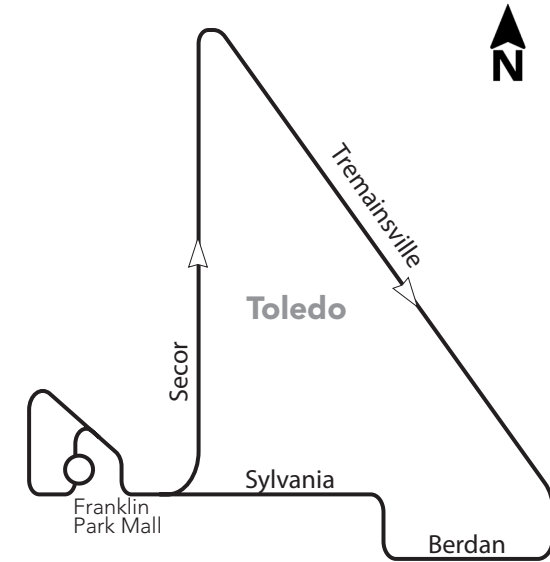

52

Bus Route Timetable and Map

52 Secor/ Tremainsville

Effective September 29, 2024
A partir del 29 de septiembre de 2024