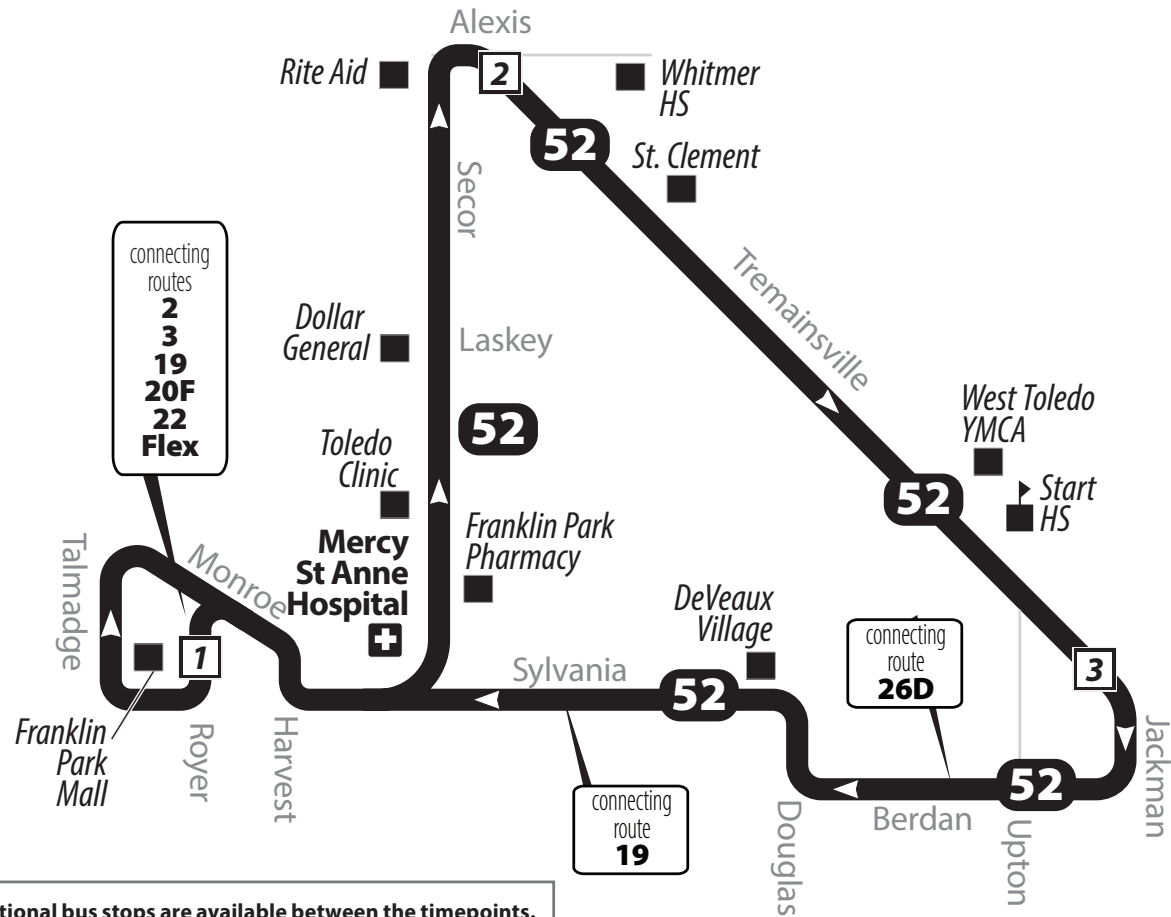

52 Secor/Tremainsville/Sylvania Ave. Loop

Additional bus stops are available between the timepoints.

  Route 52 & Timepoint

schematic map not to scale Effective September 29, 2024

TARTA Flex

What is it?

TARTA Flex is an on-demand service designed to connect suburban and rural areas with TARTA's fixed-line service in Toledo. Customers can book a ride 30-to-60 minutes in advance, or schedule a trip the day before.

Southwest Zone: Eugene Kranz Toledo Express Airport; Maumee; Monclova Township; Springfield Township; Waterville, Whitehouse.

Rossford/Oregon Zone: All points in Rossford and Oregon.

Please note: The Hollywood Casino is only available for TARPS eligible and 65+ riders.

52 Sunday/Holiday

Days Running	Franklin Park Mall	Tremainsville/Alexis	Tremainsville/Sylvania	Franklin Park Mall	Continues as
	1	2	3	1	
Sun	8:30	8:46	8:55	9:10	19
Sun	9:30	9:46	9:55	10:10	19
Sun	10:30	10:46	10:55	11:10	19
Sun	11:30	11:46	11:55	12:10	19
Sun	12:30	12:46	12:55	1:10	–
Sun	1:30	1:46	1:55	2:10	19
Sun	2:30	2:46	2:55	3:10	19
Sun	3:30	3:46	3:55	4:10	19
Sun	4:30	4:46	4:55	5:10	19
Sun	5:30	5:46	5:55	6:10	19
Sun	6:30	6:46	6:55	7:10	19
Sun	7:30	7:46	7:55	8:10	–

Holiday Service = Sunday Service

Holidays

Holidays include: New Year's Day, Memorial Day, Independence Day (July 4), Labor Day, Thanksgiving Day and Christmas Day.

All TARTA routes are available online at TARTA.com.