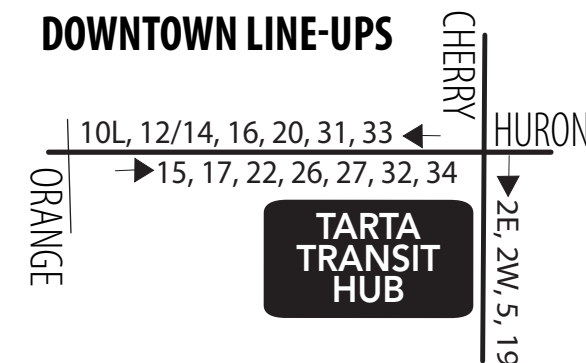

TARTA Transit Hub	Bancroft & Upton	Secor & Bancroft	Secor & Central	Franklin Park Mall
1	2	3	4	5
6:00	6:15	6:19	6:23	6:38
7:00	7:15	7:19	7:23	7:38
8:00	8:15	8:19	8:23	8:38
9:00	9:15	9:19	9:23	9:38
10:00	10:15	10:19	10:23	10:38
11:00	11:15	11:19	11:23	11:38
12:00	12:15	12:19	12:23	12:38
1:00	1:15	1:19	1:23	1:38
2:00	2:15	2:19	2:23	2:38
3:00	3:15	3:19	3:23	3:38
4:00	4:15	4:19	4:23	4:38
5:00	5:15	5:19	5:23	5:38
6:00	6:15	6:19	6:23	6:38
7:00	7:15	7:19	7:23	7:38
8:00	8:15	8:19	8:23	8:38
9:00	9:15	9:19	9:23	9:38
10:00	10:15	10:19	10:23	10:38

No passenger stops are made in construction zones.

22 Saturday/Sunday

Inbound (to Downtown)

Days Running	Franklin Park Mall	Secor & Central	Secor & Bancroft	Bancroft & Upton	TARTA Transit Hub	TARTA Transit Hub	Bancroft & Upton	Secor & Bancroft	Secor & Central	Franklin Park Mall
	5	4	3	2	1	1	2	3	4	5
Sat/Sun	6:38	6:53	6:55	7:00	7:15	7:30	7:45	7:49	7:53	8:08
Sat/Sun	8:08	8:23	8:25	8:30	8:45	9:00	9:15	9:19	9:23	9:38
Sat/Sun	9:38	9:53	9:55	10:00	10:15	10:30	10:45	10:49	10:53	11:08
Sat/Sun	11:08	11:23	11:25	11:30	11:45	12:00	12:15	12:19	12:23	12:38
Sat/Sun	12:38	12:53	12:55	1:00	1:15	1:30	1:45	1:49	1:53	2:08
Sat/Sun	2:08	2:23	2:25	2:30	2:45	3:00	3:15	3:19	3:23	3:38
Sat/Sun	3:38	3:53	3:55	4:00	4:15	4:30	4:45	4:49	4:53	5:08
Sat/Sun	5:08	5:23	5:25	5:30	5:45	6:00	6:15	6:19	6:23	6:38
Sat/Sun	6:38	6:53	6:55	7:00	7:15	7:30	7:45	7:49	7:53	8:08
Sat only	8:08	8:23	8:25	8:30	8:45	9:00	9:15	9:19	9:23	9:38

22 Saturday/Sunday

Outbound (from Downtown)

DOWNTOWN LINE-UPS

Holiday Service = Sunday Service

ToledoAreaRTA

Tarta_Toledo

Tarta_RTAT