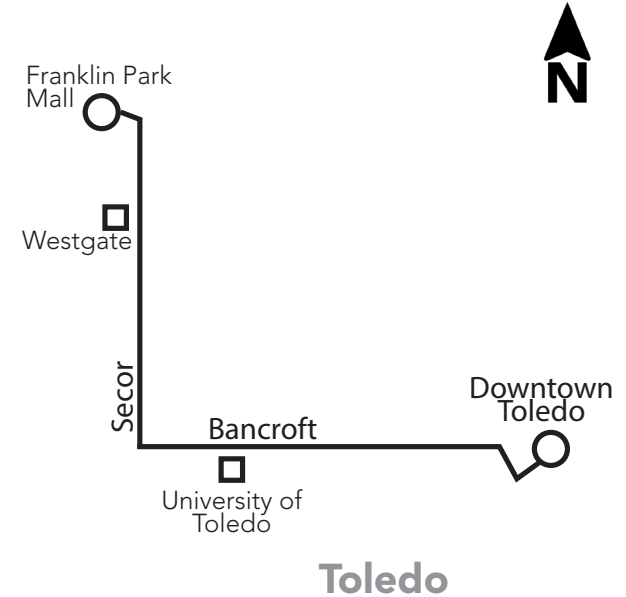

Effective September 29, 2024
A partir del 29 de septiembre de 2024