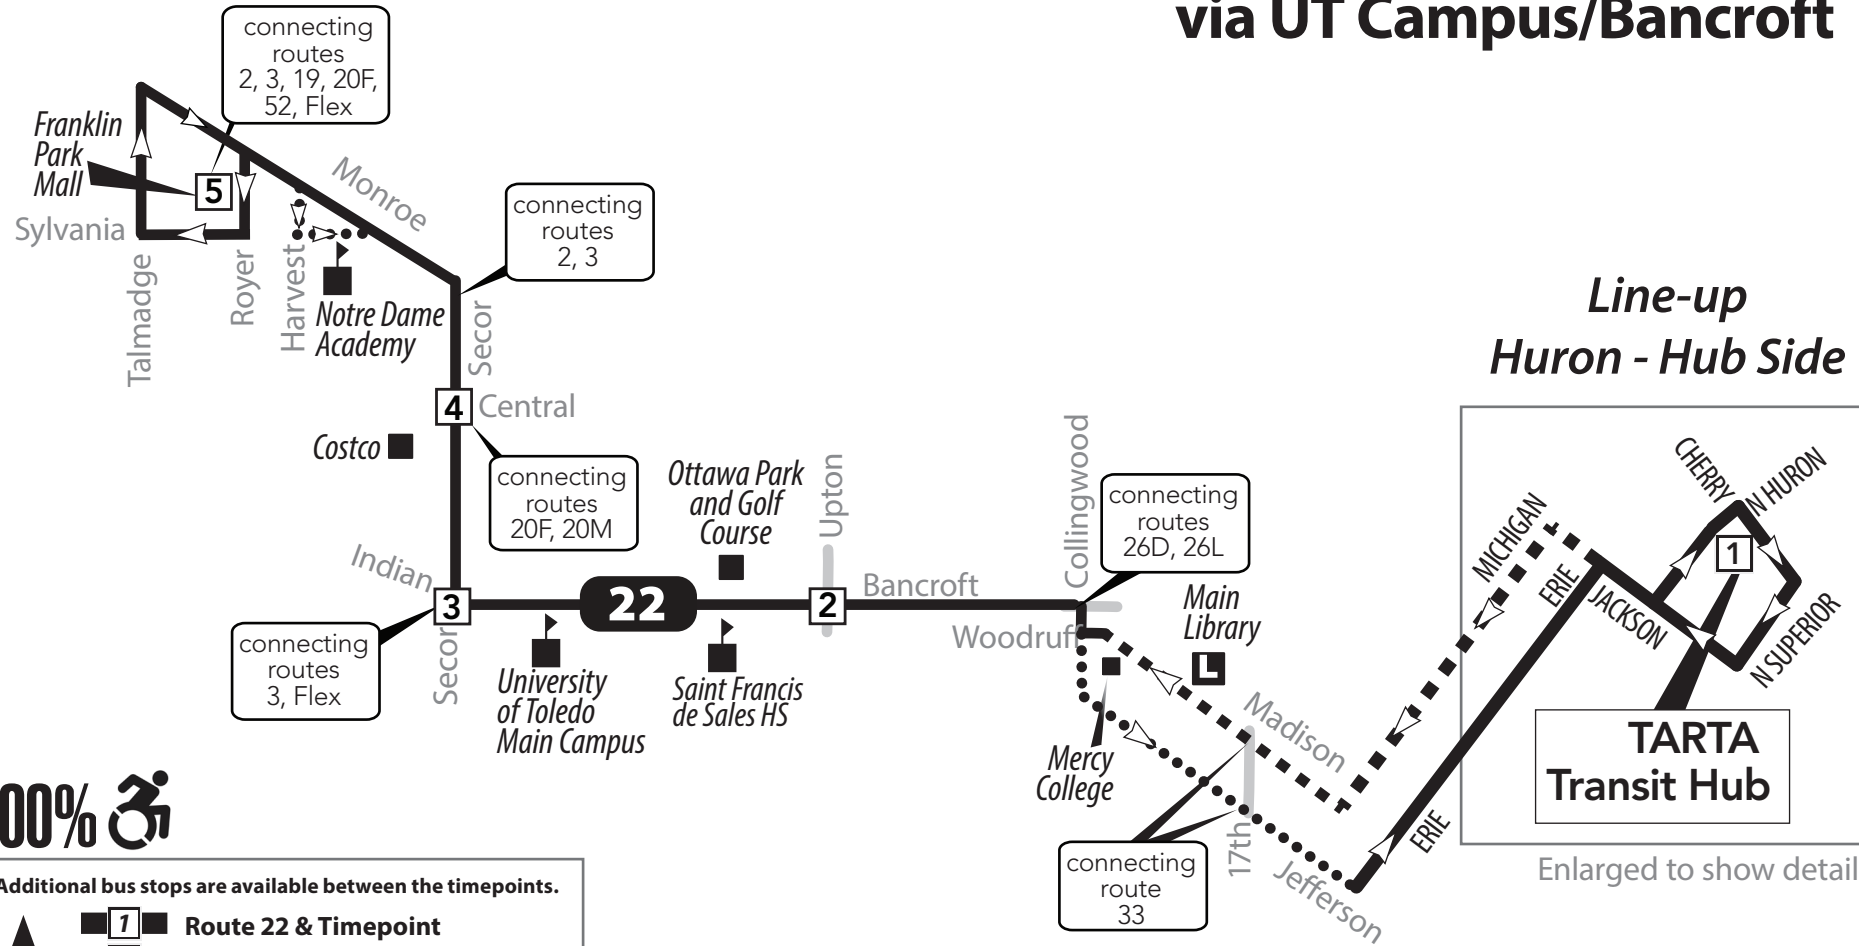

Bus 22 Franklin Park Mall via UT Campus/Bancroft

Additional bus stops are available between the timepoints.

- Route 22 & Timepoint**
- Route 22 Inbound only**
- Route 22 Outbound only**

schematic map not to scale Effective September 29, 2024

TARTA Flex is an on-demand service designed to connect suburban and rural areas with TARTA's fixed-line service in Toledo. Customers can book a ride 30-to-60 minutes in advance, or schedule a trip the day before.

No passenger stops are made in construction zones.

22 Saturday/Sunday

Inbound (to Downtown)

Days Running	Franklin Park Mall	Secor & Central	Secor & Bancroft	Bancroft & Upton	TARTA Transit Hub	TARTA Transit Hub	Bancroft & Upton	Secor & Bancroft	Secor & Central	Franklin Park Mall
	5	4	3	2	1	1	2	3	4	5
Sat/Sun	6:38	6:53	6:55	7:00	7:15	7:30	7:45	7:49	7:53	8:08
Sat/Sun	8:08	8:23	8:25	8:30	8:45	9:00	9:15	9:19	9:23	9:38
Sat/Sun	9:38	9:53	9:55	10:00	10:15	10:30	10:45	10:49	10:53	11:08
Sat/Sun	11:08	11:23	11:25	11:30	11:45	12:00	12:15	12:19	12:23	12:38
Sat/Sun	12:38	12:53	12:55	1:00	1:15	1:30	1:45	1:49	1:53	2:08
Sat/Sun	2:08	2:23	2:25	2:30	2:45	3:00	3:15	3:19	3:23	3:38
Sat/Sun	3:38	3:53	3:55	4:00	4:15	4:30	4:45	4:49	4:53	5:08
Sat/Sun	5:08	5:23	5:25	5:30	5:45	6:00	6:15	6:19	6:23	6:38
Sat/Sun	6:38	6:53	6:55	7:00	7:15	7:30	7:45	7:49	7:53	8:08
Sat only	8:08	8:23	8:25	8:30	8:45	9:00	9:15	9:19	9:23	9:38

22 Saturday/Sunday

Outbound (from Downtown)

DOWNTOWN LINE-UPS

Holiday Service = Sunday Service

ToledoAreaRTA

Tarta_Toledo

Tarta_RTAT