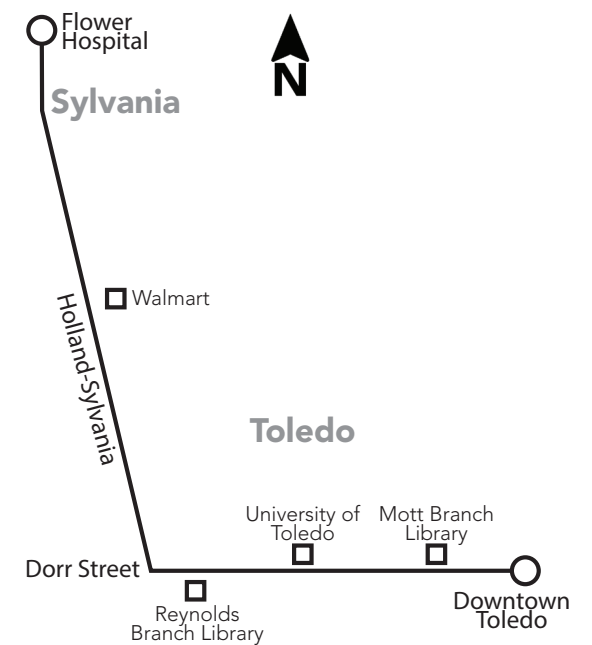

Effective September 29, 2024
A partir del 29 de septiembre de 2024