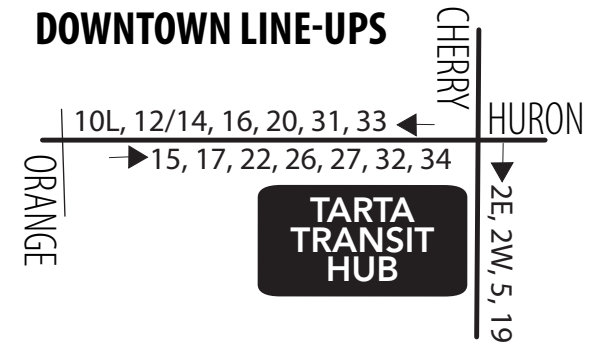

DOWNTOWN LINE-UPS

- ToledoAreaRTA
- Tarta_Toledo
- Tarta_RTA