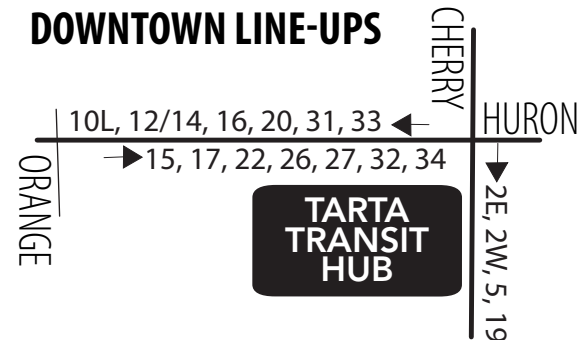

DOWNTOWN LINE-UPS

- ToledoAreaRTA
- Tarta_Toledo
- Tarta_RTAToledo