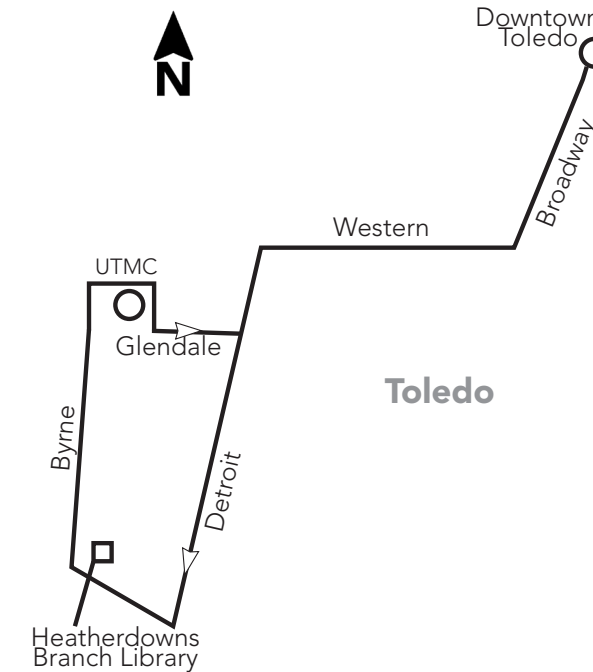

34

UT Medical Center via Western/Detroit/Byrne

Additional bus stops are available between the timepoints.

7 Timepoint

----- Route 34 OUTBOUND Only

..... Route 34 INBOUND Only

———— Route 34 Inbound and Outbound

34

Bus Route Timetable and Map

34 Western/Detroit

Effective September 29, 2024
 A partir del 29 de septiembre de 2024

34 Monday-Friday Inbound (to Downtown)

UTMC	Glendale/ Detroit	Western/ Spencer	TARTA Transit Hub
6	3	2	1
5:10	5:20	5:30	5:45
6:10	6:20	6:30	6:45
7:10	7:20	7:30	7:45
8:10	8:20	8:30	8:45
9:10	9:20	9:30	9:45
10:10	10:20	10:30	10:45
11:10	11:20	11:30	11:45
12:10	12:20	12:30	12:45
1:10	1:20	1:30	1:45
2:10	2:20	2:30	2:45
3:10	3:20	3:30	3:45
4:10	4:20	4:30	4:45
5:10	5:20	5:30	5:45
6:10	6:20	6:30	6:45
7:10	7:20	7:30	7:45
8:10	8:20	8:30	8:45
9:10	9:20	9:30	9:45

TARTA Flex

What is it?

TARTA Flex is an on-demand service designed to connect suburban and rural areas with TARTA's fixed-line service in Toledo. Customers can book a ride 30-to-60 minutes in advance, or schedule a trip the day before.

34 Saturday/Sunday Outbound (from Downtown)

TARTA Transit Hub	Western/ Spencer	Glendale/ Detroit	Detroit/ Copland	Byrne/ Glendale	UTMC
1	2	3	4	5	6
7:30	7:42	7:50	7:56	8:03	8:10
9:00	9:12	9:20	9:26	9:33	9:40
10:30	10:42	10:50	10:56	11:03	11:10
12:00	12:12	12:20	12:26	12:33	12:40
1:30	1:42	1:50	1:56	2:03	2:10
3:00	3:12	3:20	3:26	3:33	3:40
4:30	4:42	4:50	4:56	5:03	5:10
6:00	6:12	6:20	6:26	6:33	6:40
7:30	7:42	7:50	7:56	8:03	8:10