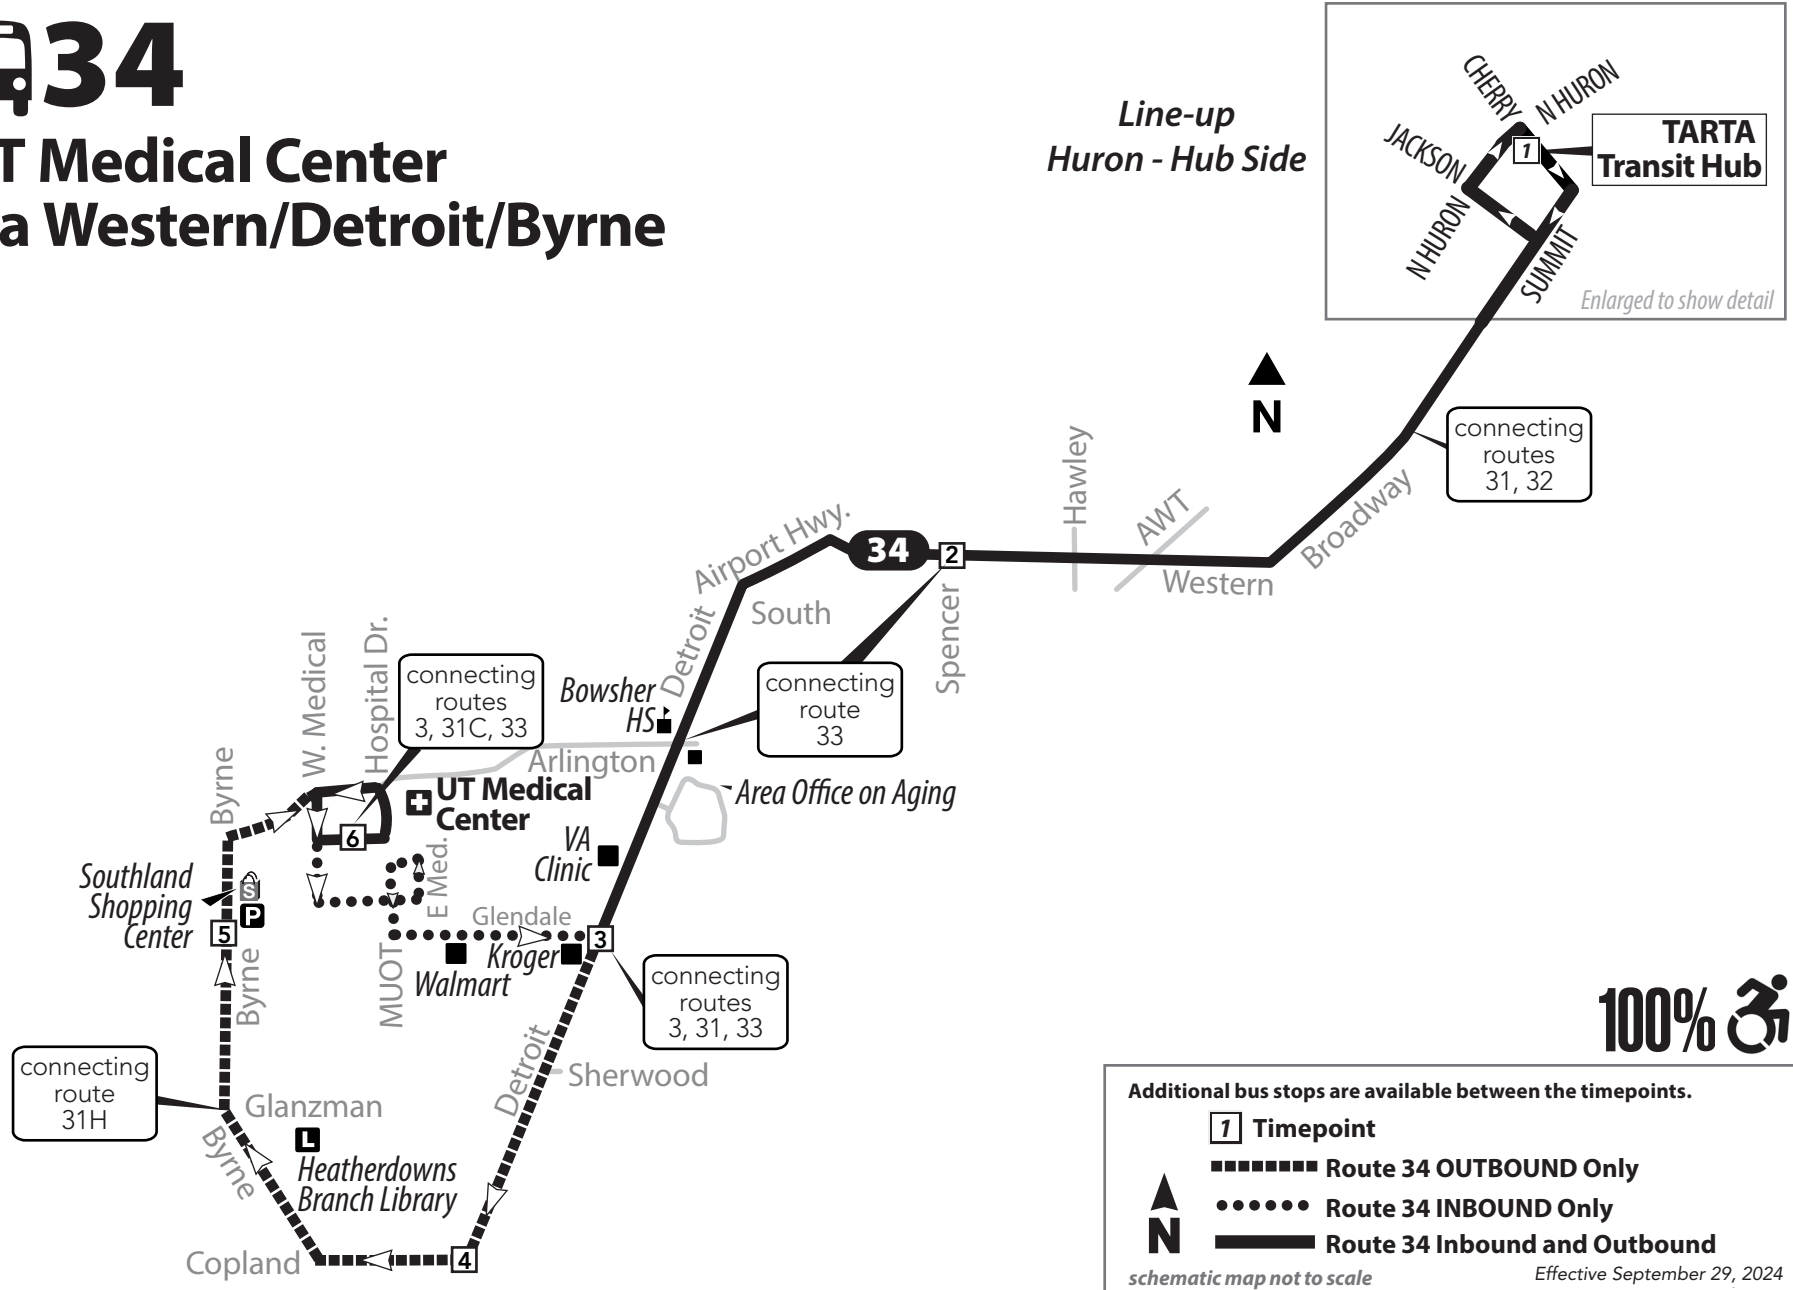

34

UT Medical Center via Western/Detroit/Byrne

Additional bus stops are available between the timepoints.

7 Timepoint

----- Route 34 OUTBOUND Only

..... Route 34 INBOUND Only

———— Route 34 Inbound and Outbound

34

Bus Route Timetable and Map

34 Western/Detroit

Effective September 29, 2024
 A partir del 29 de septiembre de 2024

34 Monday-Friday Inbound (to Downtown)

UTMC	Glendale/ Detroit	Western/ Spencer	TARTA Transit Hub
6	3	2	1
5:10	5:20	5:30	5:45
6:10	6:20	6:30	6:45
7:10	7:20	7:30	7:45
8:10	8:20	8:30	8:45
9:10	9:20	9:30	9:45
10:10	10:20	10:30	10:45
11:10	11:20	11:30	11:45
12:10	12:20	12:30	12:45
1:10	1:20	1:30	1:45
2:10	2:20	2:30	2:45
3:10	3:20	3:30	3:45
4:10	4:20	4:30	4:45
5:10	5:20	5:30	5:45
6:10	6:20	6:30	6:45
7:10	7:20	7:30	7:45
8:10	8:20	8:30	8:45
9:10	9:20	9:30	9:45

TARTA Flex

What is it?

TARTA Flex is an on-demand service designed to connect suburban and rural areas with TARTA's fixed-line service in Toledo. Customers can book a ride 30-to-60 minutes in advance, or schedule a trip the day before.

34 Saturday/Sunday Outbound (from Downtown)

TARTA Transit Hub	Western/ Spencer	Glendale/ Detroit	Detroit/ Copland	Byrne/ Glendale	UTMC
1	2	3	4	5	6
7:30	7:42	7:50	7:56	8:03	8:10
9:00	9:12	9:20	9:26	9:33	9:40
10:30	10:42	10:50	10:56	11:03	11:10
12:00	12:12	12:20	12:26	12:33	12:40
1:30	1:42	1:50	1:56	2:03	2:10
3:00	3:12	3:20	3:26	3:33	3:40
4:30	4:42	4:50	4:56	5:03	5:10
6:00	6:12	6:20	6:26	6:33	6:40
7:30	7:42	7:50	7:56	8:03	8:10