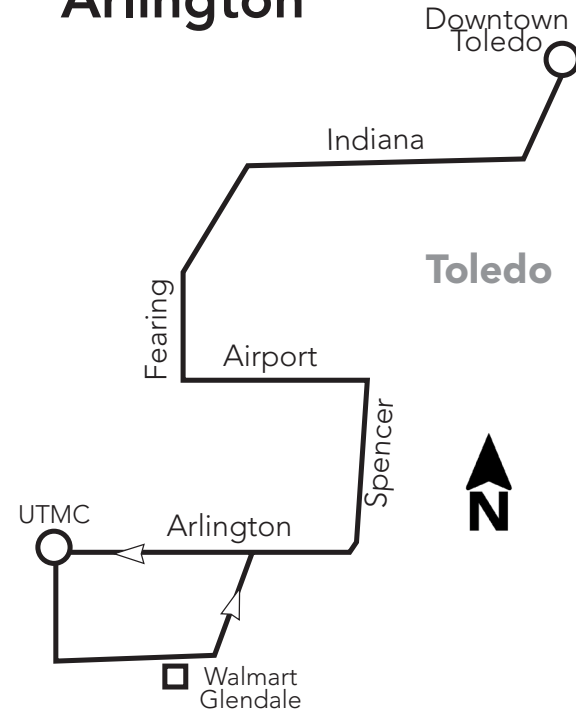

Bus Route Timetable and Map

33 Indiana/Junction/Arlington

Effective September 29, 2024
 A partir del 29 de septiembre de 2024

33 Monday-Friday

Inbound (to Downtown)

UTMC	Arlington/ Detroit	Western/ Spencer	Junction/ Nebraska	Indiana/ City Park	TARTA Transit Hub
6	5	4	3	2	1
5:04	5:15	5:21	5:28	5:33	5:45
6:04	6:15	6:21	6:28	6:33	6:45
7:04	7:15	7:21	7:28	7:33	7:45
8:04	8:15	8:21	8:28	8:33	8:45
9:04	9:15	9:21	9:28	9:33	9:45
10:04	10:15	10:21	10:28	10:33	10:45
11:04	11:15	11:21	11:28	11:33	11:45
12:04	12:15	12:21	12:28	12:33	12:45
1:04	1:15	1:21	1:28	1:33	1:45
2:04	2:15	2:21	2:28	2:33	2:45
3:04	3:15	3:21	3:28	3:33	3:45
4:04	4:15	4:21	4:28	4:33	4:45
5:04	5:15	5:21	5:28	5:33	5:45
6:04	6:15	6:21	6:28	6:33	6:45
7:04	7:15	7:21	7:28	7:33	7:45
8:04	8:15	8:21	8:28	8:33	8:45
9:04	9:15	9:21	9:28	9:33	9:45

This schedule is subject to change without notice. Traffic and weather conditions may delay buses. Get updates on service at tarta.com or 419-243-7433.

TARTA Flex

What is it?

TARTA Flex is an on-demand service designed to connect suburban and rural areas with TARTA's fixed-line service in Toledo. Customers can book a ride 30-to-60 minutes in advance, or schedule a trip the day before.

33 Saturday/Sunday

Outbound (from Downtown)

TARTA Transit Hub	Indiana/ City Park	Junction/ Nebraska	Western/ Spencer	Arlington/ Detroit	UTMC
1	2	3	4	5	6
7:30	7:39	7:44	7:50	7:56	7:59
9:00	9:09	9:14	9:20	9:26	9:29
10:30	10:39	10:44	10:50	10:56	10:59
12:00	12:09	12:14	12:20	12:26	12:29
1:30	1:39	1:44	1:50	1:56	1:59
3:00	3:09	3:14	3:20	3:26	3:29
4:30	4:39	4:44	4:50	4:56	4:59
6:00	6:09	6:14	6:20	6:26	6:29
7:30	7:39	7:44	7:50	7:56	7:59
9:00	9:09	9:14	9:20	9:26	9:29

DOWNTOWN LINE-UPS

Holiday Service = Sunday Service

ToledoAreaRTA

Tarta_Toledo

Tarta_RTA