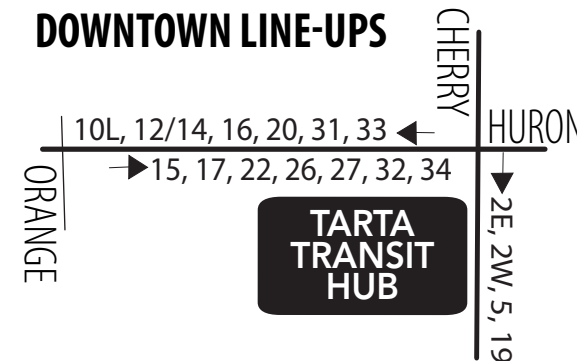

No passenger stops are made in construction zones.

33 Saturday/Sunday

Inbound (to Downtown)

Days Running	UTMC	Arlington/ Detroit	Western/ Spencer	Junction/ Nebraska	Indiana/ City Park	TARTA Transit Hub
	6	5	4	3	2	1
Sat/Sun	6:34	6:45	6:51	6:58	7:03	7:15
Sat/Sun	8:04	8:15	8:21	8:28	8:33	8:45
Sat/Sun	9:34	9:45	9:51	9:58	10:03	10:15
Sat/Sun	11:04	11:15	11:21	11:28	11:33	11:45
Sat/Sun	12:34	12:45	12:51	12:58	1:03	1:15
Sat/Sun	2:04	2:15	2:21	2:28	2:33	2:45
Sat/Sun	3:34	3:45	3:51	3:58	4:03	4:15
Sat/Sun	5:04	5:15	5:21	5:28	5:33	5:45
Sat/Sun	6:34	6:45	6:51	6:58	7:03	7:15
Sat only	8:04	8:15	8:21	8:28	8:33	8:45

33 Saturday/Sunday

Outbound (from Downtown)

TARTA Transit Hub	Indiana/ City Park	Junction/ Nebraska	Western/ Spencer	Arlington/ Detroit	UTMC
1	2	3	4	5	6
7:30	7:39	7:44	7:50	7:56	7:59
9:00	9:09	9:14	9:20	9:26	9:29
10:30	10:39	10:44	10:50	10:56	10:59
12:00	12:09	12:14	12:20	12:26	12:29
1:30	1:39	1:44	1:50	1:56	1:59
3:00	3:09	3:14	3:20	3:26	3:29
4:30	4:39	4:44	4:50	4:56	4:59
6:00	6:09	6:14	6:20	6:26	6:29
7:30	7:39	7:44	7:50	7:56	7:59
9:00	9:09	9:14	9:20	9:26	9:29

DOWNTOWN LINE-UPS

Holiday Service = Sunday Service

ToledoAreaRTA

Tarta_Toledo

Tarta_RTA