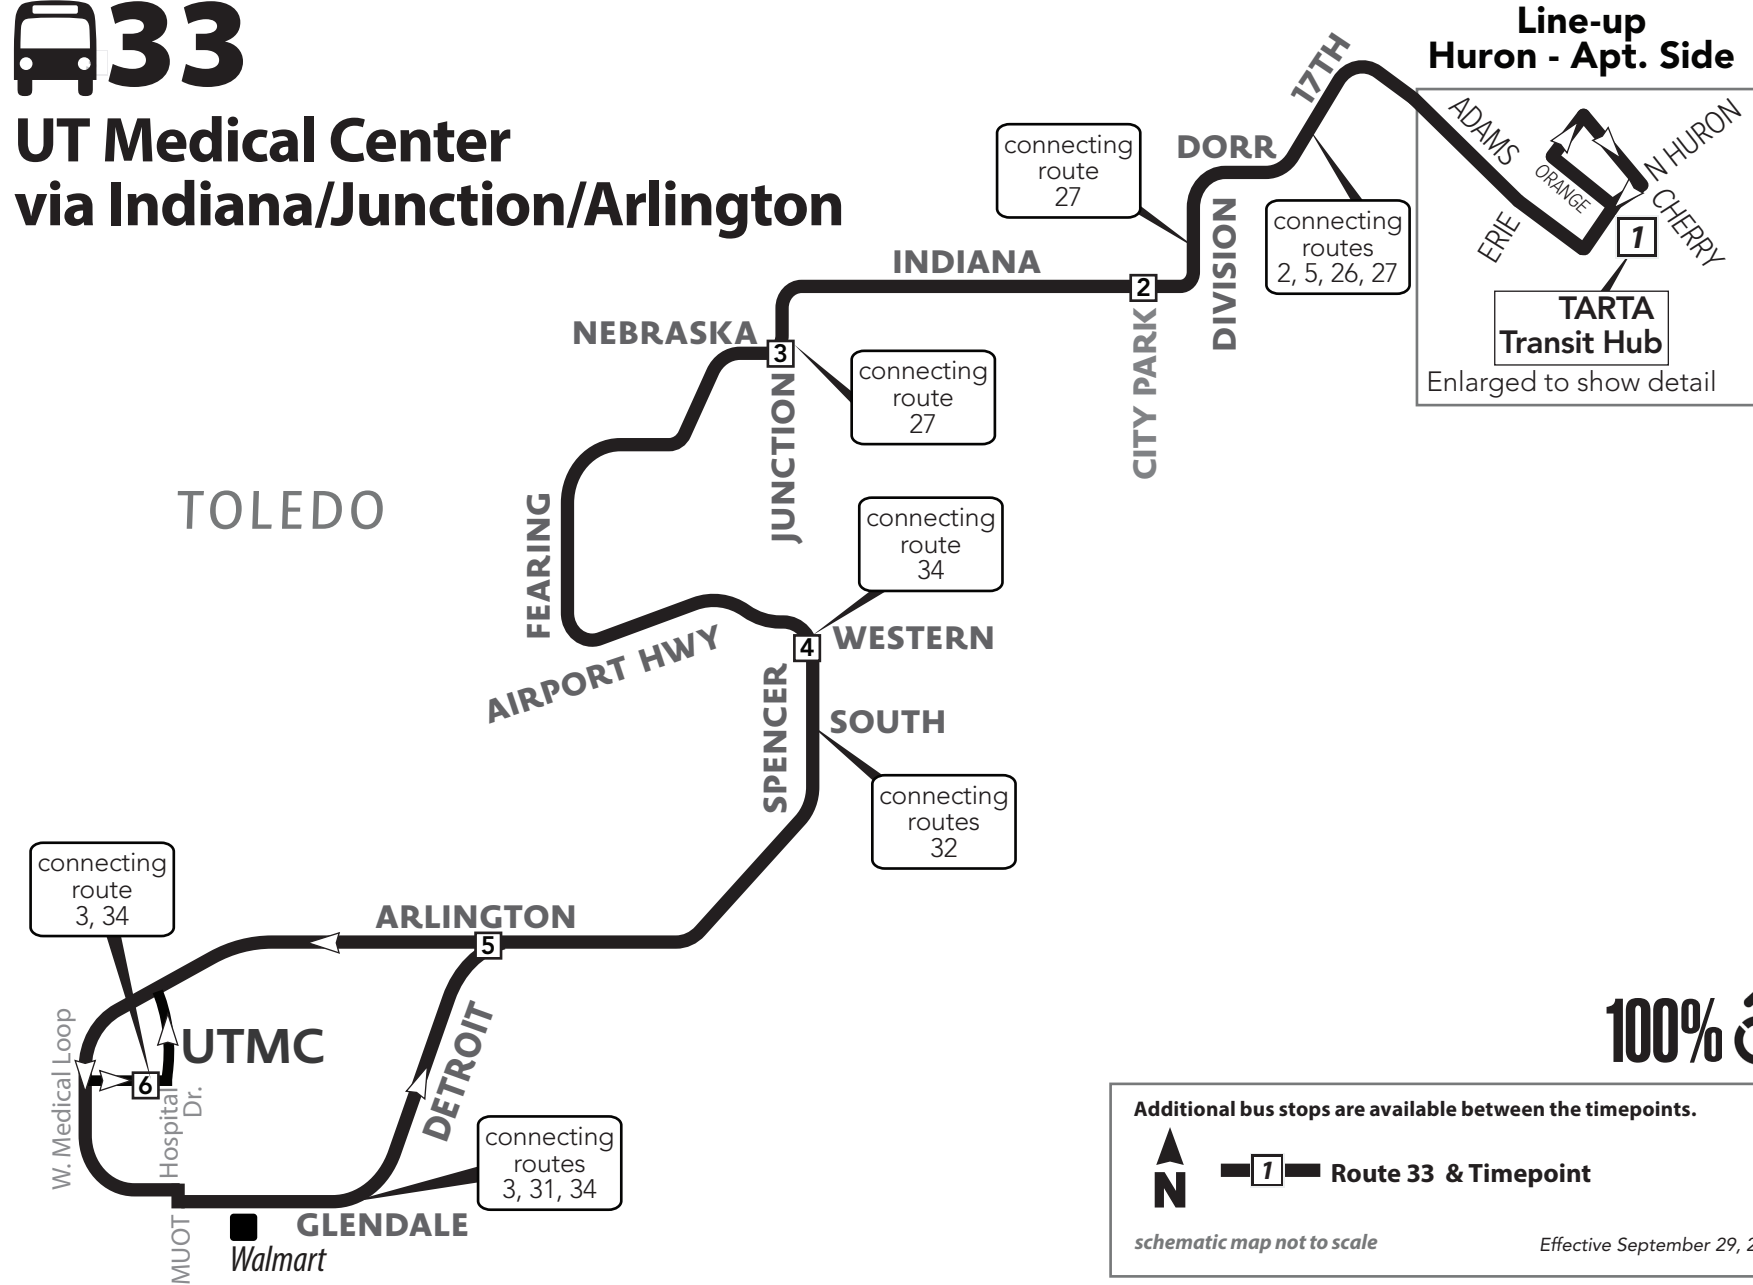

UT Medical Center via Indiana/Junction/Arlington

Additional bus stops are available between the timepoints.

Route 33 & Timepoint

schematic map not to scale *Effective September 29, 2024*

Contact Us

Information Line/Hours
 419-243-RIDE (7433)
 TTY Users: 7-1-1 or 1-800-750-0750
 Monday – Friday: 8 a.m. – 5 p.m.
 Weekends/Holidays: 8 a.m. – 5 p.m.

Bus Route Timetable and Map

33 Indiana/Junction/Arlington

Effective September 29, 2024
 A partir del 29 de septiembre de 2024

33 Monday-Friday

Inbound (to Downtown)

UTMC	Arlington/ Detroit	Western/ Spencer	Junction/ Nebraska	Indiana/ City Park	TARTA Transit Hub
6	5	4	3	2	1
5:04	5:15	5:21	5:28	5:33	5:45
6:04	6:15	6:21	6:28	6:33	6:45
7:04	7:15	7:21	7:28	7:33	7:45
8:04	8:15	8:21	8:28	8:33	8:45
9:04	9:15	9:21	9:28	9:33	9:45
10:04	10:15	10:21	10:28	10:33	10:45
11:04	11:15	11:21	11:28	11:33	11:45
12:04	12:15	12:21	12:28	12:33	12:45
1:04	1:15	1:21	1:28	1:33	1:45
2:04	2:15	2:21	2:28	2:33	2:45
3:04	3:15	3:21	3:28	3:33	3:45
4:04	4:15	4:21	4:28	4:33	4:45
5:04	5:15	5:21	5:28	5:33	5:45
6:04	6:15	6:21	6:28	6:33	6:45
7:04	7:15	7:21	7:28	7:33	7:45
8:04	8:15	8:21	8:28	8:33	8:45
9:04	9:15	9:21	9:28	9:33	9:45

33 Saturday/Sunday

Outbound (from Downtown)

TARTA Transit Hub	Indiana/ City Park	Junction/ Nebraska	Western/ Spencer	Arlington/ Detroit	UTMC
1	2	3	4	5	6
7:30	7:39	7:44	7:50	7:56	7:59
9:00	9:09	9:14	9:20	9:26	9:29
10:30	10:39	10:44	10:50	10:56	10:59
12:00	12:09	12:14	12:20	12:26	12:29
1:30	1:39	1:44	1:50	1:56	1:59
3:00	3:09	3:14	3:20	3:26	3:29
4:30	4:39	4:44	4:50	4:56	4:59
6:00	6:09	6:14	6:20	6:26	6:29
7:30	7:39	7:44	7:50	7:56	7:59
9:00	9:09	9:14	9:20	9:26	9:29