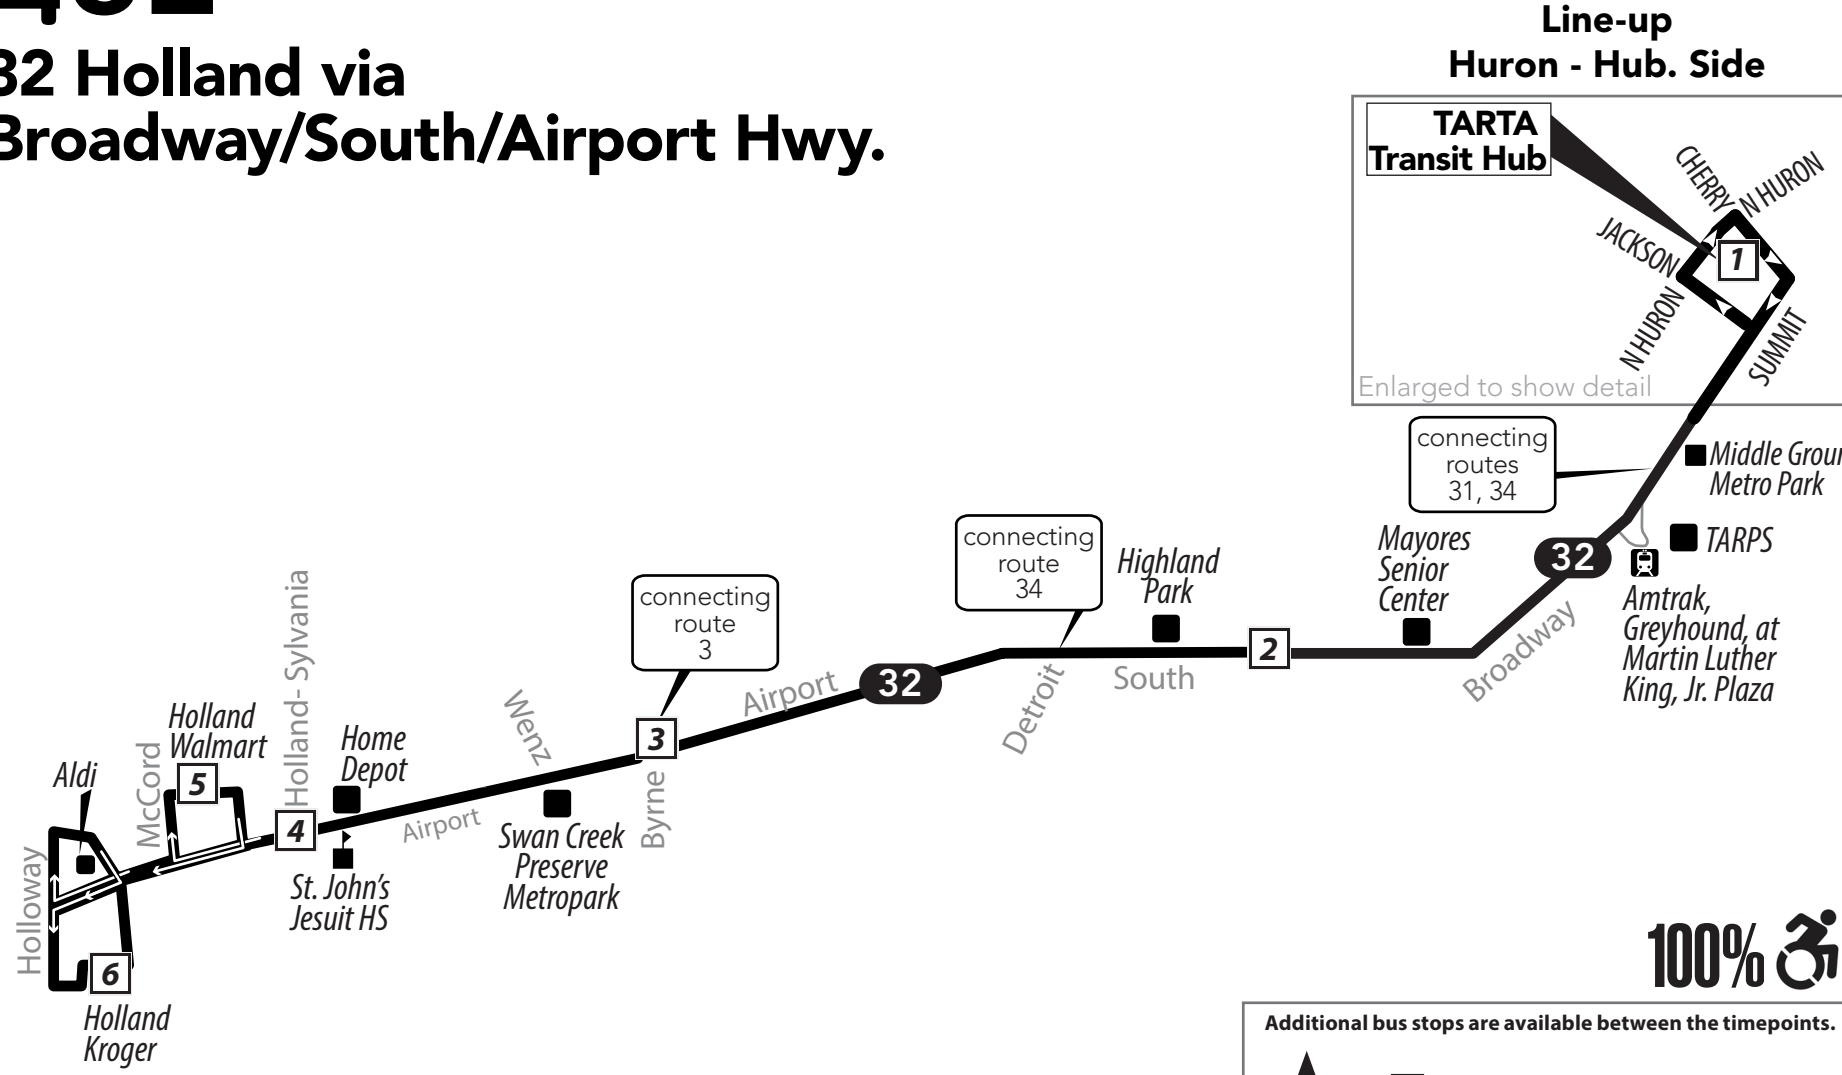

32

32 Holland via Broadway/South/Airport Hwy.

Additional bus stops are available between the timepoints.

100%

Route 32 & Timepoint

schematic map not to scale *Effective September 29, 2024*

Contact Us

Information Line/Hours

32

Bus Route Timetable and Map

32 Holland/Airport/South

Effective September 29, 2024
 A partir del 29 de septiembre de 2024

32 Monday-Friday

Inbound (to Downtown)

Holland Kroger	Spring Meadows Walmart	Home Depot	Airport/Byrne	South/Spencer	TARTA Transit Hub
6	5	4	3	2	1
4:58	5:04	5:10	5:20	5:30	5:45
5:58	6:04	6:10	6:20	6:30	6:45
6:58	7:04	7:10	7:20	7:30	7:45
7:58	8:04	8:10	8:20	8:30	8:45
8:58	9:04	9:10	9:20	9:30	9:45
9:58	10:04	10:10	10:20	10:30	10:45
10:58	11:04	11:10	11:20	11:30	11:45
11:58	12:04	12:10	12:20	12:30	12:45
12:58	1:04	1:10	1:20	1:30	1:45
1:58	2:04	2:10	2:20	2:30	2:45
2:58	3:04	3:10	3:20	3:30	3:45
3:58	4:04	4:10	4:20	4:30	4:45
4:58	5:04	5:10	5:20	5:30	5:45
5:58	6:04	6:10	6:20	6:30	6:45
6:58	7:04	7:10	7:20	7:30	7:45
7:58	8:04	8:10	8:20	8:30	8:45
8:58	9:04	9:10	9:20	9:30	9:45

32 Monday-Friday

Outbound from Downtown)

TARTA Transit Hub	South/Spencer	Airport/Byrne	Home Depot	Spring Meadows Walmart	Holland Kroger
1	2	3	4	5	6
6:00	6:11	6:21	6:32	6:38	6:48
7:00	7:11	7:21	7:32	7:38	7:48
8:00	8:11	8:21	8:32	8:38	8:48
9:00	9:11	9:21	9:32	9:38	9:48
10:00	10:11	10:21	10:32	10:38	10:48
11:00	11:11	11:21	11:32	11:38	11:48
12:00	12:11	12:21	12:32	12:38	12:48
1:00	1:11	1:21	1:32	1:38	1:48
2:00	2:11	2:21	2:32	2:38	2:48
3:00	3:11	3:21	3:32	3:38	3:48
4:00	4:11	4:21	4:32	4:38	4:48
5:00	5:11	5:21	5:32	5:38	5:48
6:00	6:11	6:21	6:32	6:38	6:48
7:00	7:11	7:21	7:32	7:38	7:48
8:00	8:11	8:21	8:32	8:38	8:48
9:00	9:11	9:21	9:32	9:38	9:48
10:00	10:11	10:21	10:32	10:38	10:48

TARTA Flex

What is it?

TARTA Flex is an on-demand service designed to connect suburban and rural areas with TARTA's fixed-line service in Toledo. Customers can book a ride 30-to-60 minutes in advance, or schedule a trip the day before.