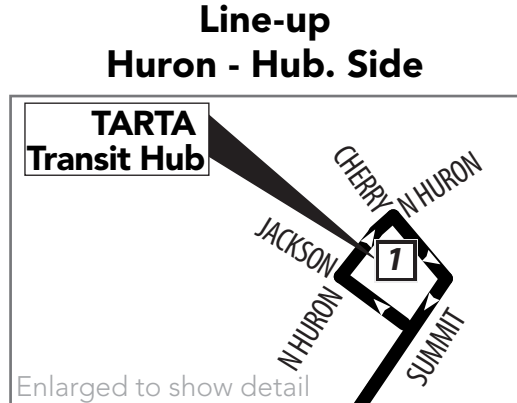

32

32 Holland via Broadway/South/Airport Hwy.

Additional bus stops are available between the timepoints.

100%

Route 32 & Timepoint

schematic map not to scale *Effective September 29, 2024*

Contact Us

Information Line/Hours

32

Bus Route Timetable and Map

32 Holland/Airport/South

Effective September 29, 2024
 A partir del 29 de septiembre de 2024

32 Monday-Friday

Inbound (to Downtown)

Holland Kroger	Spring Meadows Walmart	Home Depot	Airport/Byrne	South/Spencer	TARTA Transit Hub
6	5	4	3	2	1
4:58	5:04	5:10	5:20	5:30	5:45
5:58	6:04	6:10	6:20	6:30	6:45
6:58	7:04	7:10	7:20	7:30	7:45
7:58	8:04	8:10	8:20	8:30	8:45
8:58	9:04	9:10	9:20	9:30	9:45
9:58	10:04	10:10	10:20	10:30	10:45
10:58	11:04	11:10	11:20	11:30	11:45
11:58	12:04	12:10	12:20	12:30	12:45
12:58	1:04	1:10	1:20	1:30	1:45
1:58	2:04	2:10	2:20	2:30	2:45
2:58	3:04	3:10	3:20	3:30	3:45
3:58	4:04	4:10	4:20	4:30	4:45
4:58	5:04	5:10	5:20	5:30	5:45
5:58	6:04	6:10	6:20	6:30	6:45
6:58	7:04	7:10	7:20	7:30	7:45
7:58	8:04	8:10	8:20	8:30	8:45
8:58	9:04	9:10	9:20	9:30	9:45

32 Monday-Friday

Outbound from Downtown)

TARTA Transit Hub	South/Spencer	Airport/Byrne	Home Depot	Spring Meadows Walmart	Holland Kroger
1	2	3	4	5	6
6:00	6:11	6:21	6:32	6:38	6:48
7:00	7:11	7:21	7:32	7:38	7:48
8:00	8:11	8:21	8:32	8:38	8:48
9:00	9:11	9:21	9:32	9:38	9:48
10:00	10:11	10:21	10:32	10:38	10:48
11:00	11:11	11:21	11:32	11:38	11:48
12:00	12:11	12:21	12:32	12:38	12:48
1:00	1:11	1:21	1:32	1:38	1:48
2:00	2:11	2:21	2:32	2:38	2:48
3:00	3:11	3:21	3:32	3:38	3:48
4:00	4:11	4:21	4:32	4:38	4:48
5:00	5:11	5:21	5:32	5:38	5:48
6:00	6:11	6:21	6:32	6:38	6:48
7:00	7:11	7:21	7:32	7:38	7:48
8:00	8:11	8:21	8:32	8:38	8:48
9:00	9:11	9:21	9:32	9:38	9:48
10:00	10:11	10:21	10:32	10:38	10:48

TARTA Flex

What is it?

TARTA Flex is an on-demand service designed to connect suburban and rural areas with TARTA's fixed-line service in Toledo. Customers can book a ride 30-to-60 minutes in advance, or schedule a trip the day before.