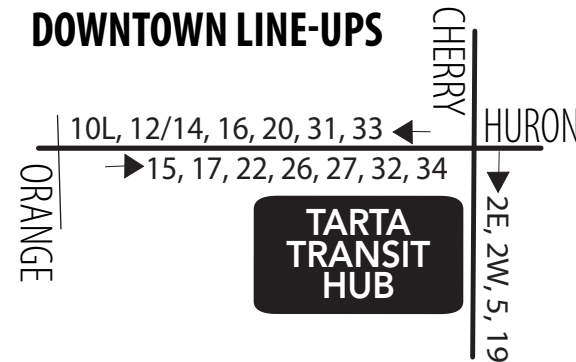

DOWNTOWN LINE-UPS

Holiday Service = Sunday Service