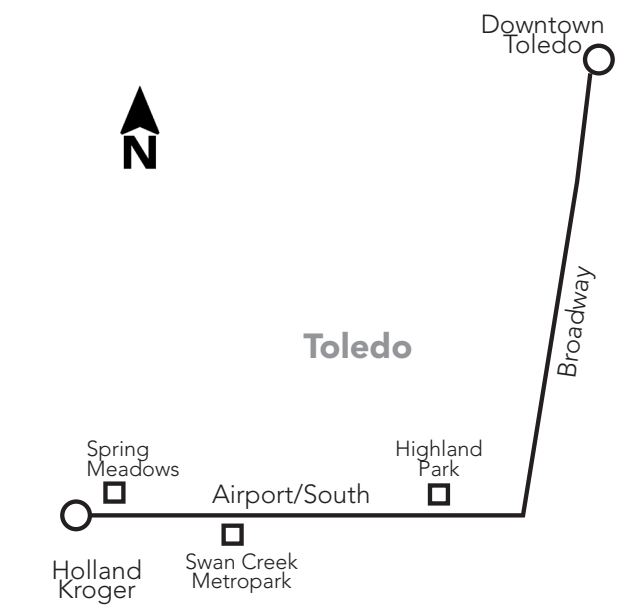

32

Bus Route Timetable and Map

32 Holland/Airport/South

Effective September 29, 2024
 A partir del 29 de septiembre de 2024

32 Monday-Friday

Inbound (to Downtown)

Holland Kroger	Spring Meadows Walmart	Home Depot	Airport/Byrne	South/Spencer	TARTA Transit Hub
6	5	4	3	2	1
4:58	5:04	5:10	5:20	5:30	5:45
5:58	6:04	6:10	6:20	6:30	6:45
6:58	7:04	7:10	7:20	7:30	7:45
7:58	8:04	8:10	8:20	8:30	8:45
8:58	9:04	9:10	9:20	9:30	9:45
9:58	10:04	10:10	10:20	10:30	10:45
10:58	11:04	11:10	11:20	11:30	11:45
11:58	12:04	12:10	12:20	12:30	12:45
12:58	1:04	1:10	1:20	1:30	1:45
1:58	2:04	2:10	2:20	2:30	2:45
2:58	3:04	3:10	3:20	3:30	3:45
3:58	4:04	4:10	4:20	4:30	4:45
4:58	5:04	5:10	5:20	5:30	5:45
5:58	6:04	6:10	6:20	6:30	6:45
6:58	7:04	7:10	7:20	7:30	7:45
7:58	8:04	8:10	8:20	8:30	8:45
8:58	9:04	9:10	9:20	9:30	9:45

32 Monday-Friday

Outbound from Downtown)

TARTA Transit Hub	South/Spencer	Airport/Byrne	Home Depot	Spring Meadows Walmart	Holland Kroger
1	2	3	4	5	6
6:00	6:11	6:21	6:32	6:38	6:48
7:00	7:11	7:21	7:32	7:38	7:48
8:00	8:11	8:21	8:32	8:38	8:48
9:00	9:11	9:21	9:32	9:38	9:48
10:00	10:11	10:21	10:32	10:38	10:48
11:00	11:11	11:21	11:32	11:38	11:48
12:00	12:11	12:21	12:32	12:38	12:48
1:00	1:11	1:21	1:32	1:38	1:48
2:00	2:11	2:21	2:32	2:38	2:48
3:00	3:11	3:21	3:32	3:38	3:48
4:00	4:11	4:21	4:32	4:38	4:48
5:00	5:11	5:21	5:32	5:38	5:48
6:00	6:11	6:21	6:32	6:38	6:48
7:00	7:11	7:21	7:32	7:38	7:48
8:00	8:11	8:21	8:32	8:38	8:48
9:00	9:11	9:21	9:32	9:38	9:48
10:00	10:11	10:21	10:32	10:38	10:48

TARTA Flex

What is it?

TARTA Flex is an on-demand service designed to connect suburban and rural areas with TARTA's fixed-line service in Toledo. Customers can book a ride 30-to-60 minutes in advance, or schedule a trip the day before.