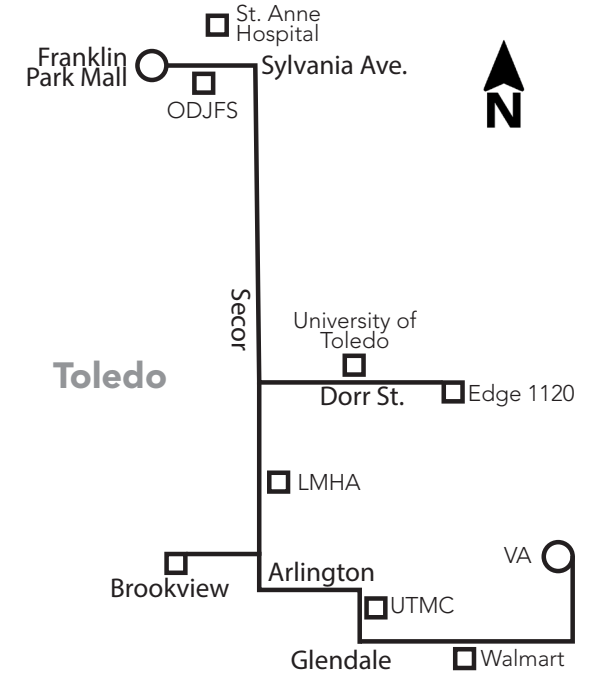

VA
Clinic

connecting
route
31C, 34

Walmart
Kroger

100%

Additional bus stops are available between timepoints.
1 Timepoint (not all stops shown)
- - - Northbound only
..... Southbound only
schematic map not to scale Effective September 29, 2024

Contact Us

Information Line/Hours

419-243-RIDE (7433)
TTY Users: 7-1-1 or 1-800-750-0750
Monday – Friday: 8 a.m. – 5 p.m.
Weekends/Holidays: 8 a.m. – 5 p.m.

TARTA Flex Line/Hours

Reservations: 419-382-9901
Monday – Friday: 9 a.m. – 5 p.m.
Weekends/Holidays: 9 a.m. – 5 p.m.

TARPS Line/Hours

Reservations: 419-382-9901
Monday – Sunday: 9 a.m. – 5 p.m.
Holidays: 9 a.m. – 5 p.m.
Reservations may be made up to seven
days in advance
Cancellation Line: 419-382-9915
(24 hours a day)

General Fare Information

Ages 19 and up — cash fare.....	$1.50
Youth Fare (ages 6-18) cash fare.....	75¢
Children 5 and under with adult (limit 2).....	FREE
TARTA Flex.....	$3.00
Senior Citizens/Medicare Card Holders*.....	75¢
Persons With Disabilities*.....	75¢
1-Day Pass.....	$3.00
7-Day Pass.....	$15.00
31-Day Pass.....	$45.00
Senior/Disabled/Veteran 7-Day Pass*.....	$7.50
Senior/Disabled/Veteran 31-Day Pass*.....	$22.50

*with TARTA Reduced Fare ID Card
Schedules are subject to change without notice.
All Scheduled Service is Open to the Public.
419-243-RIDE (419-243-7433) TARTA.com
TTY users call 711 or 1-800-750-0750

Bus Route Timetable and Map

3 VA-Franklin Park Crosstown

Effective September 29, 2024
A partir del 29 de septiembre de 2024