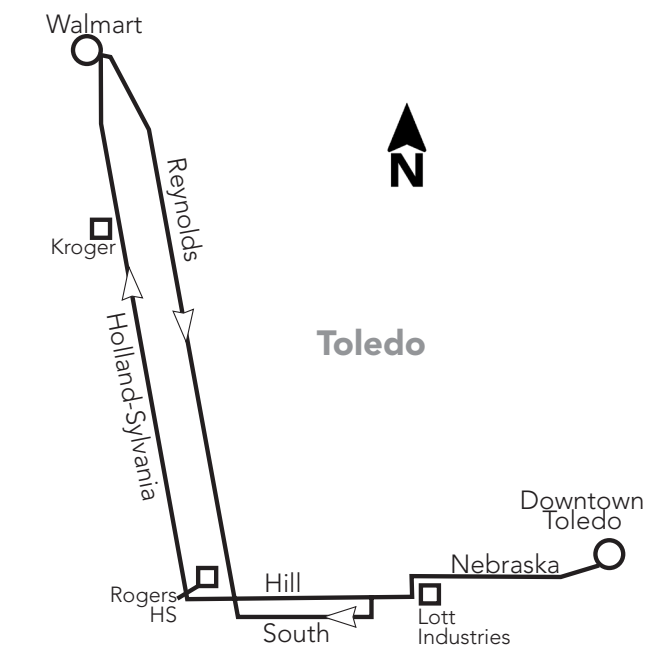

Additional bus stops are available between the timepoints.

1

Route 27H & Timepoint
Route 27N
Route 27H & 27N

schematic map not to scale Effective September 29, 2024

27

Bus Route Timetable and Map

27H Hill/Holland-Sylvania 27N Nebraska/Byrne

27 Monday-Friday Outbound (from Downtown)

Route	TARTA Transit Hub	Nebraska/ City Park	Nebraska/ Parkside	Nebraska/ Byrne	Hill/Byrne	South/ Reynolds	Walmart/ Central
	1	2	3	4	5	6	7
27N	6:00	6:10	6:17	6:21	6:24	6:34	—
27H	7:00	7:10	7:17	—	7:24	—	7:39
27N	8:00	8:10	8:17	8:21	8:24	8:34	—
27H	9:00	9:10	9:17	—	9:24	—	9:39
27N	10:00	10:10	10:17	10:21	10:24	10:34	—
27H	11:00	11:10	11:17	—	11:24	—	11:39
27N	12:00	12:10	12:17	12:21	12:24	12:34	—
27H	1:00	1:10	1:17	—	1:24	—	1:39
27N	2:00	2:10	2:17	2:21	2:24	2:34	—
27H	3:00	3:10	3:17	—	3:24	—	3:39
27N	4:00	4:10	4:17	4:21	4:24	4:34	—
27H	5:00	5:10	5:17	—	5:24	—	5:39
27N	6:00	6:10	6:17	6:21	6:24	6:34	—
27H	7:00	7:10	7:17	—	7:24	—	7:39
27N	8:00	8:10	8:17	8:21	8:24	8:34	—
27H	9:00	9:10	9:17	—	9:24	—	9:39
27N	10:00	10:10	10:17	10:21	10:24	10:34	—

27 Saturday/Sunday Outbound (from Downtown)

Route	TARTA Transit Hub	Nebraska/ City Park	Nebraska/ Parkside	Nebraska/ Byrne	Hill/Byrne	South/ Reynolds	Walmart/ Central
	1	2	3	4	5	6	7
27N	7:30	7:40	7:47	7:51	7:54	8:04	—
27H	9:00	9:10	9:17	—	9:24	—	9:39
27N	10:30	10:40	10:47	10:51	10:54	11:04	—
27H	12:00	12:10	12:17	—	12:24	—	12:39
27N	1:30	1:40	1:47	1:51	1:54	2:04	—
27H	3:00	3:10	3:17	—	3:24	—	3:39
27N	4:30	4:40	4:47	4:51	4:54	5:04	—
27H	6:00	6:10	6:17	—	6:24	—	6:39
27N	7:30	7:40	7:47	7:51	7:54	8:04	—
27H	9:00	9:10	9:17	—	9:24	—	9:39