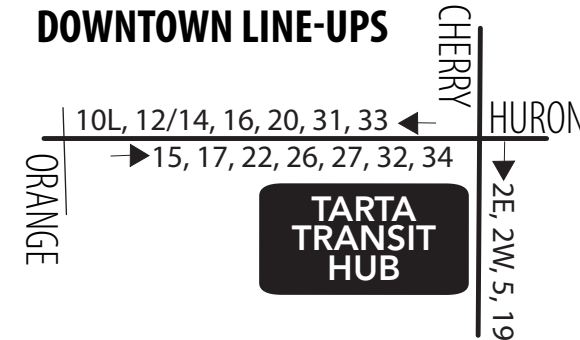

27 Saturday/Sunday Inbound (to Downtown)

Days Running	Route	Walmart/ Central	South/ Reynolds	Hill/Byrne	Nebraska/ Byrne	Nebraska/ Parkside	Nebraska/ City Park	TARTA Transit Hub
		7	6	5	4	3	2	1
Sat/Sun	27H	6:39	—	6:54	—	7:00	7:10	7:20
Sat/Sun	27N	—	8:04	8:14	8:18	8:25	8:35	8:45
Sat/Sun	27H	9:39	—	9:54	—	10:00	10:10	10:20
Sat/Sun	27N		11:04	11:14	11:18	11:25	11:35	11:45
Sat/Sun	27H	12:39	—	12:54	—	1:00	1:10	1:20
Sat/Sun	27N	—	2:04	2:14	2:18	2:25	2:35	2:45
Sat/Sun	27H	3:39	—	3:54	—	4:00	4:10	4:20
Sat/Sun	27N	—	5:04	5:14	5:18	5:25	5:35	5:45
Sat/Sun	27H	6:39	—	6:54	—	7:00	7:10	7:20
Sat only	27N	—	8:04	8:14	8:18	8:25	8:35	8:45

27 Saturday/Sunday Outbound (from Downtown)

Route	TARTA Transit Hub	Nebraska/ City Park	Nebraska/ Parkside	Nebraska/ Byrne	Hill/Byrne	South/ Reynolds	Walmart/ Central
	1	2	3	4	5	6	7
27N	7:30	7:40	7:47	7:51	7:54	8:04	—
27H	9:00	9:10	9:17	—	9:24	—	9:39
27N	10:30	10:40	10:47	10:51	10:54	11:04	—
27H	12:00	12:10	12:17	—	12:24	—	12:39
27N	1:30	1:40	1:47	1:51	1:54	2:04	—
27H	3:00	3:10	3:17	—	3:24	—	3:39
27N	4:30	4:40	4:47	4:51	4:54	5:04	—
27H	6:00	6:10	6:17	—	6:24	—	6:39
27N	7:30	7:40	7:47	7:51	7:54	8:04	—
27H	9:00	9:10	9:17	—	9:24	—	9:39

Holiday Service = Sunday Service

DOWNTOWN LINE-UPS

- ToledoAreaRTA
- Tarta_Toledo
- Tarta_RTAs

Toledo Area Regional Transit Authority
1127 W Central Ave
P.O. Box 792
Toledo, Ohio 43697-0792
TARTA.com
info@tarta.com

This schedule is subject to change without notice. Traffic and weather conditions may delay buses. Get updates on service at tarta.com or 419-243-7433.

Este itinerario está sujeto a cambios sin previo aviso. El tráfico y las condiciones meteorológicas pueden retrasar los autobuses. Consulte las novedades del servicio en tarta.com o 419-243-7433.

Holidays

Holidays include: New Year's Day, Memorial Day, Independence Day (July 4), Labor Day, Thanksgiving Day and Christmas Day.