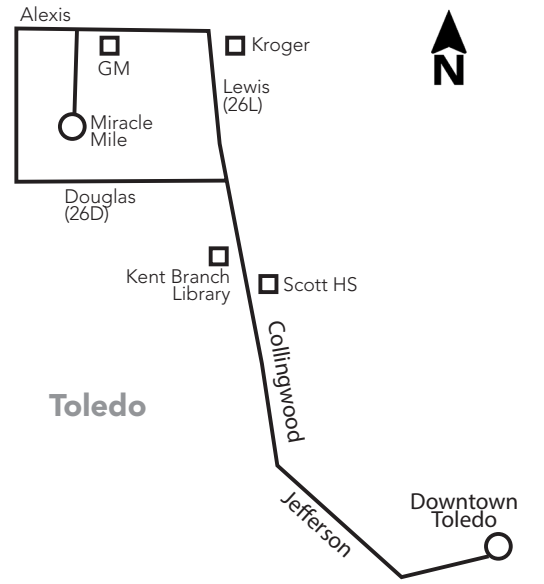

26 Miracle Mile via Douglas/Berdan 26D or Lewis/Alexis 26L

Contact Us

Information Line/Hours
 419-243-RIDE (7433)
 TTY Users: 7-1-1 or 1-800-750-0750
 Monday – Friday: 8 a.m. – 5 p.m.
 Weekends/Holidays: 8 a.m. – 5 p.m.

Bus Route Timetable and Map

26D Douglas/Alexis 26L Lewis/Alexis

Effective September 29, 2024
 A partir del 29 de septiembre de 2024

Additional bus stops are available between the timepoints.

Route 26D & Timepoint
 Route 26L & Timepoint
 26D & 26L

26 Monday-Friday Outbound (from Downtown)

Route	TARTA Transit Hub	Collingwood at Central	Lewis/Laskey	Berdan/ Douglas	Brooke Park	Miracle Mile
	1	2	3	4	5	6
26L	6:00	6:12	6:20	—	—	6:32
26D	7:00	7:12	—	7:21	7:32	7:39
26L	8:00	8:12	8:20	—	—	8:32
26D	9:00	9:12	—	9:21	9:32	9:39
26L	10:00	10:12	10:20	—	—	10:32
26D	11:00	11:12	—	11:21	11:32	11:39
26L	12:00	12:12	12:20	—	—	12:32
26D	1:00	1:12	—	1:21	1:32	1:39
26L	2:00	2:12	2:20	—	—	2:32
26D	3:00	3:12	—	3:21	3:32	3:39
26L	4:00	4:12	4:20	—	—	4:32
26D	5:00	5:12	—	5:21	5:32	5:39
26L	6:00	6:12	6:20	—	—	6:32
26D	7:00	7:12	—	7:21	7:32	7:39
26L	8:00	8:12	8:20	—	—	8:32
26D	9:00	9:12	—	9:21	9:32	9:39
26L	10:00	10:12	10:20	—	—	10:32

26 Saturday/Sunday Outbound (from Downtown)

Days Running	Route	TARTA Transit Hub	Collingwood at Central	Lewis/Laskey	Berdan/ Douglas	Brooke Park	Miracle Mile
		1	2	3	4	5	6
Sat/Sun	26L	7:30	7:42	7:50	—	—	8:02
Sat/Sun	26D	9:00	9:12	—	9:21	9:32	9:39
Sat/Sun	26L	10:30	10:42	10:50	—	—	11:02
Sat/Sun	26D	12:00	12:12	—	12:21	12:32	12:39
Sat/Sun	26L	1:30	1:42	1:50	—	—	2:02
Sat/Sun	26D	3:00	3:12	—	3:21	3:32	3:39
Sat/Sun	26L	4:30	4:42	4:50	—	—	5:02
Sat/Sun	26D	6:00	6:12	—	6:21	6:32	6:39
Sat only	26L	7:30	7:42	7:50	—	—	8:02