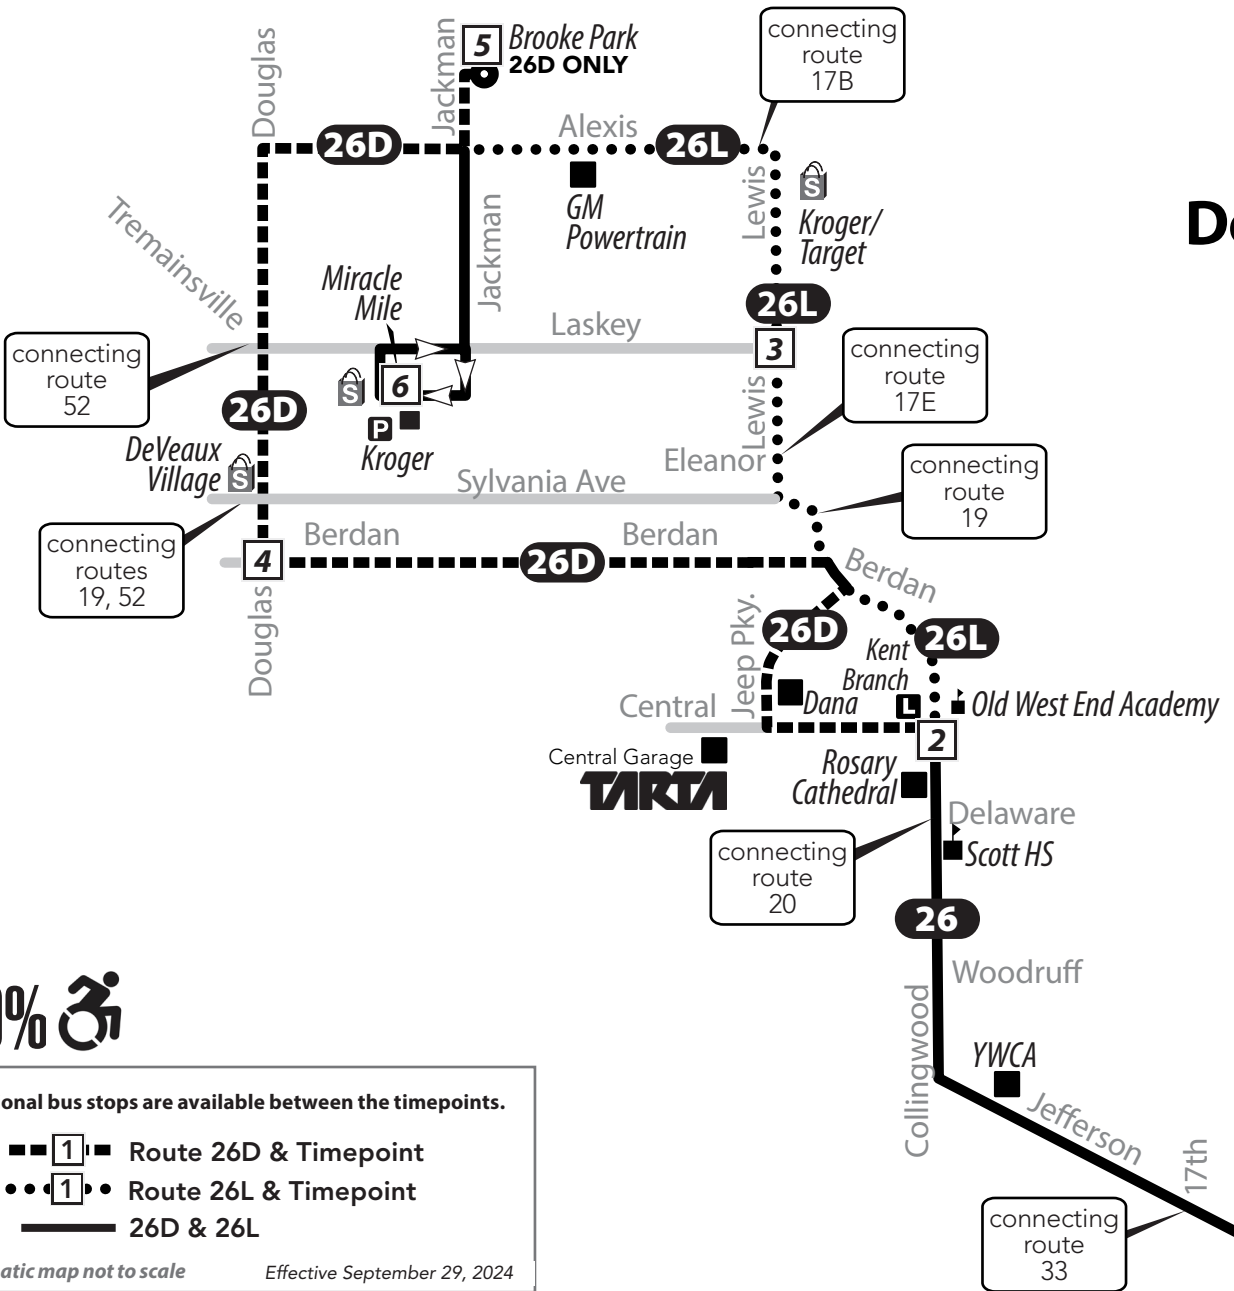

26 Miracle Mile via Douglas/Berdan 26D or Lewis/Alexis 26L

Contact Us

Information Line/Hours
419-243-RIDE (7433)
TTY Users: 7-1-1 or 1-800-750-0750
Monday – Friday: 8 a.m. – 5 p.m.
Weekends/Holidays: 8 a.m. – 5 p.m.

TARTA Flex Line/Hours
Reservations: 419-382-9901
Monday – Friday: 9 a.m. – 5 p.m.
Weekends/Holidays: 9 a.m. – 5 p.m.

TARPS Line/Hours
Reservations: 419-382-9901
Monday – Sunday: 9 a.m. – 5 p.m.
Holidays: 9 a.m. – 5 p.m.
Reservations may be made up to seven days in advance
Cancellation Line: 419-382-9915
(24 hours a day)

General Fare Information

Ages 19 and up — cash fare.....	$1.50
Youth Fare (ages 6-18) cash fare.....	75¢
Children 5 and under with adult (limit 2).....	FREE
TARTA Flex.....	$3.00
Senior Citizens/Medicare Card Holders*.....	75¢
Persons With Disabilities*.....	75¢
1-Day Pass.....	$3.00
7-Day Pass.....	$15.00
31-Day Pass.....	$45.00
Senior/Disabled/Veteran 7-Day Pass*.....	$7.50
Senior/Disabled/Veteran 31-Day Pass*.....	$22.50

*with TARTA Reduced Fare ID Card
Schedules are subject to change without notice.
All Scheduled Service is Open to the Public.
419-243-RIDE (419-243-7433) TARTA.com
TTY users call 711 or 1-800-750-0750