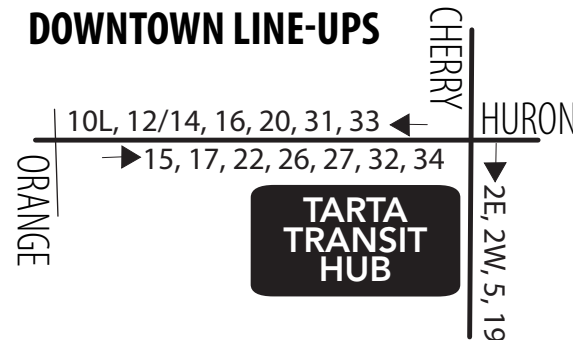

26 Saturday/Sunday Inbound (to Downtown)

Days Running	Route	Miracle Mile	Brooke Park	Berdan/ Douglas	Lewis/Laskey	Central at Collingwood	Collingwood at Central	TARTA Transit Hub
		6	5	4	3	2	2	1
Sat/Sun	26L	6:43	—	—	6:53	—	7:03	7:15
Sat/Sun	26D	8:03	8:11	8:23	—	8:33	—	8:45
Sat/Sun	26L	9:43	—	—	9:53	—	10:03	10:15
Sat/Sun	26D	11:03	11:11	11:23	—	11:33	—	11:45
Sat/Sun	26L	12:43	—	—	12:53	—	1:03	1:15
Sat/Sun	26D	2:03	2:11	2:23	—	2:33	—	2:45
Sat/Sun	26L	3:43	—	—	3:53	—	4:03	4:15
Sat/Sun	26D	5:03	5:11	5:23	—	5:33	—	5:45
Sat/Sun	26L	6:43	—	—	6:53	—	7:03	7:15

26 Saturday/Sunday Outbound (from Downtown)

Days Running	Route	TARTA Transit Hub	Collingwood at Central	Lewis/Laskey	Berdan/ Douglas	Brooke Park	Miracle Mile
		1	2	3	4	5	6
Sat/Sun	26L	7:30	7:42	7:50	—	—	8:02
Sat/Sun	26D	9:00	9:12	—	9:21	9:32	9:39
Sat/Sun	26L	10:30	10:42	10:50	—	—	11:02
Sat/Sun	26D	12:00	12:12	—	12:21	12:32	12:39
Sat/Sun	26L	1:30	1:42	1:50	—	—	2:02
Sat/Sun	26D	3:00	3:12	—	3:21	3:32	3:39
Sat/Sun	26L	4:30	4:42	4:50	—	—	5:02
Sat/Sun	26D	6:00	6:12	—	6:21	6:32	6:39
Sat only	26L	7:30	7:42	7:50	—	—	8:02

Holiday Service = Sunday Service

No passenger stops are made in construction zones.

- ToledoAreaRTA
- Tarta_Toledo
- Tarta_RTA

Holidays

Holidays include: New Year's Day, Memorial Day, Independence Day (July 4), Labor Day, Thanksgiving Day and Christmas Day.

This schedule is subject to change without notice. Traffic and weather conditions may delay buses. Get updates on service at tarta.com or 419-243-7433.