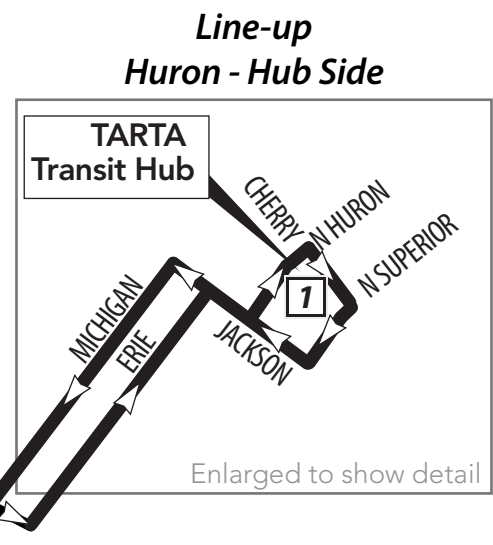

26 Miracle Mile via Douglas/Berdan 26D or Lewis/Alexis 26L

Contact Us

Information Line/Hours
 419-243-RIDE (7433)
 TTY Users: 7-1-1 or 1-800-750-0750
 Monday – Friday: 8 a.m. – 5 p.m.
 Weekends/Holidays: 8 a.m. – 5 p.m.

TARTA Flex Line/Hours
 Reservations: 419-382-9901
 Monday – Friday: 9 a.m. – 5 p.m.
 Weekends/Holidays: 9 a.m. – 5 p.m.

TARPS Line/Hours
 Reservations: 419-382-9901
 Monday – Sunday: 9 a.m. – 5 p.m.
 Holidays: 9 a.m. – 5 p.m.
 Reservations may be made up to seven days in advance
 Cancellation Line: 419-382-9915
 (24 hours a day)

26 Monday-Friday Outbound (from Downtown)

Route	TARTA Transit Hub	Collingwood at Central	Lewis/Laskey	Berdan/ Douglas	Brooke Park	Miracle Mile
	1	2	3	4	5	6
26L	6:00	6:12	6:20	—	—	6:32
26D	7:00	7:12	—	7:21	7:32	7:39
26L	8:00	8:12	8:20	—	—	8:32
26D	9:00	9:12	—	9:21	9:32	9:39
26L	10:00	10:12	10:20	—	—	10:32
26D	11:00	11:12	—	11:21	11:32	11:39
26L	12:00	12:12	12:20	—	—	12:32
26D	1:00	1:12	—	1:21	1:32	1:39
26L	2:00	2:12	2:20	—	—	2:32
26D	3:00	3:12	—	3:21	3:32	3:39
26L	4:00	4:12	4:20	—	—	4:32
26D	5:00	5:12	—	5:21	5:32	5:39
26L	6:00	6:12	6:20	—	—	6:32
26D	7:00	7:12	—	7:21	7:32	7:39
26L	8:00	8:12	8:20	—	—	8:32
26D	9:00	9:12	—	9:21	9:32	9:39
26L	10:00	10:12	10:20	—	—	10:32

26 Saturday/Sunday Outbound (from Downtown)

Days Running	Route	TARTA Transit Hub	Collingwood at Central	Lewis/Laskey	Berdan/ Douglas	Brooke Park	Miracle Mile
		1	2	3	4	5	6
Sat/Sun	26L	7:30	7:42	7:50	—	—	8:02
Sat/Sun	26D	9:00	9:12	—	9:21	9:32	9:39
Sat/Sun	26L	10:30	10:42	10:50	—	—	11:02
Sat/Sun	26D	12:00	12:12	—	12:21	12:32	12:39
Sat/Sun	26L	1:30	1:42	1:50	—	—	2:02
Sat/Sun	26D	3:00	3:12	—	3:21	3:32	3:39
Sat/Sun	26L	4:30	4:42	4:50	—	—	5:02
Sat/Sun	26D	6:00	6:12	—	6:21	6:32	6:39
Sat only	26L	7:30	7:42	7:50	—	—	8:02