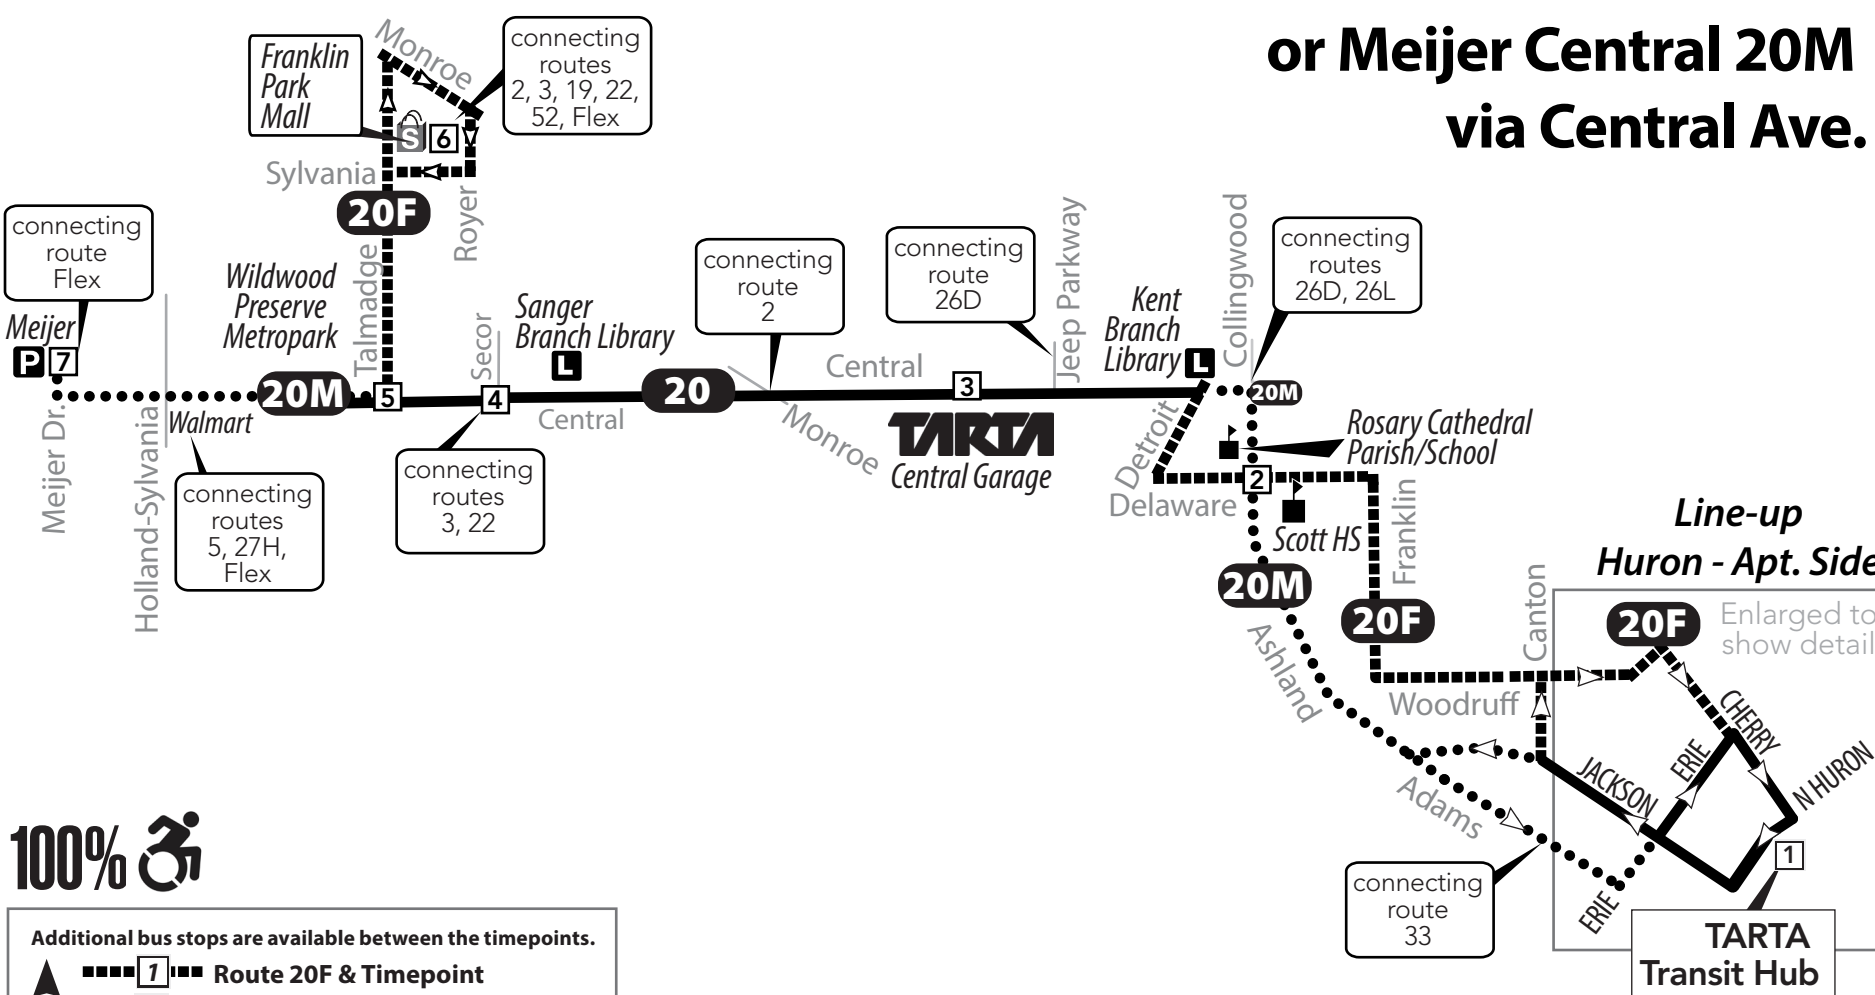

Bus 20 Franklin Park Mall 20F or Meijer Central 20M via Central Ave.

100%

Additional bus stops are available between the timepoints.

Route 20F & Timepoint
Route 20M & Timepoint
20F & 20M

schematic map not to scale Effective September 29, 2024

Contact Us

Information Line/Hours

419-243-RIDE (7433)
TTY Users: 7-1-1 or 1-800-750-0750
Monday – Friday: 8 a.m. – 5 p.m.
Weekends/Holidays: 8 a.m. – 5 p.m.

TARTA Flex Line/Hours

Reservations: 419-382-9901
Monday – Friday: 9 a.m. – 5 p.m.
Weekends/Holidays: 9 a.m. – 5 p.m.

TARPS Line/Hours

Reservations: 419-382-9901
Monday – Sunday: 9 a.m. – 5 p.m.
Holidays: 9 a.m. – 5 p.m.
Reservations may be made up to seven days in advance
Cancellation Line: 419-382-9915 (24 hours a day)

General Fare Information

Ages 19 and up — cash fare.....	$1.50
Youth Fare (ages 6-18) cash fare.....	75¢
Children 5 and under with adult (limit 2).....	FREE
TARTA Flex.....	$3.00
Senior Citizens/Medicare Card Holders*.....	75¢
Persons With Disabilities*.....	75¢
1-Day Pass.....	$3.00
7-Day Pass.....	$15.00
31-Day Pass.....	$45.00
Senior/Disabled/Veteran 7-Day Pass*.....	$7.50
Senior/Disabled/Veteran 31-Day Pass*.....	$22.50

*with TARTA Reduced Fare ID Card
Schedules are subject to change without notice.
All Scheduled Service is Open to the Public.
419-243-RIDE (419-243-7433) TARTA.com
TTY users call 711 or 1-800-750-0750