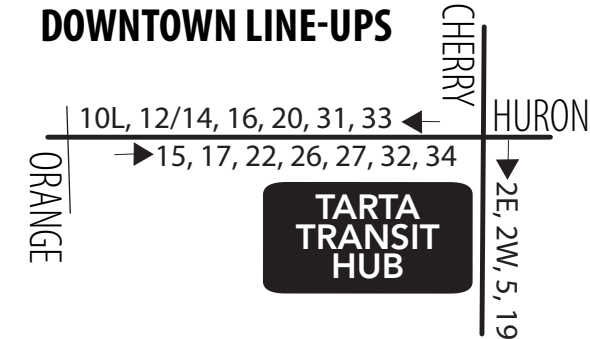

**2 Saturday/Sunday & Holiday
Eastbound** (to Oregon)

Days Running	Flower Hospital	Main & Monroe	Promedica Wellness	Franklin Park Mall	Monroe & Secor	Monroe & Central	Monroe & Detroit	TARTA Transit Hub	Starr & E. Broadway	Navarre & Wheeling	Walmart
	11	10	9	8	7	6	5	4	3	2	1
Sat/Sun	6:28	6:32	6:36	6:43	6:50	6:55	7:00	7:30	7:35	7:42	7:51
Sat/Sun	7:28	7:32	7:36	7:43	7:50	7:55	8:00	8:30	8:35	8:42	8:51
Sat/Sun	8:28	8:32	8:36	8:43	8:50	8:55	9:00	9:30	9:35	9:42	9:51
Sat/Sun	9:28	9:32	9:36	9:43	9:50	9:55	10:00	10:30	10:35	10:42	10:51
Sat/Sun	10:28	10:32	10:36	10:43	10:50	10:55	11:00	11:30	11:35	11:42	11:51
Sat/Sun	11:28	11:32	11:36	11:43	11:50	11:55	12:00	12:30	12:35	12:42	12:51
Sat/Sun	12:28	12:32	12:36	12:43	12:50	12:55	1:00	1:30	1:35	1:42	1:51
Sat/Sun	1:28	1:32	1:36	1:43	1:50	1:55	2:00	2:30	2:35	2:42	2:51
Sat/Sun	2:28	2:32	2:36	2:43	2:50	2:55	3:00	3:30	3:35	3:42	3:51
Sat/Sun	3:28	3:32	3:36	3:43	3:50	3:55	4:00	4:30	4:35	4:42	4:51
Sat/Sun	4:28	4:32	4:36	4:43	4:50	4:55	5:00	5:30	5:35	5:42	5:51
Sat/Sun	5:28	5:32	5:36	5:43	5:50	5:55	6:00	6:30	6:35	6:42	6:51
Sat/Sun	6:28	6:32	6:36	6:43	6:50	6:55	7:00	7:30	7:35	7:42	7:51
Sat Only	7:28	7:32	7:36	7:43	7:50	7:55	8:00	8:30	8:35	8:42	8:51
Sat Only	7:58	8:02	8:06	8:13	8:20	8:25	8:30	9:00	9:05	9:12	9:21

Holiday Service = Sunday Service

No passenger stops are made in construction zones.

DOWNTOWN LINE-UPS