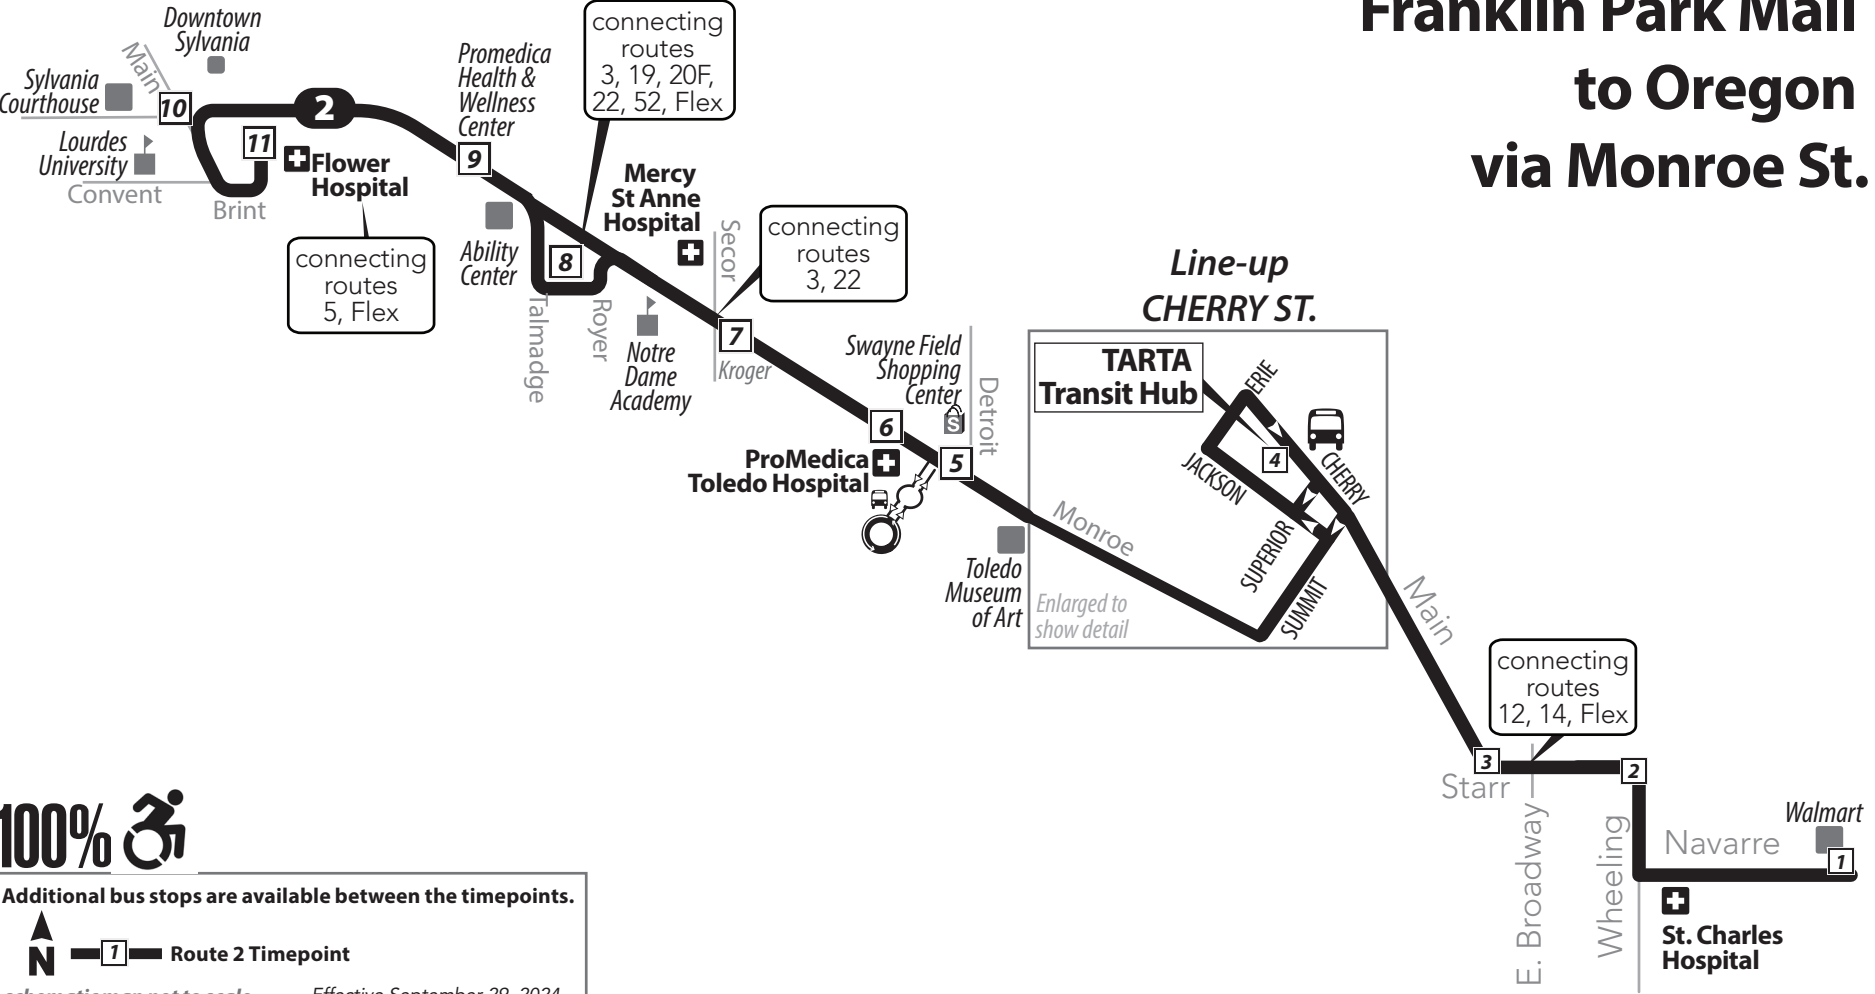

SYLVANIA

2 Flower Hospital or Franklin Park Mall to Oregon via Monroe St.

Contact Us

Information Line/Hours
419-243-RIDE (7433)
TTY Users: 7-1-1 or 1-800-750-0750
Monday – Friday: 8 a.m. – 5 p.m.
Weekends/Holidays: 8 a.m. – 5 p.m.

TARTA Flex Line/Hours
Reservations: 419-382-9901
Monday – Friday: 9 a.m. – 5 p.m.
Weekends/Holidays: 9 a.m. – 5 p.m.

TARPS Line/Hours
Reservations: 419-382-9901
Monday – Sunday: 9 a.m. – 5 p.m.
Holidays: 9 a.m. – 5 p.m.
Reservations may be made up to seven days in advance
Cancellation Line: 419-382-9915
(24 hours a day)

General Fare Information

Ages 19 and up — cash fare.....	$1.50
Youth Fare (ages 6-18) cash fare.....	75¢
Children 5 and under with adult (limit 2).....	FREE
TARTA Flex.....	$3.00
Senior Citizens/Medicare Card Holders*.....	75¢
Persons With Disabilities*.....	75¢
1-Day Pass.....	$3.00
7-Day Pass.....	$15.00
31-Day Pass.....	$45.00
Senior/Disabled/Veteran 7-Day Pass*.....	$7.50
Senior/Disabled/Veteran 31-Day Pass*.....	$22.50

*with TARTA Reduced Fare ID Card
Schedules are subject to change without notice.
All Scheduled Service is Open to the Public.
419-243-RIDE (419-243-7433) TARTA.com
TTY users call 711 or 1-800-750-0750