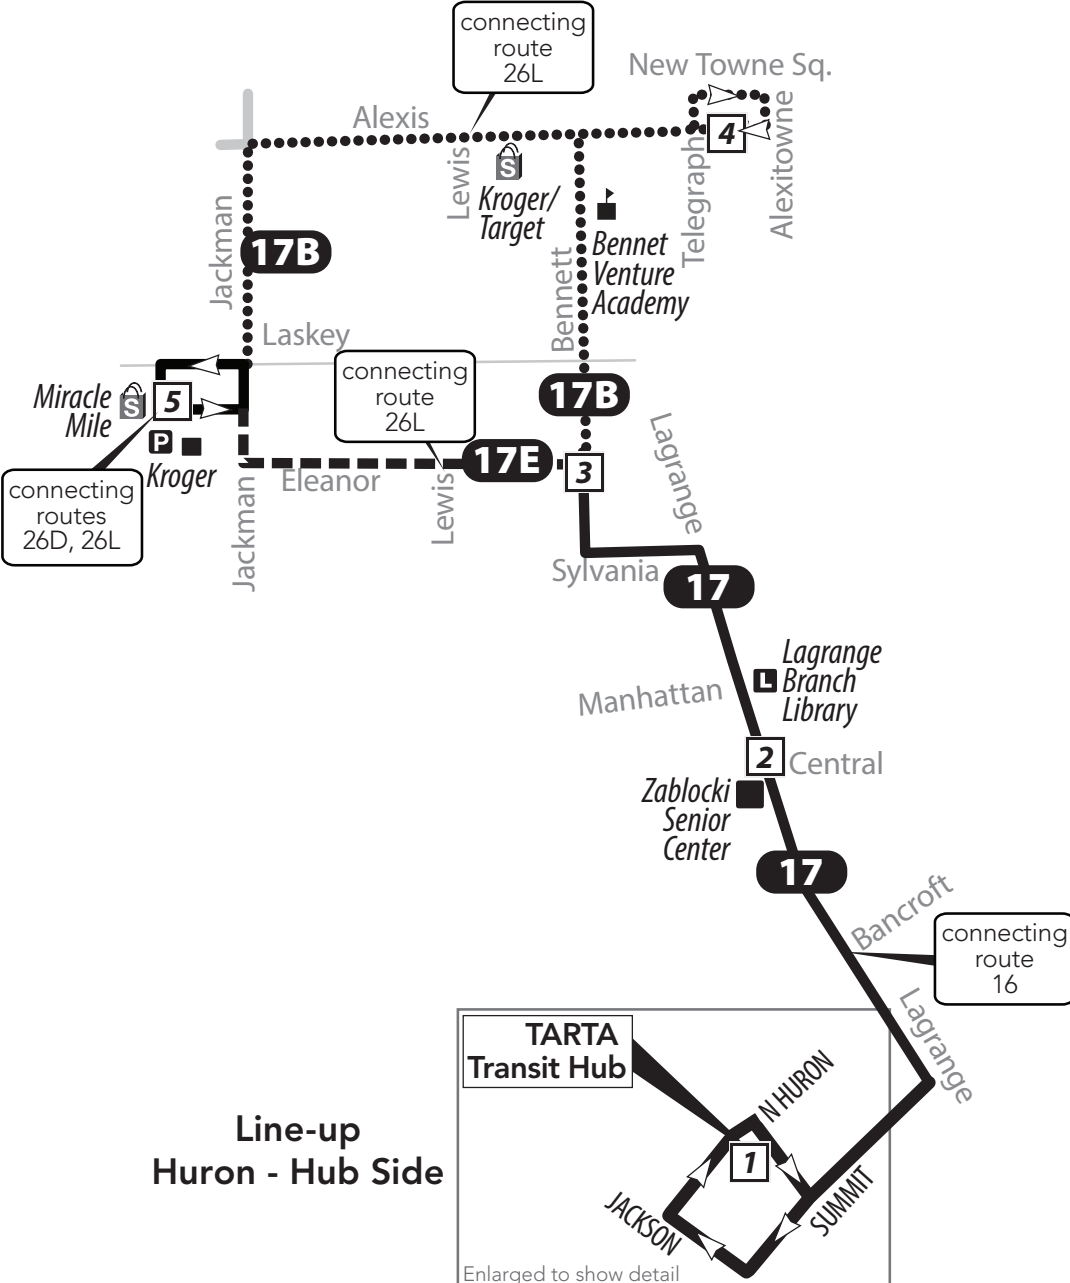

## via Lagrange/ Bennett 17B or Eleanor 17E

**Additional bus stops are available between the timepoints.**

Route 17B & Timepoint  
 Route 17E & Timepoint  
 17B & 17E

*Schematic map not to scale Effective September 29, 2024*

Days Running	Route	Miracle Mile	Alexis/Telegraph	Bennett at Eleanor	Eleanor at Bennett	Lagrange/Central	TARTA Transit Hub
		5	4	3	3	2	1
Sat/Sun	17E	6:48	—	—	6:55	7:03	7:15
Sat/Sun	17B	8:04	8:17	8:25	—	8:33	8:45
Sat/Sun	17E	9:48	—	—	9:55	10:03	10:15
Sat/Sun	17B	11:04	11:17	11:25	—	11:33	11:45
Sat/Sun	17E	12:48	—	—	12:55	1:03	1:15
Sat/Sun	17B	2:04	2:17	2:25	—	2:33	2:45
Sat/Sun	17E	3:48	—	—	3:55	4:03	4:15
Sat/Sun	17B	5:04	5:17	5:25	—	5:33	5:45
Sat/Sun	17E	6:48	—	—	6:55	7:03	7:15
Sat only	17B	8:04	8:17	8:25	—	8:33	8:45

**17 Saturday/Sunday**  
**Outbound** (from Downtown)

Route	TARTA Transit Hub	Lagrange/Central	Eleanor at Bennett	Bennett at Eleanor	Alexis/Telegraph	Miracle Mile
	1	2	3	3	4	5
17E	7:30	7:40	7:48	—	—	7:58
17B	9:00	9:10	—	9:18	9:26	9:42
17E	10:30	10:40	10:48	—	—	10:58
17B	12:00	12:10	—	12:18	12:26	12:42
17E	1:30	1:40	1:48	—	—	1:58
17B	3:00	3:10	—	3:18	3:26	3:42
17E	4:30	4:40	4:48	—	—	4:58
17B	6:00	6:10	—	6:18	6:26	6:42
17E	7:30	7:40	7:48	—	—	7:58
17B	9:00	9:10	—	9:18	9:26	9:42

Holiday Service = Sunday Service

**DOWNTOWN LINE-UPS**