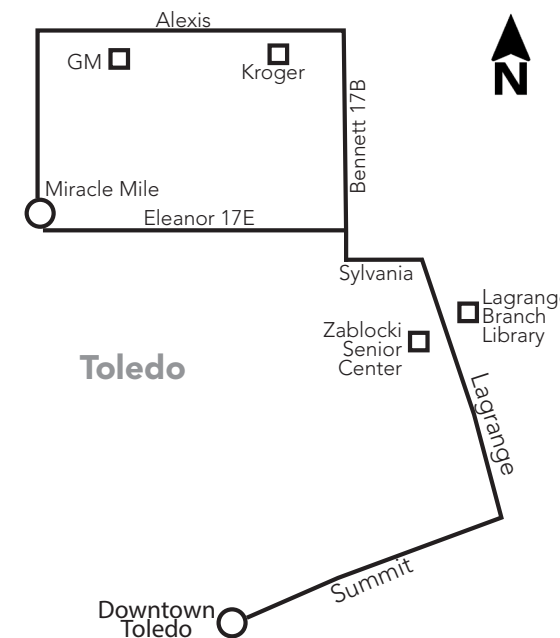

Bus Route Timetable and Map

17E Lagrange/Eleanor 17B Lagrange/Bennett

Effective September 29, 2024
A partir del 29 de septiembre de 2024