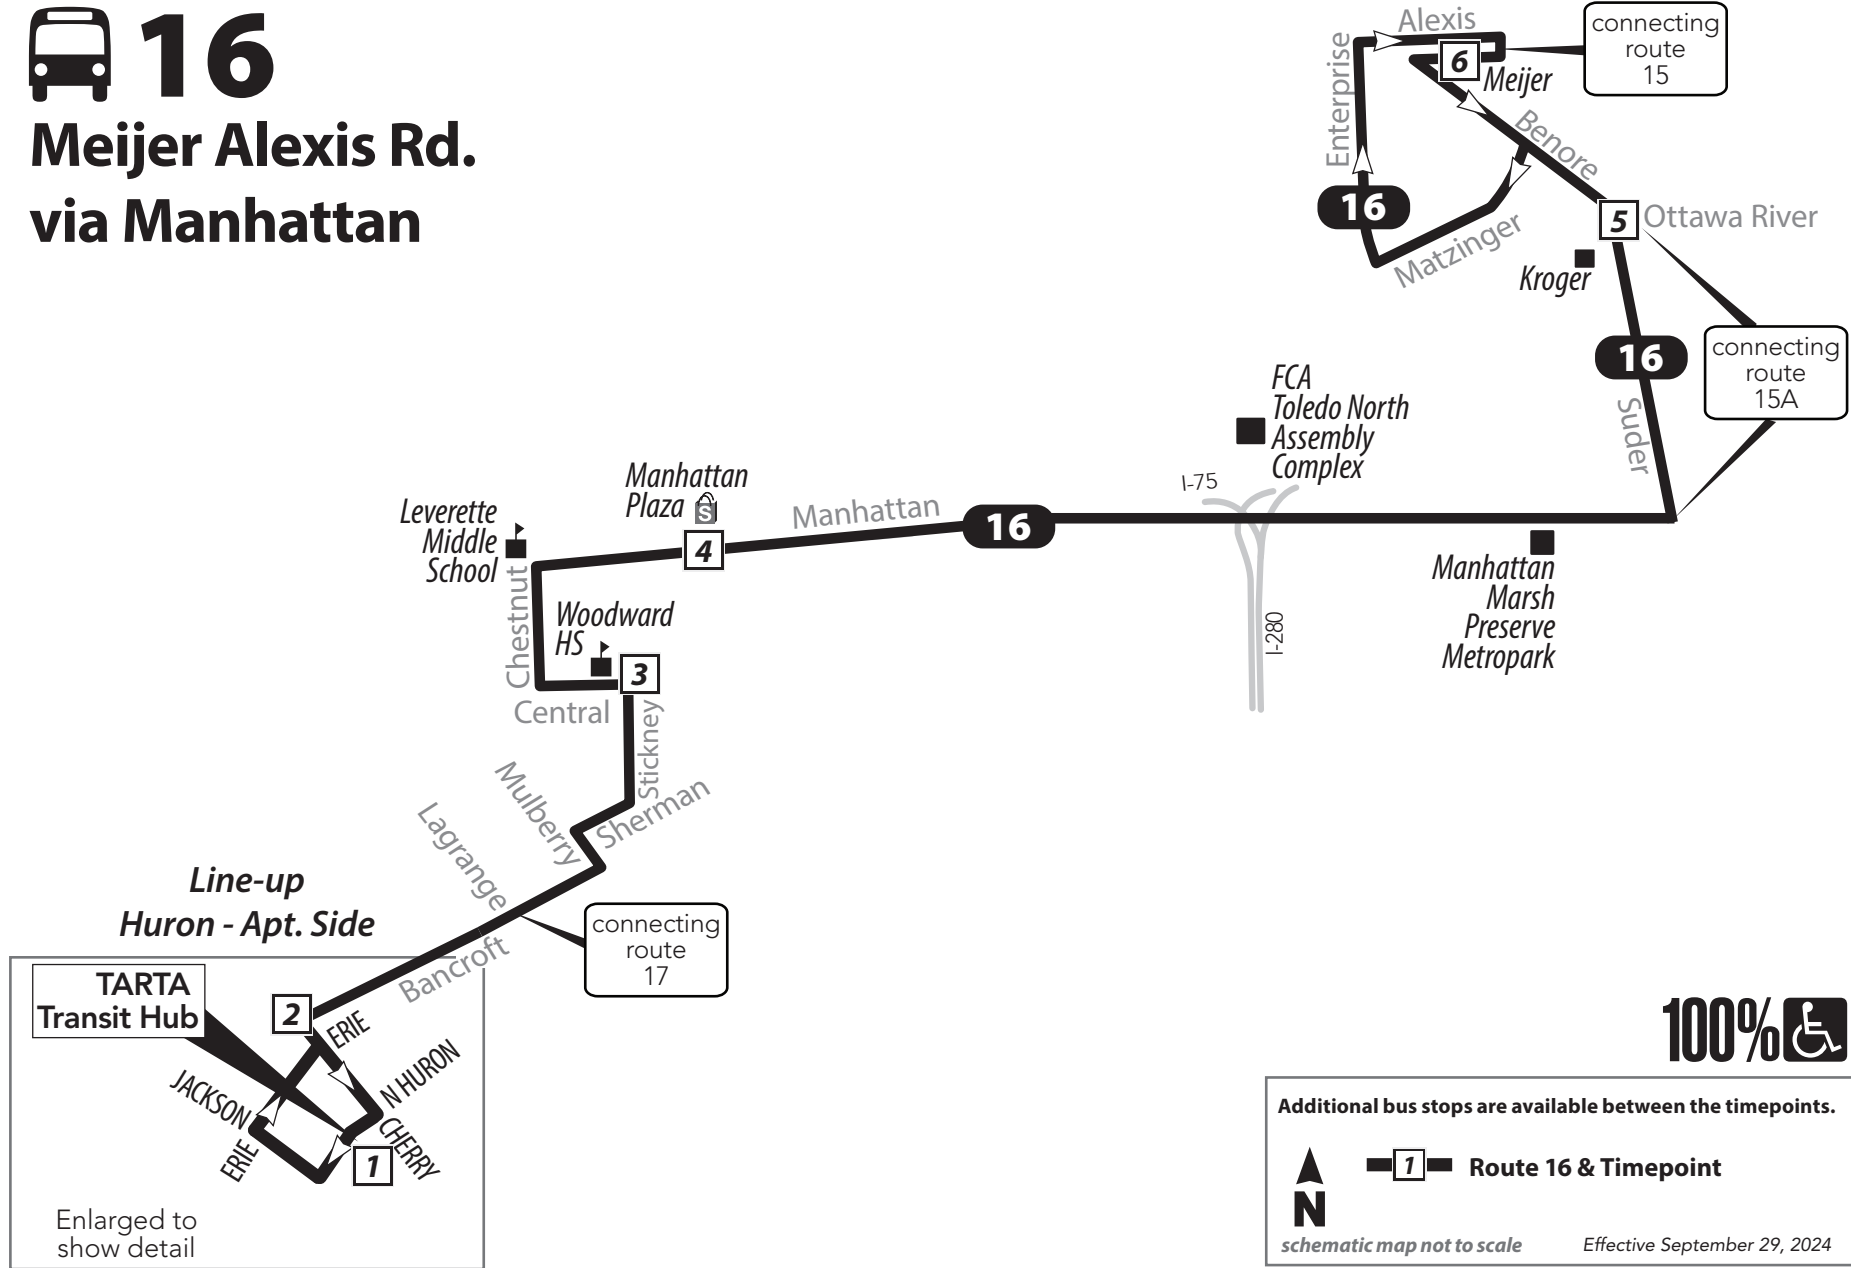

16

Meijer Alexis Rd. via Manhattan