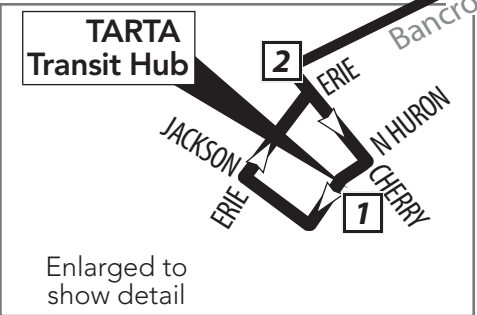

16

Meijer Alexis Rd. via Manhattan