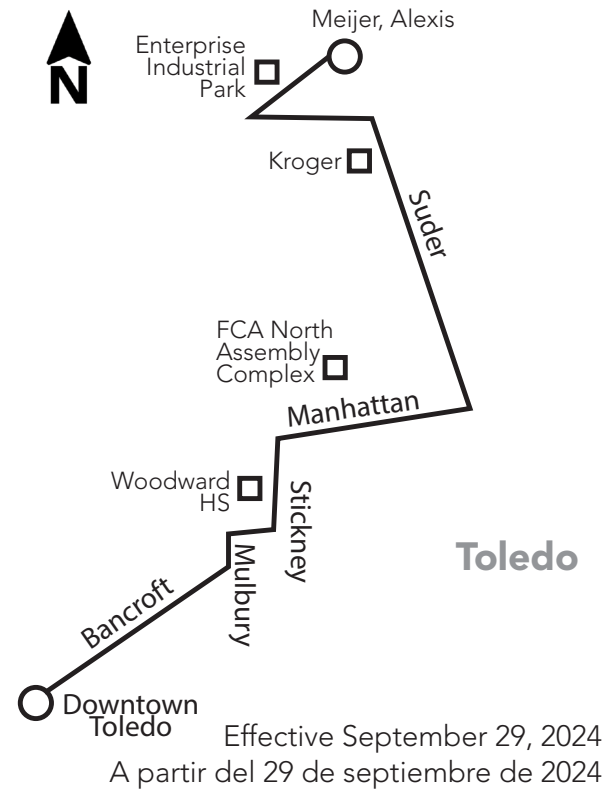

16

Bus Route Timetable and Map

16 Manhattan/Suder