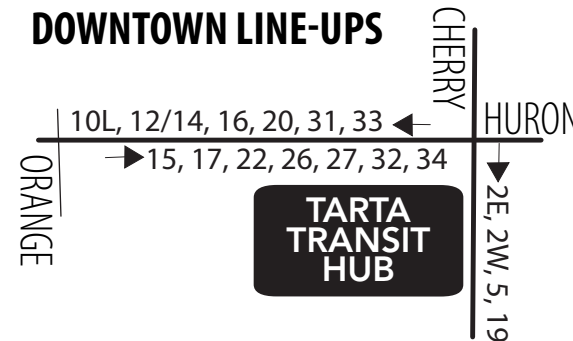

DOWNTOWN LINE-UPS

- ToledoAreaRTA
- Tarta_Toledo
- Tarta_RTAs

Holidays

Holidays include: New Year's Day, Memorial Day, Independence Day (July 4), Labor Day, Thanksgiving Day and Christmas Day.

This schedule is subject to change without notice. Traffic and weather conditions may delay buses. Get updates on service at tarta.com or 419-243-7433.