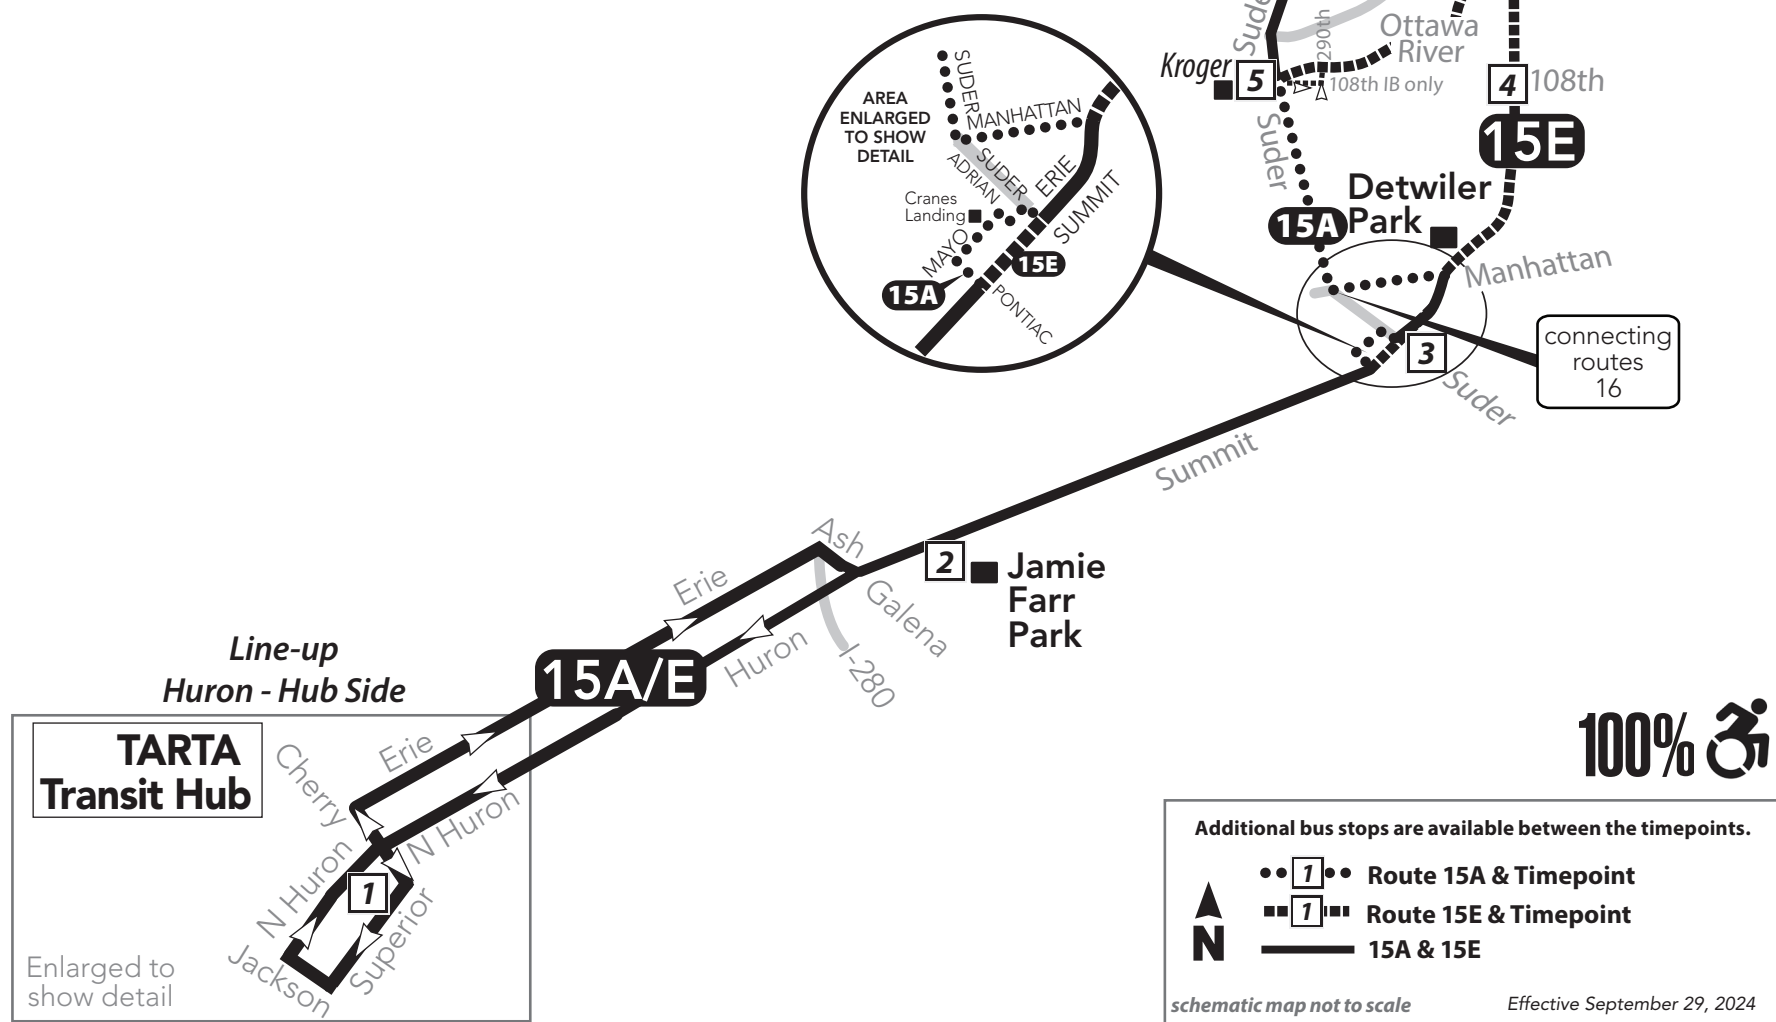

## Meijer Alexis Rd. via Suder 15A or Summit 15E

**Additional bus stops are available between the timepoints.**

- Route 15A & Timepoint
- Route 15E & Timepoint
- 15A & 15E

*schematic map not to scale*      *Effective September 29, 2024*

**15 Monday-Friday  
Outbound** (to Downtown)

**TARTA Flex**

**What is it?**

TARTA Flex is an on-demand service designed to connect suburban and rural areas with TARTA's fixed-line service in Toledo. Customers can book a ride 30-to-60 minutes in advance, or schedule a trip the day before.

Holiday Service = Sunday Service

Holiday Service = Sunday Service

**DOWNTOWN LINE-UPS**

- ToledoAreaRTA
- Tarta\_Toledo
- Tarta\_RTAs

**Holidays**

Holidays include: New Year's Day, Memorial Day, Independence Day (July 4), Labor Day, Thanksgiving Day and Christmas Day.