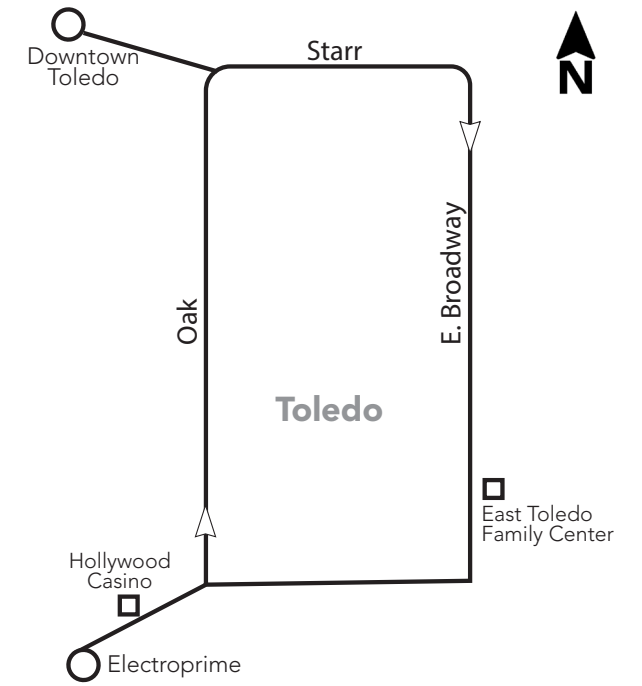

Line-up Huron-Apt. Side

**TARTA
Transit Hub**

14 Hollywood Casino Via East Broadway

**NEW
ROUTING!**

Additional bus stops are available between the timepoints.

- NEW ROUTING**
- Route 14 & Timepoint**
- Bus Stop**

Bus Route Timetable and Map

14 E. Broadway/Oak/ Hollywood Casino

Effective September 29, 2024
A partir del 29 de septiembre de 2024

14 Monday-Friday
Inbound (to Downtown)

| Hollywood Casino | Oak & Fassett | Oak & Starr | TARTA Transit Hub |
|------------------|---------------|-------------|-------------------|
| 4 | 5 | 6 | 1 |
| 5:27 | 5:36 | 5:40 | 5:47 |
| 6:27 | 6:36 | 6:40 | 6:47 |
| 7:27 | 7:36 | 7:40 | 7:47 |
| 8:27 | 8:36 | 8:40 | 8:47 |
| 9:27 | 9:36 | 9:40 | 9:47 |
| 10:27 | 10:36 | 10:40 | 10:47 |
| 11:27 | 11:36 | 11:40 | 11:47 |
| 12:27 | 12:36 | 12:40 | 12:47 |
| 1:27 | 1:36 | 1:40 | 1:47 |
| 2:27 | 2:36 | 2:40 | 2:47 |
| 3:27 | 3:36 | 3:40 | 3:47 |
| 4:27 | 4:36 | 4:40 | 4:47 |
| 5:27 | 5:36 | 5:40 | 5:47 |
| 6:27 | 6:36 | 6:40 | 6:47 |
| 7:27 | 7:36 | 7:40 | 7:47 |
| 8:27 | 8:36 | 8:40 | 8:47 |
| 9:27 | 9:36 | 9:40 | 9:47 |

14 Saturday/Sunday
Outbound (from Downtown)

| TARTA Transit Hub | Starr & E. Broadway | E. Broadway & Oakdale | Hollywood Casino |
|-------------------|---------------------|-----------------------|------------------|
| 1 | 2 | 3 | 4 |
| 8:00 | 8:08 | 8:14 | 8:22 |
| 9:00 | 9:08 | 9:14 | 9:22 |
| 10:00 | 10:08 | 10:14 | 10:22 |
| 11:00 | 11:08 | 11:14 | 11:22 |
| 12:00 | 12:08 | 12:14 | 12:22 |
| 1:00 | 1:08 | 1:14 | 1:22 |
| 2:00 | 2:08 | 2:14 | 2:22 |
| 3:00 | 3:08 | 3:14 | 3:22 |
| 4:00 | 4:08 | 4:14 | 4:22 |
| 5:00 | 5:08 | 5:14 | 5:22 |
| 6:00 | 6:08 | 6:14 | 6:22 |
| 7:00 | 7:08 | 7:14 | 7:22 |
| 8:00 | 8:08 | 8:14 | 8:22 |
| 9:00 | 9:08 | 9:14 | 9:22 |

DOWNTOWN LINE-UPS

Holiday Service = Sunday Service

Holidays

Holidays include: New Year's Day, Memorial Day, Independence Day (July 4), Labor Day, Thanksgiving Day and Christmas Day.