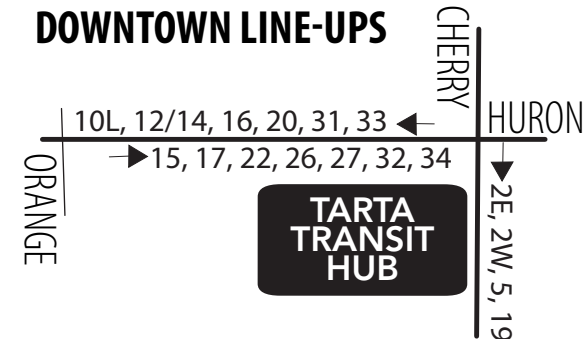

DOWNTOWN LINE-UPS

Holiday Service = Sunday Service

Holidays

Holidays include: New Year's Day, Memorial Day, Independence Day (July 4), Labor Day, Thanksgiving Day and Christmas Day.