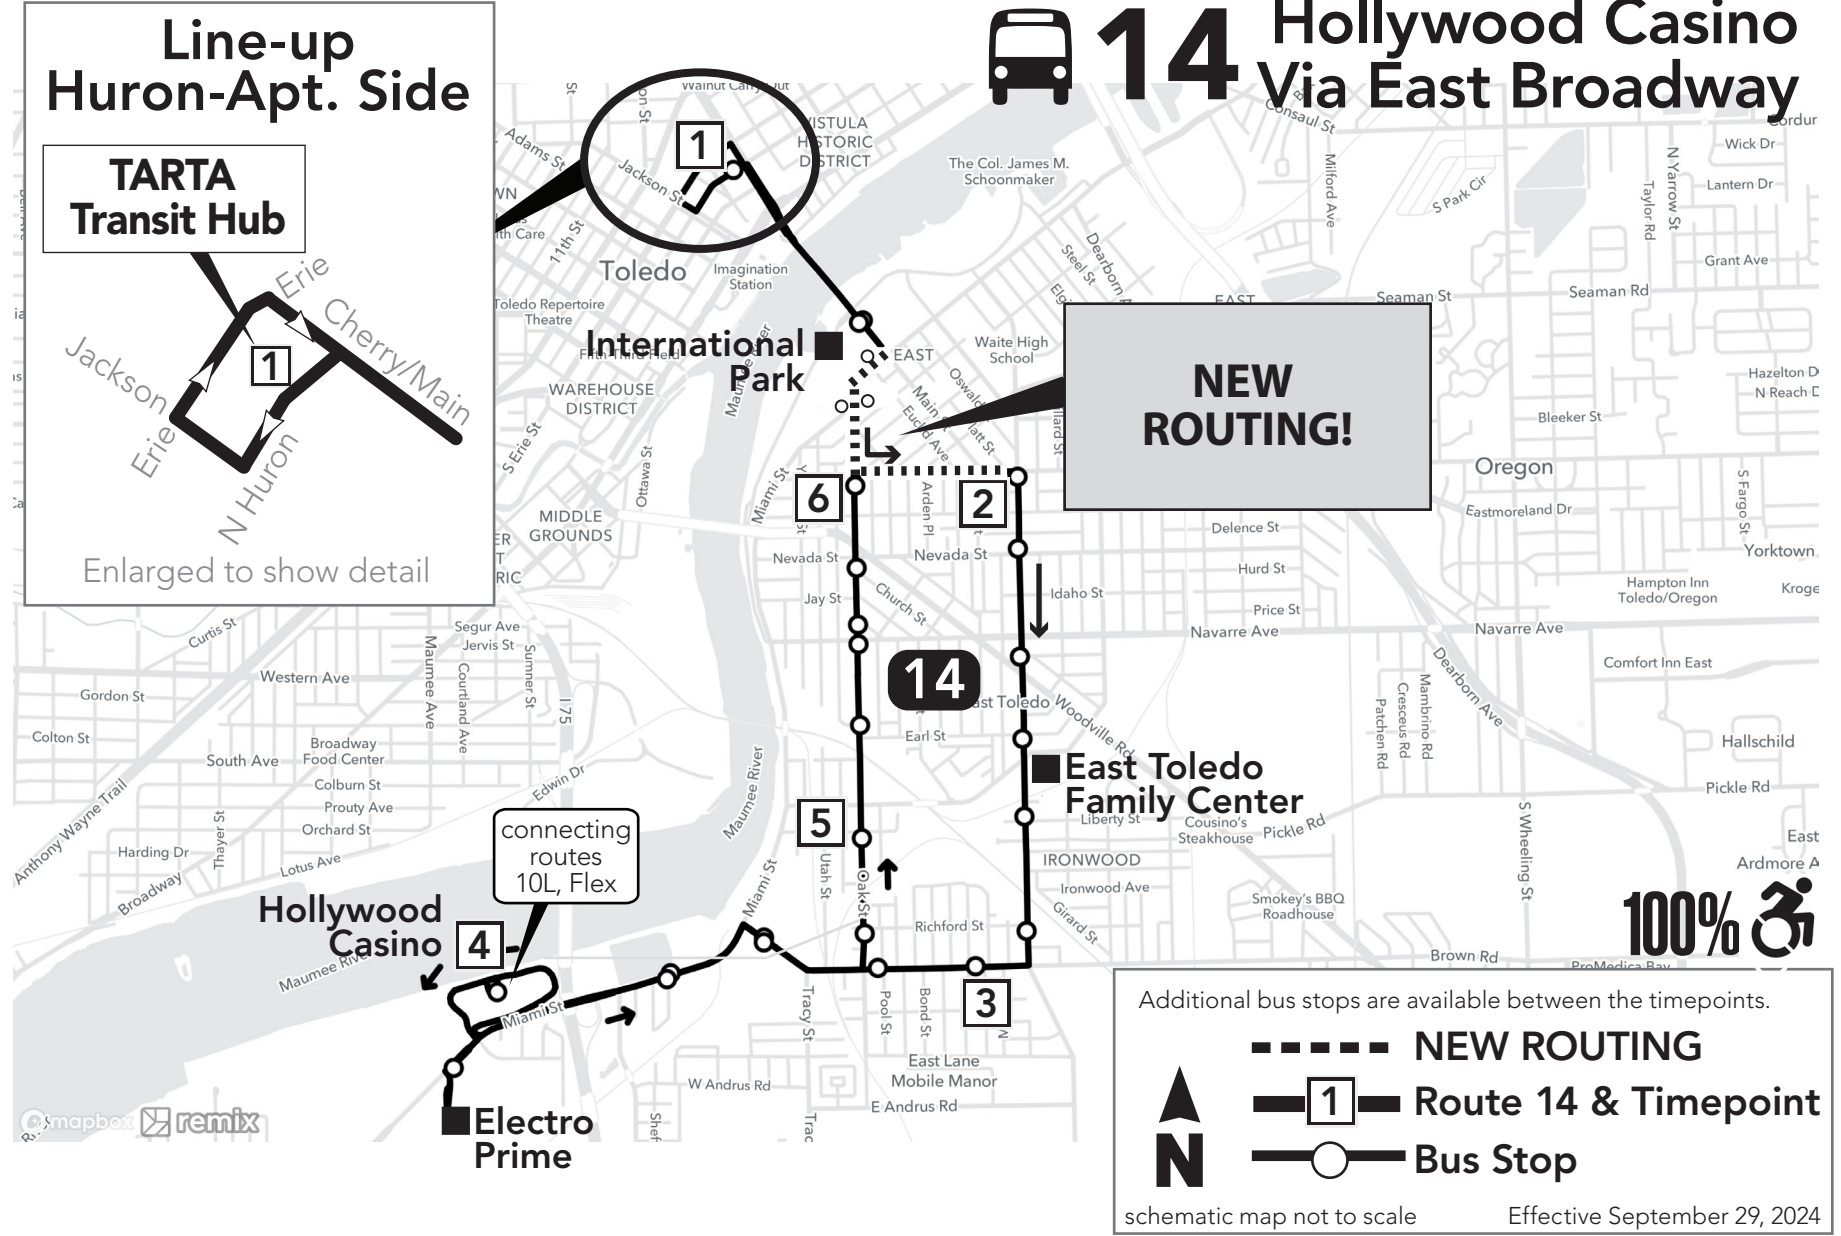

Line-up Huron-Apt. Side

**TARTA
Transit Hub**

14 Hollywood Casino Via East Broadway

**NEW
ROUTING!**

Additional bus stops are available between the timepoints.

- NEW ROUTING**
- Route 14 & Timepoint**
- Bus Stop**

Bus Route Timetable and Map

14 E. Broadway/Oak/ Hollywood Casino

Effective September 29, 2024
A partir del 29 de septiembre de 2024

14 Monday-Friday
Inbound (to Downtown)

| Hollywood Casino | Oak & Fassett | Oak & Starr | TARTA Transit Hub |
|------------------|---------------|-------------|-------------------|
| 4 | 5 | 6 | 1 |
| 5:27 | 5:36 | 5:40 | 5:47 |
| 6:27 | 6:36 | 6:40 | 6:47 |
| 7:27 | 7:36 | 7:40 | 7:47 |
| 8:27 | 8:36 | 8:40 | 8:47 |
| 9:27 | 9:36 | 9:40 | 9:47 |
| 10:27 | 10:36 | 10:40 | 10:47 |
| 11:27 | 11:36 | 11:40 | 11:47 |
| 12:27 | 12:36 | 12:40 | 12:47 |
| 1:27 | 1:36 | 1:40 | 1:47 |
| 2:27 | 2:36 | 2:40 | 2:47 |
| 3:27 | 3:36 | 3:40 | 3:47 |
| 4:27 | 4:36 | 4:40 | 4:47 |
| 5:27 | 5:36 | 5:40 | 5:47 |
| 6:27 | 6:36 | 6:40 | 6:47 |
| 7:27 | 7:36 | 7:40 | 7:47 |
| 8:27 | 8:36 | 8:40 | 8:47 |
| 9:27 | 9:36 | 9:40 | 9:47 |

14 Saturday/Sunday
Outbound (from Downtown)

| TARTA Transit Hub | Starr & E. Broadway | E. Broadway & Oakdale | Hollywood Casino |
|-------------------|---------------------|-----------------------|------------------|
| 1 | 2 | 3 | 4 |
| 8:00 | 8:08 | 8:14 | 8:22 |
| 9:00 | 9:08 | 9:14 | 9:22 |
| 10:00 | 10:08 | 10:14 | 10:22 |
| 11:00 | 11:08 | 11:14 | 11:22 |
| 12:00 | 12:08 | 12:14 | 12:22 |
| 1:00 | 1:08 | 1:14 | 1:22 |
| 2:00 | 2:08 | 2:14 | 2:22 |
| 3:00 | 3:08 | 3:14 | 3:22 |
| 4:00 | 4:08 | 4:14 | 4:22 |
| 5:00 | 5:08 | 5:14 | 5:22 |
| 6:00 | 6:08 | 6:14 | 6:22 |
| 7:00 | 7:08 | 7:14 | 7:22 |
| 8:00 | 8:08 | 8:14 | 8:22 |
| 9:00 | 9:08 | 9:14 | 9:22 |