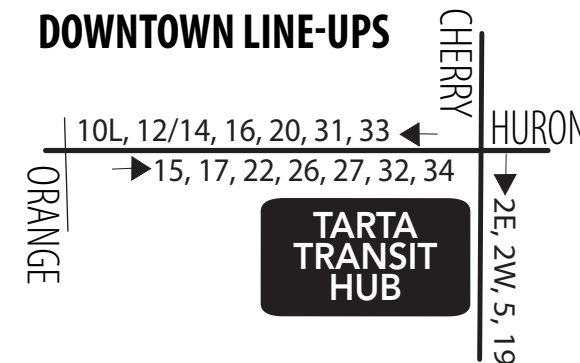

**12 Monday-Friday**  
**Inbound** (to Downtown)

Seaman & Van Buren	Wheeling & York	Front & E. Broadway	TARTA Transit Hub
3	4	5	1
5:53	5:59	6:05	6:15
6:53	6:59	7:05	7:15
7:53	7:59	8:05	8:15
8:53	8:59	9:05	9:15
9:53	9:59	10:05	10:15
10:53	10:59	11:05	11:15
11:53	11:59	12:05	12:15
12:53	12:59	1:05	1:15
1:53	1:59	2:05	2:15
2:53	2:59	3:05	3:15
3:53	3:59	4:05	4:15
4:53	4:59	5:05	5:15
5:53	5:59	6:05	6:15
6:53	6:59	7:05	7:15
7:53	7:59	8:05	8:15
8:53	8:59	9:05	9:15

**No passenger stops are made in construction zones.**

**12 Saturday/Sunday**  
**Inbound** (to Downtown)

Days Running	Seaman & Van Buren	Wheeling & York	Front & E. Broadway	TARTA Transit Hub
	3	4	5	1
Sat/Sun	6:53	6:59	7:05	7:15
Sat/Sun	7:53	7:59	8:05	8:15
Sat/Sun	8:53	8:59	9:05	9:15
Sat/Sun	9:53	9:59	10:05	10:15
Sat/Sun	10:53	10:59	11:05	11:15
Sat/Sun	11:53	11:59	12:05	12:15
Sat/Sun	12:53	12:59	1:05	1:15
Sat/Sun	1:53	1:59	2:05	2:15
Sat/Sun	2:53	2:59	3:05	3:15
Sat/Sun	3:53	3:59	4:05	4:15
Sat/Sun	4:53	4:59	5:05	5:15
Sat/Sun	5:53	5:59	6:05	6:15
Sat/Sun	6:53	6:59	7:05	7:15
<b>Sat Only</b>	<b>7:53</b>	<b>7:59</b>	<b>8:05</b>	<b>8:15</b>

**12 Saturday/Sunday**  
**Outbound** (from Downtown)

TARTA Transit Hub	Starr & E. Broadway	Seaman & Van Buren
1	2	3
7:30	7:38	7:46
8:30	8:38	8:46
9:30	9:38	9:46
10:30	10:38	10:46
11:30	11:38	11:46
12:30	12:38	12:46
1:30	1:38	1:46
2:30	2:38	2:46
3:30	3:38	3:46
4:30	4:38	4:46
5:30	5:38	5:46
6:30	6:38	6:46
7:30	7:38	7:46
<b>8:30</b>	<b>8:38</b>	<b>8:46</b>

Holiday Service = Sunday Service

**DOWNTOWN LINE-UPS**

- ToledoAreaRTA
- Tarta\_Toledo
- Tarta\_RTA