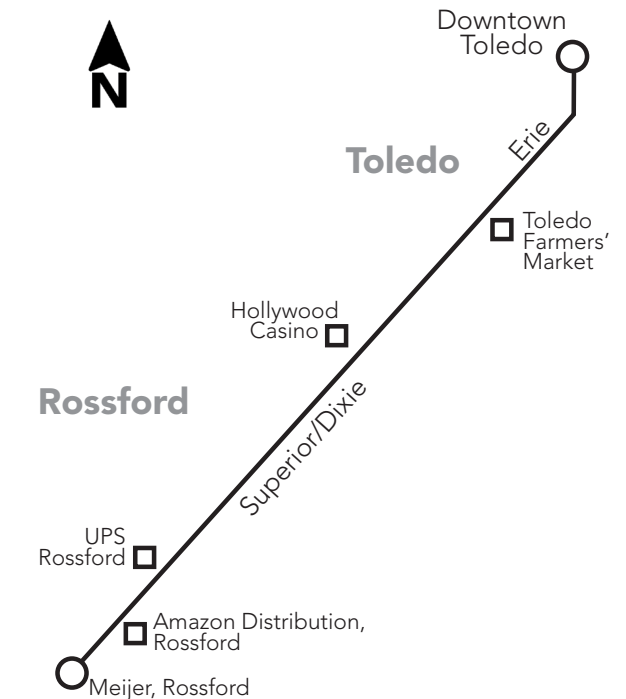

10L

Bus Route Timetable and Map

10L Rossford

Effective September 29, 2024
 A partir del 29 de septiembre de 2024

**10L Monday-Friday
Inbound** (to Downtown)

Meijer/ Rossford	Bass Pro/ Rossford	Lime City & Schreier	Superior & Glenwood	Hollywood Casino	Toledo Farmers' Market	TARTA Transit Hub
9	8	5	4	3	2	1
—	—	—	—	—	—	—
5:14	5:19	5:29	5:34	5:38	5:44	5:50
5:44	5:49	5:59	6:04	6:08	6:14	6:20
6:44	6:49	6:59	7:04	7:08	7:14	7:20
7:44	7:49	7:59	8:04	8:08	8:14	8:20
8:44	8:49	8:59	9:04	9:08	9:14	9:20
9:44	9:49	9:59	10:04	10:08	10:14	10:20
10:44	10:49	10:59	11:04	11:08	11:14	11:20
11:44	11:49	11:59	12:04	12:08	12:14	12:20
12:44	12:49	12:59	1:04	1:08	1:14	1:20
1:44	1:49	1:59	2:04	2:08	2:14	2:20
2:44	2:49	2:59	3:04	3:08	3:14	3:20
3:44	3:49	3:59	4:04	4:08	4:14	4:20
4:44	4:49	4:59	5:04	5:08	5:14	5:20
5:44	5:49	5:59	6:04	6:08	6:14	6:20
6:44	6:49	6:59	7:04	7:08	7:14	7:20
7:44	7:49	7:59	8:04	8:08	8:14	8:20
8:44	8:49	8:59	9:04	9:08	9:14	9:20
Las áreas sombreadas indican horas de la tarde.						

**10L Saturday/Sunday
Outbound** (from Downtown)

TARTA Transit Hub	Toledo Farmers' Market	Hollywood Casino	Superior & Glenwood	Lime City & Schreier	UPS Rossford	Amazon Fulfillment	Meijer/ Rossford	
1	2	3	4	5	6	7	9	
—	—	—	—	—	6:27	6:37	6:42	
7:30	7:36	7:45	7:50	7:54	7:57	8:07	8:09	
9:00	9:06	9:15	9:20	9:24	9:27	9:37	9:39	
10:30	10:36	10:45	10:50	10:54	10:57	11:07	11:09	
12:00	12:06	12:15	12:20	12:24	12:27	12:37	12:39	
1:30	1:36	1:45	1:50	1:54	1:57	2:07	2:09	
3:00	3:06	3:15	3:20	3:24	3:27	3:37	3:39	
4:30	4:36	4:45	4:50	4:54	4:57	5:07	5:09	
6:00	6:06	6:15	6:20	6:24	6:27	6:37	6:39	
7:30	7:36	7:45	7:50	7:54	7:57	8:07	8:09	
Sat Only	9:00	9:06	9:15	9:20	9:24	9:27	9:37	9:39