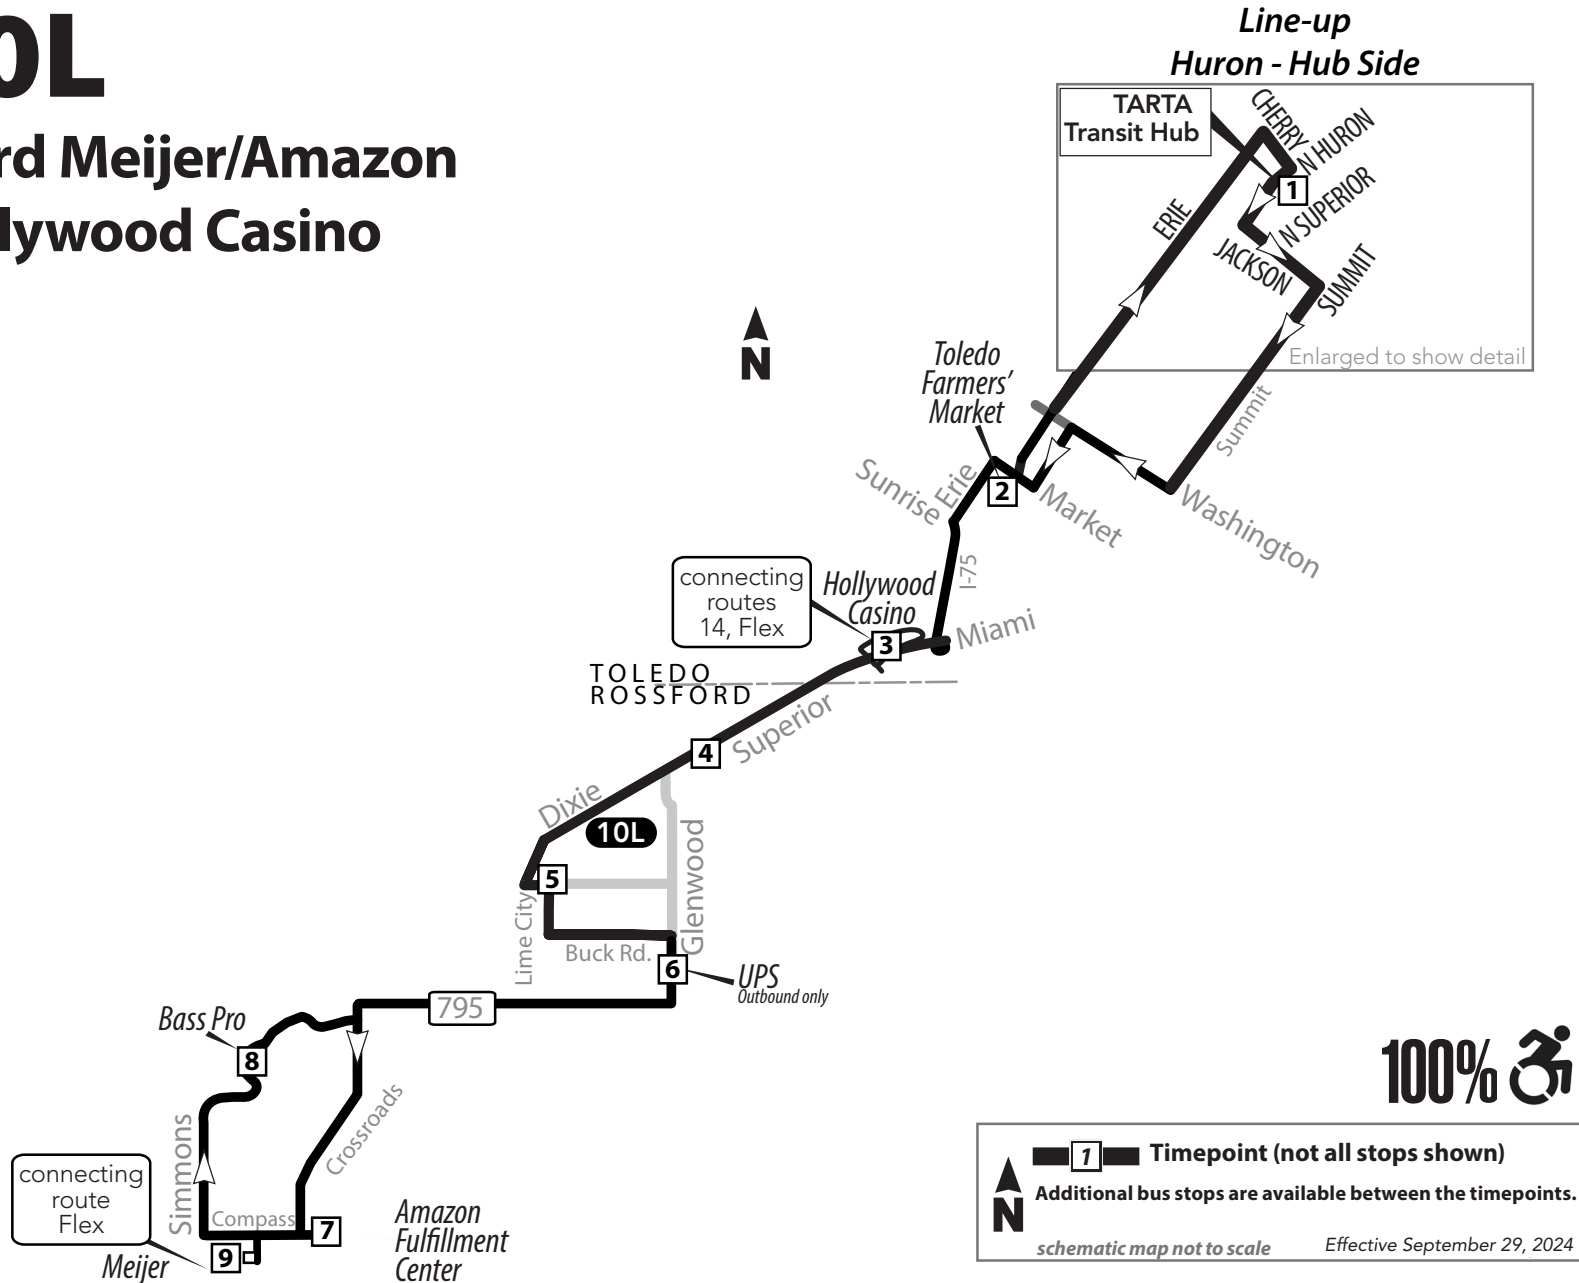

10L

Rossford Meijer/Amazon via Hollywood Casino

Contact Us

Information Line/Hours
419-243-RIDE (7433)
TTY Users: 7-1-1 or 1-800-750-0750
Monday – Friday: 8 a.m. – 5 p.m.
Weekends/Holidays: 8 a.m. – 5 p.m.

TARTA Flex Line/Hours
Reservations: 419-382-9901
Monday – Friday: 9 a.m. – 5 p.m.
Weekends/Holidays: 9 a.m. – 5 p.m.

TARPS Line/Hours
Reservations: 419-382-9901
Monday – Sunday: 9 a.m. – 5 p.m.
Holidays: 9 a.m. – 5 p.m.
Reservations may be made up to seven days in advance
Cancellation Line: 419-382-9915 (24 hours a day)

General Fare Information

Ages 19 and up — cash fare.....	$1.50
Youth Fare (ages 6-18) cash fare.....	75¢
Children 5 and under with adult (limit 2).....	FREE
TARTA Flex.....	$3.00
Senior Citizens/Medicare Card Holders*.....	75¢
Persons With Disabilities*.....	75¢
1-Day Pass.....	$3.00
7-Day Pass.....	$15.00
31-Day Pass.....	$45.00
Senior/Disabled/Veteran 7-Day Pass*.....	$7.50
Senior/Disabled/Veteran 31-Day Pass*.....	$22.50

*with TARTA Reduced Fare ID Card

Schedules are subject to change without notice.
All Scheduled Service is Open to the Public.
419-243-RIDE (419-243-7433) TARTA.com
TTY users call 711 or 1-800-750-0750