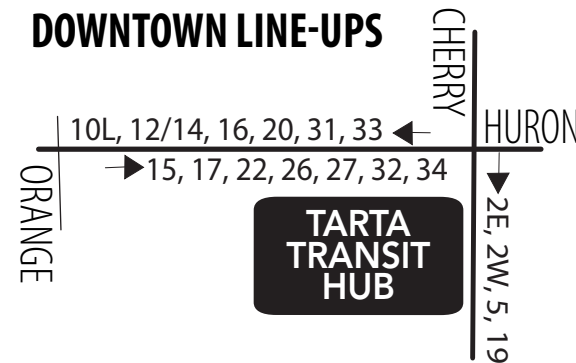

No passenger stops are made in construction zones.

**10L Saturday/Sunday
Inbound** (to Downtown)

Days Running	Meijer/ Rossford	Bass Pro/ Rossford	Lime City & Schreier	Superior & Glenwood	Hollywood Casino	Toledo Farmers' Market	TARTA Transit Hub
	9	8	5	4	3	2	1
Sat/Sun	—	—	—	—	—	—	—
Sat/Sun	6:42	6:47	6:57	7:01	7:05	7:11	7:18
Sat/Sun	8:12	8:17	8:27	8:31	8:35	8:41	8:48
Sat/Sun	9:39	9:44	9:54	9:58	10:02	10:08	10:15
Sat/Sun	11:12	11:17	11:27	11:31	11:35	11:41	11:48
Sat/Sun	12:42	12:47	12:57	1:01	1:05	1:11	1:18
Sat/Sun	2:12	2:17	2:27	2:31	2:35	2:41	2:48
Sat/Sun	3:42	3:47	3:57	4:01	4:05	4:11	4:18
Sat/Sun	5:09	5:14	5:24	5:28	5:32	5:38	5:45
Sat/Sun	6:42	6:47	6:57	7:01	7:05	7:11	7:18
Sat Only	8:12	8:17	8:27	8:31	8:35	8:41	8:48

**10L Saturday/Sunday
Outbound** (from Downtown)

TARTA Transit Hub	Toledo Farmers' Market	Hollywood Casino	Superior & Glenwood	Lime City & Schreier	UPS Rossford	Amazon Fulfillment	Meijer/ Rossford	
1	2	3	4	5	6	7	9	
—	—	—	—	—	6:27	6:37	6:42	
7:30	7:36	7:45	7:50	7:54	7:57	8:07	8:09	
9:00	9:06	9:15	9:20	9:24	9:27	9:37	9:39	
10:30	10:36	10:45	10:50	10:54	10:57	11:07	11:09	
12:00	12:06	12:15	12:20	12:24	12:27	12:37	12:39	
1:30	1:36	1:45	1:50	1:54	1:57	2:07	2:09	
3:00	3:06	3:15	3:20	3:24	3:27	3:37	3:39	
4:30	4:36	4:45	4:50	4:54	4:57	5:07	5:09	
6:00	6:06	6:15	6:20	6:24	6:27	6:37	6:39	
7:30	7:36	7:45	7:50	7:54	7:57	8:07	8:09	
Sat Only	9:00	9:06	9:15	9:20	9:24	9:27	9:37	9:39

Holiday Service = Sunday Service

DOWNTOWN LINE-UPS

- ToledoAreaRTA
- Tarta_Toledo
- Tarta_RTAA