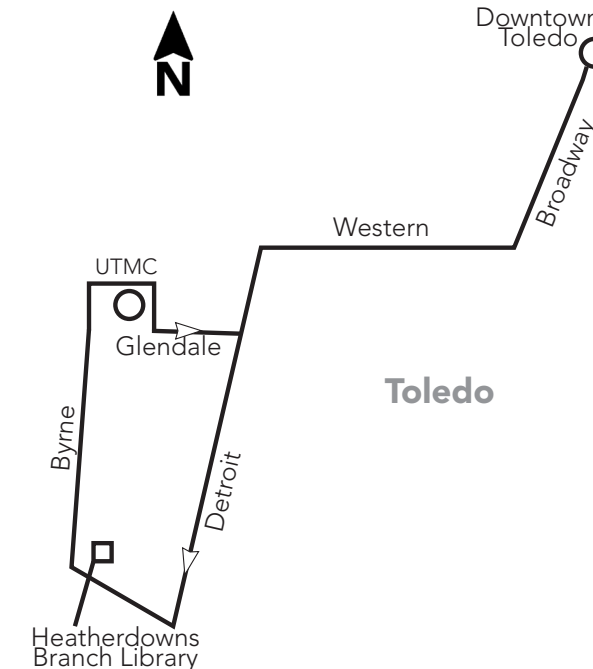

34

UT Medical Center via Western/Detroit/Byrne

Additional bus stops are available between the timepoints.

7 Timepoint

----- Route 34 OUTBOUND Only

..... Route 34 INBOUND Only

———— Route 34 Inbound and Outbound

34

Bus Route Timetable and Map

34 Western/Detroit

Effective June 30, 2024
 A partir del 30 de junio del 2024

34 Monday-Friday Inbound (to Downtown)

UTMC	Glendale/ Detroit	Western/ Spencer	TARTA Transit Hub
6	3	2	1
5:10	5:20	5:30	5:45
6:10	6:20	6:30	6:45
7:10	7:20	7:30	7:45
8:10	8:20	8:30	8:45
9:10	9:20	9:30	9:45
10:10	10:20	10:30	10:45
11:10	11:20	11:30	11:45
12:10	12:20	12:30	12:45
1:10	1:20	1:30	1:45
2:10	2:20	2:30	2:45
3:10	3:20	3:30	3:45
4:10	4:20	4:30	4:45
5:10	5:20	5:30	5:45
6:10	6:20	6:30	6:45
7:10	7:20	7:30	7:45
8:10	8:20	8:30	8:45
9:10	9:20	9:30	9:45

TARTA Flex

What is it?

TARTA Flex is an on-demand service designed to connect suburban and rural areas with TARTA's fixed-line service in Toledo. Customers can book a ride 30-to-60 minutes in advance, or schedule a trip the day before.

34 Saturday/Sunday Outbound (from Downtown)

TARTA Transit Hub	Western/ Spencer	Glendale/ Detroit	Detroit/ Copland	Byrne/ Glendale	UTMC
1	2	3	4	5	6
7:30	7:42	7:50	7:56	8:03	8:10
9:00	9:12	9:20	9:26	9:33	9:40
10:30	10:42	10:50	10:56	11:03	11:10
12:00	12:12	12:20	12:26	12:33	12:40
1:30	1:42	1:50	1:56	2:03	2:10
3:00	3:12	3:20	3:26	3:33	3:40
4:30	4:42	4:50	4:56	5:03	5:10
6:00	6:12	6:20	6:26	6:33	6:40
7:30	7:42	7:50	7:56	8:03	8:10