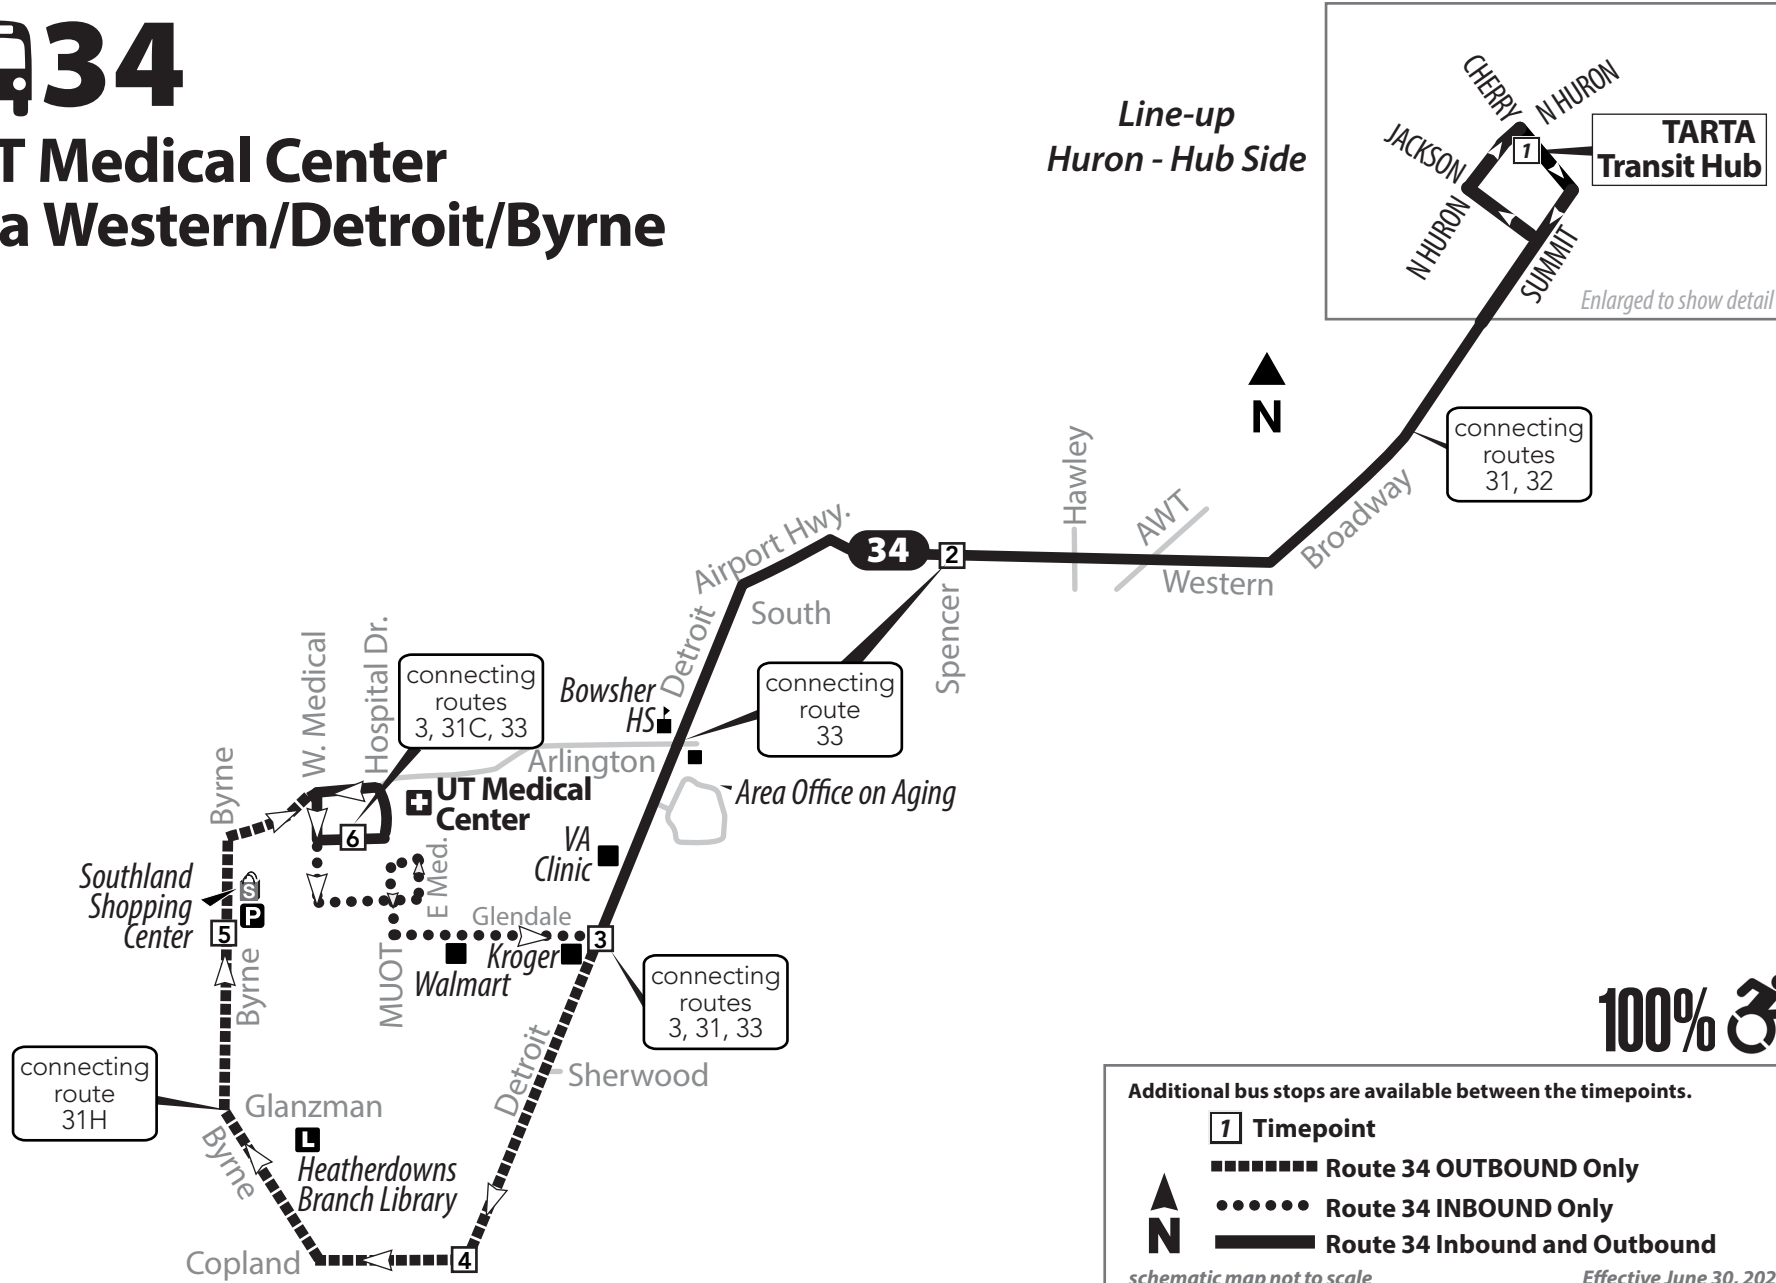

34

UT Medical Center via Western/Detroit/Byrne

Additional bus stops are available between the timepoints.

7 Timepoint

----- Route 34 OUTBOUND Only

..... Route 34 INBOUND Only

———— Route 34 Inbound and Outbound

34

Bus Route Timetable and Map

34 Western/Detroit

Effective June 30, 2024
 A partir del 30 de junio del 2024

34 Monday-Friday Inbound (to Downtown)

UTMC	Glendale/ Detroit	Western/ Spencer	TARTA Transit Hub
6	3	2	1
5:10	5:20	5:30	5:45
6:10	6:20	6:30	6:45
7:10	7:20	7:30	7:45
8:10	8:20	8:30	8:45
9:10	9:20	9:30	9:45
10:10	10:20	10:30	10:45
11:10	11:20	11:30	11:45
12:10	12:20	12:30	12:45
1:10	1:20	1:30	1:45
2:10	2:20	2:30	2:45
3:10	3:20	3:30	3:45
4:10	4:20	4:30	4:45
5:10	5:20	5:30	5:45
6:10	6:20	6:30	6:45
7:10	7:20	7:30	7:45
8:10	8:20	8:30	8:45
9:10	9:20	9:30	9:45

TARTA Flex

What is it?

TARTA Flex is an on-demand service designed to connect suburban and rural areas with TARTA's fixed-line service in Toledo. Customers can book a ride 30-to-60 minutes in advance, or schedule a trip the day before.

34 Saturday/Sunday Outbound (from Downtown)

TARTA Transit Hub	Western/ Spencer	Glendale/ Detroit	Detroit/ Copland	Byrne/ Glendale	UTMC
1	2	3	4	5	6
7:30	7:42	7:50	7:56	8:03	8:10
9:00	9:12	9:20	9:26	9:33	9:40
10:30	10:42	10:50	10:56	11:03	11:10
12:00	12:12	12:20	12:26	12:33	12:40
1:30	1:42	1:50	1:56	2:03	2:10
3:00	3:12	3:20	3:26	3:33	3:40
4:30	4:42	4:50	4:56	5:03	5:10
6:00	6:12	6:20	6:26	6:33	6:40
7:30	7:42	7:50	7:56	8:03	8:10