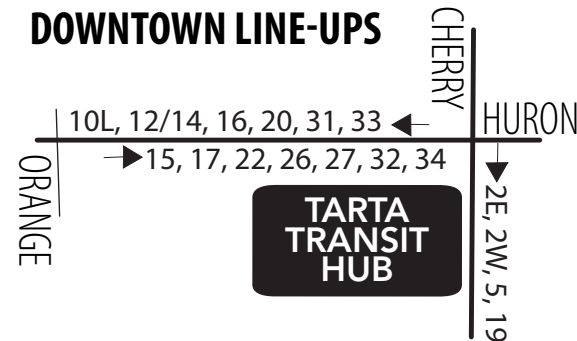

DOWNTOWN LINE-UPS

- ToledoAreaRTA
- Tarta_Toledo
- Tarta_RTAToledo