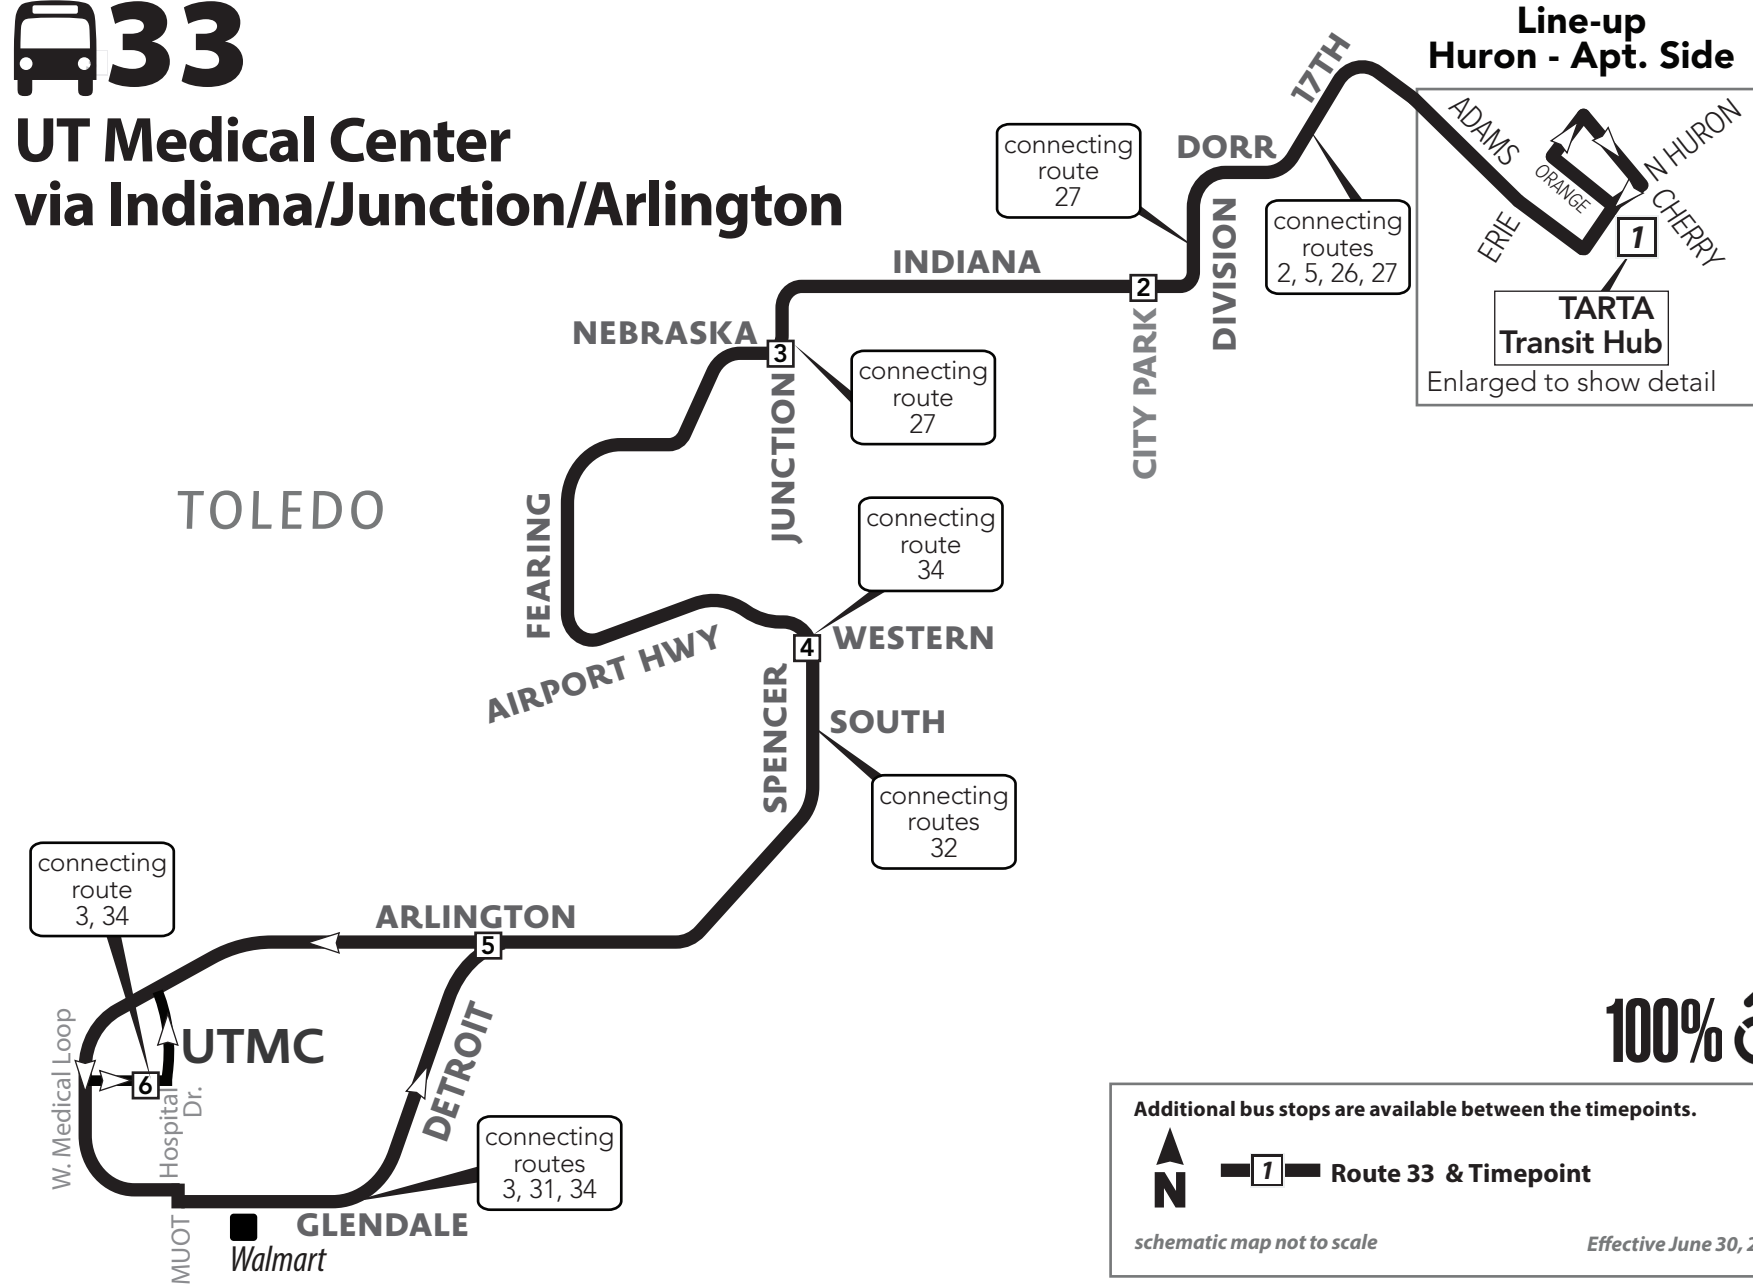

UT Medical Center via Indiana/Junction/Arlington

Additional bus stops are available between the timepoints.

Route 33 & Timepoint

schematic map not to scale *Effective June 30, 2024*

Contact Us

Information Line/Hours

33 Monday-Friday

Outbound (from Downtown)

TARTA Transit Hub	Indiana/ City Park	Junction/ Nebraska	Western/ Spencer	Arlington/ Detroit	UTMC
1	2	3	4	5	6
6:00	6:09	6:14	6:20	6:26	6:29
6:30	6:39	6:44	6:50	6:56	6:59
7:30	7:39	7:44	7:50	7:56	7:59
8:30	8:39	8:44	8:50	8:56	8:59
9:30	9:39	9:44	9:50	9:56	9:59
10:30	10:39	10:44	10:50	10:56	10:59
11:30	11:39	11:44	11:50	11:56	11:59
12:30	12:39	12:44	12:50	12:56	12:59
1:30	1:39	1:44	1:50	1:56	1:59
2:30	2:39	2:44	2:50	2:56	2:59
3:30	3:39	3:44	3:50	3:56	3:59
4:30	4:39	4:44	4:50	4:56	4:59
5:30	5:39	5:44	5:50	5:56	5:59
6:30	6:39	6:44	6:50	6:56	6:59
7:30	7:39	7:44	7:50	7:56	7:59
8:30	8:39	8:44	8:50	8:56	8:59
9:30	9:39	9:44	9:50	9:56	9:59
10:00	10:09	10:14	10:20	10:26	10:29

TARTA Flex

What is it?

TARTA Flex is an on-demand service designed to connect suburban and rural areas with TARTA's fixed-line service in Toledo. Customers can book a ride 30-to-60 minutes in advance, or schedule a trip the day before.

33 Saturday/Sunday

Outbound (from Downtown)

TARTA Transit Hub	Indiana/ City Park	Junction/ Nebraska	Western/ Spencer	Arlington/ Detroit	UTMC
1	2	3	4	5	6
7:30	7:39	7:44	7:50	7:56	7:59
9:00	9:09	9:14	9:20	9:26	9:29
10:30	10:39	10:44	10:50	10:56	10:59
12:00	12:09	12:14	12:20	12:26	12:29
1:30	1:39	1:44	1:50	1:56	1:59
3:00	3:09	3:14	3:20	3:26	3:29
4:30	4:39	4:44	4:50	4:56	4:59
6:00	6:09	6:14	6:20	6:26	6:29
7:30	7:39	7:44	7:50	7:56	7:59
9:00	9:09	9:14	9:20	9:26	9:29