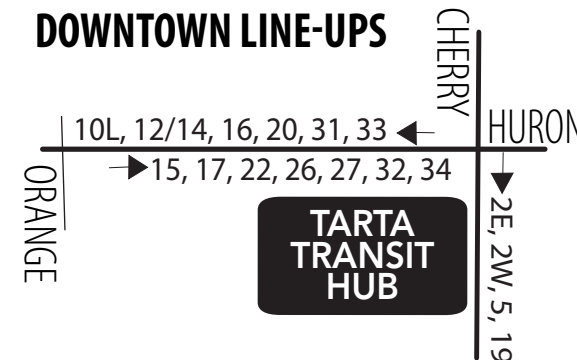

No passenger stops are made in construction zones.

33 Saturday/Sunday

Inbound (to Downtown)

Days Running	UTMC	Arlington/ Detroit	Western/ Spencer	Junction/ Nebraska	Indiana/ City Park	TARTA Transit Hub
	6	5	4	3	2	1
Sat/Sun	6:34	6:45	6:51	6:58	7:03	7:15
Sat/Sun	8:04	8:15	8:21	8:28	8:33	8:45
Sat/Sun	9:34	9:45	9:51	9:58	10:03	10:15
Sat/Sun	11:04	11:15	11:21	11:28	11:33	11:45
Sat/Sun	12:34	12:45	12:51	12:58	1:03	1:15
Sat/Sun	2:04	2:15	2:21	2:28	2:33	2:45
Sat/Sun	3:34	3:45	3:51	3:58	4:03	4:15
Sat/Sun	5:04	5:15	5:21	5:28	5:33	5:45
Sat/Sun	6:34	6:45	6:51	6:58	7:03	7:15
Sat only	8:04	8:15	8:21	8:28	8:33	8:45

33 Saturday/Sunday

Outbound (from Downtown)

TARTA Transit Hub	Indiana/ City Park	Junction/ Nebraska	Western/ Spencer	Arlington/ Detroit	UTMC
1	2	3	4	5	6
7:30	7:39	7:44	7:50	7:56	7:59
9:00	9:09	9:14	9:20	9:26	9:29
10:30	10:39	10:44	10:50	10:56	10:59
12:00	12:09	12:14	12:20	12:26	12:29
1:30	1:39	1:44	1:50	1:56	1:59
3:00	3:09	3:14	3:20	3:26	3:29
4:30	4:39	4:44	4:50	4:56	4:59
6:00	6:09	6:14	6:20	6:26	6:29
7:30	7:39	7:44	7:50	7:56	7:59
9:00	9:09	9:14	9:20	9:26	9:29

DOWNTOWN LINE-UPS

Holiday Service = Sunday Service

ToledoAreaRTA

Tarta_Toledo

Tarta_RTA