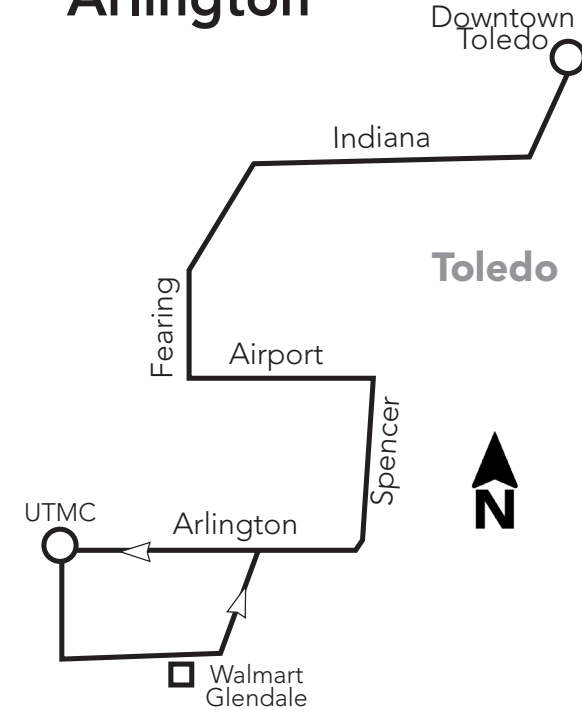

Bus Route Timetable and Map

33 Indiana/Junction/ Arlington

Effective June 30, 2024
 A partir del 30 de junio del 2024

33 Monday-Friday

Inbound (to Downtown)

UTMC	Arlington/ Detroit	Western/ Spencer	Junction/ Nebraska	Indiana/ City Park	TARTA Transit Hub
6	5	4	3	2	1
5:04	5:15	5:21	5:28	5:33	5:45
6:04	6:15	6:21	6:28	6:33	6:45
7:04	7:15	7:21	7:28	7:33	7:45
8:04	8:15	8:21	8:28	8:33	8:45
9:04	9:15	9:21	9:28	9:33	9:45
10:04	10:15	10:21	10:28	10:33	10:45
11:04	11:15	11:21	11:28	11:33	11:45
12:04	12:15	12:21	12:28	12:33	12:45
1:04	1:15	1:21	1:28	1:33	1:45
2:04	2:15	2:21	2:28	2:33	2:45
3:04	3:15	3:21	3:28	3:33	3:45
4:04	4:15	4:21	4:28	4:33	4:45
5:04	5:15	5:21	5:28	5:33	5:45
6:04	6:15	6:21	6:28	6:33	6:45
7:04	7:15	7:21	7:28	7:33	7:45
8:04	8:15	8:21	8:28	8:33	8:45
9:04	9:15	9:21	9:28	9:33	9:45

TARTA Flex

What is it?

TARTA Flex is an on-demand service designed to connect suburban and rural areas with TARTA's fixed-line service in Toledo. Customers can book a ride 30-to-60 minutes in advance, or schedule a trip the day before.

33 Saturday/Sunday

Outbound (from Downtown)

TARTA Transit Hub	Indiana/ City Park	Junction/ Nebraska	Western/ Spencer	Arlington/ Detroit	UTMC
1	2	3	4	5	6
7:30	7:39	7:44	7:50	7:56	7:59
9:00	9:09	9:14	9:20	9:26	9:29
10:30	10:39	10:44	10:50	10:56	10:59
12:00	12:09	12:14	12:20	12:26	12:29
1:30	1:39	1:44	1:50	1:56	1:59
3:00	3:09	3:14	3:20	3:26	3:29
4:30	4:39	4:44	4:50	4:56	4:59
6:00	6:09	6:14	6:20	6:26	6:29
7:30	7:39	7:44	7:50	7:56	7:59
9:00	9:09	9:14	9:20	9:26	9:29