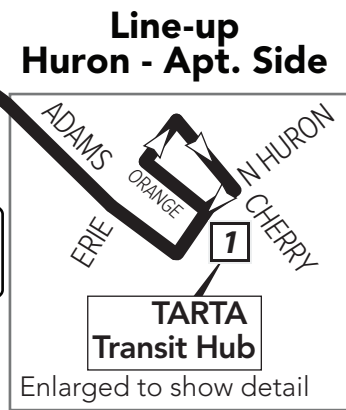

UT Medical Center via Indiana/Junction/Arlington

Additional bus stops are available between the timepoints.

Route 33 & Timepoint

schematic map not to scale *Effective June 30, 2024*

Contact Us

Information Line/Hours

33 Monday-Friday

Outbound (from Downtown)

TARTA Transit Hub	Indiana/ City Park	Junction/ Nebraska	Western/ Spencer	Arlington/ Detroit	UTMC
1	2	3	4	5	6
6:00	6:09	6:14	6:20	6:26	6:29
6:30	6:39	6:44	6:50	6:56	6:59
7:30	7:39	7:44	7:50	7:56	7:59
8:30	8:39	8:44	8:50	8:56	8:59
9:30	9:39	9:44	9:50	9:56	9:59
10:30	10:39	10:44	10:50	10:56	10:59
11:30	11:39	11:44	11:50	11:56	11:59
12:30	12:39	12:44	12:50	12:56	12:59
1:30	1:39	1:44	1:50	1:56	1:59
2:30	2:39	2:44	2:50	2:56	2:59
3:30	3:39	3:44	3:50	3:56	3:59
4:30	4:39	4:44	4:50	4:56	4:59
5:30	5:39	5:44	5:50	5:56	5:59
6:30	6:39	6:44	6:50	6:56	6:59
7:30	7:39	7:44	7:50	7:56	7:59
8:30	8:39	8:44	8:50	8:56	8:59
9:30	9:39	9:44	9:50	9:56	9:59
10:00	10:09	10:14	10:20	10:26	10:29

33 Saturday/Sunday

Outbound (from Downtown)

TARTA Transit Hub	Indiana/ City Park	Junction/ Nebraska	Western/ Spencer	Arlington/ Detroit	UTMC
1	2	3	4	5	6
7:30	7:39	7:44	7:50	7:56	7:59
9:00	9:09	9:14	9:20	9:26	9:29
10:30	10:39	10:44	10:50	10:56	10:59
12:00	12:09	12:14	12:20	12:26	12:29
1:30	1:39	1:44	1:50	1:56	1:59
3:00	3:09	3:14	3:20	3:26	3:29
4:30	4:39	4:44	4:50	4:56	4:59
6:00	6:09	6:14	6:20	6:26	6:29
7:30	7:39	7:44	7:50	7:56	7:59
9:00	9:09	9:14	9:20	9:26	9:29

DOWNTOWN LINE-UPS

Holiday Service = Sunday Service

ToledoAreaRTA

Tarta_Toledo

Tarta_RTA