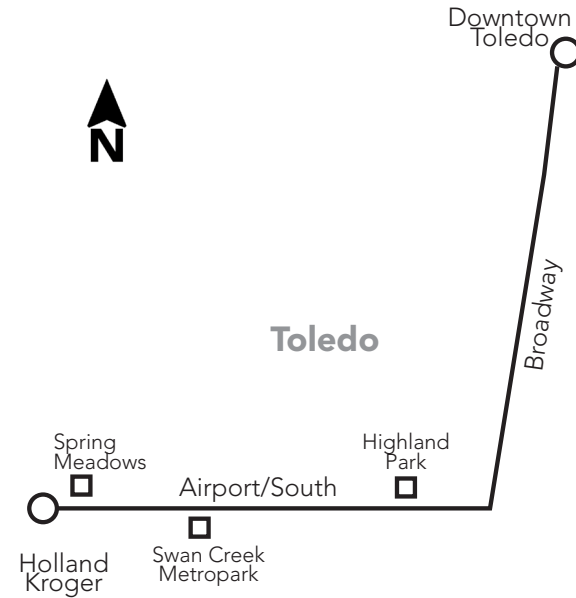

32

32 Holland via Broadway/South/Airport Hwy.

Additional bus stops are available between the timepoints.

  **Route 32 & Timepoint**

schematic map not to scale *Effective June 30, 2024*

Contact Us

Information Line/Hours

32

Bus Route Timetable and Map

32 Holland/Airport/South

Effective June 30, 2024
 A partir del 30 de junio del 2024

32 Monday-Friday

Inbound (to Downtown)

Holland Kroger	Spring Meadows Walmart	Home Depot	Airport/Byrne	South/Spencer	TARTA Transit Hub
6	5	4	3	2	1
4:58	5:04	5:10	5:20	5:30	5:45
5:58	6:04	6:10	6:20	6:30	6:45
6:58	7:04	7:10	7:20	7:30	7:45
7:58	8:04	8:10	8:20	8:30	8:45
8:58	9:04	9:10	9:20	9:30	9:45
9:58	10:04	10:10	10:20	10:30	10:45
10:58	11:04	11:10	11:20	11:30	11:45
11:58	12:04	12:10	12:20	12:30	12:45
12:58	1:04	1:10	1:20	1:30	1:45
1:58	2:04	2:10	2:20	2:30	2:45
2:58	3:04	3:10	3:20	3:30	3:45
3:58	4:04	4:10	4:20	4:30	4:45
4:58	5:04	5:10	5:20	5:30	5:45
5:58	6:04	6:10	6:20	6:30	6:45
6:58	7:04	7:10	7:20	7:30	7:45
7:58	8:04	8:10	8:20	8:30	8:45
8:58	9:04	9:10	9:20	9:30	9:45

32 Monday-Friday

Outbound from Downtown

TARTA Transit Hub	South/Spencer	Airport/Byrne	Home Depot	Spring Meadows Walmart	Holland Kroger
1	2	3	4	5	6
6:00	6:11	6:21	6:32	6:38	6:48
7:00	7:11	7:21	7:32	7:38	7:48
8:00	8:11	8:21	8:32	8:38	8:48
9:00	9:11	9:21	9:32	9:38	9:48
10:00	10:11	10:21	10:32	10:38	10:48
11:00	11:11	11:21	11:32	11:38	11:48
12:00	12:11	12:21	12:32	12:38	12:48
1:00	1:11	1:21	1:32	1:38	1:48
2:00	2:11	2:21	2:32	2:38	2:48
3:00	3:11	3:21	3:32	3:38	3:48
4:00	4:11	4:21	4:32	4:38	4:48
5:00	5:11	5:21	5:32	5:38	5:48
6:00	6:11	6:21	6:32	6:38	6:48
7:00	7:11	7:21	7:32	7:38	7:48
8:00	8:11	8:21	8:32	8:38	8:48
9:00	9:11	9:21	9:32	9:38	9:48
10:00	10:11	10:21	10:32	10:38	10:48

TARTA Flex

What is it?

TARTA Flex is an on-demand service designed to connect suburban and rural areas with TARTA's fixed-line service in Toledo. Customers can book a ride 30-to-60 minutes in advance, or schedule a trip the day before.