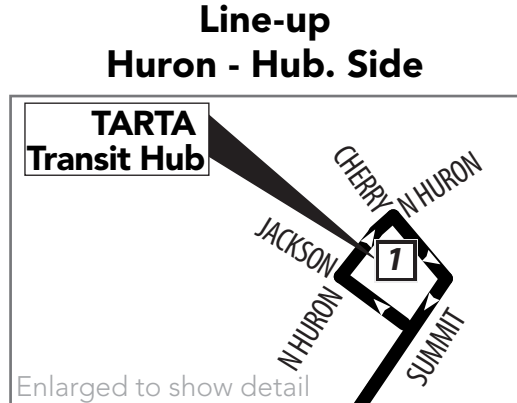

32

32 Holland via Broadway/South/Airport Hwy.

Additional bus stops are available between the timepoints.

  **Route 32 & Timepoint**

schematic map not to scale *Effective June 30, 2024*

Contact Us

Information Line/Hours

32 Monday-Friday

Outbound from Downtown

TARTA Transit Hub	South/Spencer	Airport/Byrne	Home Depot	Spring Meadows Walmart	Holland Kroger
1	2	3	4	5	6
6:00	6:11	6:21	6:32	6:38	6:48
7:00	7:11	7:21	7:32	7:38	7:48
8:00	8:11	8:21	8:32	8:38	8:48
9:00	9:11	9:21	9:32	9:38	9:48
10:00	10:11	10:21	10:32	10:38	10:48
11:00	11:11	11:21	11:32	11:38	11:48
12:00	12:11	12:21	12:32	12:38	12:48
1:00	1:11	1:21	1:32	1:38	1:48
2:00	2:11	2:21	2:32	2:38	2:48
3:00	3:11	3:21	3:32	3:38	3:48
4:00	4:11	4:21	4:32	4:38	4:48
5:00	5:11	5:21	5:32	5:38	5:48
6:00	6:11	6:21	6:32	6:38	6:48
7:00	7:11	7:21	7:32	7:38	7:48
8:00	8:11	8:21	8:32	8:38	8:48
9:00	9:11	9:21	9:32	9:38	9:48
10:00	10:11	10:21	10:32	10:38	10:48

TARTA Flex

What is it?

TARTA Flex is an on-demand service designed to connect suburban and rural areas with TARTA's fixed-line service in Toledo. Customers can book a ride 30-to-60 minutes in advance, or schedule a trip the day before.

DOWNTOWN LINE-UPS

Holiday Service = Sunday Service

ToledoAreaRTA

Tarta_Toledo

Tarta_RTAT

Holidays

Holidays include: New Year's Day, Memorial Day, Independence Day (July 4), Labor Day, Thanksgiving Day and Christmas Day.