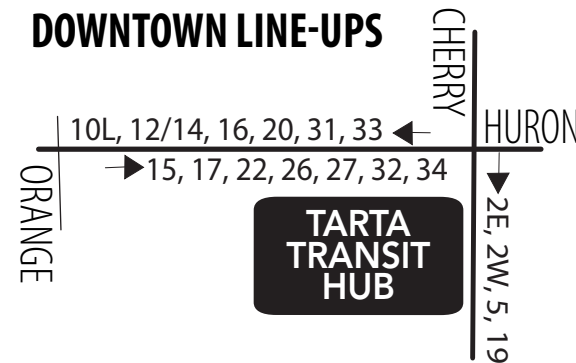

DOWNTOWN LINE-UPS

Holiday Service = Sunday Service

ToledoAreaRTA

Tarta_Toledo

Tarta_RTAT

Holidays

Holidays include: New Year's Day, Memorial Day, Independence Day (July 4), Labor Day, Thanksgiving Day and Christmas Day.

This schedule is subject to change without notice. Traffic and weather conditions may delay buses. Get updates on service at tarta.com or 419-243-7433.