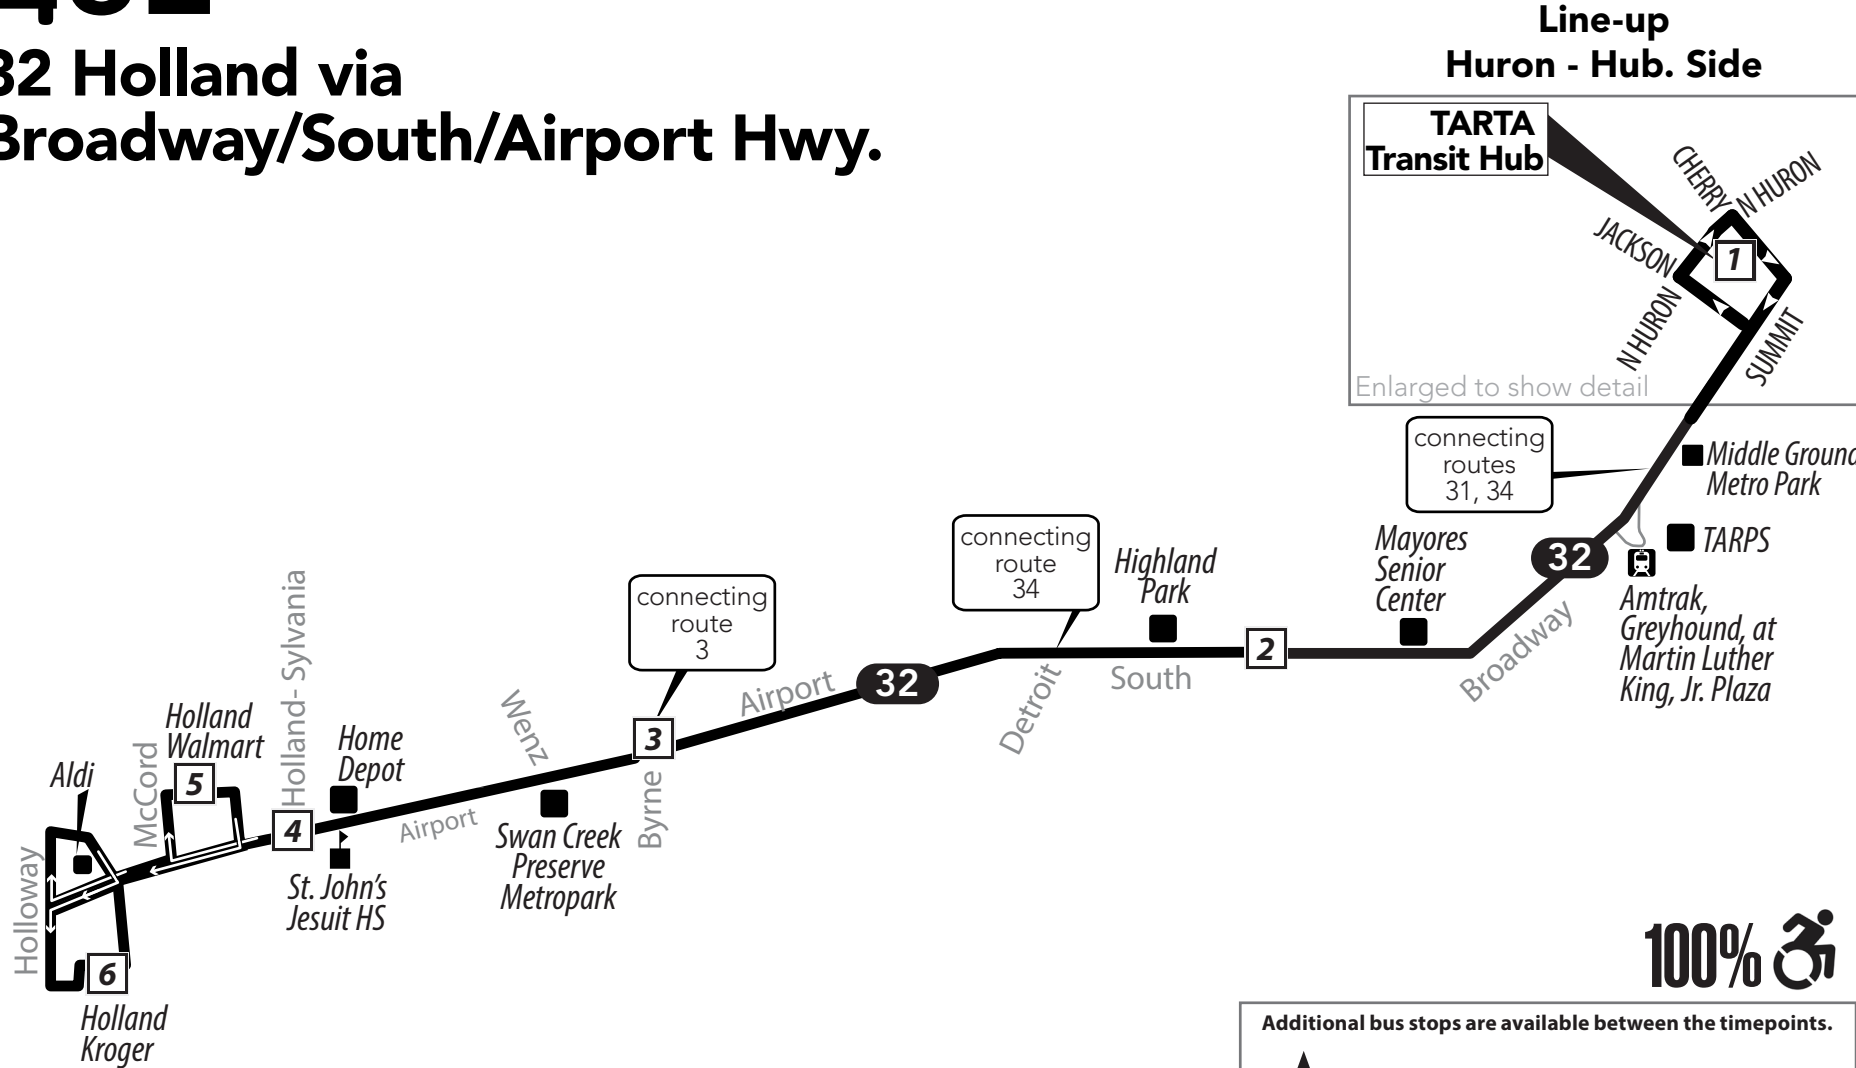

32

32 Holland via Broadway/South/Airport Hwy.

Additional bus stops are available between the timepoints.

  **Route 32 & Timepoint**

schematic map not to scale *Effective June 30, 2024*

Contact Us

Information Line/Hours

32

Bus Route Timetable and Map

32 Holland/Airport/South

Effective June 30, 2024
 A partir del 30 de junio del 2024

32 Monday-Friday

Inbound (to Downtown)

Holland Kroger	Spring Meadows Walmart	Home Depot	Airport/Byrne	South/Spencer	TARTA Transit Hub
6	5	4	3	2	1
4:58	5:04	5:10	5:20	5:30	5:45
5:58	6:04	6:10	6:20	6:30	6:45
6:58	7:04	7:10	7:20	7:30	7:45
7:58	8:04	8:10	8:20	8:30	8:45
8:58	9:04	9:10	9:20	9:30	9:45
9:58	10:04	10:10	10:20	10:30	10:45
10:58	11:04	11:10	11:20	11:30	11:45
11:58	12:04	12:10	12:20	12:30	12:45
12:58	1:04	1:10	1:20	1:30	1:45
1:58	2:04	2:10	2:20	2:30	2:45
2:58	3:04	3:10	3:20	3:30	3:45
3:58	4:04	4:10	4:20	4:30	4:45
4:58	5:04	5:10	5:20	5:30	5:45
5:58	6:04	6:10	6:20	6:30	6:45
6:58	7:04	7:10	7:20	7:30	7:45
7:58	8:04	8:10	8:20	8:30	8:45
8:58	9:04	9:10	9:20	9:30	9:45

32 Monday-Friday

Outbound from Downtown

TARTA Transit Hub	South/Spencer	Airport/Byrne	Home Depot	Spring Meadows Walmart	Holland Kroger
1	2	3	4	5	6
6:00	6:11	6:21	6:32	6:38	6:48
7:00	7:11	7:21	7:32	7:38	7:48
8:00	8:11	8:21	8:32	8:38	8:48
9:00	9:11	9:21	9:32	9:38	9:48
10:00	10:11	10:21	10:32	10:38	10:48
11:00	11:11	11:21	11:32	11:38	11:48
12:00	12:11	12:21	12:32	12:38	12:48
1:00	1:11	1:21	1:32	1:38	1:48
2:00	2:11	2:21	2:32	2:38	2:48
3:00	3:11	3:21	3:32	3:38	3:48
4:00	4:11	4:21	4:32	4:38	4:48
5:00	5:11	5:21	5:32	5:38	5:48
6:00	6:11	6:21	6:32	6:38	6:48
7:00	7:11	7:21	7:32	7:38	7:48
8:00	8:11	8:21	8:32	8:38	8:48
9:00	9:11	9:21	9:32	9:38	9:48
10:00	10:11	10:21	10:32	10:38	10:48

TARTA Flex

What is it?

TARTA Flex is an on-demand service designed to connect suburban and rural areas with TARTA's fixed-line service in Toledo. Customers can book a ride 30-to-60 minutes in advance, or schedule a trip the day before.