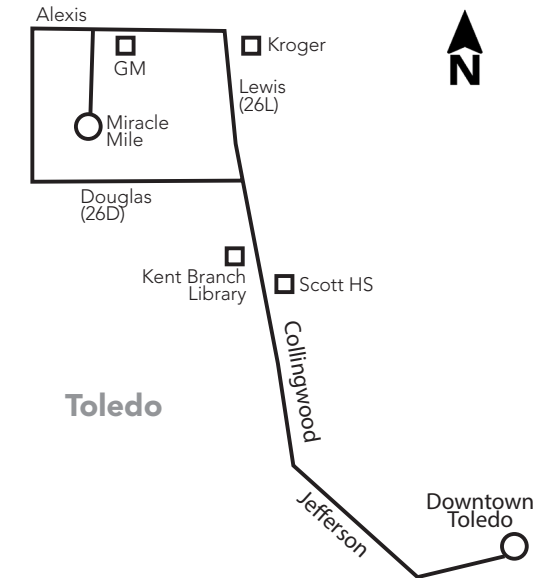

26 Miracle Mile via Douglas/Berdan 26D or Lewis/Alexis 26L

Contact Us

Information Line/Hours

419-243-RIDE (7433)
TTY Users: 7-1-1 or 1-800-750-0750
Monday – Friday: 8 a.m. – 5 p.m.
Weekends/Holidays: 8 a.m. – 5 p.m.

Bus Route Timetable and Map

26D Douglas/Alexis 26L Lewis/Alexis

Effective June 30, 2024
A partir del 30 de junio del 2024

Additional bus stops are available between the timepoints.

 **1** Route 26D & Timepoint

26 Monday-Friday Outbound (from Downtown)

Route	TARTA Transit Hub	Collingwood at Central	Lewis/Laskey	Berdan/ Douglas	Brooke Park	Miracle Mile
	1	2	3	4	5	6
26L	6:00	6:12	6:20	—	—	6:32
26D	7:00	7:12	—	7:21	7:32	7:39
26L	8:00	8:12	8:20	—	—	8:32
26D	9:00	9:12	—	9:21	9:32	9:39
26L	10:00	10:12	10:20	—	—	10:32
26D	11:00	11:12	—	11:21	11:32	11:39
26L	12:00	12:12	12:20	—	—	12:32
26D	1:00	1:12	—	1:21	1:32	1:39
26L	2:00	2:12	2:20	—	—	2:32
26D	3:00	3:12	—	3:21	3:32	3:39
26L	4:00	4:12	4:20	—	—	4:32
26D	5:00	5:12	—	5:21	5:32	5:39
26L	6:00	6:12	6:20	—	—	6:32
26D	7:00	7:12	—	7:21	7:32	7:39
26L	8:00	8:12	8:20	—	—	8:32
26D	9:00	9:12	—	9:21	9:32	9:39
26L	10:00	10:12	10:20	—	—	10:32

26 Saturday/Sunday Outbound (from Downtown)

Days Running	Route	TARTA Transit Hub	Collingwood at Central	Lewis/Laskey	Berdan/ Douglas	Brooke Park	Miracle Mile
		1	2	3	4	5	6
Sat/Sun	26L	7:30	7:42	7:50	—	—	8:02
Sat/Sun	26D	9:00	9:12	—	9:21	9:32	9:39
Sat/Sun	26L	10:30	10:42	10:50	—	—	11:02
Sat/Sun	26D	12:00	12:12	—	12:21	12:32	12:39
Sat/Sun	26L	1:30	1:42	1:50	—	—	2:02
Sat/Sun	26D	3:00	3:12	—	3:21	3:32	3:39
Sat/Sun	26L	4:30	4:42	4:50	—	—	5:02
Sat/Sun	26D	6:00	6:12	—	6:21	6:32	6:39
Sat only	26L	7:30	7:42	7:50	—	—	8:02