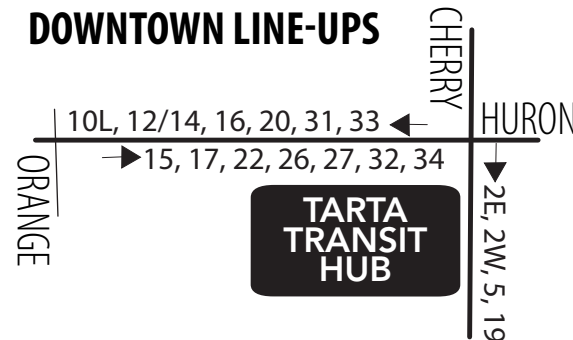

26 Saturday/Sunday Inbound (to Downtown)

Days Running	Route	Miracle Mile	Brooke Park	Berdan/ Douglas	Lewis/Laskey	Central at Collingwood	Collingwood at Central	TARTA Transit Hub
		6	5	4	3	2	2	1
Sat/Sun	26L	6:43	—	—	6:53	—	7:03	7:15
Sat/Sun	26D	8:03	8:11	8:23	—	8:33	—	8:45
Sat/Sun	26L	9:43	—	—	9:53	—	10:03	10:15
Sat/Sun	26D	11:03	11:11	11:23	—	11:33	—	11:45
Sat/Sun	26L	12:43	—	—	12:53	—	1:03	1:15
Sat/Sun	26D	2:03	2:11	2:23	—	2:33	—	2:45
Sat/Sun	26L	3:43	—	—	3:53	—	4:03	4:15
Sat/Sun	26D	5:03	5:11	5:23	—	5:33	—	5:45
Sat/Sun	26L	6:43	—	—	6:53	—	7:03	7:15

26 Saturday/Sunday Outbound (from Downtown)

Days Running	Route	TARTA Transit Hub	Collingwood at Central	Lewis/Laskey	Berdan/ Douglas	Brooke Park	Miracle Mile
		1	2	3	4	5	6
Sat/Sun	26L	7:30	7:42	7:50	—	—	8:02
Sat/Sun	26D	9:00	9:12	—	9:21	9:32	9:39
Sat/Sun	26L	10:30	10:42	10:50	—	—	11:02
Sat/Sun	26D	12:00	12:12	—	12:21	12:32	12:39
Sat/Sun	26L	1:30	1:42	1:50	—	—	2:02
Sat/Sun	26D	3:00	3:12	—	3:21	3:32	3:39
Sat/Sun	26L	4:30	4:42	4:50	—	—	5:02
Sat/Sun	26D	6:00	6:12	—	6:21	6:32	6:39
Sat only	26L	7:30	7:42	7:50	—	—	8:02

Holiday Service = Sunday Service

No passenger stops are made in construction zones.

- ToledoAreaRTA
- Tarta_Toledo
- Tarta_RTAToledo

Holidays

Holidays include: New Year's Day, Memorial Day, Independence Day (July 4), Labor Day, Thanksgiving Day and Christmas Day.

This schedule is subject to change without notice. Traffic and weather conditions may delay buses. Get updates on service at tarta.com or 419-243-7433.