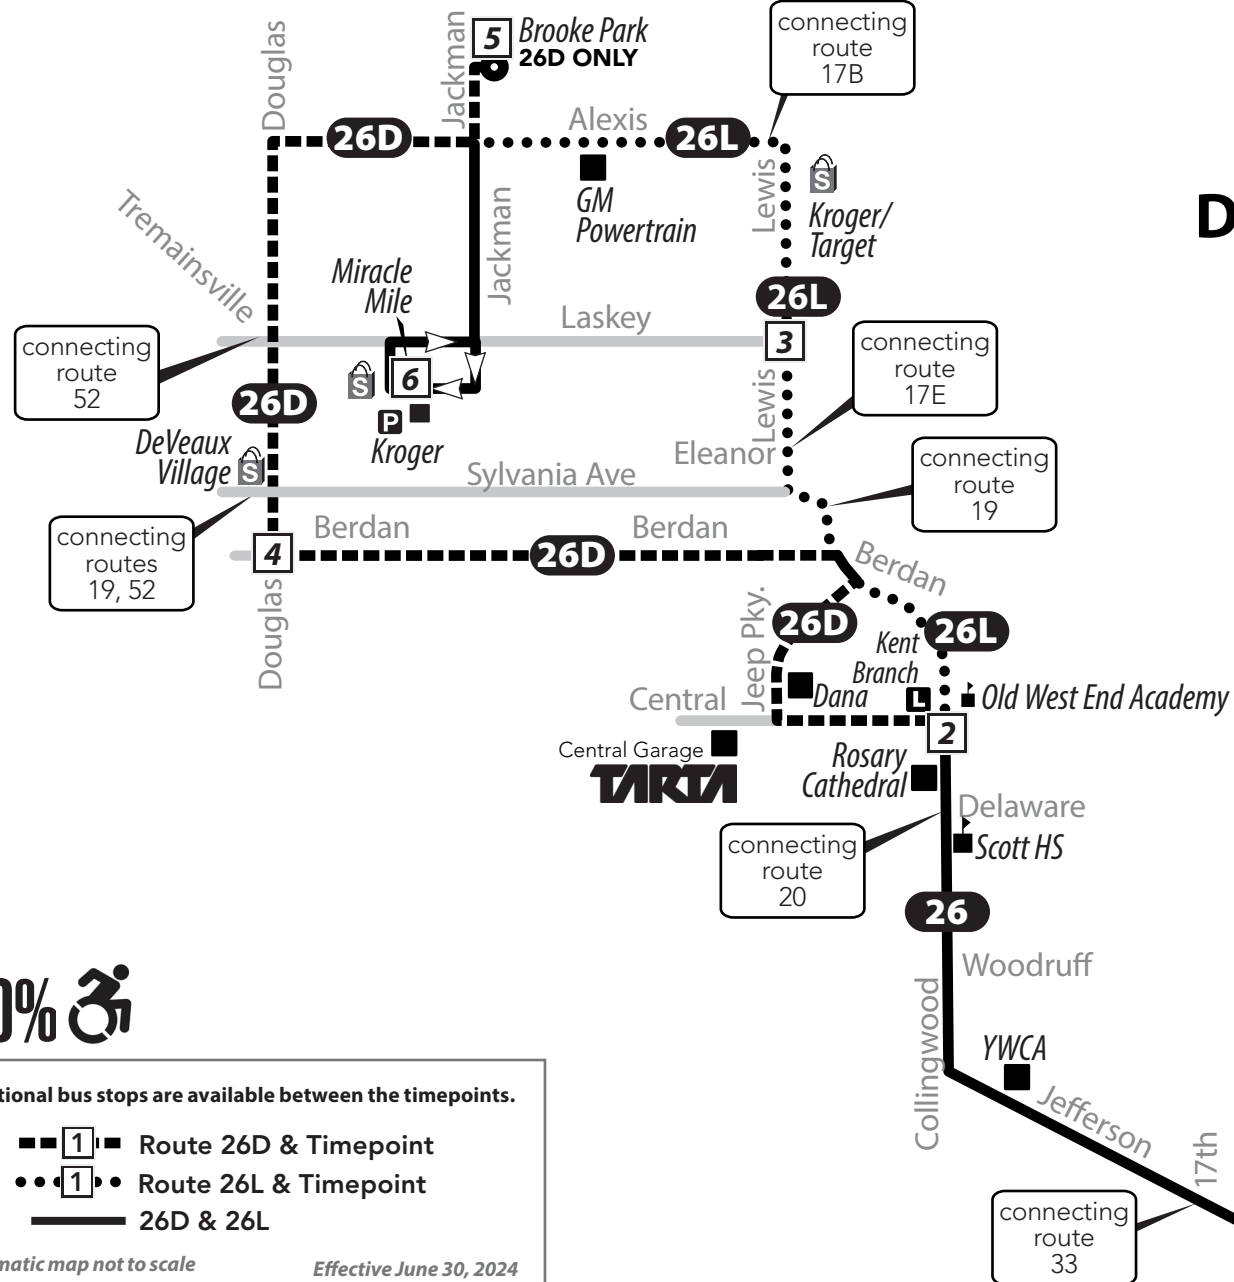

26 Miracle Mile via Douglas/Berdan 26D or Lewis/Alexis 26L

Contact Us

Information Line/Hours

419-243-RIDE (7433)
TTY Users: 7-1-1 or 1-800-750-0750
Monday – Friday: 8 a.m. – 5 p.m.
Weekends/Holidays: 8 a.m. – 5 p.m.

TARTA Flex Line/Hours

Reservations: 419-382-9901
Monday – Friday: 9 a.m. – 5 p.m.
Weekends/Holidays: 9 a.m. – 5 p.m.

TARPS Line/Hours

Reservations: 419-382-9901
Monday – Sunday: 9 a.m. – 5 p.m.
Holidays: 9 a.m. – 5 p.m.
Reservations may be made up to seven days in advance
Cancellation Line: 419-382-9915
(24 hours a day)

General Fare Information

Ages 19 and up — cash fare.....	$1.50
Youth Fare (ages 6-18) cash fare.....	75¢
Children 5 and under with adult (limit 2).....	FREE
TARTA Flex.....	$3.00
Senior Citizens/Medicare Card Holders*.....	75¢
Persons With Disabilities*.....	75¢
1-Day Pass.....	$3.00
7-Day Pass.....	$15.00
31-Day Pass.....	$45.00
Senior/Disabled/Veteran 7-Day Pass*.....	$7.50
Senior/Disabled/Veteran 31-Day Pass*.....	$22.50

*with TARTA Reduced Fare ID Card
Schedules are subject to change without notice.
All Scheduled Service is Open to the Public.
419-243-RIDE (419-243-7433) TARTA.com
TTY users call 711 or 1-800-750-0750