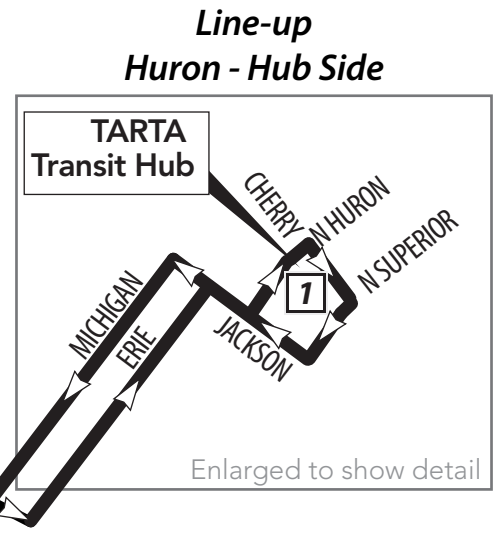

26 Miracle Mile via Douglas/Berdan 26D or Lewis/Alexis 26L

Contact Us

Information Line/Hours

419-243-RIDE (7433)
TTY Users: 7-1-1 or 1-800-750-0750
Monday – Friday: 8 a.m. – 5 p.m.
Weekends/Holidays: 8 a.m. – 5 p.m.

TARTA Flex Line/Hours

Reservations: 419-382-9901
Monday – Friday: 9 a.m. – 5 p.m.
Weekends/Holidays: 9 a.m. – 5 p.m.

TARPS Line/Hours

Reservations: 419-382-9901
Monday – Sunday: 9 a.m. – 5 p.m.
Holidays: 9 a.m. – 5 p.m.
Reservations may be made up to seven days in advance
Cancellation Line: 419-382-9915
(24 hours a day)

26 Monday-Friday Outbound (from Downtown)

Route	TARTA Transit Hub	Collingwood at Central	Lewis/Laskey	Berdan/ Douglas	Brooke Park	Miracle Mile
	1	2	3	4	5	6
26L	6:00	6:12	6:20	—	—	6:32
26D	7:00	7:12	—	7:21	7:32	7:39
26L	8:00	8:12	8:20	—	—	8:32
26D	9:00	9:12	—	9:21	9:32	9:39
26L	10:00	10:12	10:20	—	—	10:32
26D	11:00	11:12	—	11:21	11:32	11:39
26L	12:00	12:12	12:20	—	—	12:32
26D	1:00	1:12	—	1:21	1:32	1:39
26L	2:00	2:12	2:20	—	—	2:32
26D	3:00	3:12	—	3:21	3:32	3:39
26L	4:00	4:12	4:20	—	—	4:32
26D	5:00	5:12	—	5:21	5:32	5:39
26L	6:00	6:12	6:20	—	—	6:32
26D	7:00	7:12	—	7:21	7:32	7:39
26L	8:00	8:12	8:20	—	—	8:32
26D	9:00	9:12	—	9:21	9:32	9:39
26L	10:00	10:12	10:20	—	—	10:32

26 Saturday/Sunday Outbound (from Downtown)

Days Running	Route	TARTA Transit Hub	Collingwood at Central	Lewis/Laskey	Berdan/ Douglas	Brooke Park	Miracle Mile
		1	2	3	4	5	6
Sat/Sun	26L	7:30	7:42	7:50	—	—	8:02
Sat/Sun	26D	9:00	9:12	—	9:21	9:32	9:39
Sat/Sun	26L	10:30	10:42	10:50	—	—	11:02
Sat/Sun	26D	12:00	12:12	—	12:21	12:32	12:39
Sat/Sun	26L	1:30	1:42	1:50	—	—	2:02
Sat/Sun	26D	3:00	3:12	—	3:21	3:32	3:39
Sat/Sun	26L	4:30	4:42	4:50	—	—	5:02
Sat/Sun	26D	6:00	6:12	—	6:21	6:32	6:39
Sat only	26L	7:30	7:42	7:50	—	—	8:02