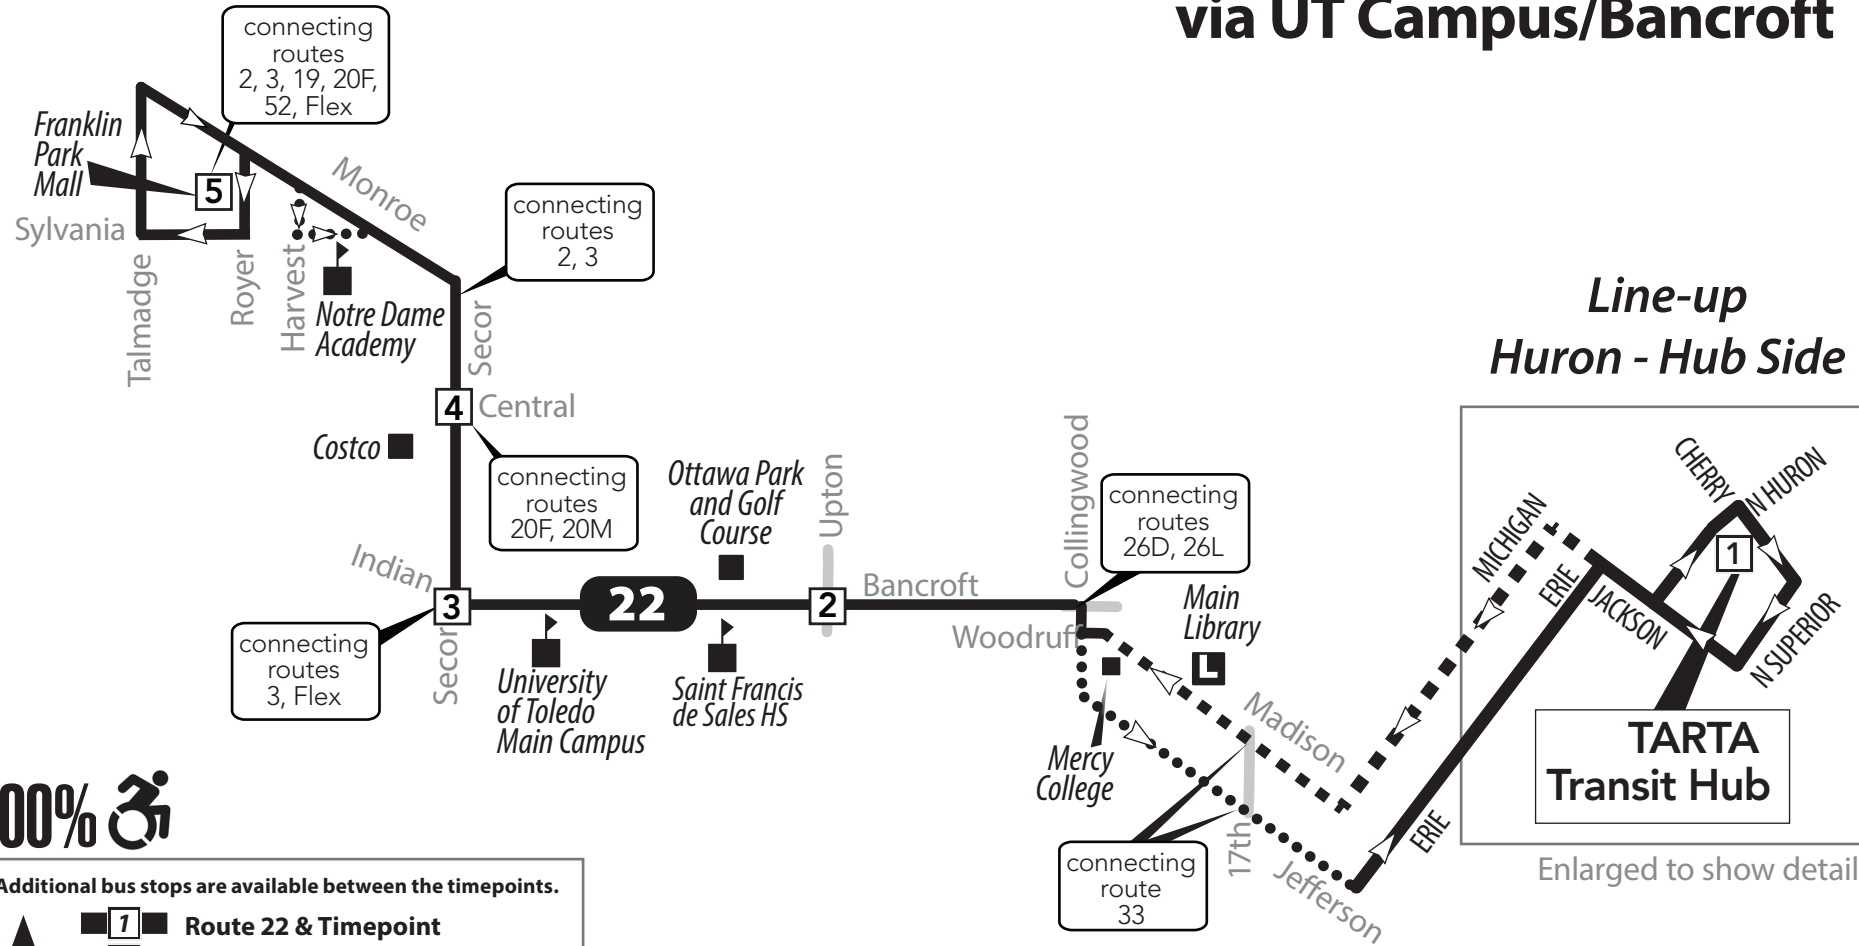

Bus 22 Franklin Park Mall via UT Campus/Bancroft

Additional bus stops are available between the timepoints.

- Route 22 & Timepoint
- Route 22 Inbound only
- Route 22 Outbound only

schematic map not to scale Effective June 30, 2024

TARTA Flex is an on-demand service designed to connect suburban and rural areas with TARTA's fixed-line service in Toledo. Customers can book a ride 30-to-60 minutes in advance, or schedule a trip the day before.

No passenger stops are made in construction zones.

22 Saturday/Sunday

Inbound (to Downtown)

Days Running	Franklin Park Mall	Secor & Central	Secor & Bancroft	Bancroft & Upton	TARTA Transit Hub	TARTA Transit Hub	Bancroft & Upton	Secor & Bancroft	Secor & Central	Franklin Park Mall
	5	4	3	2	1	1	2	3	4	5
Sat/Sun	6:38	6:53	6:55	7:00	7:15	7:30	7:45	7:49	7:53	8:08
Sat/Sun	8:08	8:23	8:25	8:30	8:45	9:00	9:15	9:19	9:23	9:38
Sat/Sun	9:38	9:53	9:55	10:00	10:15	10:30	10:45	10:49	10:53	11:08
Sat/Sun	11:08	11:23	11:25	11:30	11:45	12:00	12:15	12:19	12:23	12:38
Sat/Sun	12:38	12:53	12:55	1:00	1:15	1:30	1:45	1:49	1:53	2:08
Sat/Sun	2:08	2:23	2:25	2:30	2:45	3:00	3:15	3:19	3:23	3:38
Sat/Sun	3:38	3:53	3:55	4:00	4:15	4:30	4:45	4:49	4:53	5:08
Sat/Sun	5:08	5:23	5:25	5:30	5:45	6:00	6:15	6:19	6:23	6:38
Sat/Sun	6:38	6:53	6:55	7:00	7:15	7:30	7:45	7:49	7:53	8:08
Sat only	8:08	8:23	8:25	8:30	8:45	9:00	9:15	9:19	9:23	9:38

22 Saturday/Sunday

Outbound (from Downtown)

DOWNTOWN LINE-UPS

Holiday Service = Sunday Service

ToledoAreaRTA

Tarta_Toledo

Tarta_RTAT