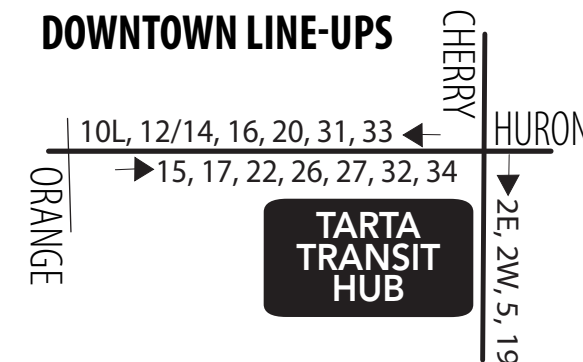

TARTA Transit Hub	Bancroft & Upton	Secor & Bancroft	Secor & Central	Franklin Park Mall
1	2	3	4	5
6:00	6:15	6:19	6:23	6:38
7:00	7:15	7:19	7:23	7:38
8:00	8:15	8:19	8:23	8:38
9:00	9:15	9:19	9:23	9:38
10:00	10:15	10:19	10:23	10:38
11:00	11:15	11:19	11:23	11:38
12:00	12:15	12:19	12:23	12:38
1:00	1:15	1:19	1:23	1:38
2:00	2:15	2:19	2:23	2:38
3:00	3:15	3:19	3:23	3:38
4:00	4:15	4:19	4:23	4:38
5:00	5:15	5:19	5:23	5:38
6:00	6:15	6:19	6:23	6:38
7:00	7:15	7:19	7:23	7:38
8:00	8:15	8:19	8:23	8:38
9:00	9:15	9:19	9:23	9:38
10:00	10:15	10:19	10:23	10:38

No passenger stops are made in construction zones.

22 Saturday/Sunday

Inbound (to Downtown)

Days Running	Franklin Park Mall	Secor & Central	Secor & Bancroft	Bancroft & Upton	TARTA Transit Hub	TARTA Transit Hub	Bancroft & Upton	Secor & Bancroft	Secor & Central	Franklin Park Mall
	5	4	3	2	1	1	2	3	4	5
Sat/Sun	6:38	6:53	6:55	7:00	7:15	7:30	7:45	7:49	7:53	8:08
Sat/Sun	8:08	8:23	8:25	8:30	8:45	9:00	9:15	9:19	9:23	9:38
Sat/Sun	9:38	9:53	9:55	10:00	10:15	10:30	10:45	10:49	10:53	11:08
Sat/Sun	11:08	11:23	11:25	11:30	11:45	12:00	12:15	12:19	12:23	12:38
Sat/Sun	12:38	12:53	12:55	1:00	1:15	1:30	1:45	1:49	1:53	2:08
Sat/Sun	2:08	2:23	2:25	2:30	2:45	3:00	3:15	3:19	3:23	3:38
Sat/Sun	3:38	3:53	3:55	4:00	4:15	4:30	4:45	4:49	4:53	5:08
Sat/Sun	5:08	5:23	5:25	5:30	5:45	6:00	6:15	6:19	6:23	6:38
Sat/Sun	6:38	6:53	6:55	7:00	7:15	7:30	7:45	7:49	7:53	8:08
Sat only	8:08	8:23	8:25	8:30	8:45	9:00	9:15	9:19	9:23	9:38

22 Saturday/Sunday

Outbound (from Downtown)

DOWNTOWN LINE-UPS

Holiday Service = Sunday Service

ToledoAreaRTA

Tarta_Toledo

Tarta_RTAT