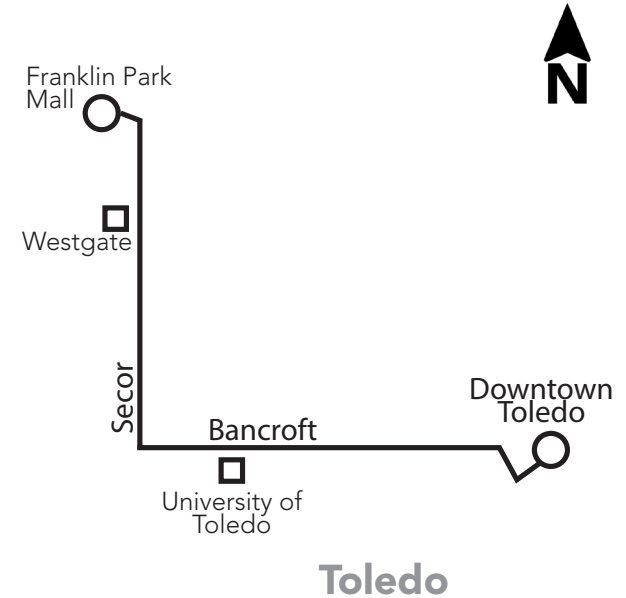

Effective June 30, 2024
A partir del 30 de junio del 2024