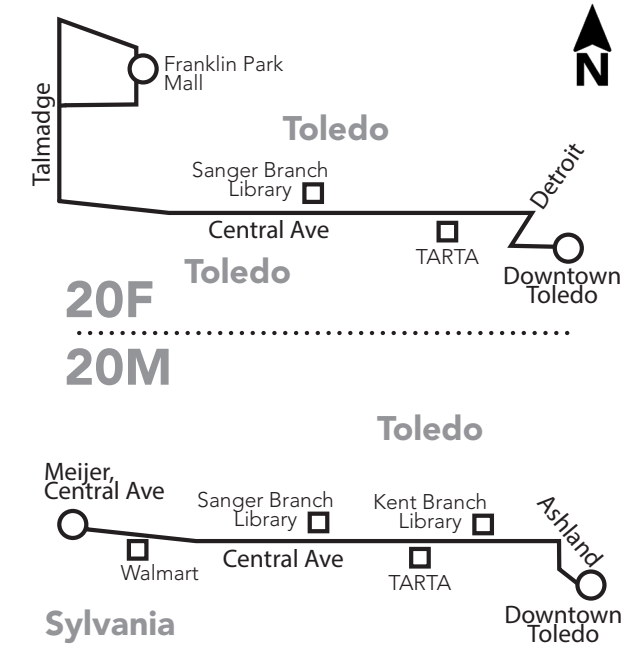

Bus 20

Bus Route Timetable and Map

20F Franklin Park/Central 20M Meijer/Central

Effective June 30, 2024
 A partir del 30 de junio del 2024

20 Monday-Friday

Inbound (to Downtown)

| Route | Meijer/ Central Ave. | Franklin Park Mall | Central & Talmadge | Central & Secor | Central Garage | Collingwood at Delaware | Delaware at Collingwood | TARTA Transit Hub |
|-------------------------------------|-------------------------|-----------------------|-----------------------|--------------------|-------------------|----------------------------|----------------------------|----------------------|
| | 7 | 6 | 5 | 4 | 3 | 2 | 2 | 1 |
| 20M | 5:10 | — | 5:18 | 5:21 | 5:30 | 5:35 | — | 5:45 |
| 20F | — | 6:12 | 6:18 | 6:21 | 6:30 | — | 6:35 | 6:45 |
| 20M | 7:10 | — | 7:18 | 7:21 | 7:30 | 7:35 | — | 7:45 |
| 20F | — | 8:12 | 8:18 | 8:21 | 8:30 | — | 8:35 | 8:45 |
| 20M | 9:10 | — | 9:18 | 9:21 | 9:30 | 9:35 | — | 9:45 |
| 20F | — | 10:12 | 10:18 | 10:21 | 10:30 | — | 10:35 | 10:45 |
| 20M | 11:10 | — | 11:18 | 11:21 | 11:30 | 11:35 | — | 11:45 |
| 20F | — | 12:12 | 12:18 | 12:21 | 12:30 | — | 12:35 | 12:45 |
| 20M | 1:10 | — | 1:18 | 1:21 | 1:30 | 1:35 | — | 1:45 |
| 20F | — | 2:12 | 2:18 | 2:21 | 2:30 | — | 2:35 | 2:45 |
| 20M | 3:10 | — | 3:18 | 3:21 | 3:30 | 3:35 | — | 3:45 |
| 20F | — | 4:12 | 4:18 | 4:21 | 4:30 | — | 4:35 | 4:45 |
| 20M | 5:10 | — | 5:18 | 5:21 | 5:30 | 5:35 | — | 5:45 |
| 20F | — | 6:12 | 6:18 | 6:21 | 6:30 | — | 6:35 | 6:45 |
| 20M | 7:10 | — | 7:18 | 7:21 | 7:30 | 7:35 | — | 7:45 |
| 20F | — | 8:12 | 8:18 | 8:21 | 8:30 | — | 8:35 | 8:45 |
| 20M | 9:10 | — | 9:18 | 9:21 | 9:30 | 9:35 | — | 9:45 |
| Shaded ares denote afternoon times. | | | | | | | | |