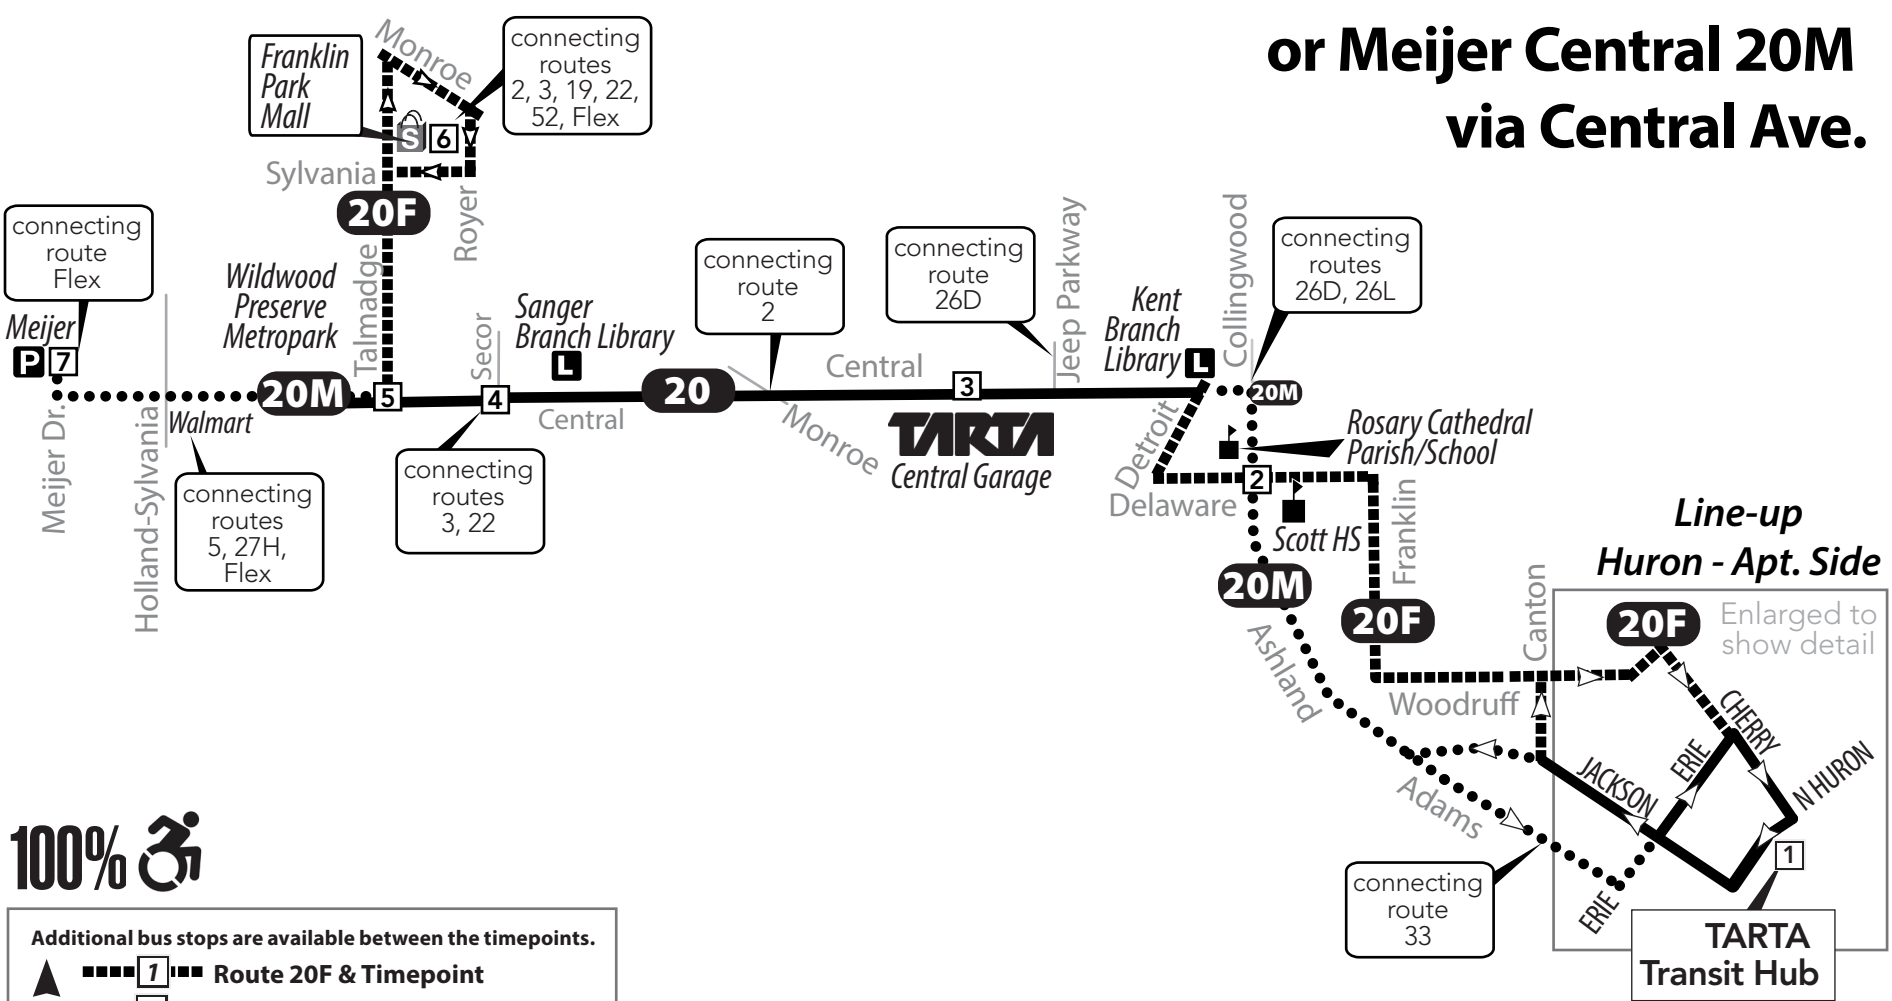

Bus 20 Franklin Park Mall 20F or Meijer Central 20M via Central Ave.

100%

Additional bus stops are available between the timepoints.

Route 20F & Timepoint
 Route 20M & Timepoint
 20F & 20M

schematic map not to scale Effective June 30, 2024

20 Saturday/Sunday

Outbound (from Downtown)

| Route | TARTA Transit Hub | Collingwood at Delaware | Delaware at Collingwood | Central Garage | Central & Secor | Central & Talmadge | Franklin Park Mall | Meijer/ Central Ave. |
|-------|-------------------------|----------------------------|----------------------------|-------------------|--------------------|-----------------------|-----------------------|-------------------------|
| | 1 | 2 | 2 | 3 | 4 | 5 | 6 | 7 |
| 20M | 7:30 | 7:39 | — | 7:44 | 7:54 | 7:57 | — | 8:10 |
| 20F | 9:00 | — | 9:09 | 9:14 | 9:24 | 9:27 | 9:36 | — |
| 20M | 10:30 | 10:39 | — | 10:44 | 10:54 | 10:57 | — | 11:10 |
| 20F | 12:00 | — | 12:09 | 12:14 | 12:24 | 12:27 | 12:36 | — |
| 20M | 1:30 | 1:39 | — | 1:44 | 1:54 | 1:57 | — | 2:10 |
| 20F | 3:00 | — | 3:09 | 3:14 | 3:24 | 3:27 | 3:36 | — |
| 20M | 4:30 | 4:39 | — | 4:44 | 4:54 | 4:57 | — | 5:10 |
| 20F | 6:00 | — | 6:09 | 6:14 | 6:24 | 6:27 | 6:36 | — |
| 20M | 7:30 | 7:39 | — | 7:44 | 7:54 | 7:57 | — | 8:10 |
| 20F | 9:00 | — | 9:09 | 9:14 | 9:24 | 9:27 | 9:36 | — |