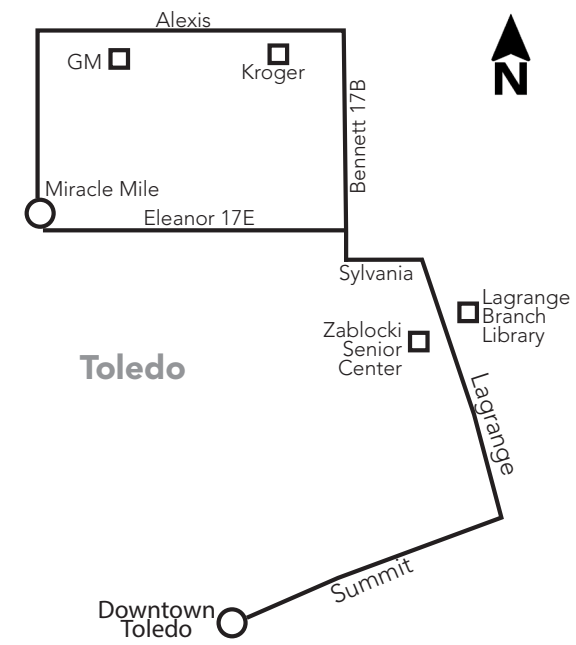

Bus Route Timetable and Map

17E Lagrange/Eleanor 17B Lagrange/Bennett

Effective June 30, 2024
A partir del 30 de junio del 2024