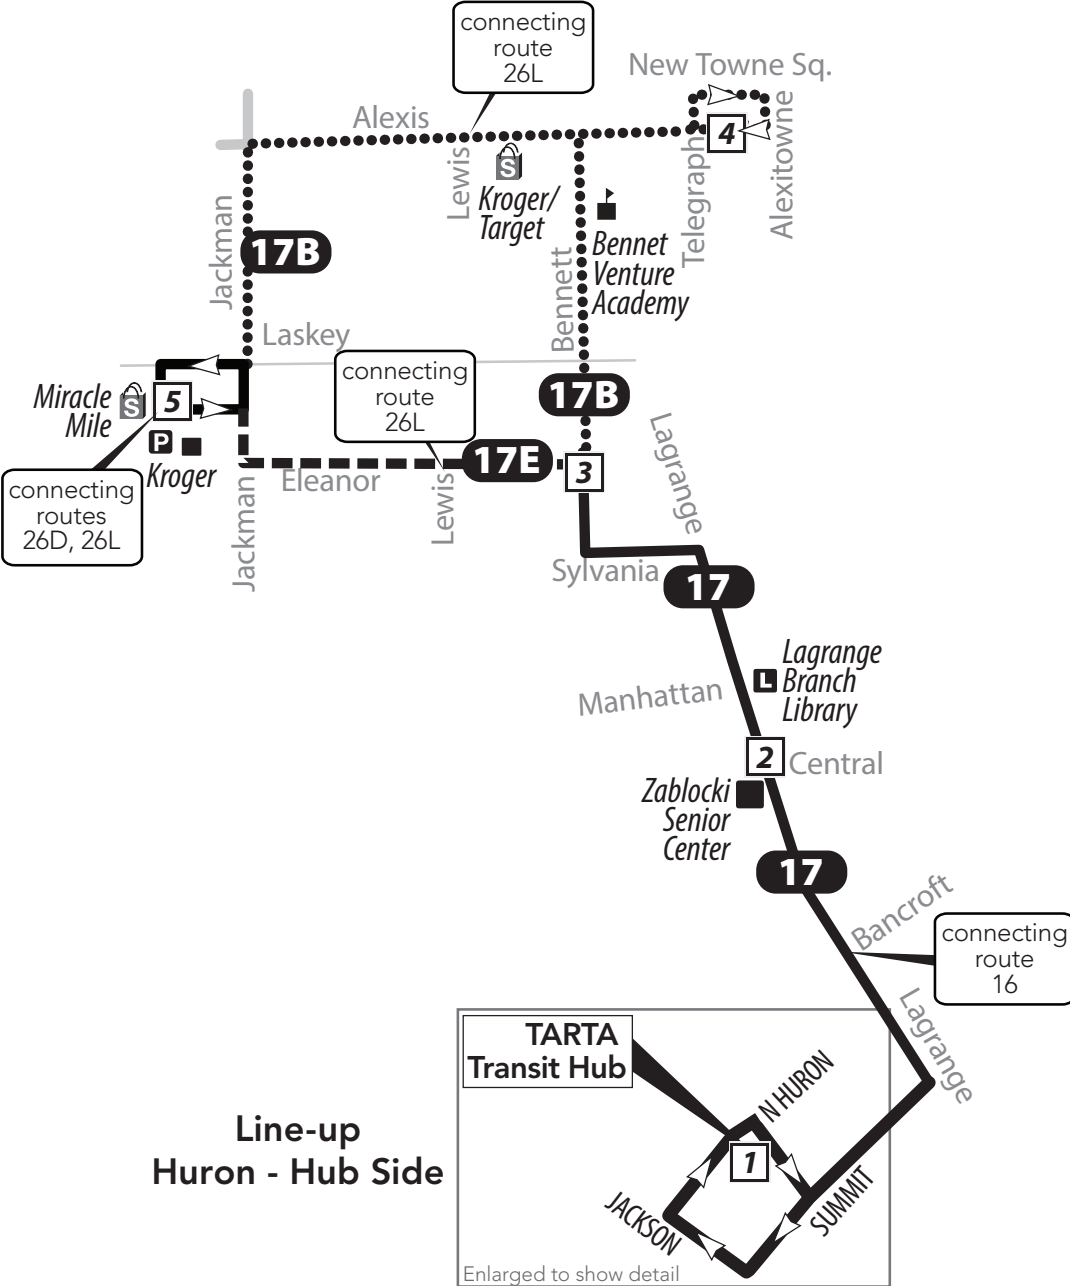

## via Lagrange/ Bennett 17B or Eleanor 17E

**Additional bus stops are available between the timepoints.**

- [1] ●●● Route 17B & Timepoint
- [1] ■ Route 17E & Timepoint
- [1] — 17B & 17E

*Schematic map not to scale Effective June 30, 2024*

TARTA Flex is an on-demand service designed to connect suburban and rural areas with TARTA's fixed-line service in Toledo. Customers can book a ride 30-to-60 minutes in advance, or schedule a trip the day before.

**17 Saturday/Sunday**  
**Inbound** (to Downtown)

Days Running	Route	Miracle Mile	Alexis/Telegraph	Bennett at Eleanor	Eleanor at Bennett	Lagrange/Central	TARTA Transit Hub
		5	4	3	3	2	1
Sat/Sun	17E	6:48	—	—	6:55	7:03	7:15
Sat/Sun	17B	8:04	8:17	8:25	—	8:33	8:45
Sat/Sun	17E	9:48	—	—	9:55	10:03	10:15
Sat/Sun	17B	11:04	11:17	11:25	—	11:33	11:45
Sat/Sun	17E	12:48	—	—	12:55	1:03	1:15
Sat/Sun	17B	2:04	2:17	2:25	—	2:33	2:45
Sat/Sun	17E	3:48	—	—	3:55	4:03	4:15
Sat/Sun	17B	5:04	5:17	5:25	—	5:33	5:45
Sat/Sun	17E	6:48	—	—	6:55	7:03	7:15
Sat only	17B	8:04	8:17	8:25	—	8:33	8:45

**17 Saturday/Sunday**  
**Outbound** (from Downtown)

Route	TARTA Transit Hub	Lagrange/Central	Eleanor at Bennett	Bennett at Eleanor	Alexis/Telegraph	Miracle Mile
	1	2	3	3	4	5
17E	7:30	7:40	7:48	—	—	7:58
17B	9:00	9:10	—	9:18	9:26	9:42
17E	10:30	10:40	10:48	—	—	10:58
17B	12:00	12:10	—	12:18	12:26	12:42
17E	1:30	1:40	1:48	—	—	1:58
17B	3:00	3:10	—	3:18	3:26	3:42
17E	4:30	4:40	4:48	—	—	4:58
17B	6:00	6:10	—	6:18	6:26	6:42
17E	7:30	7:40	7:48	—	—	7:58
17B	9:00	9:10	—	9:18	9:26	9:42