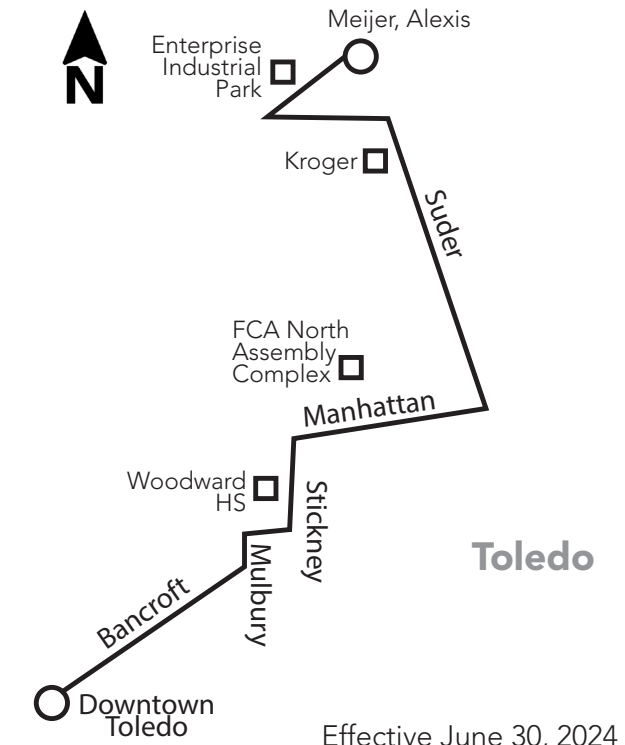

16

Bus Route Timetable and Map

16 Manhattan/Suder

Effective June 30, 2024
A partir del 30 de junio del 2024