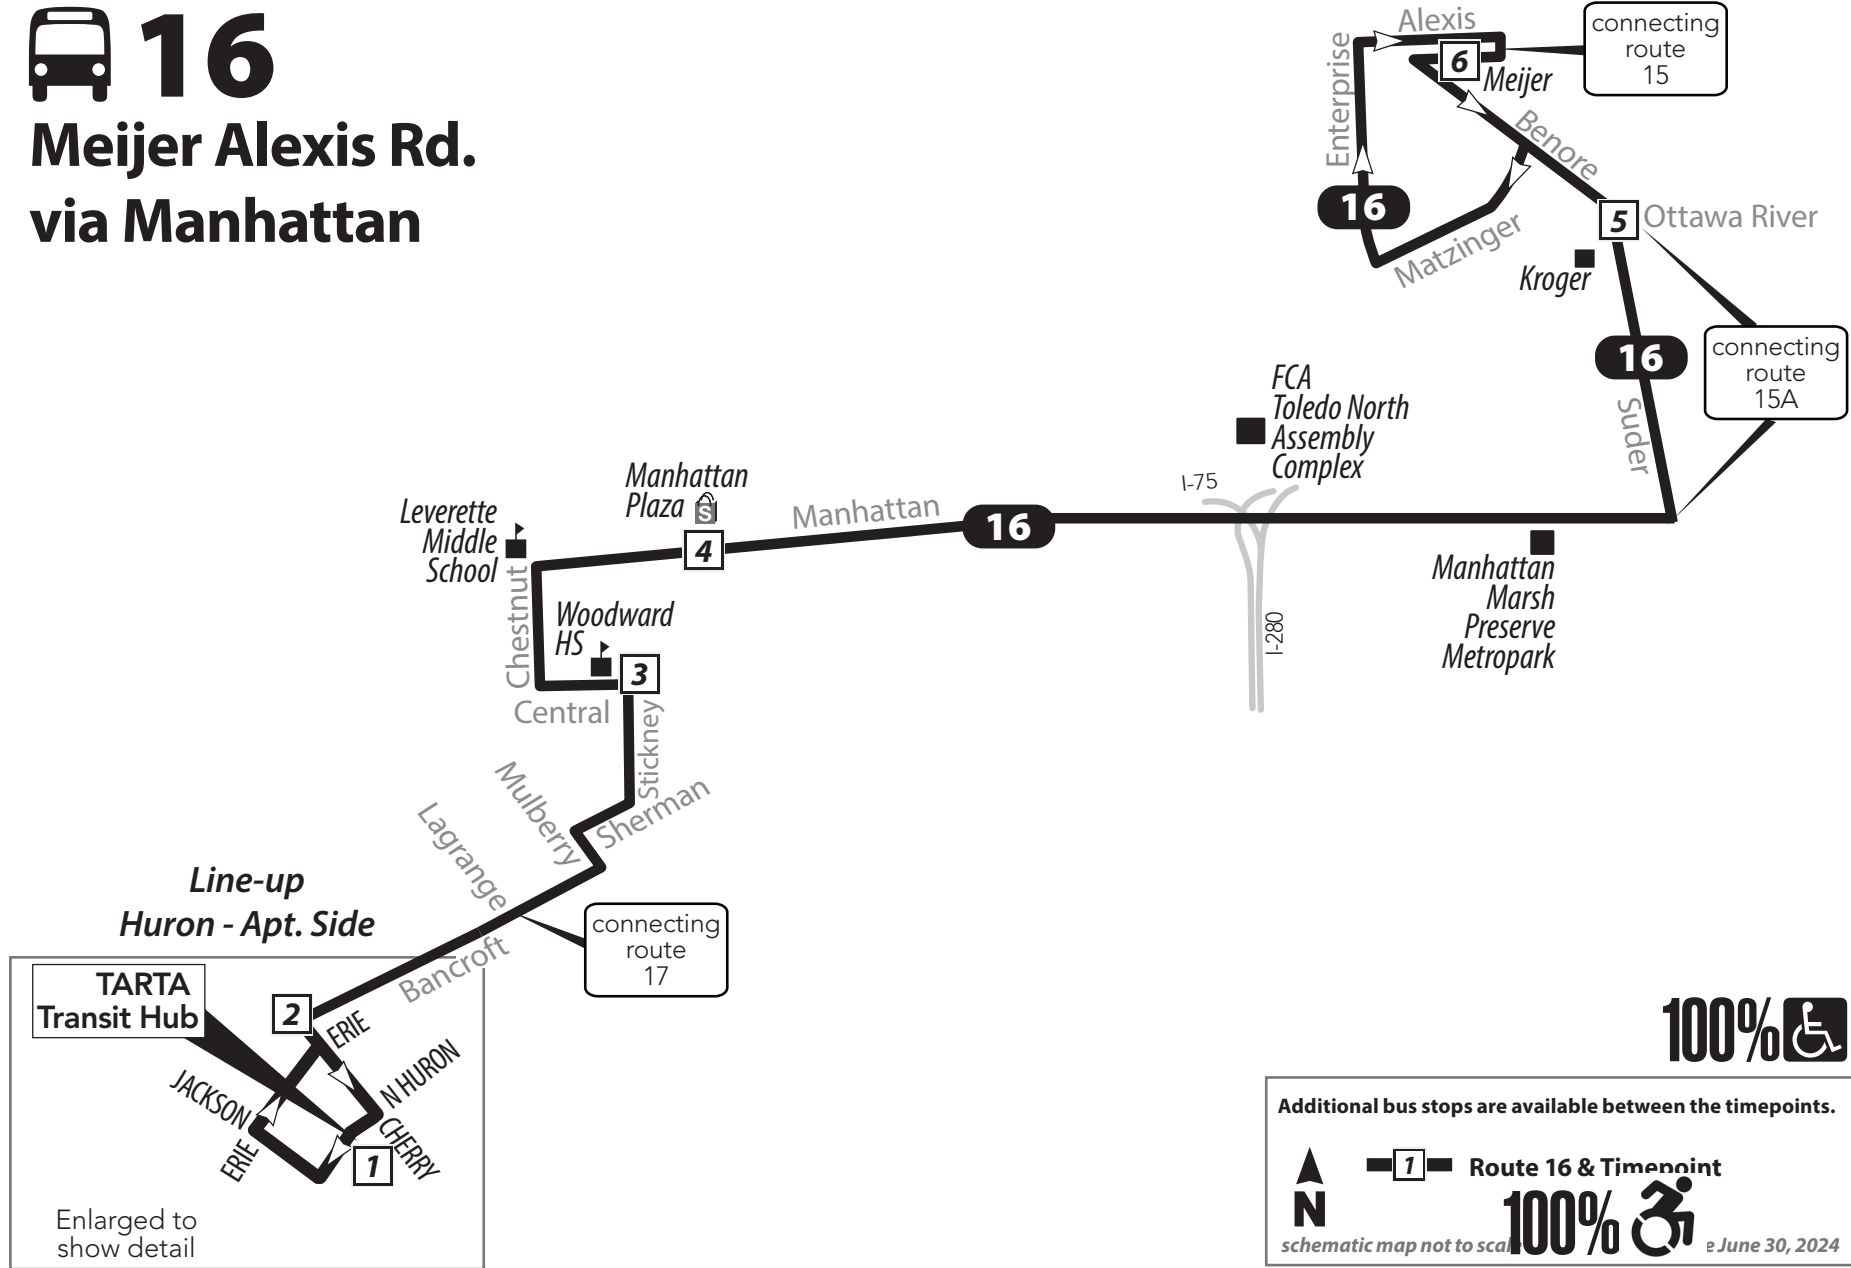

16

Meijer Alexis Rd. via Manhattan

100%

Additional bus stops are available between the timepoints.

1 Route 16 & Timenoint

100%

schematic map not to scale June 30, 2024

Contact Us

Information Line/Hours

419-243-RIDE (7433)
TTY Users: 7-1-1 or 1-800-750-0750
Monday – Friday: 8 a.m. – 5 p.m.
Weekends/Holidays: 8 a.m. – 5 p.m.

TARTA Flex Line/Hours

Reservations: 419-382-9901
Monday – Friday: 9 a.m. – 5 p.m.
Weekends/Holidays: 9 a.m. – 5 p.m.

TARPS Line/Hours

Reservations: 419-382-9901
Monday – Sunday: 9 a.m. – 5 p.m.
Holidays: 9 a.m. – 5 p.m.
Reservations may be made up to seven days in advance
Cancellation Line: 419-382-9915 (24 hours a day)

General Fare Information

Ages 19 and up — cash fare.....	$1.50
Youth Fare (ages 6-18) cash fare.....	75¢
Children 5 and under with adult (limit 2).....	FREE
TARTA Flex.....	$3.00
Senior Citizens/Medicare Card Holders*.....	75¢
Persons With Disabilities*.....	75¢
1-Day Pass.....	$3.00
7-Day Pass.....	$15.00
31-Day Pass.....	$45.00
Senior/Disabled/Veteran 7-Day Pass*.....	$7.50
Senior/Disabled/Veteran 31-Day Pass*.....	$22.50

*with TARTA Reduced Fare ID Card

Schedules are subject to change without notice.
All Scheduled Service is Open to the Public.
419-243-RIDE (419-243-7433) TARTA.com
TTY users call 711 or 1-800-750-0750