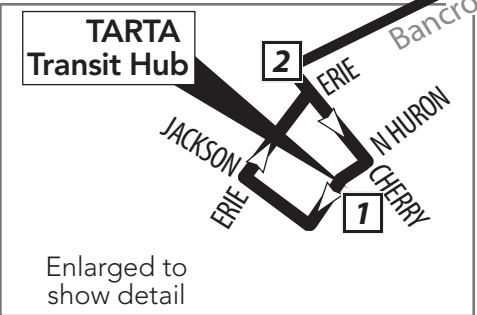

16

Meijer Alexis Rd. via Manhattan

100%

Additional bus stops are available between the timepoints.

1 Route 16 & Timenoint

100%

schematic map not to scale June 30, 2024

Contact Us

Information Line/Hours

419-243-RIDE (7433)
TTY Users: 7-1-1 or 1-800-750-0750
Monday – Friday: 8 a.m. – 5 p.m.
Weekends/Holidays: 8 a.m. – 5 p.m.

TARTA Flex Line/Hours

Reservations: 419-382-9901
Monday – Friday: 9 a.m. – 5 p.m.
Weekends/Holidays: 9 a.m. – 5 p.m.

TARPS Line/Hours

Reservations: 419-382-9901
Monday – Sunday: 9 a.m. – 5 p.m.
Holidays: 9 a.m. – 5 p.m.
Reservations may be made up to seven days in advance
Cancellation Line: 419-382-9915 (24 hours a day)

General Fare Information

Ages 19 and up — cash fare.....	$1.50
Youth Fare (ages 6-18) cash fare.....	75¢
Children 5 and under with adult (limit 2).....	FREE
TARTA Flex.....	$3.00
Senior Citizens/Medicare Card Holders*.....	75¢
Persons With Disabilities*.....	75¢
1-Day Pass.....	$3.00
7-Day Pass.....	$15.00
31-Day Pass.....	$45.00
Senior/Disabled/Veteran 7-Day Pass*.....	$7.50
Senior/Disabled/Veteran 31-Day Pass*.....	$22.50

*with TARTA Reduced Fare ID Card

Schedules are subject to change without notice.
All Scheduled Service is Open to the Public.
419-243-RIDE (419-243-7433) TARTA.com
TTY users call 711 or 1-800-750-0750