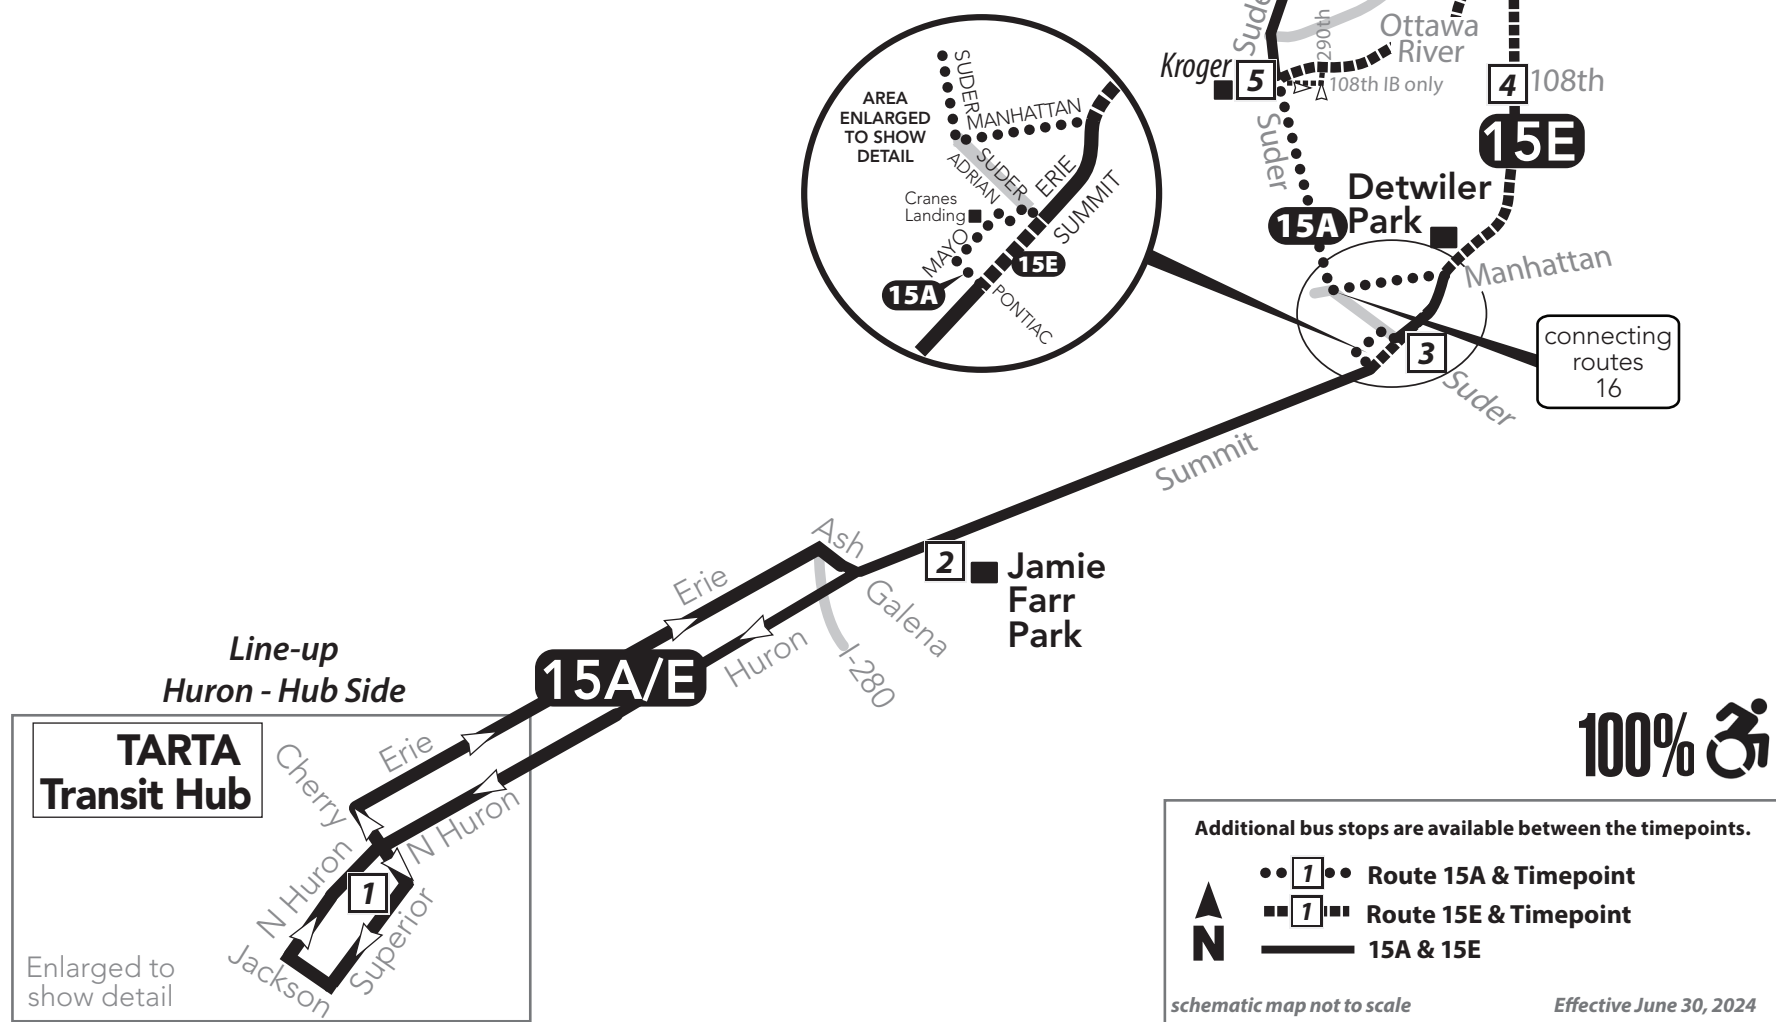

## Meijer Alexis Rd. via Suder 15A or Summit 15E

## Bus Route Timetable and Map

**15A Suder Ave.**  
**15E Summit St.**

Effective June 30, 2024  
A partir del 30 de junio del 2024

**15 Monday-Friday Inbound** (to Downtown)

Route	Meijer, Alexis Rd.	Suder/Ottawa River	Summit/108th	Summit/Suder	Summit/Chicago	TARTA Transit Hub
	6	5	4	3	2	1
15E	5:09	5:15	5:25	5:28	5:33	5:45
15A	6:10	6:16	—	6:25	6:33	6:45
15E	7:09	7:15	7:25	7:28	7:33	7:45
15A	8:10	8:16	—	8:25	8:33	8:45
15E	9:09	9:15	9:25	9:28	9:33	9:45
15A	10:10	10:16	—	10:25	10:33	10:45
15E	11:09	11:15	11:25	11:28	11:33	11:45
15A	12:10	12:16	—	12:25	12:33	12:45
15E	1:09	1:15	1:25	1:28	1:33	1:45
15A	2:10	2:16	—	2:25	2:33	2:45
15E	3:09	3:15	3:25	3:28	3:33	3:45
15A	4:10	4:16	—	4:25	4:33	4:45
15E	5:09	5:15	5:25	5:28	5:33	5:45
15A	6:10	6:16	—	6:25	6:33	6:45
15E	7:09	7:15	7:25	7:28	7:33	7:45
15A	8:10	8:16	—	8:25	8:33	8:45
15E	9:09	9:15	9:25	9:28	9:33	9:45
Shaded areas denote afternoon times						

**TARTA Flex**

**What is it?**

TARTA Flex is an on-demand service designed to connect suburban and rural areas with TARTA's fixed-line service in Toledo. Customers can book a ride 30-to-60 minutes in advance, or schedule a trip the day before.

Holiday Service = Sunday Service

**15 Saturday/Sunday Outbound** (from Downtown)

Route	TARTA Transit Hub	Jamie Farr Park	Summit/Suder	Summit/108th	Suder/Ottawa River	Meijer, Alexis Rd.
	1	2	3	4	5	6
15E	7:30	7:39	7:44	7:47	7:55	8:05
15A	9:00	9:09	9:16	—	9:24	9:34
15E	10:30	10:39	10:44	10:47	10:55	11:05
15A	12:00	12:09	12:16	—	12:24	12:34
15E	1:30	1:39	1:44	1:47	1:55	2:05
15A	3:00	3:09	3:16	—	3:24	3:34
15E	4:30	4:39	4:44	4:47	4:55	5:05
15A	6:00	6:09	6:16	—	6:24	6:34
15E	7:30	7:39	7:44	7:47	7:55	8:05
15A	9:00	9:09	9:16	—	9:24	9:34