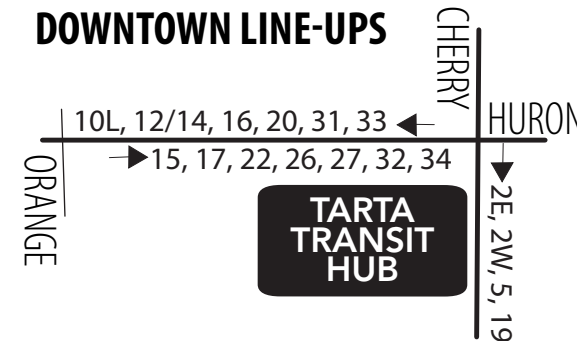

DOWNTOWN LINE-UPS

- ToledoAreaRTA
- Tarta_Toledo
- Tarta_RTAs

Holidays

Holidays include: New Year's Day, Memorial Day, Independence Day (July 4), Labor Day, Thanksgiving Day and Christmas Day.

This schedule is subject to change without notice. Traffic and weather conditions may delay buses. Get updates on service at tarta.com or 419-243-7433.