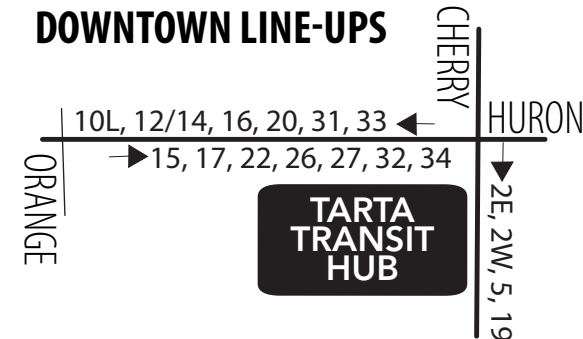

No passenger stops are made in construction zones.

14 Saturday/Sunday
Inbound (to Downtown)

Days Running	Hollywood Casino	Oak & Fassett	Main & Starr	TARTA Transit Hub
	4	5	6	1
Sat/Sun	7:27	7:36	7:41	7:47
Sat/Sun	8:27	8:36	8:41	8:47
Sat/Sun	9:27	9:36	9:41	9:47
Sat/Sun	10:27	10:36	10:41	10:47
Sat/Sun	11:27	11:36	11:41	11:47
Sat/Sun	12:27	12:36	12:41	12:47
Sat/Sun	1:27	1:36	1:41	1:47
Sat/Sun	2:27	2:36	2:41	2:47
Sat/Sun	3:27	3:36	3:41	3:47
Sat/Sun	4:27	4:36	4:41	4:47
Sat/Sun	5:27	5:36	5:41	5:47
Sat/Sun	6:27	6:36	6:41	6:47
Sat Only	7:27	7:36	7:41	7:47
Sat Only	8:27	8:36	8:41	8:47

14 Saturday/Sunday
Outbound (from Downtown)

TARTA Transit Hub	Starr & E. Broadway	E. Broadway & Oakdale	Hollywood Casino
1	2	3	4
8:00	8:08	8:14	8:22
9:00	9:08	9:14	9:22
10:00	10:08	10:14	10:22
11:00	11:08	11:14	11:22
12:00	12:08	12:14	12:22
1:00	1:08	1:14	1:22
2:00	2:08	2:14	2:22
3:00	3:08	3:14	3:22
4:00	4:08	4:14	4:22
5:00	5:08	5:14	5:22
6:00	6:08	6:14	6:22
7:00	7:08	7:14	7:22
8:00	8:08	8:14	8:22
9:00	9:08	9:14	9:22

DOWNTOWN LINE-UPS

Holiday Service = Sunday Service

Holidays

Holidays include: New Year's Day, Memorial Day, Independence Day (July 4), Labor Day, Thanksgiving Day and Christmas Day.