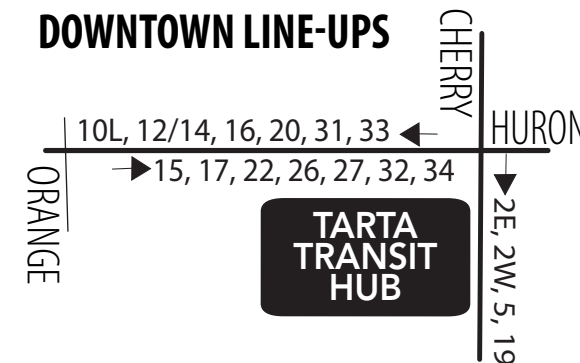

DOWNTOWN LINE-UPS

- ToledoAreaRTA
- Tarta_Toledo
- Tarta_RTAToledo