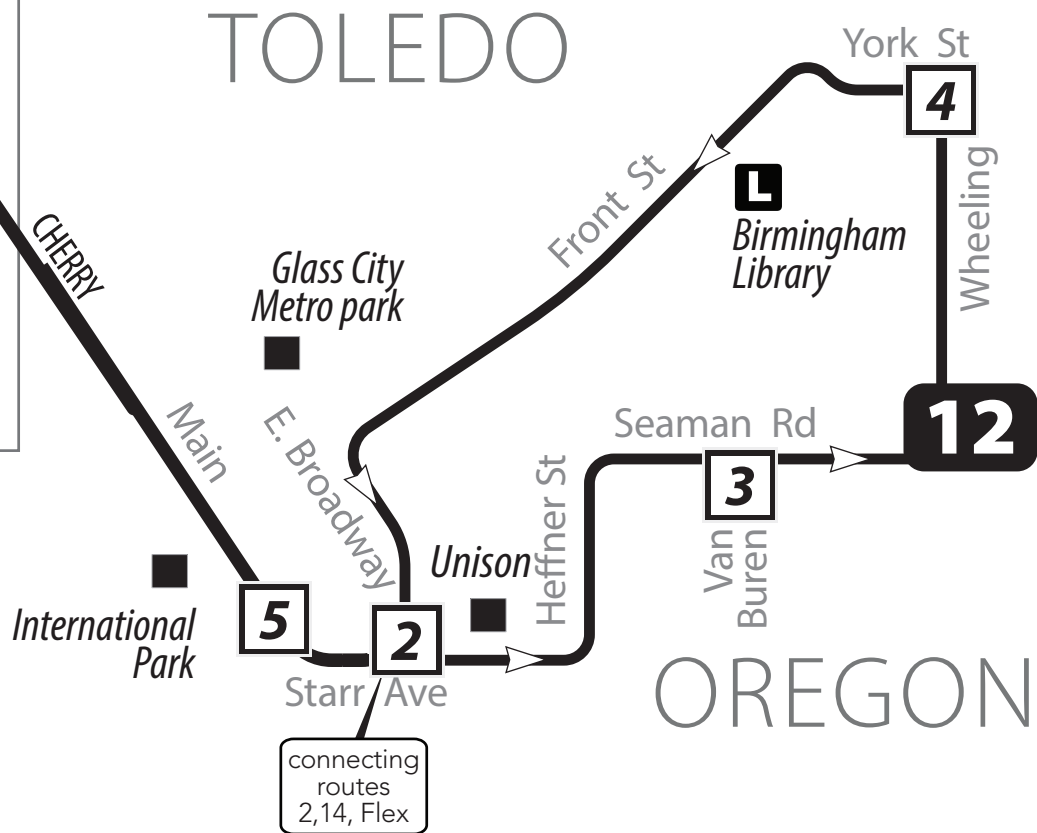

Birmingham via Starr/Wheeling/Front

Line-up Huron-Apt. Side

Contact Us

Information Line/Hours

419-243-RIDE (7433)
TTY Users: 7-1-1 or 1-800-750-0750
Monday – Friday: 8 a.m. – 5 p.m.
Weekends/Holidays: 8 a.m. – 5 p.m.

TARTA Flex Line/Hours

Reservations: 419-382-9901
Monday – Friday: 9 a.m. – 5 p.m.
Weekends/Holidays: 9 a.m. – 5 p.m.

TARPS Line/Hours

Reservations: 419-382-9901
Monday – Sunday: 9 a.m. – 5 p.m.
Holidays: 9 a.m. – 5 p.m.
Reservations may be made up to seven days in advance
Cancellation Line: 419-382-9915 (24 hours a day)

General Fare Information

Ages 19 and up — cash fare.....	$1.50
Youth Fare (ages 6-18) cash fare.....	75¢
Children 5 and under with adult (limit 2).....	FREE
TARTA Flex.....	$3.00
Senior Citizens/Medicare Card Holders*.....	75¢
Persons With Disabilities*.....	75¢
1-Day Pass.....	$3.00
7-Day Pass.....	$15.00
31-Day Pass.....	$45.00
Senior/Disabled/Veteran 7-Day Pass*.....	$7.50
Senior/Disabled/Veteran 31-Day Pass*.....	$22.50

*with TARTA Reduced Fare ID Card
Schedules are subject to change without notice.
All Scheduled Service is Open to the Public.
419-243-RIDE (419-243-7433) TARTA.com
TTY users call 711 or 1-800-750-0750