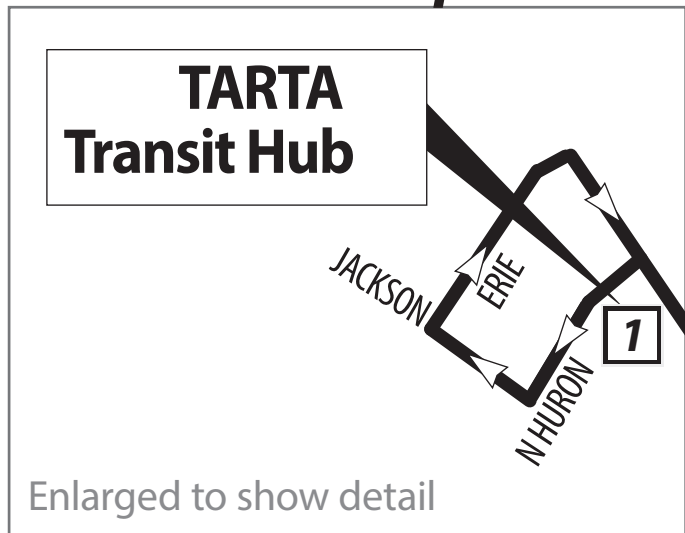

Birmingham via Starr/Wheeling/Front

Line-up Huron-Apt. Side

Contact Us

Information Line/Hours

419-243-RIDE (7433)
TTY Users: 7-1-1 or 1-800-750-0750
Monday – Friday: 8 a.m. – 5 p.m.
Weekends/Holidays: 8 a.m. – 5 p.m.

TARTA Flex Line/Hours

Reservations: 419-382-9901
Monday – Friday: 9 a.m. – 5 p.m.
Weekends/Holidays: 9 a.m. – 5 p.m.

TARPS Line/Hours

Reservations: 419-382-9901
Monday – Sunday: 9 a.m. – 5 p.m.
Holidays: 9 a.m. – 5 p.m.
Reservations may be made up to seven days in advance
Cancellation Line: 419-382-9915 (24 hours a day)

General Fare Information

Ages 19 and up — cash fare.....	$1.50
Youth Fare (ages 6-18) cash fare.....	75¢
Children 5 and under with adult (limit 2).....	FREE
TARTA Flex.....	$3.00
Senior Citizens/Medicare Card Holders*.....	75¢
Persons With Disabilities*.....	75¢
1-Day Pass.....	$3.00
7-Day Pass.....	$15.00
31-Day Pass.....	$45.00
Senior/Disabled/Veteran 7-Day Pass*.....	$7.50
Senior/Disabled/Veteran 31-Day Pass*.....	$22.50

*with TARTA Reduced Fare ID Card
Schedules are subject to change without notice.
All Scheduled Service is Open to the Public.
419-243-RIDE (419-243-7433) TARTA.com
TTY users call 711 or 1-800-750-0750