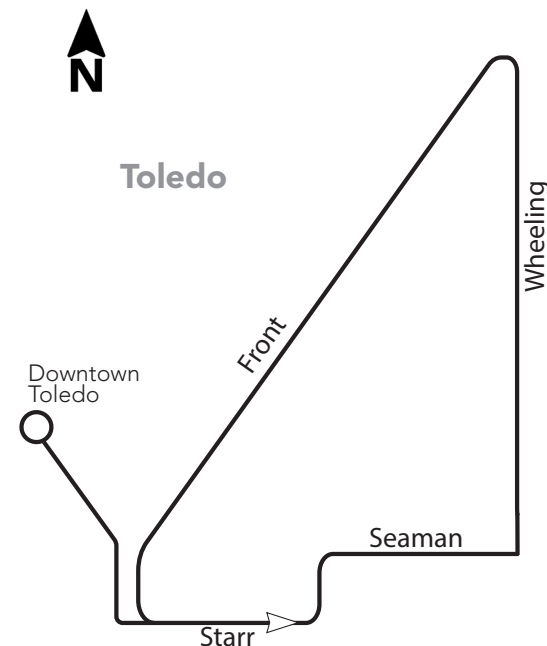

Bus Route Timetable and Map

12 Starr/Wheeling/ Front

Effective June 30, 2024
 A partir del 30 de junio del 2024

Additional bus stops are available between the timepoints.

12 Monday-Friday
Inbound (to Downtown)

Seaman & Van Buren	Wheeling & York	Main & Starr	TARTA Transit Hub
3	4	5	1
5:53	5:59	6:07	6:15
6:53	6:59	7:07	7:15
7:53	7:59	8:07	8:15
8:53	8:59	9:07	9:15
9:53	9:59	10:07	10:15
10:53	10:59	11:07	11:15
11:53	11:59	12:07	12:15
12:53	12:59	1:07	1:15
1:53	1:59	2:07	2:15
2:53	2:59	3:07	3:15
3:53	3:59	4:07	4:15
4:53	4:59	5:07	5:15
5:53	5:59	6:07	6:15
6:53	6:59	7:07	7:15
7:53	7:59	8:07	8:15
8:53	8:59	9:07	9:15

TARTA Transit Hub	Starr & E. Broadway	Seaman & Van Buren
1	2	3
6:30	6:38	6:46
7:30	7:38	7:46
8:30	8:38	8:46
9:30	9:38	9:46
10:30	10:38	10:46
11:30	11:38	11:46
12:30	12:38	12:46
1:30	1:38	1:46
2:30	2:38	2:46
3:30	3:38	3:46
4:30	4:38	4:46
5:30	5:38	5:46
6:30	6:38	6:46
7:30	7:38	7:46
8:30	8:38	8:46
9:30	9:38	9:46

12 Saturday/Sunday
Outbound (from Downtown)

TARTA Transit Hub	Starr & E. Broadway	Seaman & Van Buren
1	2	3
7:30	7:38	7:46
8:30	8:38	8:46
9:30	9:38	9:46
10:30	10:38	10:46
11:30	11:38	11:46
12:30	12:38	12:46
1:30	1:38	1:46
2:30	2:38	2:46
3:30	3:38	3:46
4:30	4:38	4:46
5:30	5:38	5:46
6:30	6:38	6:46
7:30	7:38	7:46
8:30	8:38	8:46