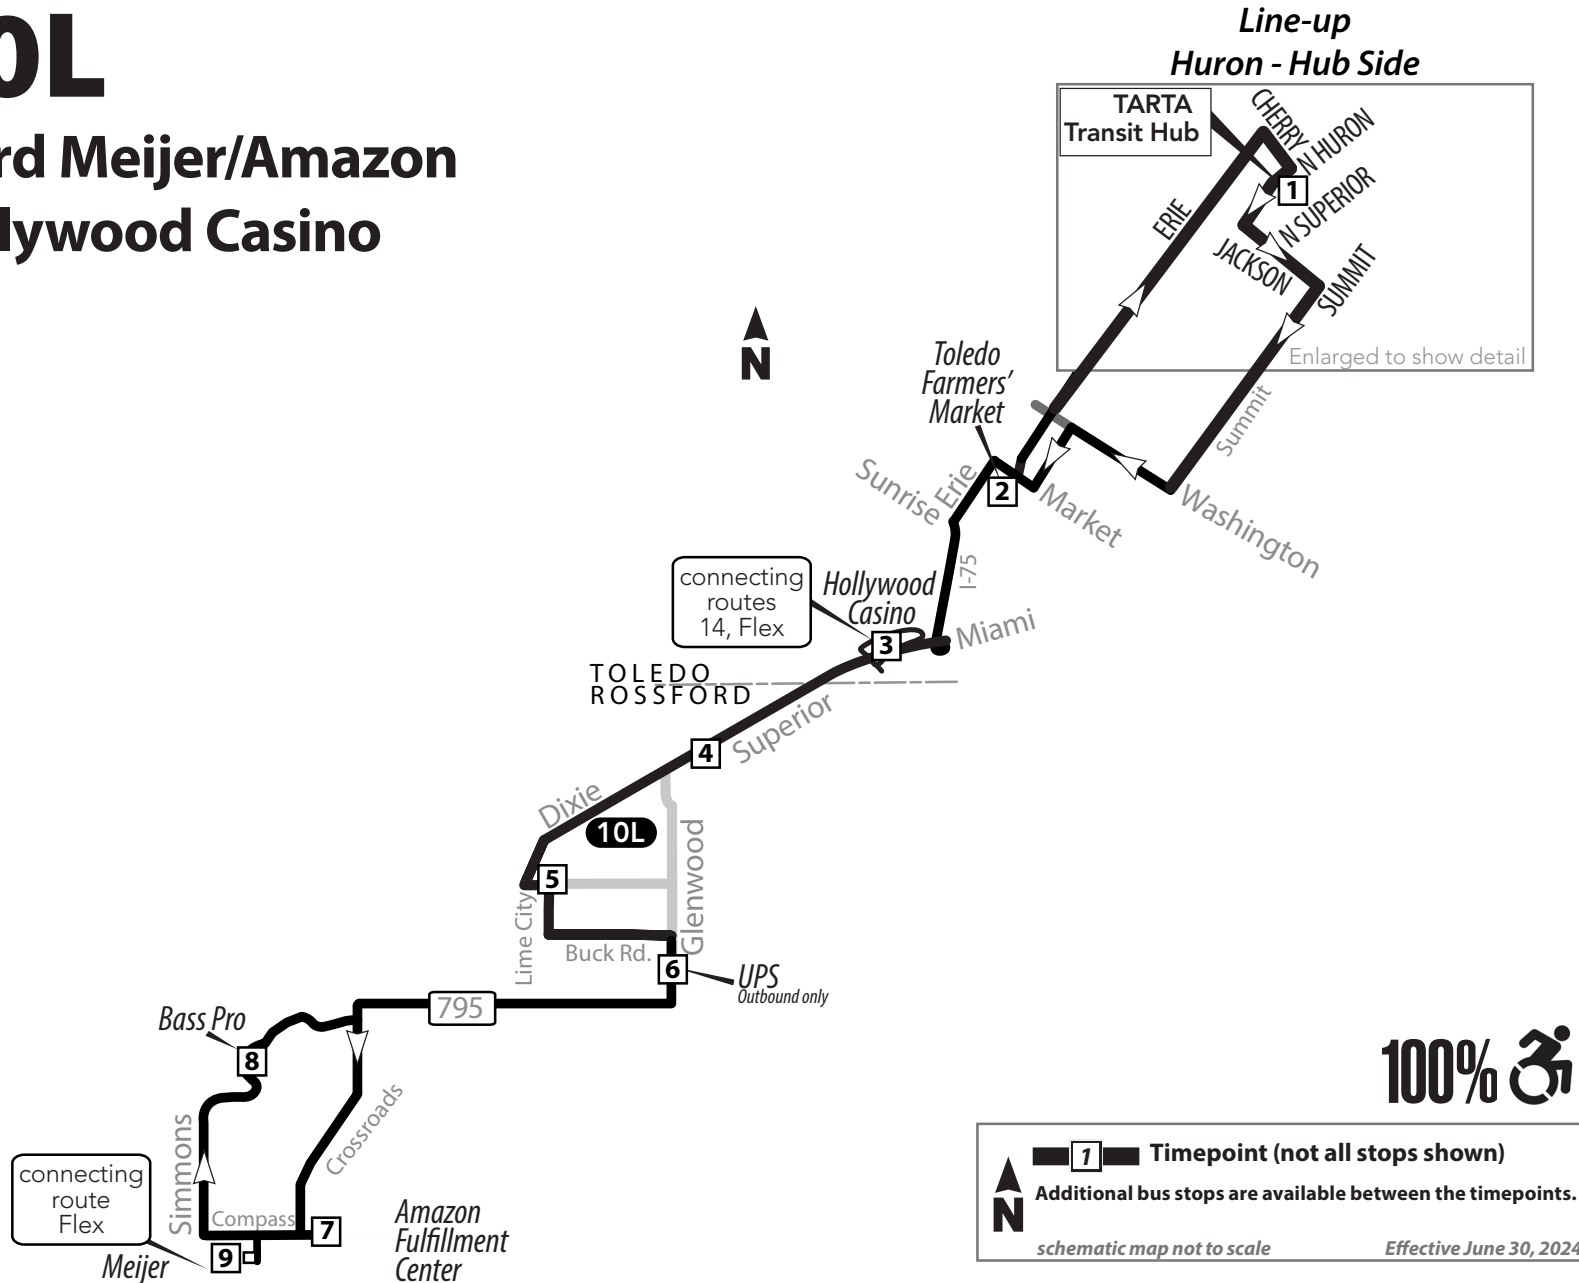

10L

Rossford Meijer/Amazon via Hollywood Casino

Contact Us

Information Line/Hours

419-243-RIDE (7433)
TTY Users: 7-1-1 or 1-800-750-0750
Monday – Friday: 8 a.m. – 5 p.m.
Weekends/Holidays: 8 a.m. – 5 p.m.

TARTA Flex Line/Hours

Reservations: 419-382-9901
Monday – Friday: 9 a.m. – 5 p.m.
Weekends/Holidays: 9 a.m. – 5 p.m.

TARPS Line/Hours

Reservations: 419-382-9901
Monday – Sunday: 9 a.m. – 5 p.m.
Holidays: 9 a.m. – 5 p.m.
Reservations may be made up to seven days in advance
Cancellation Line: 419-382-9915 (24 hours a day)

General Fare Information

Ages 19 and up — cash fare.....$1.50
Youth Fare (ages 6-18) cash fare..... 75¢
Children 5 and under with adult (limit 2).....FREE
TARTA Flex.....$3.00
Senior Citizens/Medicare Card Holders*.....75¢
Persons With Disabilities*.....75¢
1-Day Pass.....$3.00
7-Day Pass.....$15.00
31-Day Pass.....$45.00
Senior/Disabled/Veteran 7-Day Pass*.....$7.50
Senior/Disabled/Veteran 31-Day Pass*.....$22.50
*with TARTA Reduced Fare ID Card
Schedules are subject to change without notice.
All Scheduled Service is Open to the Public.
419-243-RIDE (419-243-7433) TARTA.com
TTY users call 711 or 1-800-750-0750