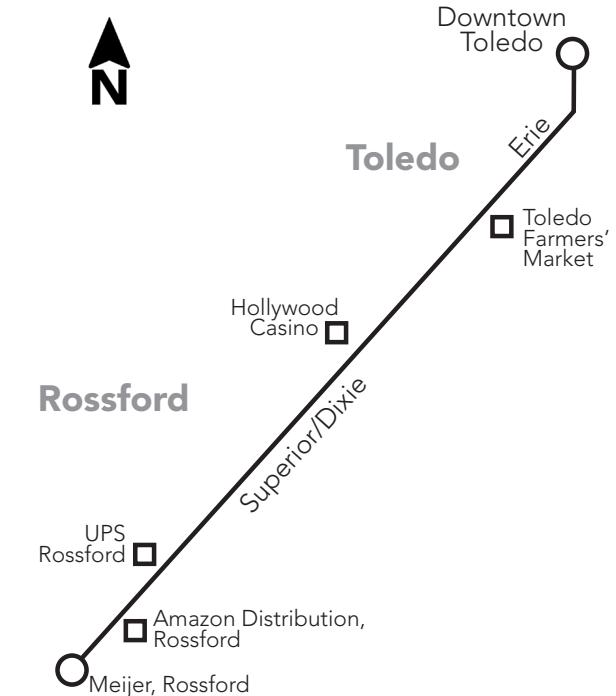

10L

Bus Route Timetable and Map

10L Rossford

Effective June 30, 2024
A partir del 30 de junio del 2024