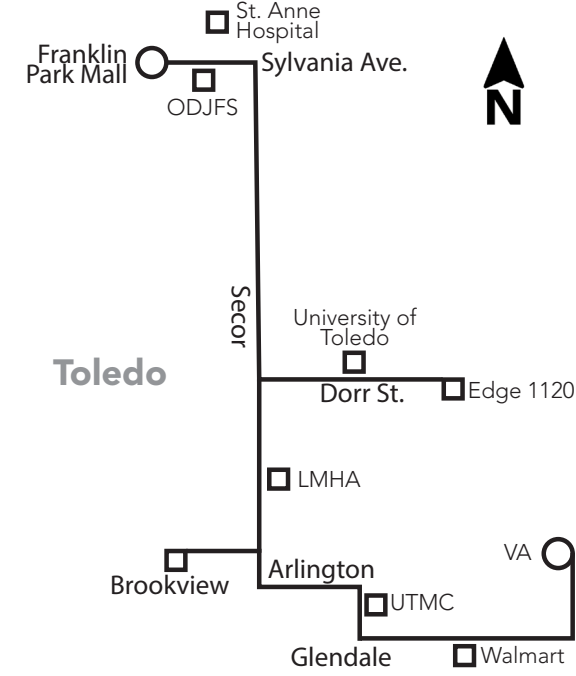

Bus Route Timetable and Map

3 VA-Franklin Park Crosstown

Effective June 30, 2024
A partir del 30 de junio del 2024