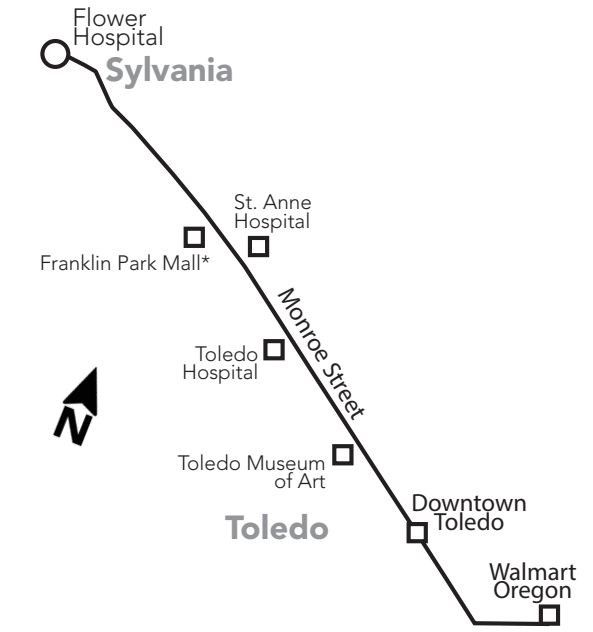

Bus Route Timetable and Map

2 Flower Hospital- Oregon/Monroe St.

Effective June 30, 2024
A partir del 30 de junio del 2024

100%

Additional bus stops are available between the timepoints.

Route 2 Timepoint

schematic map not to scale Effective June 30, 2024