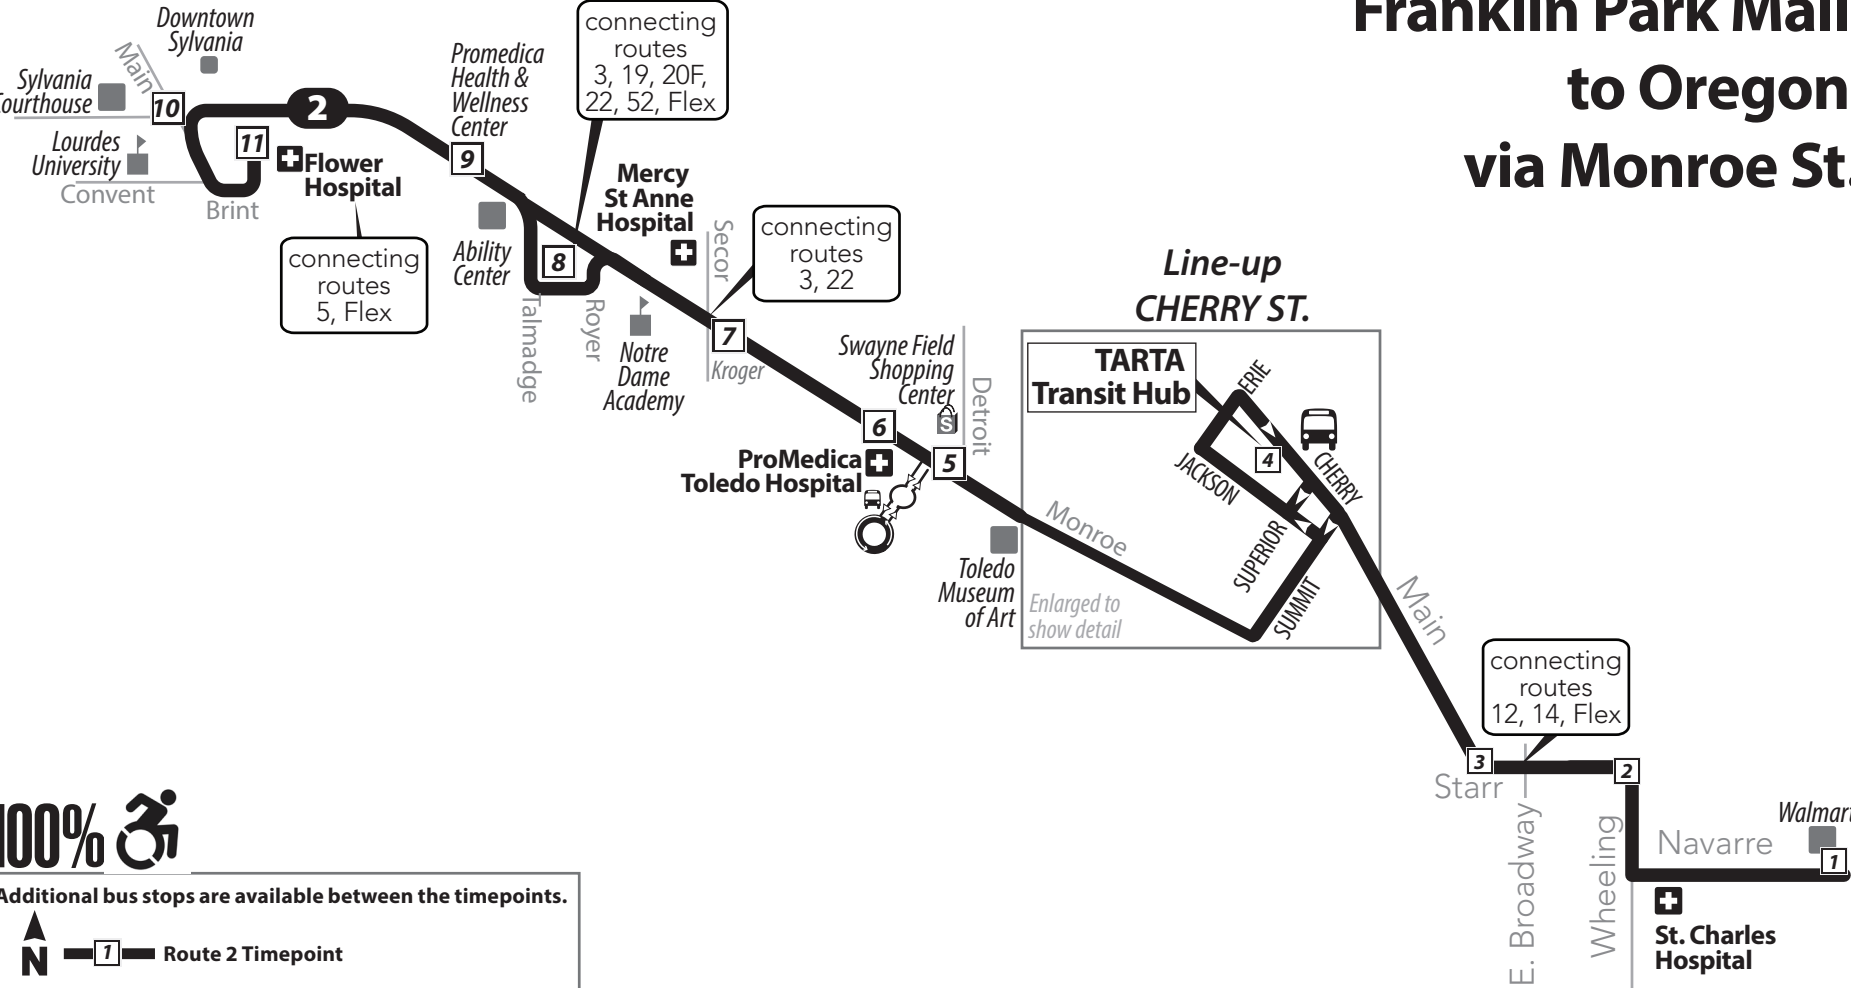

SYLVANIA

2 Flower Hospital or Franklin Park Mall to Oregon via Monroe St.

Contact Us

Information Line/Hours
419-243-RIDE (7433)
TTY Users: 7-1-1 or 1-800-750-0750
Monday – Friday: 8 a.m. – 5 p.m.
Weekends/Holidays: 8 a.m. – 5 p.m.

TARTA Flex Line/Hours
Reservations: 419-382-9901
Monday – Friday: 9 a.m. – 5 p.m.
Weekends/Holidays: 9 a.m. – 5 p.m.

TARPS Line/Hours
Reservations: 419-382-9901
Monday – Sunday: 9 a.m. – 5 p.m.
Holidays: 9 a.m. – 5 p.m.
Reservations may be made up to seven days in advance
Cancellation Line: 419-382-9915
(24 hours a day)

General Fare Information

Ages 19 and up — cash fare.....	$1.50
Youth Fare (ages 6-18) cash fare.....	75¢
Children 5 and under with adult (limit 2).....	FREE
TARTA Flex.....	$3.00
Senior Citizens/Medicare Card Holders*.....	75¢
Persons With Disabilities*.....	75¢
1-Day Pass.....	$3.00
7-Day Pass.....	$15.00
31-Day Pass.....	$45.00
Senior/Disabled/Veteran 7-Day Pass*.....	$7.50
Senior/Disabled/Veteran 31-Day Pass*.....	$22.50

*with TARTA Reduced Fare ID Card
Schedules are subject to change without notice.
All Scheduled Service is Open to the Public.
419-243-RIDE (419-243-7433) TARTA.com
TTY users call 711 or 1-800-750-0750