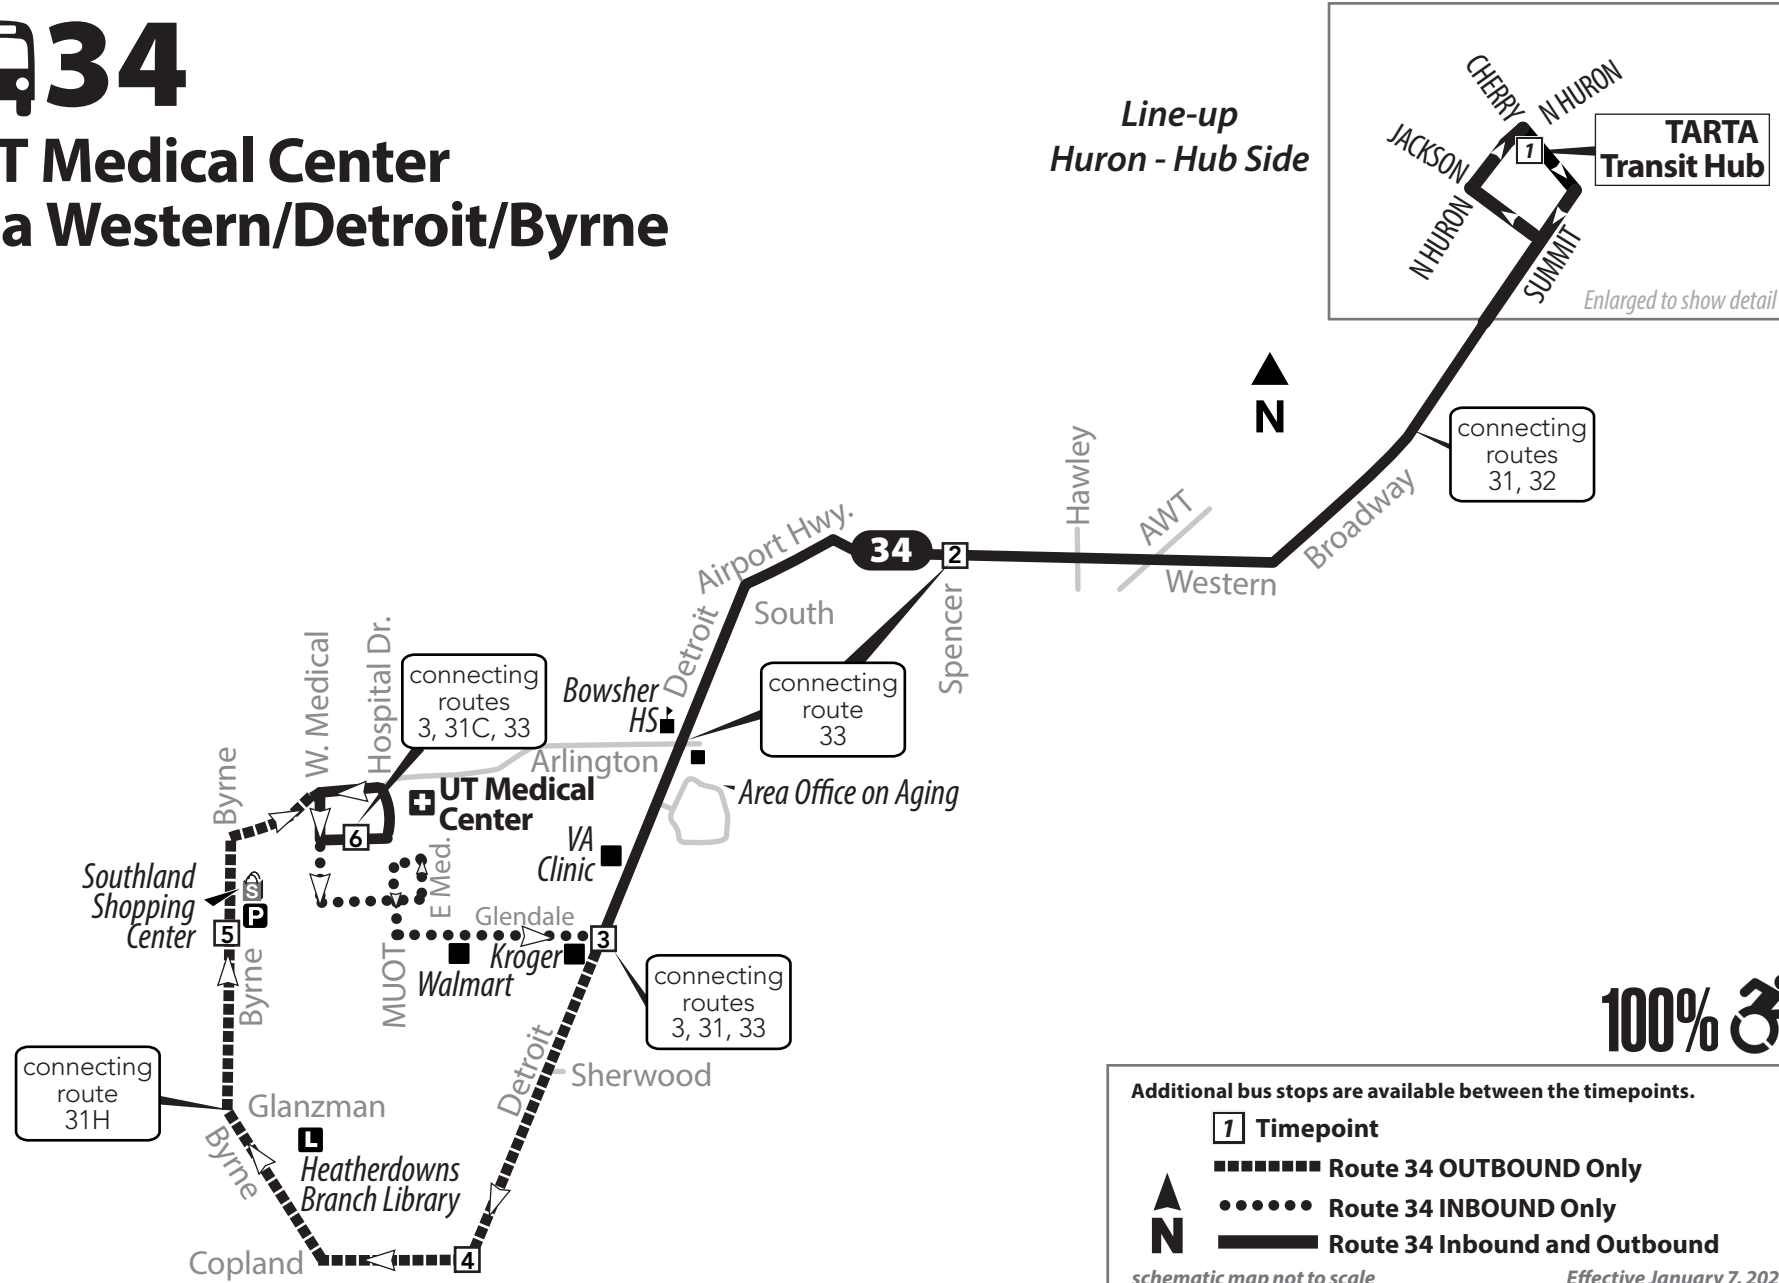

## UT Medical Center via Western/Detroit/Byrne

## Bus Route Timetable and Map

### 34 Monday-Friday Inbound (to Downtown)

UTMC	Glendale/ Detroit	Western/ Spencer	TARTA Transit Hub
6	3	2	1
5:10	5:20	5:30	5:45
6:10	6:20	6:30	6:45
7:10	7:20	7:30	7:45
8:10	8:20	8:30	8:45
9:10	9:20	9:30	9:45
10:10	10:20	10:30	10:45
11:10	11:20	11:30	11:45
12:10	12:20	12:30	12:45
1:10	1:20	1:30	1:45
2:10	2:20	2:30	2:45
3:10	3:20	3:30	3:45
4:10	4:20	4:30	4:45
5:10	5:20	5:30	5:45
6:10	6:20	6:30	6:45
7:10	7:20	7:30	7:45
8:10	8:20	8:30	8:45
9:10	9:20	9:30	9:45

#### What is it?

TARTA Flex is an on-demand service designed to connect suburban and rural areas with TARTA's fixed-line service in Toledo. Customers can book a ride 30-to-60 minutes in advance, or schedule a trip the day before.