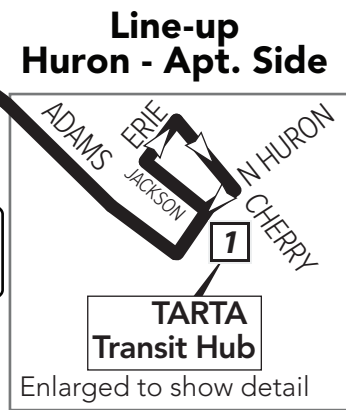

# UT Medical Center via Indiana/Junction/Arlington

**Additional bus stops are available between the timepoints.**

**N** — **1** — **Route 33 & Timepoint**

*schematic map not to scale* *Effective January 7, 2024*

### 33 Saturday/Sunday

**Outbound** (from Downtown)

TARTA Transit Hub	Indiana/ City Park	Junction/ Nebraska	Western/ Spencer	Arlington/ Detroit	UTMC
1	2	3	4	5	6
7:30	7:39	7:44	7:50	7:56	7:59
9:00	9:09	9:14	9:20	9:26	9:29
10:30	10:39	10:44	10:50	10:56	10:59
12:00	12:09	12:14	12:20	12:26	12:29
1:30	1:39	1:44	1:50	1:56	1:59
3:00	3:09	3:14	3:20	3:26	3:29
4:30	4:39	4:44	4:50	4:56	4:59
6:00	6:09	6:14	6:20	6:26	6:29
7:30	7:39	7:44	7:50	7:56	7:59
9:00	9:09	9:14	9:20	9:26	9:29

### DOWNTOWN LINE-UPS

Holiday Service = Sunday Service

ToledoAreaRTA

Tarta\_Toledo

Tarta\_RTA