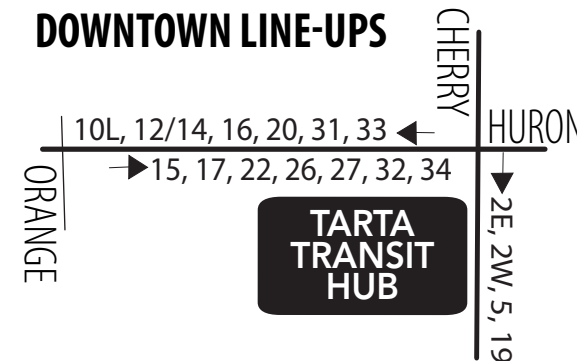

DOWNTOWN LINE-UPS

Holiday Service = Sunday Service

ToledoAreaRTA

Tarta_Toledo

Tarta_RTA