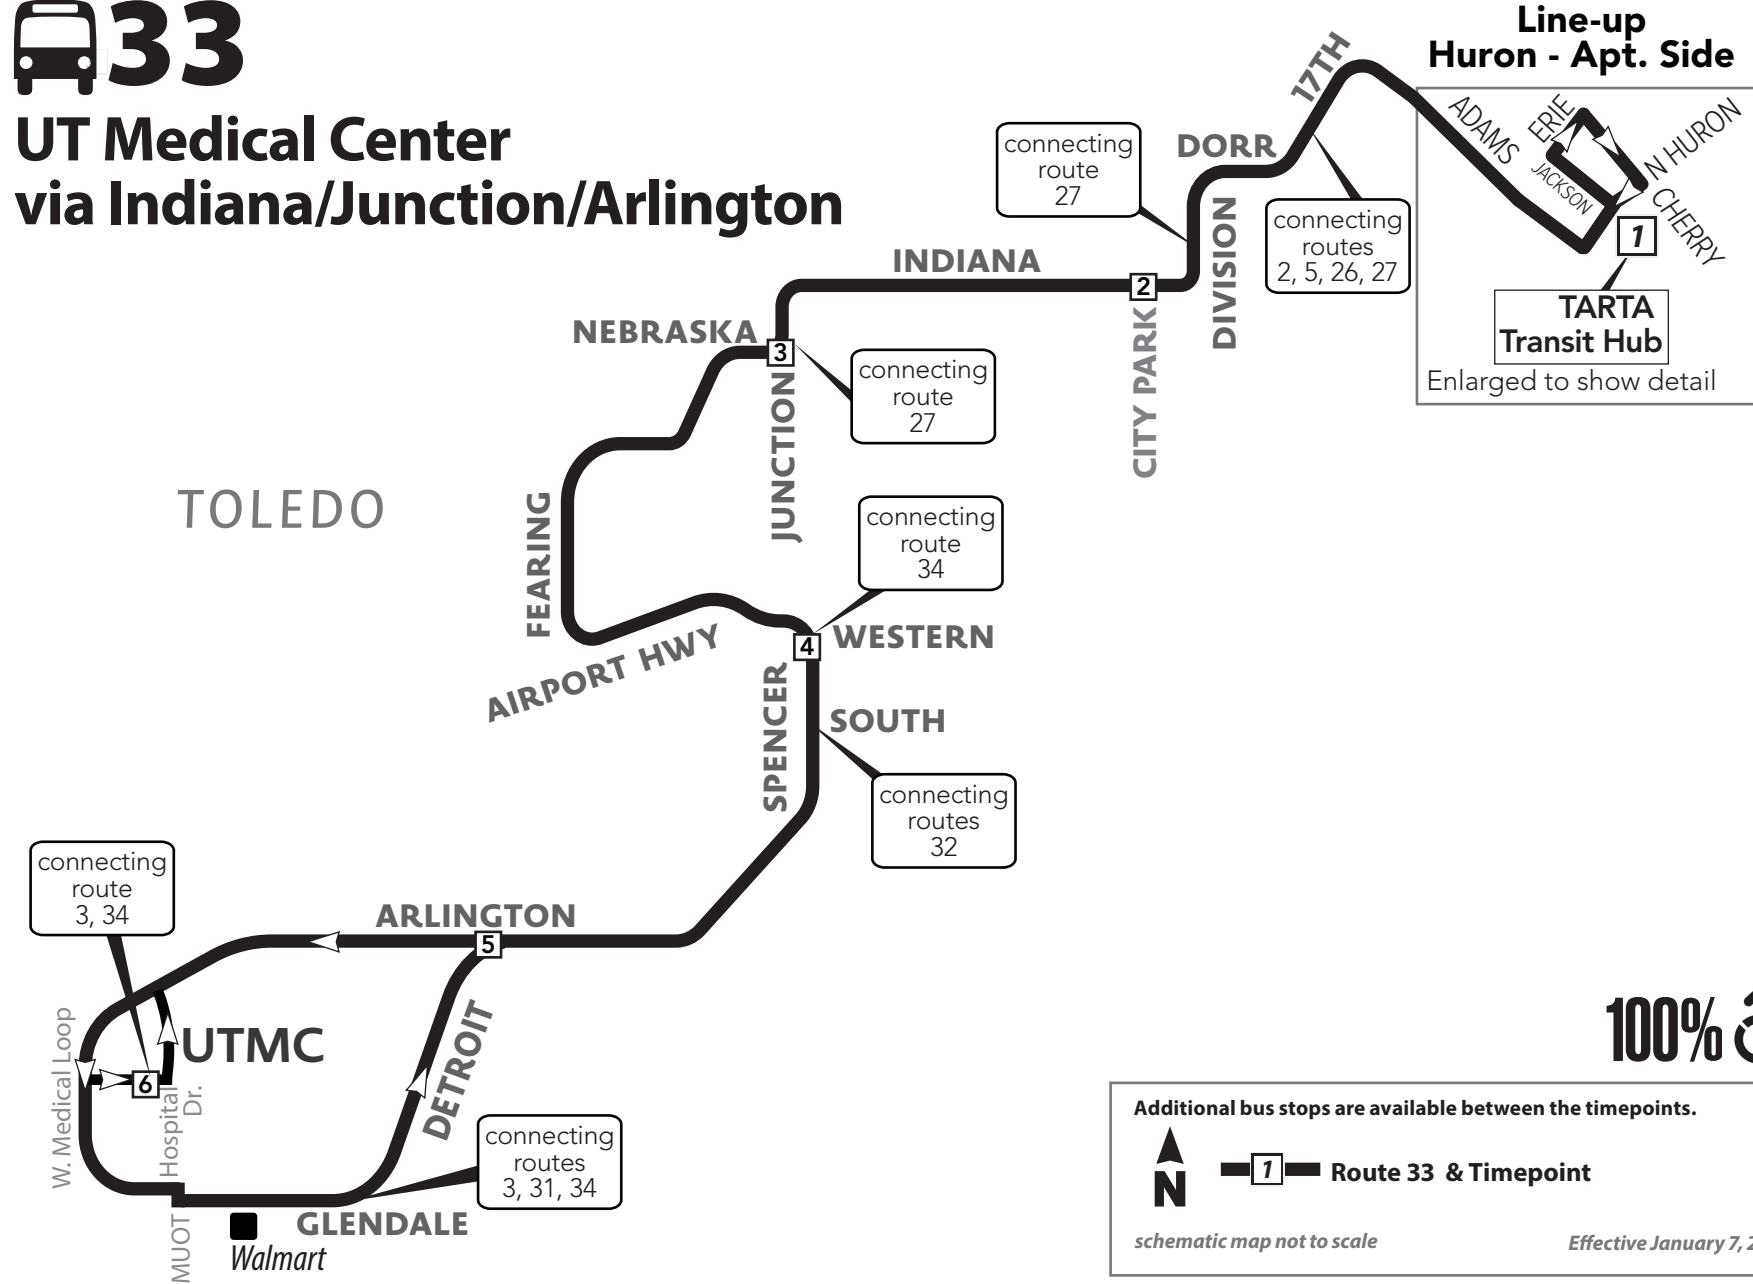

# UT Medical Center via Indiana/Junction/Arlington

**Additional bus stops are available between the timepoints.**

**N** — **1** — **Route 33 & Timepoint**

*schematic map not to scale* *Effective January 7, 2024*

## Bus Route Timetable and Map

### What is it?

TARTA Flex is an on-demand service designed to connect suburban and rural areas with TARTA's fixed-line service in Toledo. Customers can book a ride 30-to-60 minutes in advance, or schedule a trip the day before.

### 33 Saturday/Sunday

**Outbound** (from Downtown)

TARTA Transit Hub	Indiana/ City Park	Junction/ Nebraska	Western/ Spencer	Arlington/ Detroit	UTMC
1	2	3	4	5	6
7:30	7:39	7:44	7:50	7:56	7:59
9:00	9:09	9:14	9:20	9:26	9:29
10:30	10:39	10:44	10:50	10:56	10:59
12:00	12:09	12:14	12:20	12:26	12:29
1:30	1:39	1:44	1:50	1:56	1:59
3:00	3:09	3:14	3:20	3:26	3:29
4:30	4:39	4:44	4:50	4:56	4:59
6:00	6:09	6:14	6:20	6:26	6:29
7:30	7:39	7:44	7:50	7:56	7:59
9:00	9:09	9:14	9:20	9:26	9:29