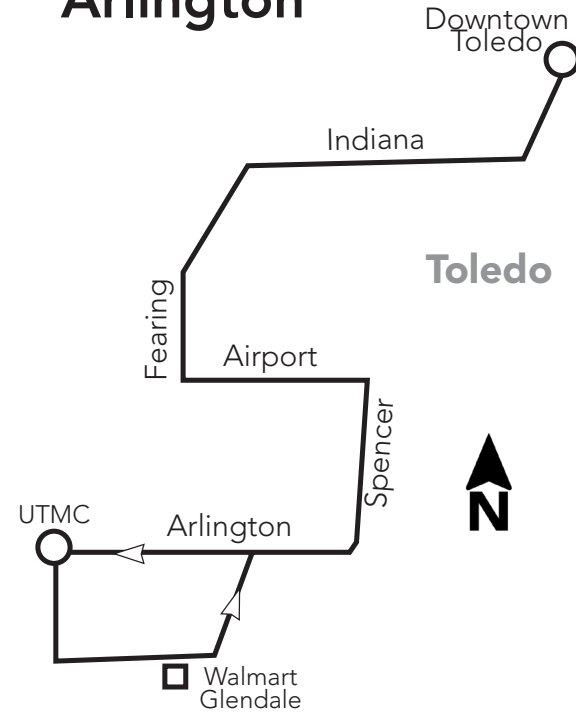

Bus Route Timetable and Map

33 Indiana/Junction/ Arlington

Effective April 7, 2024
A partir del 7 de abril de 2024