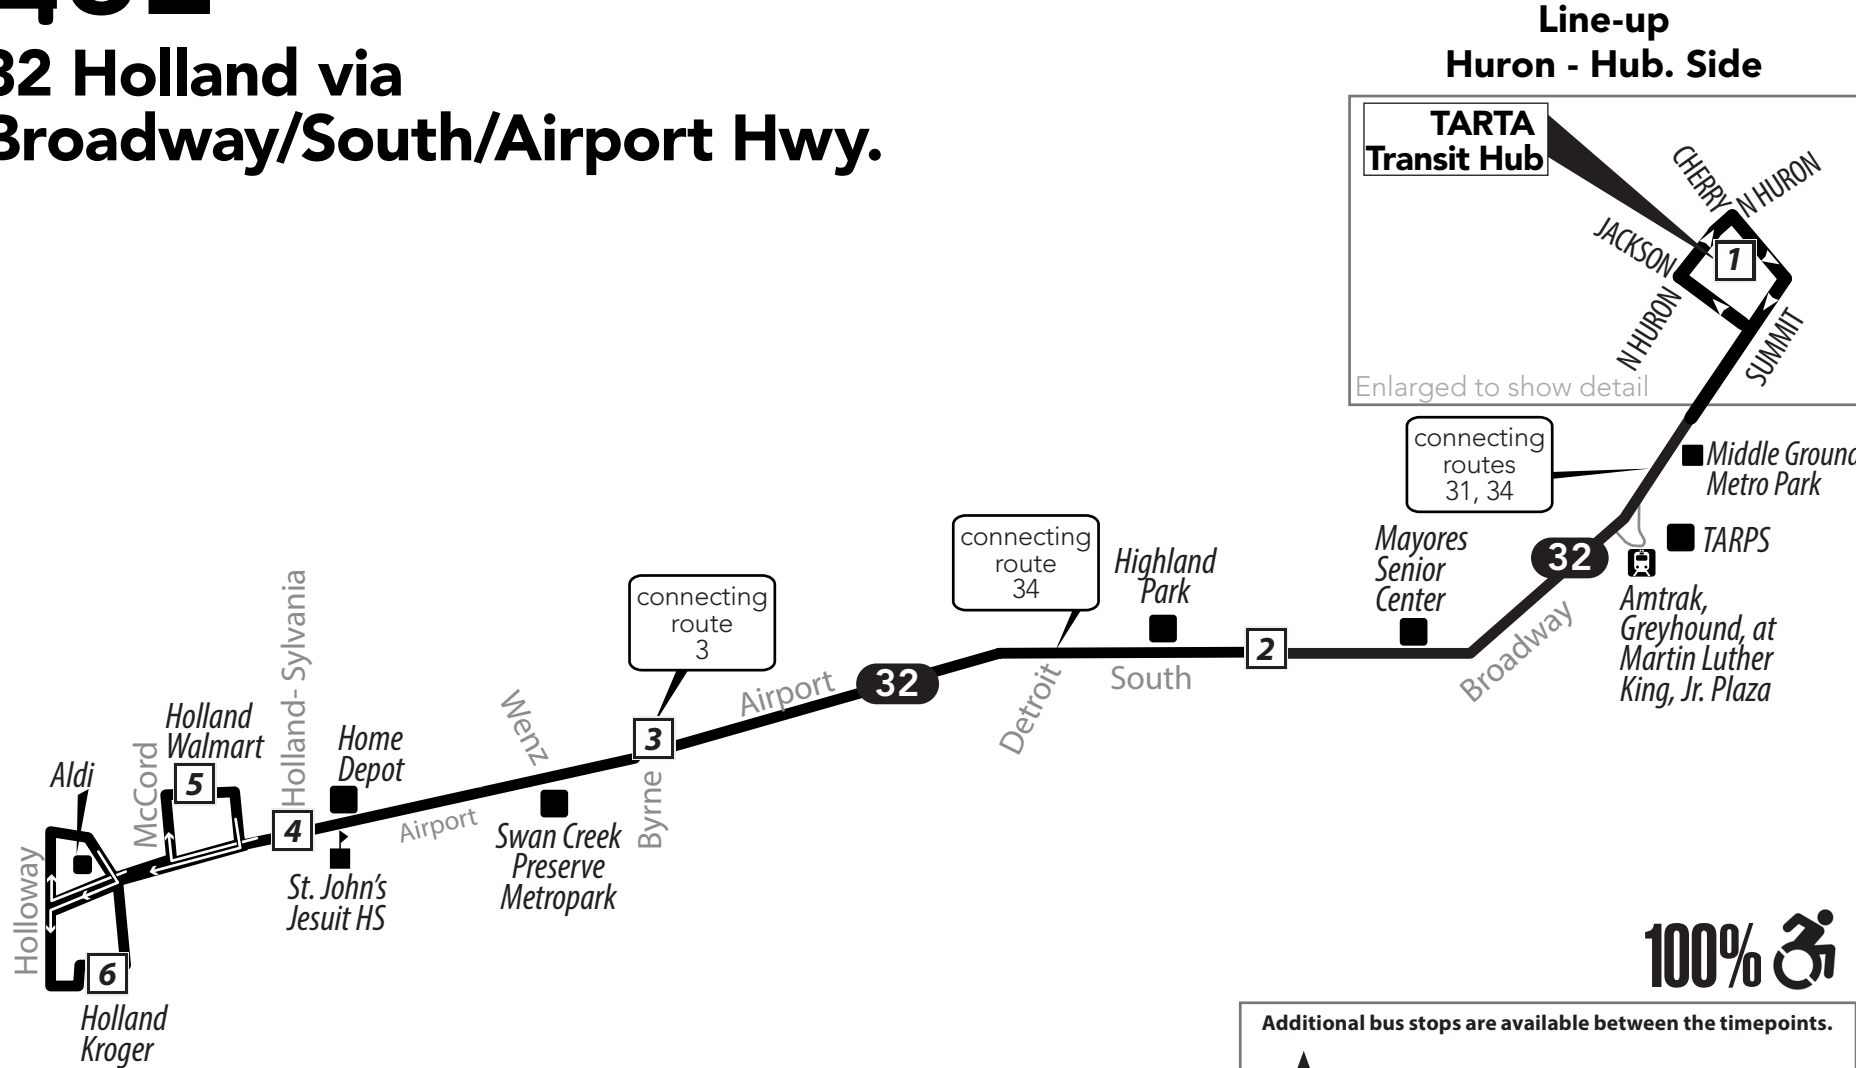

32

32 Holland via Broadway/South/Airport Hwy.

Additional bus stops are available between the timepoints.

schematic map not to scale   *Effective January 7, 2024*

Contact Us

Information Line/Hours

419-243-RIDE (7433)
TTY Users: 7-1-1 or 1-800-750-0750
Monday – Friday: 8 a.m. – 5 p.m.
Weekends/Holidays: 8 a.m. – 5 p.m.

TARTA Flex Line/Hours

Reservations: 419-382-9901
Monday – Friday: 9 a.m. – 5 p.m.
Weekends/Holidays: 9 a.m. – 5 p.m.

TARPS Line/Hours

Reservations: 419-382-9901
Monday – Sunday: 9 a.m. – 5 p.m.
Holidays: 9 a.m. – 5 p.m.
Reservations may be made up to seven days in advance
Cancellation Line: 419-382-9915 (24 hours a day)

General Fare Information

Ages 19 and up — cash fare.....	$1.50
Youth Fare (ages 6-18) cash fare.....	75¢
Children 5 and under with adult (limit 2).....	FREE
TARTA Flex.....	$3.00
Senior Citizens/Medicare Card Holders*.....	75¢
Persons With Disabilities*.....	75¢
1-Day Pass.....	$3.00
7-Day Pass.....	$15.00
31-Day Pass.....	$45.00
Senior/Disabled/Veteran 7-Day Pass*.....	$7.50
Senior/Disabled/Veteran 31-Day Pass*.....	$22.50

*with TARTA Reduced Fare ID Card
Schedules are subject to change without notice.
All Scheduled Service is Open to the Public.
419-243-RIDE (419-243-7433) TARTA.com
TTY users call 711 or 1-800-750-0750