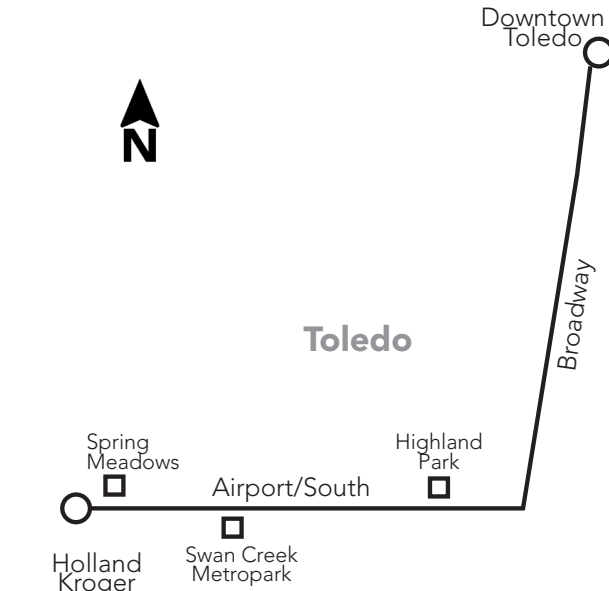

32

Bus Route Timetable and Map

32 Holland/Airport/South

Effective April 7, 2024
 A partir del 7 de abril de 2024

32 Monday-Friday

Inbound (to Downtown)

Holland Kroger	Spring Meadows Walmart	Home Depot	Airport/Byrne	South/Spencer	TARTA Transit Hub
6	5	4	3	2	1
4:58	5:04	5:10	5:20	5:30	5:45
5:58	6:04	6:10	6:20	6:30	6:45
6:58	7:04	7:10	7:20	7:30	7:45
7:58	8:04	8:10	8:20	8:30	8:45
8:58	9:04	9:10	9:20	9:30	9:45
9:58	10:04	10:10	10:20	10:30	10:45
10:58	11:04	11:10	11:20	11:30	11:45
11:58	12:04	12:10	12:20	12:30	12:45
12:58	1:04	1:10	1:20	1:30	1:45
1:58	2:04	2:10	2:20	2:30	2:45
2:58	3:04	3:10	3:20	3:30	3:45
3:58	4:04	4:10	4:20	4:30	4:45
4:58	5:04	5:10	5:20	5:30	5:45
5:58	6:04	6:10	6:20	6:30	6:45
6:58	7:04	7:10	7:20	7:30	7:45
7:58	8:04	8:10	8:20	8:30	8:45
8:58	9:04	9:10	9:20	9:30	9:45

32 Monday-Friday

Outbound from Downtown

TARTA Transit Hub	South/Spencer	Airport/Byrne	Home Depot	Spring Meadows Walmart	Holland Kroger
1	2	3	4	5	6
6:00	6:11	6:21	6:32	6:38	6:48
7:00	7:11	7:21	7:32	7:38	7:48
8:00	8:11	8:21	8:32	8:38	8:48
9:00	9:11	9:21	9:32	9:38	9:48
10:00	10:11	10:21	10:32	10:38	10:48
11:00	11:11	11:21	11:32	11:38	11:48
12:00	12:11	12:21	12:32	12:38	12:48
1:00	1:11	1:21	1:32	1:38	1:48
2:00	2:11	2:21	2:32	2:38	2:48
3:00	3:11	3:21	3:32	3:38	3:48
4:00	4:11	4:21	4:32	4:38	4:48
5:00	5:11	5:21	5:32	5:38	5:48
6:00	6:11	6:21	6:32	6:38	6:48
7:00	7:11	7:21	7:32	7:38	7:48
8:00	8:11	8:21	8:32	8:38	8:48
9:00	9:11	9:21	9:32	9:38	9:48
10:00	10:11	10:21	10:32	10:38	10:48

TARTA Flex

What is it?

TARTA Flex is an on-demand service designed to connect suburban and rural areas with TARTA's fixed-line service in Toledo. Customers can book a ride 30-to-60 minutes in advance, or schedule a trip the day before.

DOWNTOWN LINE-UPS

Holiday Service = Sunday Service

ToledoAreaRTA

Tarta_Toledo

Tarta_RTA

Holidays

Holidays include: New Year's Day, Memorial Day, Independence Day (July 4), Labor Day, Thanksgiving Day and Christmas Day.