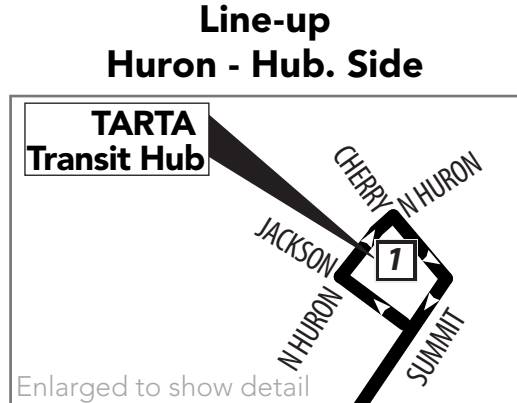

32

32 Holland via Broadway/South/Airport Hwy.

Additional bus stops are available between the timepoints.

schematic map not to scale   *Effective January 7, 2024*

Contact Us

Information Line/Hours

419-243-RIDE (7433)
TTY Users: 7-1-1 or 1-800-750-0750
Monday – Friday: 8 a.m. – 5 p.m.
Weekends/Holidays: 8 a.m. – 5 p.m.

TARTA Flex Line/Hours

Reservations: 419-382-9901
Monday – Friday: 9 a.m. – 5 p.m.
Weekends/Holidays: 9 a.m. – 5 p.m.

TARPS Line/Hours

Reservations: 419-382-9901
Monday – Sunday: 9 a.m. – 5 p.m.
Holidays: 9 a.m. – 5 p.m.
Reservations may be made up to seven days in advance
Cancellation Line: 419-382-9915 (24 hours a day)

General Fare Information

Ages 19 and up — cash fare.....	$1.50
Youth Fare (ages 6-18) cash fare.....	75¢
Children 5 and under with adult (limit 2).....	FREE
TARTA Flex.....	$3.00
Senior Citizens/Medicare Card Holders*.....	75¢
Persons With Disabilities*.....	75¢
1-Day Pass.....	$3.00
7-Day Pass.....	$15.00
31-Day Pass.....	$45.00
Senior/Disabled/Veteran 7-Day Pass*.....	$7.50
Senior/Disabled/Veteran 31-Day Pass*.....	$22.50

*with TARTA Reduced Fare ID Card
Schedules are subject to change without notice.
All Scheduled Service is Open to the Public.
419-243-RIDE (419-243-7433) TARTA.com
TTY users call 711 or 1-800-750-0750