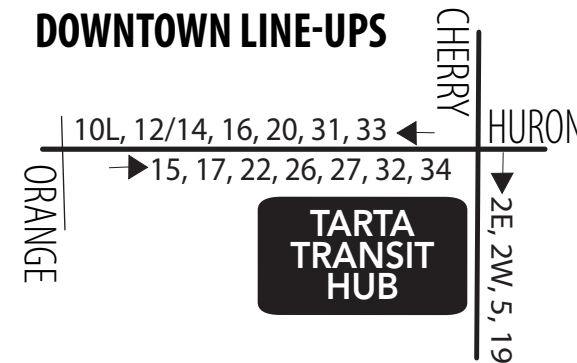

DOWNTOWN LINE-UPS

Holiday Service = Sunday Service

ToledoAreaRTA

Tarta_Toledo

Tarta_RTA

Holidays

Holidays include: New Year's Day, Memorial Day, Independence Day (July 4), Labor Day, Thanksgiving Day and Christmas Day.

This schedule is subject to change without notice. Traffic and weather conditions may delay buses. Get updates on service at tarta.com or 419-243-7433.