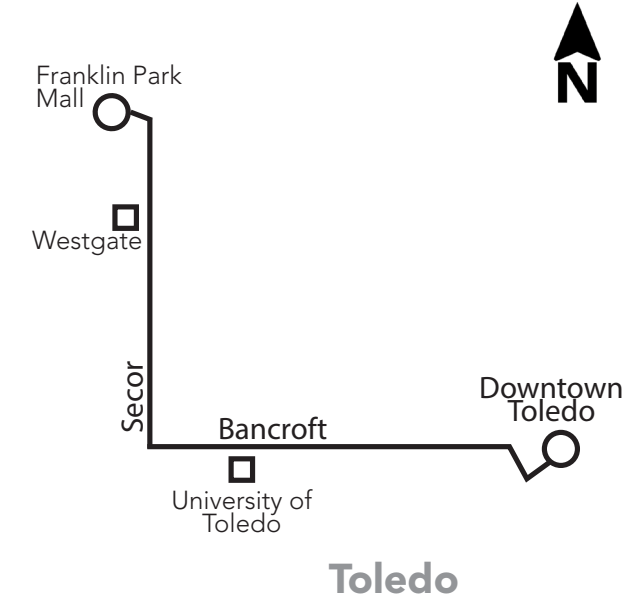

Bus Route Timetable and Map

22 Franklin Park Mall/ Bancroft/Secor

Effective April 7, 2024
A partir del 7 de abril de 2024

Additional bus stops are available between the timepoints.

- Route 22 & Timepoint
- Route 22 Inbound only
- Route 22 Outbound only

TARTA Flex is an on-demand service designed to connect suburban and rural areas with TARTA's fixed-line service in Toledo. Customers can book a ride 30-to-60 minutes in advance, or schedule a trip the day before.

No passenger stops are made in construction zones.

22 Saturday/Sunday

Inbound (to Downtown)

Days Running	Franklin Park Mall	Secor & Central	Secor & Bancroft	Bancroft & Upton	TARTA Transit Hub	TARTA Transit Hub	Bancroft & Upton	Secor & Bancroft	Secor & Central	Franklin Park Mall
	5	4	3	2	1	1	2	3	4	5
Sat/Sun	6:38	6:53	6:55	7:00	7:15	7:30	7:45	7:49	7:53	8:08
Sat/Sun	8:08	8:23	8:25	8:30	8:45	9:00	9:15	9:19	9:23	9:38
Sat/Sun	9:38	9:53	9:55	10:00	10:15	10:30	10:45	10:49	10:53	11:08
Sat/Sun	11:08	11:23	11:25	11:30	11:45	12:00	12:15	12:19	12:23	12:38
Sat/Sun	12:38	12:53	12:55	1:00	1:15	1:30	1:45	1:49	1:53	2:08
Sat/Sun	2:08	2:23	2:25	2:30	2:45	3:00	3:15	3:19	3:23	3:38
Sat/Sun	3:38	3:53	3:55	4:00	4:15	4:30	4:45	4:49	4:53	5:08
Sat/Sun	5:08	5:23	5:25	5:30	5:45	6:00	6:15	6:19	6:23	6:38
Sat/Sun	6:38	6:53	6:55	7:00	7:15	7:30	7:45	7:49	7:53	8:08
Sat only	8:08	8:23	8:25	8:30	8:45	9:00	9:15	9:19	9:23	9:38

22 Saturday/Sunday

Outbound (from Downtown)

DOWNTOWN LINE-UPS

Holiday Service = Sunday Service

ToledoAreaRTA

Tarta_Toledo

Tarta_RTAT