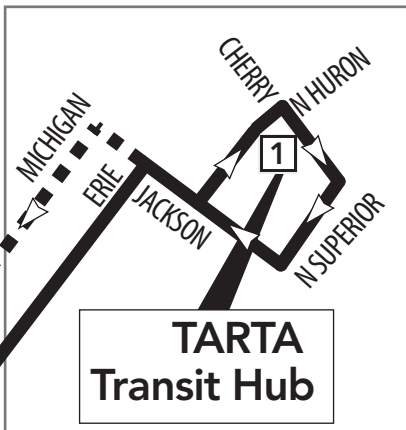

Bus 22 Franklin Park Mall via UT Campus/Bancroft

**Line-up
Huron - Hub Side**

Contact Us

Information Line/Hours

419-243-RIDE (7433)
TTY Users: 7-1-1 or 1-800-750-0750
Monday – Friday: 8 a.m. – 5 p.m.
Weekends/Holidays: 8 a.m. – 5 p.m.

TARTA Flex is an on-demand service designed to connect suburban and rural areas with TARTA's fixed-line service in Toledo. Customers can book a ride 30-to-60 minutes in advance, or schedule a trip the day before.

No passenger stops are made in construction zones.

22 Saturday/Sunday

Inbound (to Downtown)

Days Running	Franklin Park Mall	Secor & Central	Secor & Bancroft	Bancroft & Upton	TARTA Transit Hub	TARTA Transit Hub	Bancroft & Upton	Secor & Bancroft	Secor & Central	Franklin Park Mall
	5	4	3	2	1	1	2	3	4	5
Sat/Sun	6:38	6:53	6:55	7:00	7:15	7:30	7:45	7:49	7:53	8:08
Sat/Sun	8:08	8:23	8:25	8:30	8:45	9:00	9:15	9:19	9:23	9:38
Sat/Sun	9:38	9:53	9:55	10:00	10:15	10:30	10:45	10:49	10:53	11:08
Sat/Sun	11:08	11:23	11:25	11:30	11:45	12:00	12:15	12:19	12:23	12:38
Sat/Sun	12:38	12:53	12:55	1:00	1:15	1:30	1:45	1:49	1:53	2:08
Sat/Sun	2:08	2:23	2:25	2:30	2:45	3:00	3:15	3:19	3:23	3:38
Sat/Sun	3:38	3:53	3:55	4:00	4:15	4:30	4:45	4:49	4:53	5:08
Sat/Sun	5:08	5:23	5:25	5:30	5:45	6:00	6:15	6:19	6:23	6:38
Sat/Sun	6:38	6:53	6:55	7:00	7:15	7:30	7:45	7:49	7:53	8:08
Sat only	8:08	8:23	8:25	8:30	8:45	9:00	9:15	9:19	9:23	9:38

22 Saturday/Sunday

Outbound (from Downtown)

DOWNTOWN LINE-UPS

Holiday Service = Sunday Service

ToledoAreaRTA

Tarta_Toledo

Tarta_RTAT