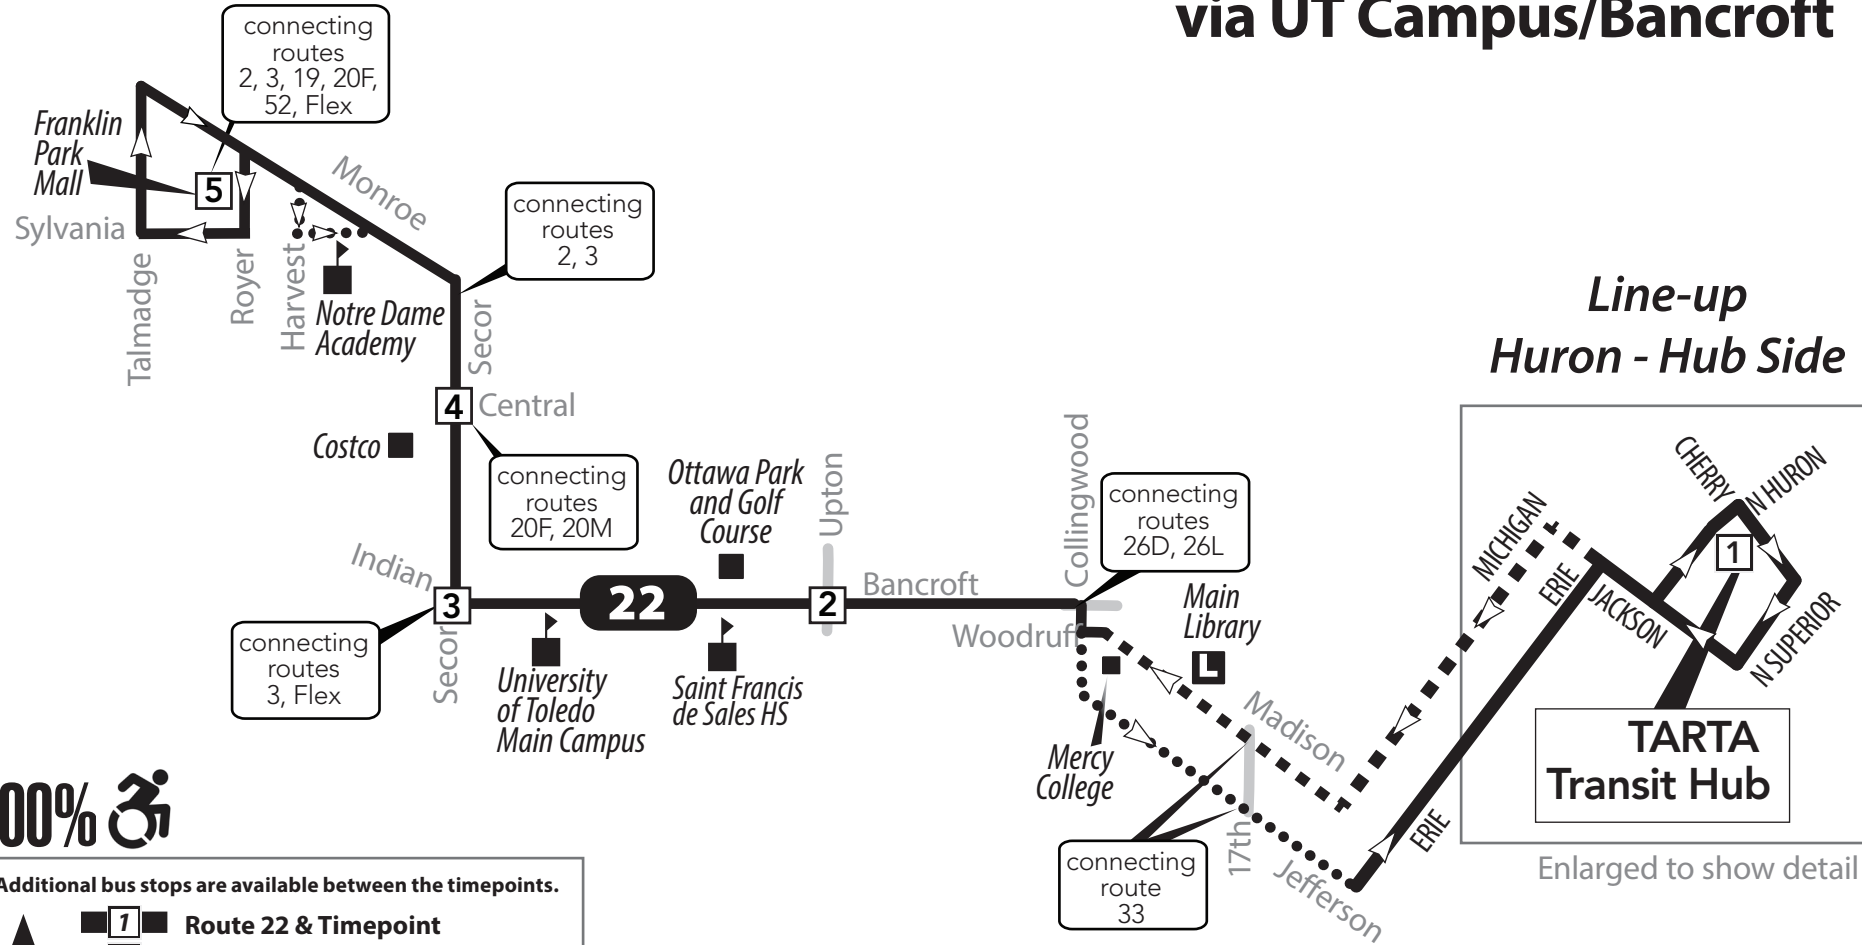

Bus 22 Franklin Park Mall via UT Campus/Bancroft

**Line-up
Huron - Hub Side**