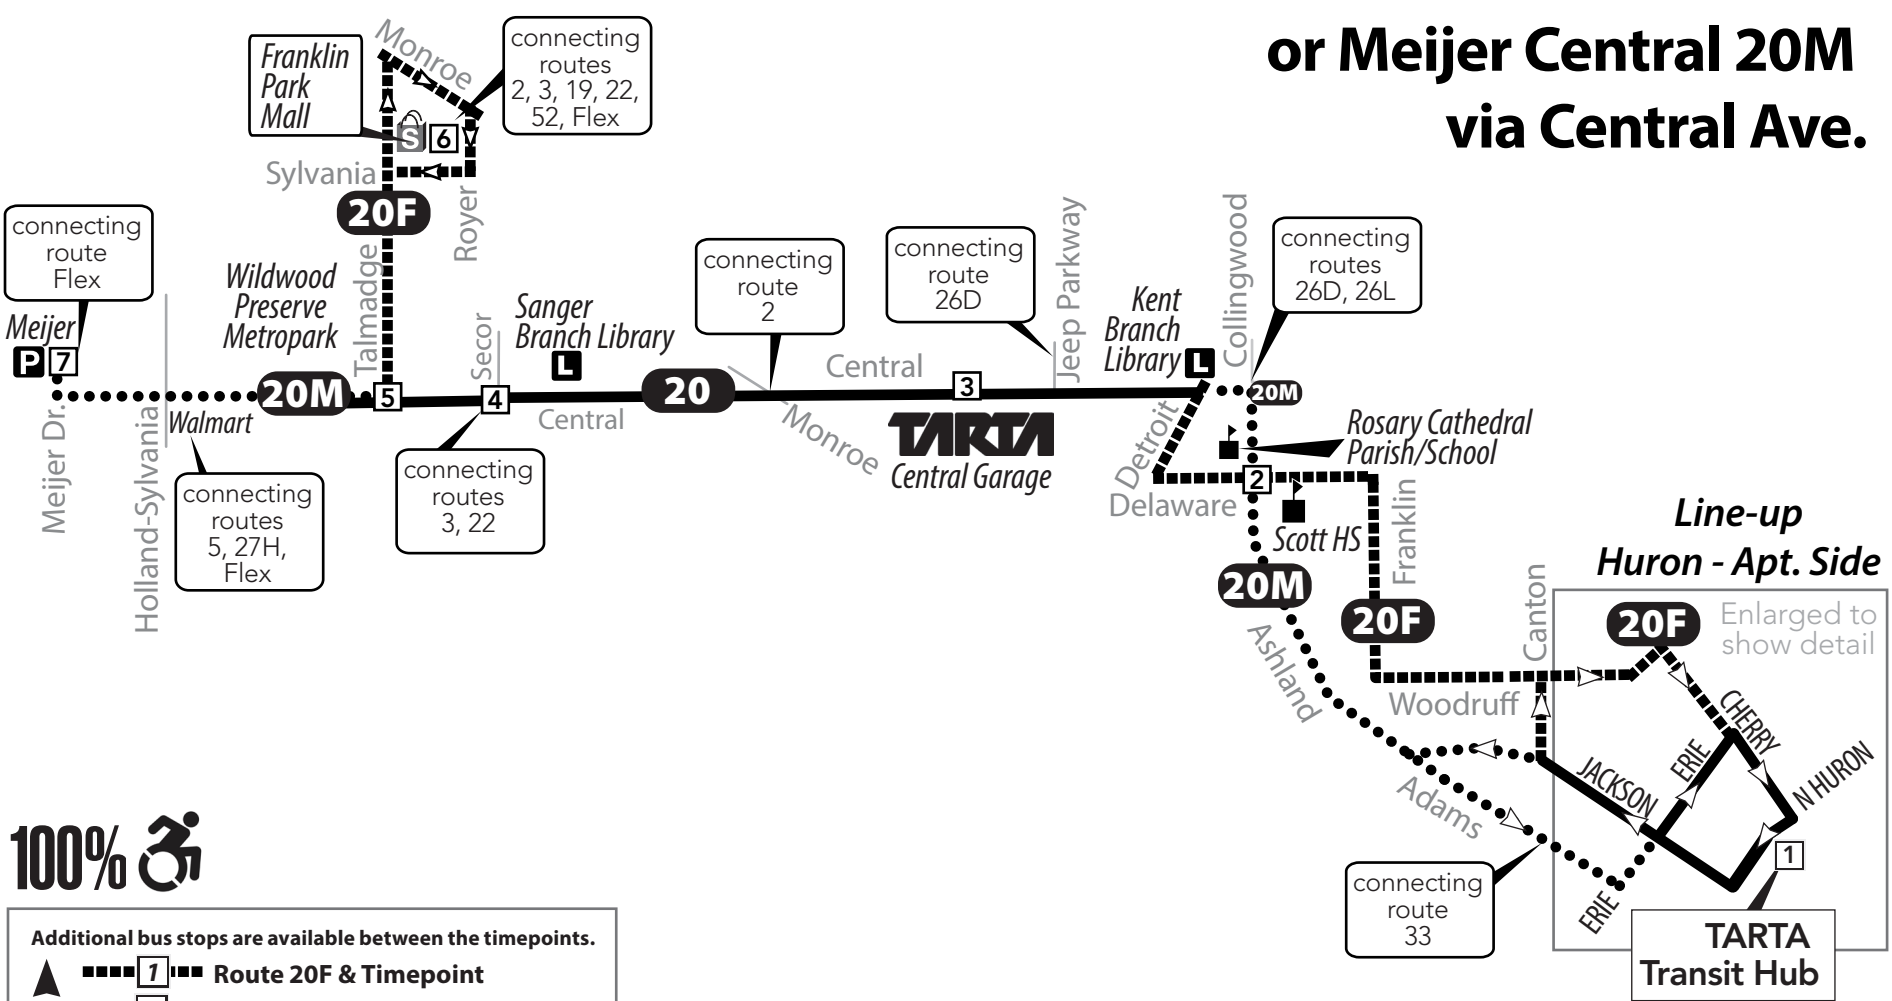

Bus 20 Franklin Park Mall 20F or Meijer Central 20M via Central Ave.

100%

Additional bus stops are available between the timepoints.

Route 20F & Timepoint

Route 20M & Timepoint

20F & 20M

schematic map not to scale   *Effective January 7, 2024*

Contact Us

Information Line/Hours

419-243-RIDE (7433)
TTY Users: 7-1-1 or 1-800-750-0750
Monday – Friday: 8 a.m. – 5 p.m.
Weekends/Holidays: 8 a.m. – 5 p.m.

TARTA Flex Line/Hours

Reservations: 419-382-9901
Monday – Friday: 9 a.m. – 5 p.m.
Weekends/Holidays: 9 a.m. – 5 p.m.

TARPS Line/Hours

Reservations: 419-382-9901
Monday – Sunday: 9 a.m. – 5 p.m.
Holidays: 9 a.m. – 5 p.m.
Reservations may be made up to seven days in advance
Cancellation Line: 419-382-9915 (24 hours a day)

General Fare Information

Ages 19 and up — cash fare.....	$1.50
Youth Fare (ages 6-18) cash fare.....	75¢
Children 5 and under with adult (limit 2).....	FREE
TARTA Flex.....	$3.00
Senior Citizens/Medicare Card Holders*.....	75¢
Persons With Disabilities*.....	75¢
1-Day Pass.....	$3.00
7-Day Pass.....	$15.00
31-Day Pass.....	$45.00
Senior/Disabled/Veteran 7-Day Pass*.....	$7.50
Senior/Disabled/Veteran 31-Day Pass*.....	$22.50

*with TARTA Reduced Fare ID Card

Schedules are subject to change without notice.
All Scheduled Service is Open to the Public.
419-243-RIDE (419-243-7433) TARTA.com
TTY users call 711 or 1-800-750-0750