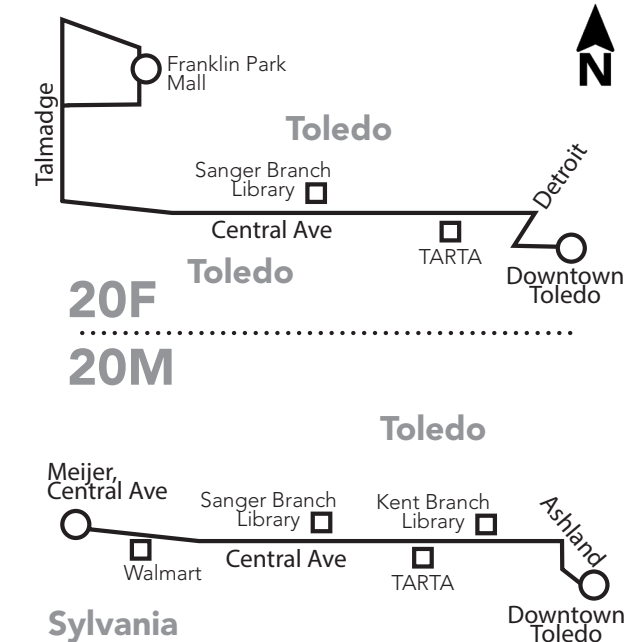

Bus Route Timetable and Map

20F Franklin Park/Central 20M Meijer/Central

Effective April 7, 2024
 A partir del 7 de abril de 2024

TAKING YOU PLACES

20 Monday-Friday

Inbound (to Downtown)

Route	Meijer/ Central Ave.	Franklin Park Mall	Central & Talmadge	Central & Secor	Central Garage	Collingwood at Delaware	Delaware at Collingwood	TARTA Transit Hub
	7	6	5	4	3	2	2	1
20M	5:10	—	5:18	5:21	5:30	5:35	—	5:45
20F	—	6:12	6:18	6:21	6:30	—	6:35	6:45
20M	7:10	—	7:18	7:21	7:30	7:35	—	7:45
20F	—	8:12	8:18	8:21	8:30	—	8:35	8:45
20M	9:10	—	9:18	9:21	9:30	9:35	—	9:45
20F	—	10:12	10:18	10:21	10:30	—	10:35	10:45
20M	11:10	—	11:18	11:21	11:30	11:35	—	11:45
20F	—	12:12	12:18	12:21	12:30	—	12:35	12:45
20M	1:10	—	1:18	1:21	1:30	1:35	—	1:45
20F	—	2:12	2:18	2:21	2:30	—	2:35	2:45
20M	3:10	—	3:18	3:21	3:30	3:35	—	3:45
20F	—	4:12	4:18	4:21	4:30	—	4:35	4:45
20M	5:10	—	5:18	5:21	5:30	5:35	—	5:45
20F	—	6:12	6:18	6:21	6:30	—	6:35	6:45
20M	7:10	—	7:18	7:21	7:30	7:35	—	7:45
20F	—	8:12	8:18	8:21	8:30	—	8:35	8:45
20M	9:10	—	9:18	9:21	9:30	9:35	—	9:45
Shaded ares denote afternoon times.								