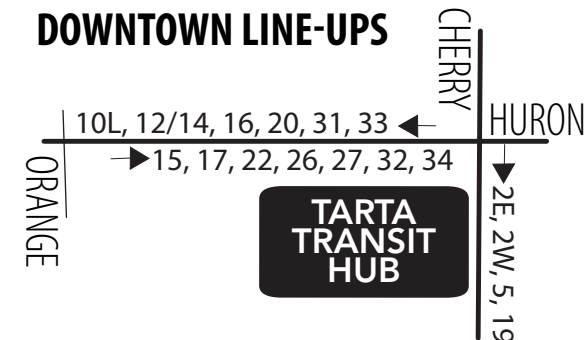

20 Saturday/Sunday

Inbound (to Downtown)

Days Running	Route	Meijer/ Central Ave.	Franklin Park Mall	Central & Talmadge	Central & Secor	Central Garage	Collingwood at Delaware	Delaware at Collingwood	TARTA Transit Hub
		7	6	5	4	3	2	2	1
Sat/Sun	20F	—	6:42	6:48	6:51	7:00	—	7:05	7:15
Sat/Sun	20M	8:10	—	8:18	8:21	8:30	8:35	—	8:45
Sat/Sun	20F	—	9:42	9:48	9:51	10:00	—	10:05	10:15
Sat/Sun	20M	11:10	—	11:18	11:21	11:30	11:35	—	11:45
Sat/Sun	20F	—	12:42	12:48	12:51	1:00	—	1:05	1:15
Sat/Sun	20M	2:10	—	2:18	2:21	2:30	2:35	—	2:45
Sat/Sun	20F	—	3:42	3:48	3:51	4:00	—	4:05	4:15
Sat/Sun	20M	5:10	—	5:18	5:21	5:30	5:35	—	5:45
Sat/Sun	20F	—	6:42	6:48	6:51	7:00	—	7:05	7:15
Sat only	20M	8:10	—	8:18	8:21	8:30	8:35	—	8:45

20 Saturday/Sunday

Outbound (from Downtown)

Route	TARTA Transit Hub	Collingwood at Delaware	Delaware at Collingwood	Central Garage	Central & Secor	Central & Talmadge	Franklin Park Mall	Meijer/ Central Ave.
	1	2	2	3	4	5	6	7
20M	7:30	7:39	—	7:44	7:54	7:57	—	8:10
20F	9:00	—	9:09	9:14	9:24	9:27	9:36	—
20M	10:30	10:39	—	10:44	10:54	10:57	—	11:10
20F	12:00	—	12:09	12:14	12:24	12:27	12:36	—
20M	1:30	1:39	—	1:44	1:54	1:57	—	2:10
20F	3:00	—	3:09	3:14	3:24	3:27	3:36	—
20M	4:30	4:39	—	4:44	4:54	4:57	—	5:10
20F	6:00	—	6:09	6:14	6:24	6:27	6:36	—
20M	7:30	7:39	—	7:44	7:54	7:57	—	8:10
20F	9:00	—	9:09	9:14	9:24	9:27	9:36	—

Holiday Service = Sunday Service

DOWNTOWN LINE-UPS

- ToledoAreaRTA
- Tarta_Toledo
- Tarta_RTA

Toledo Area Regional Transit Authority
1127 W Central Ave
P.O. Box 792
Toledo, Ohio 43697-0792
TARTA.com
info@tarta.com

Holidays

Holidays include: New Year's Day, Memorial Day, Independence Day (July 4), Labor Day, Thanksgiving Day and Christmas Day.

This schedule is subject to change without notice. Traffic and weather conditions may delay buses. Get updates on service at tarta.com or 419-243-7433.

Este itinerario está sujeto a cambios sin previo aviso. El tráfico y las condiciones meteorológicas pueden retrasar los autobuses. Consulte las novedades del servicio en tarta.com o 419-243-7433.