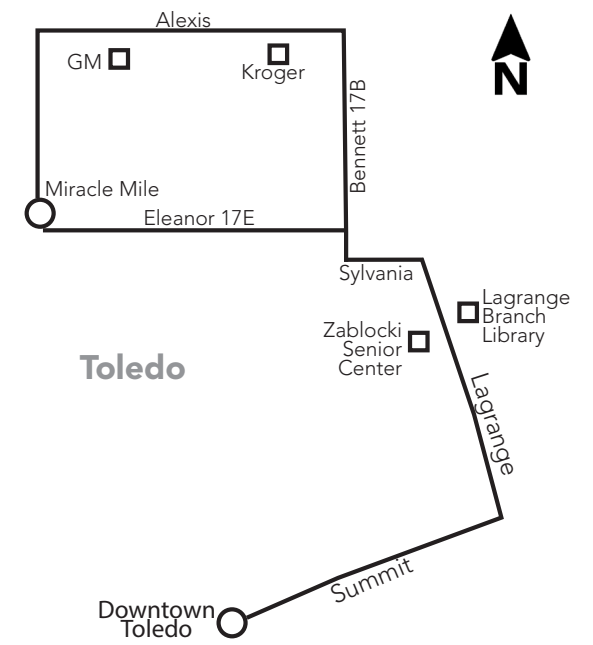

17E Lagrange/Eleanor 17B Lagrange/Bennett

Effective April 7, 2024
A partir del 7 de abril de 2024

17 Monday-Friday
Inbound (to Downtown)

Route	Miracle Mile	Alexis/Telegraph	Bennett at Eleanor	Eleanor at Bennett	Lagrange/Central	TARTA Transit Hub
	5	4	3	3	2	1
17E	5:18	—	—	5:25	5:33	5:45
17B	6:04	6:17	6:25	—	6:33	6:45
17E	7:18	—	—	7:25	7:33	7:45
17B	8:04	8:17	8:25	—	8:33	8:45
17E	9:18	—	—	9:25	9:33	9:45
17B	10:04	10:17	10:25	—	10:33	10:45
17E	11:18	—	—	11:25	11:33	11:45
17B	12:04	12:17	12:25	—	12:33	12:45
17E	1:18	—	—	1:25	1:33	1:45
17B	2:04	2:17	2:25	—	2:33	2:45
17E	3:18	—	—	3:25	3:33	3:45
17B	4:04	4:17	4:25	—	4:33	4:45
17E	5:18	—	—	5:25	5:33	5:45
17B	6:04	6:17	6:25	—	6:33	6:45
17E	7:18	—	—	7:25	7:33	7:45
17B	8:04	8:17	8:25	—	8:33	8:45
17E	9:18	—	—	9:25	9:33	9:45
Shaded areas denote afternoon times						

No passenger stops are made in construction zones.

17 Saturday/Sunday
Inbound (to Downtown)

Days Running	Route	Miracle Mile	Alexis/Telegraph	Bennett at Eleanor	Eleanor at Bennett	Lagrange/Central	TARTA Transit Hub
		5	4	3	3	2	1
Sat/Sun	17E	6:48	—	—	6:55	7:03	7:15
Sat/Sun	17B	8:04	8:17	8:25	—	8:33	8:45
Sat/Sun	17E	9:48	—	—	9:55	10:03	10:15
Sat/Sun	17B	11:04	11:17	11:25	—	11:33	11:45
Sat/Sun	17E	12:48	—	—	12:55	1:03	1:15
Sat/Sun	17B	2:04	2:17	2:25	—	2:33	2:45
Sat/Sun	17E	3:48	—	—	3:55	4:03	4:15
Sat/Sun	17B	5:04	5:17	5:25	—	5:33	5:45
Sat/Sun	17E	6:48	—	—	6:55	7:03	7:15
Sat only	17B	8:04	8:17	8:25	—	8:33	8:45

DOWNTOWN LINE-UPS

17 Saturday/Sunday
Outbound (from Downtown)

Route	TARTA Transit Hub	Lagrange/Central	Eleanor at Bennett	Bennett at Eleanor	Alexis/Telegraph	Miracle Mile
	1	2	3	3	4	5
17E	7:30	7:40	7:48	—	—	7:58
17B	9:00	9:10	—	9:18	9:26	9:42
17E	10:30	10:40	10:48	—	—	10:58
17B	12:00	12:10	—	12:18	12:26	12:42
17E	1:30	1:40	1:48	—	—	1:58
17B	3:00	3:10	—	3:18	3:26	3:42
17E	4:30	4:40	4:48	—	—	4:58
17B	6:00	6:10	—	6:18	6:26	6:42
17E	7:30	7:40	7:48	—	—	7:58
17B	9:00	9:10	—	9:18	9:26	9:42