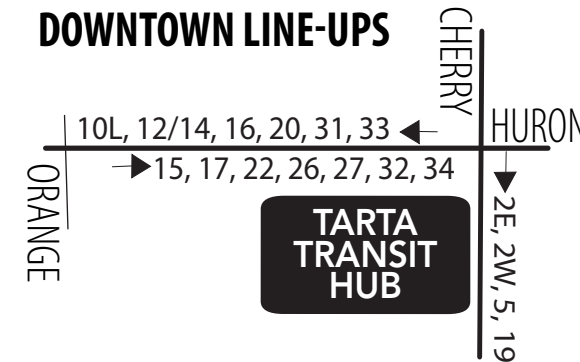

Southwest Zone: Eugene Kranz Toledo Express Airport; Maumee; Monclova Township; Springfield Township; Waterville, Whitehouse.

Rossford/Oregon Zone: All points in Rossford and Oregon.

Please note: The Hollywood Casino is only available for TARPS eligible and 65+ riders.

No passenger stops are made in construction zones.

17 Saturday/Sunday
Inbound (to Downtown)

Days Running	Route	Miracle Mile	Alexis/Telegraph	Bennett at Eleanor	Eleanor at Bennett	Lagrange/Central	TARTA Transit Hub
		5	4	3	3	2	1
Sat/Sun	17E	6:48	—	—	6:55	7:03	7:15
Sat/Sun	17B	8:04	8:17	8:25	—	8:33	8:45
Sat/Sun	17E	9:48	—	—	9:55	10:03	10:15
Sat/Sun	17B	11:04	11:17	11:25	—	11:33	11:45
Sat/Sun	17E	12:48	—	—	12:55	1:03	1:15
Sat/Sun	17B	2:04	2:17	2:25	—	2:33	2:45
Sat/Sun	17E	3:48	—	—	3:55	4:03	4:15
Sat/Sun	17B	5:04	5:17	5:25	—	5:33	5:45
Sat/Sun	17E	6:48	—	—	6:55	7:03	7:15
Sat only	17B	8:04	8:17	8:25	—	8:33	8:45

DOWNTOWN LINE-UPS

17 Saturday/Sunday
Outbound (from Downtown)

Route	TARTA Transit Hub	Lagrange/Central	Eleanor at Bennett	Bennett at Eleanor	Alexis/Telegraph	Miracle Mile
	1	2	3	3	4	5
17E	7:30	7:40	7:48	—	—	7:58
17B	9:00	9:10	—	9:18	9:26	9:42
17E	10:30	10:40	10:48	—	—	10:58
17B	12:00	12:10	—	12:18	12:26	12:42
17E	1:30	1:40	1:48	—	—	1:58
17B	3:00	3:10	—	3:18	3:26	3:42
17E	4:30	4:40	4:48	—	—	4:58
17B	6:00	6:10	—	6:18	6:26	6:42
17E	7:30	7:40	7:48	—	—	7:58
17B	9:00	9:10	—	9:18	9:26	9:42