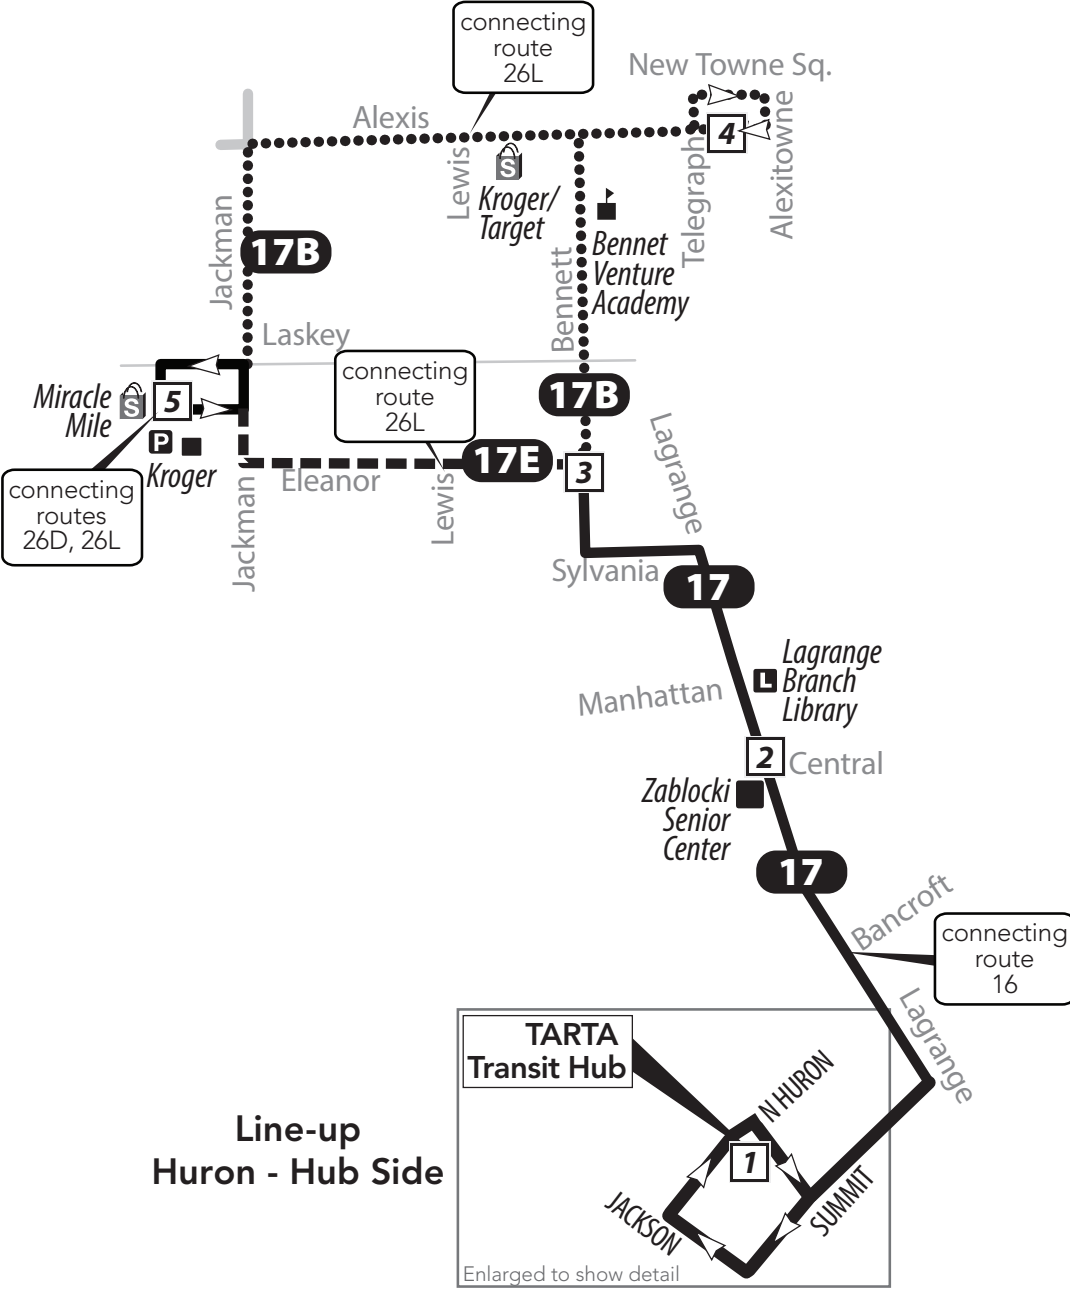

17 Miracle Mile via Lagrange/ Bennett 17B or Eleanor 17E or Eleanor 17E

Contact Us

Information Line/Hours
419-243-RIDE (7433)
TTY Users: 7-1-1 or 1-800-750-0750
Monday – Friday: 8 a.m. – 5 p.m.
Weekends/Holidays: 8 a.m. – 5 p.m.

TARTA Flex Line/Hours
Reservations: 419-382-9901
Monday – Friday: 9 a.m. – 5 p.m.
Weekends/Holidays: 9 a.m. – 5 p.m.

TARPS Line/Hours
Reservations: 419-382-9901
Monday – Sunday: 9 a.m. – 5 p.m.
Holidays: 9 a.m. – 5 p.m.
Reservations may be made up to seven days in advance
Cancellation Line: 419-382-9915
(24 hours a day)

General Fare Information

Ages 19 and up — cash fare.....	$1.50
Youth Fare (ages 6-18) cash fare.....	75¢
Children 5 and under with adult (limit 2).....	FREE
TARTA Flex.....	$3.00
Senior Citizens/Medicare Card Holders*.....	75¢
Persons With Disabilities*.....	75¢
1-Day Pass.....	$3.00
7-Day Pass.....	$15.00
31-Day Pass.....	$45.00
Senior/Disabled/Veteran 7-Day Pass*.....	$7.50
Senior/Disabled/Veteran 31-Day Pass*.....	$22.50

*with TARTA Reduced Fare ID Card

Schedules are subject to change without notice.
All Scheduled Service is Open to the Public.
419-243-RIDE (419-243-7433) TARTA.com
TTY users call 711 or 1-800-750-0750