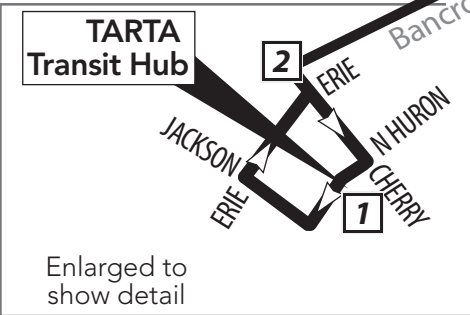

16

Meijer Alexis Rd. via Manhattan