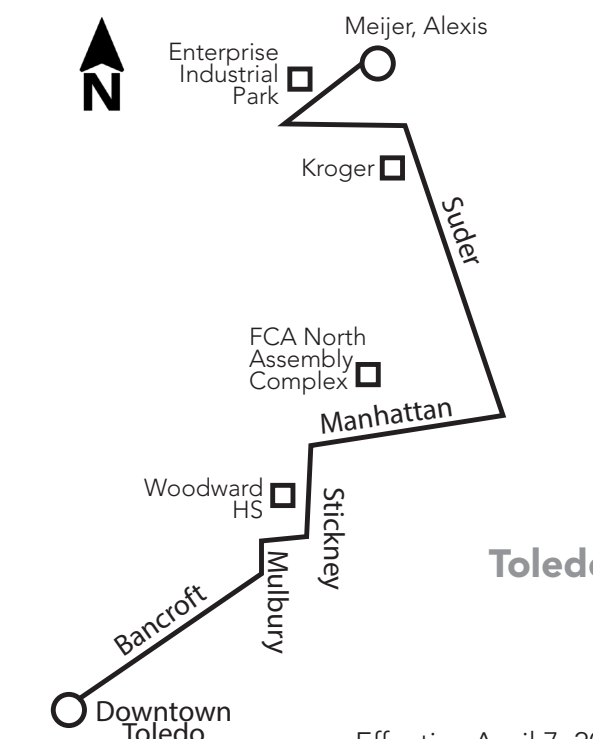

16

Bus Route Timetable and Map

16 Manhattan/Suder

Effective April 7, 2024
A partir del 7 de abril de 2024