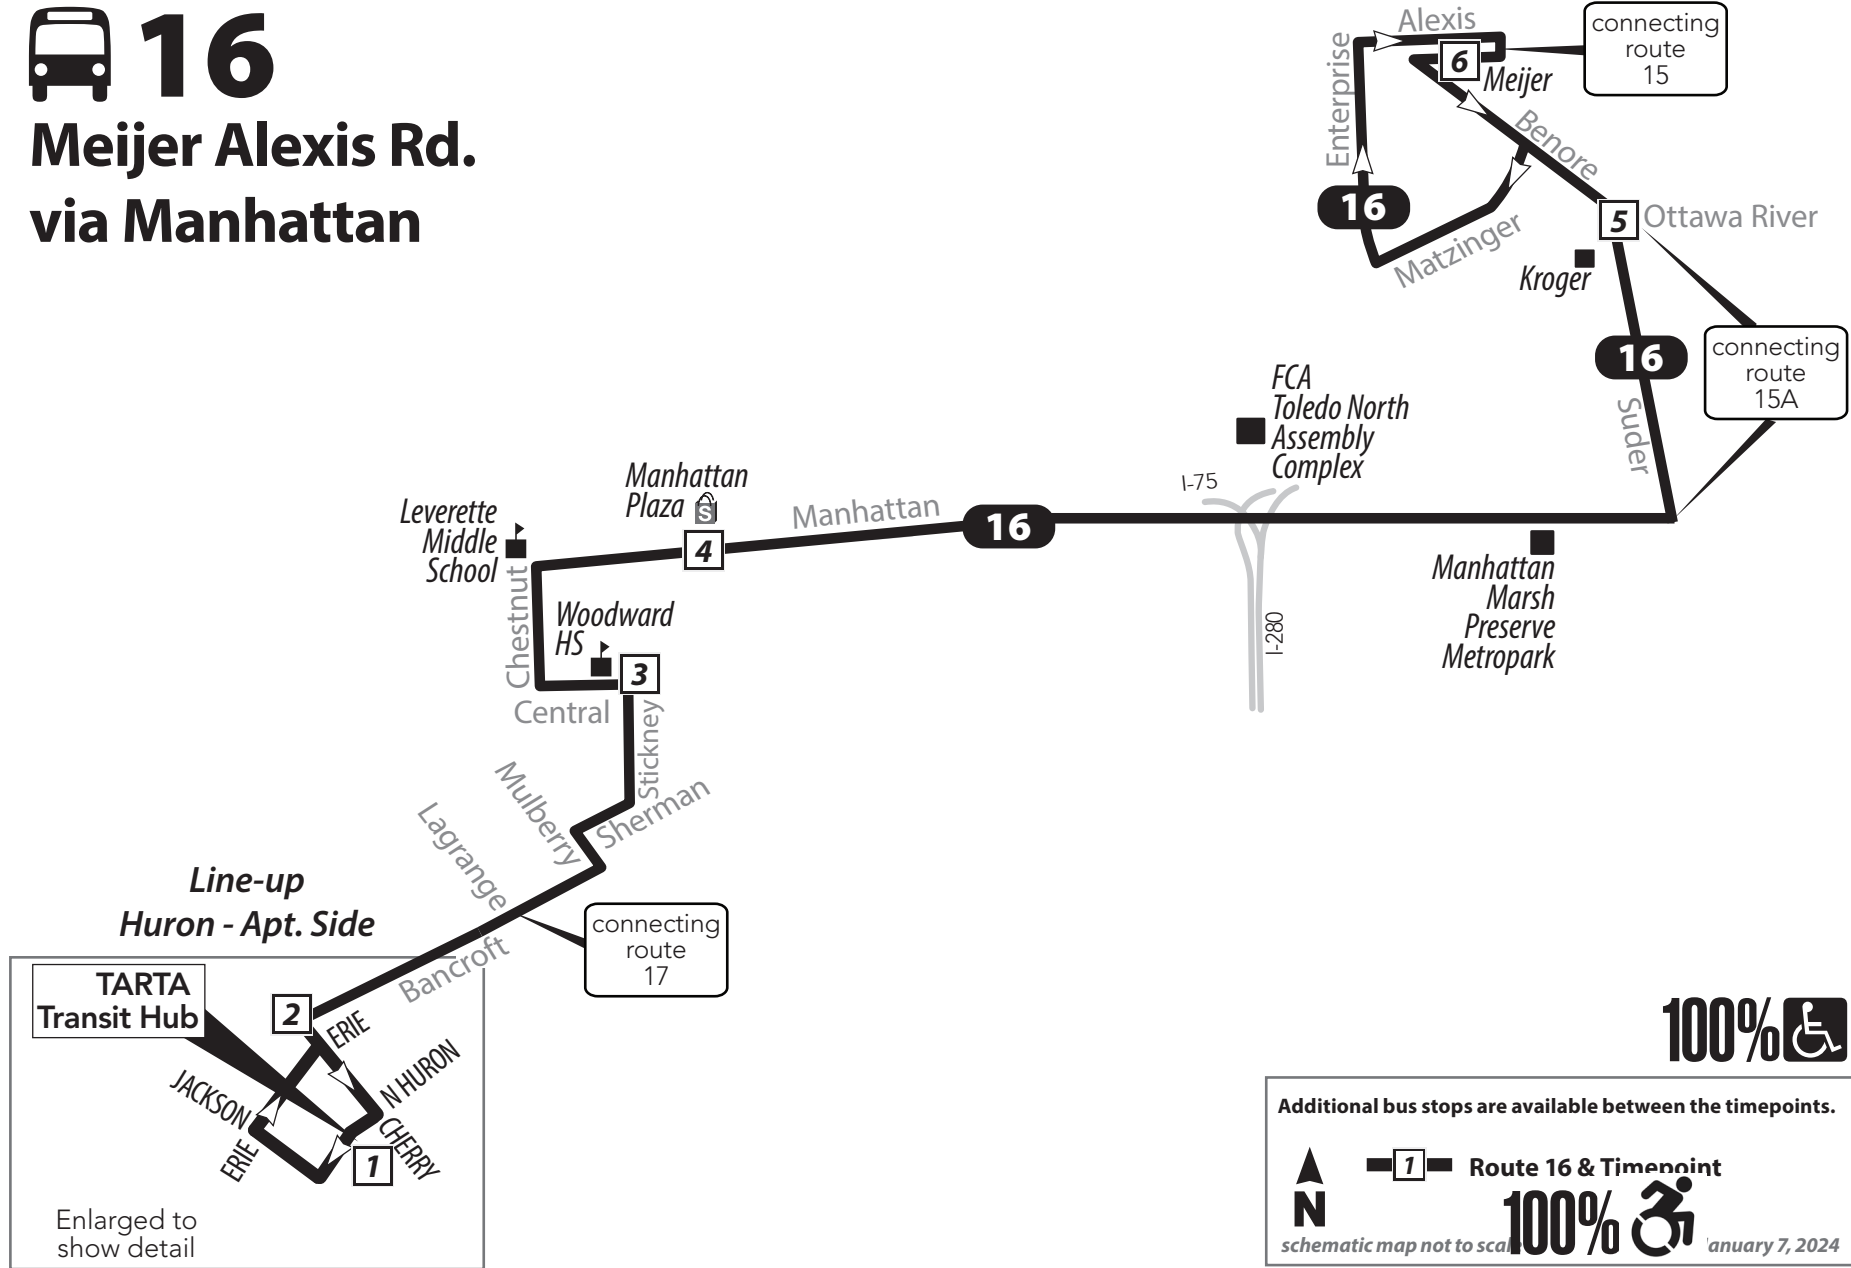

16

Meijer Alexis Rd. via Manhattan

100%

Additional bus stops are available between the timepoints.

1 Route 16 & Timenoint

100%

schematic map not to scale January 7, 2024

Contact Us

Information Line/Hours

419-243-RIDE (7433)
TTY Users: 7-1-1 or 1-800-750-0750
Monday – Friday: 8 a.m. – 5 p.m.
Weekends/Holidays: 8 a.m. – 5 p.m.

TARTA Flex Line/Hours

Reservations: 419-382-9901
Monday – Friday: 9 a.m. – 5 p.m.
Weekends/Holidays: 9 a.m. – 5 p.m.

TARPS Line/Hours

Reservations: 419-382-9901
Monday – Sunday: 9 a.m. – 5 p.m.
Holidays: 9 a.m. – 5 p.m.
Reservations may be made up to seven days in advance
Cancellation Line: 419-382-9915
(24 hours a day)

General Fare Information

Ages 19 and up — cash fare.....	$1.50
Youth Fare (ages 6-18) cash fare.....	75¢
Children 5 and under with adult (limit 2).....	FREE
TARTA Flex.....	$3.00
Senior Citizens/Medicare Card Holders*.....	75¢
Persons With Disabilities*.....	75¢
1-Day Pass.....	$3.00
7-Day Pass.....	$15.00
31-Day Pass.....	$45.00
Senior/Disabled/Veteran 7-Day Pass*.....	$7.50
Senior/Disabled/Veteran 31-Day Pass*.....	$22.50

*with TARTA Reduced Fare ID Card

Schedules are subject to change without notice.
All Scheduled Service is Open to the Public.
419-243-RIDE (419-243-7433) TARTA.com
TTY users call 711 or 1-800-750-0750