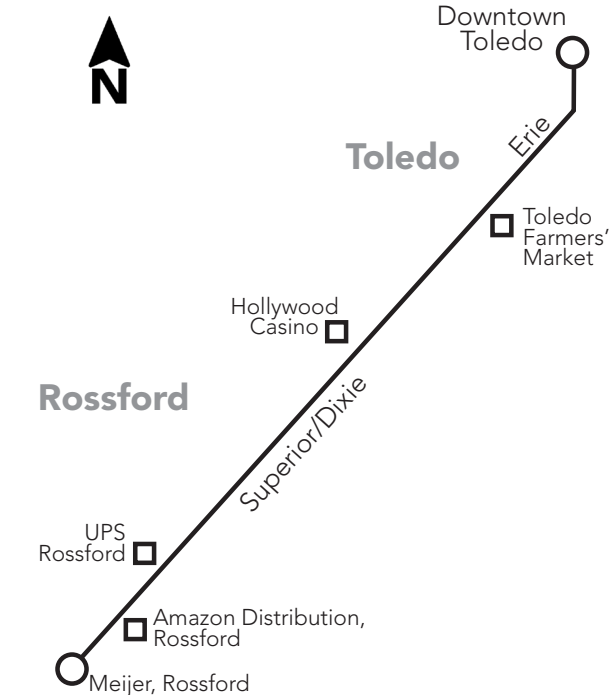

10L

Bus Route Timetable and Map

10L Rossford

Effective April 7, 2024
 A partir del 7 de abril de 2024

**10L Monday-Friday
Inbound** (to Downtown)

Meijer/ Rossford	Bass Pro/ Rossford	Lime City & Schreier	Superior & Glenwood	Hollywood Casino	Toledo Farmers' Market	TARTA Transit Hub
9	8	5	4	3	2	1
—	—	—	—	—	—	—
5:14	5:19	5:29	5:34	5:38	5:44	5:50
5:44	5:49	5:59	6:04	6:08	6:14	6:20
6:44	6:49	6:59	7:04	7:08	7:14	7:20
7:44	7:49	7:59	8:04	8:08	8:14	8:20
8:44	8:49	8:59	9:04	9:08	9:14	9:20
9:44	9:49	9:59	10:04	10:08	10:14	10:20
10:44	10:49	10:59	11:04	11:08	11:14	11:20
11:44	11:49	11:59	12:04	12:08	12:14	12:20
12:44	12:49	12:59	1:04	1:08	1:14	1:20
1:44	1:49	1:59	2:04	2:08	2:14	2:20
2:44	2:49	2:59	3:04	3:08	3:14	3:20
3:44	3:49	3:59	4:04	4:08	4:14	4:20
4:44	4:49	4:59	5:04	5:08	5:14	5:20
5:44	5:49	5:59	6:04	6:08	6:14	6:20
6:44	6:49	6:59	7:04	7:08	7:14	7:20
7:44	7:49	7:59	8:04	8:08	8:14	8:20
8:44	8:49	8:59	9:04	9:08	9:14	9:20
Las áreas sombreadas indican horas de la tarde.						

**10L Saturday/Sunday
Outbound** (from Downtown)

TARTA Transit Hub	Toledo Farmers' Market	Hollywood Casino	Superior & Glenwood	Lime City & Schreier	UPS Rossford	Amazon Fulfillment	Meijer/ Rossford
1	2	3	4	5	6	7	9
—	—	—	—	—	6:27	6:37	6:42
7:30	7:36	7:45	7:50	7:54	7:57	8:07	8:09
9:00	9:06	9:15	9:20	9:24	9:27	9:37	9:39
10:30	10:36	10:45	10:50	10:54	10:57	11:07	11:09
12:00	12:06	12:15	12:20	12:24	12:27	12:37	12:39
1:30	1:36	1:45	1:50	1:54	1:57	2:07	2:09
3:00	3:06	3:15	3:20	3:24	3:27	3:37	3:39
4:30	4:36	4:45	4:50	4:54	4:57	5:07	5:09
6:00	6:06	6:15	6:20	6:24	6:27	6:37	6:39
7:30	7:36	7:45	7:50	7:54	7:57	8:07	8:09
9:00	9:06	9:15	9:20	9:24	9:27	9:37	9:39