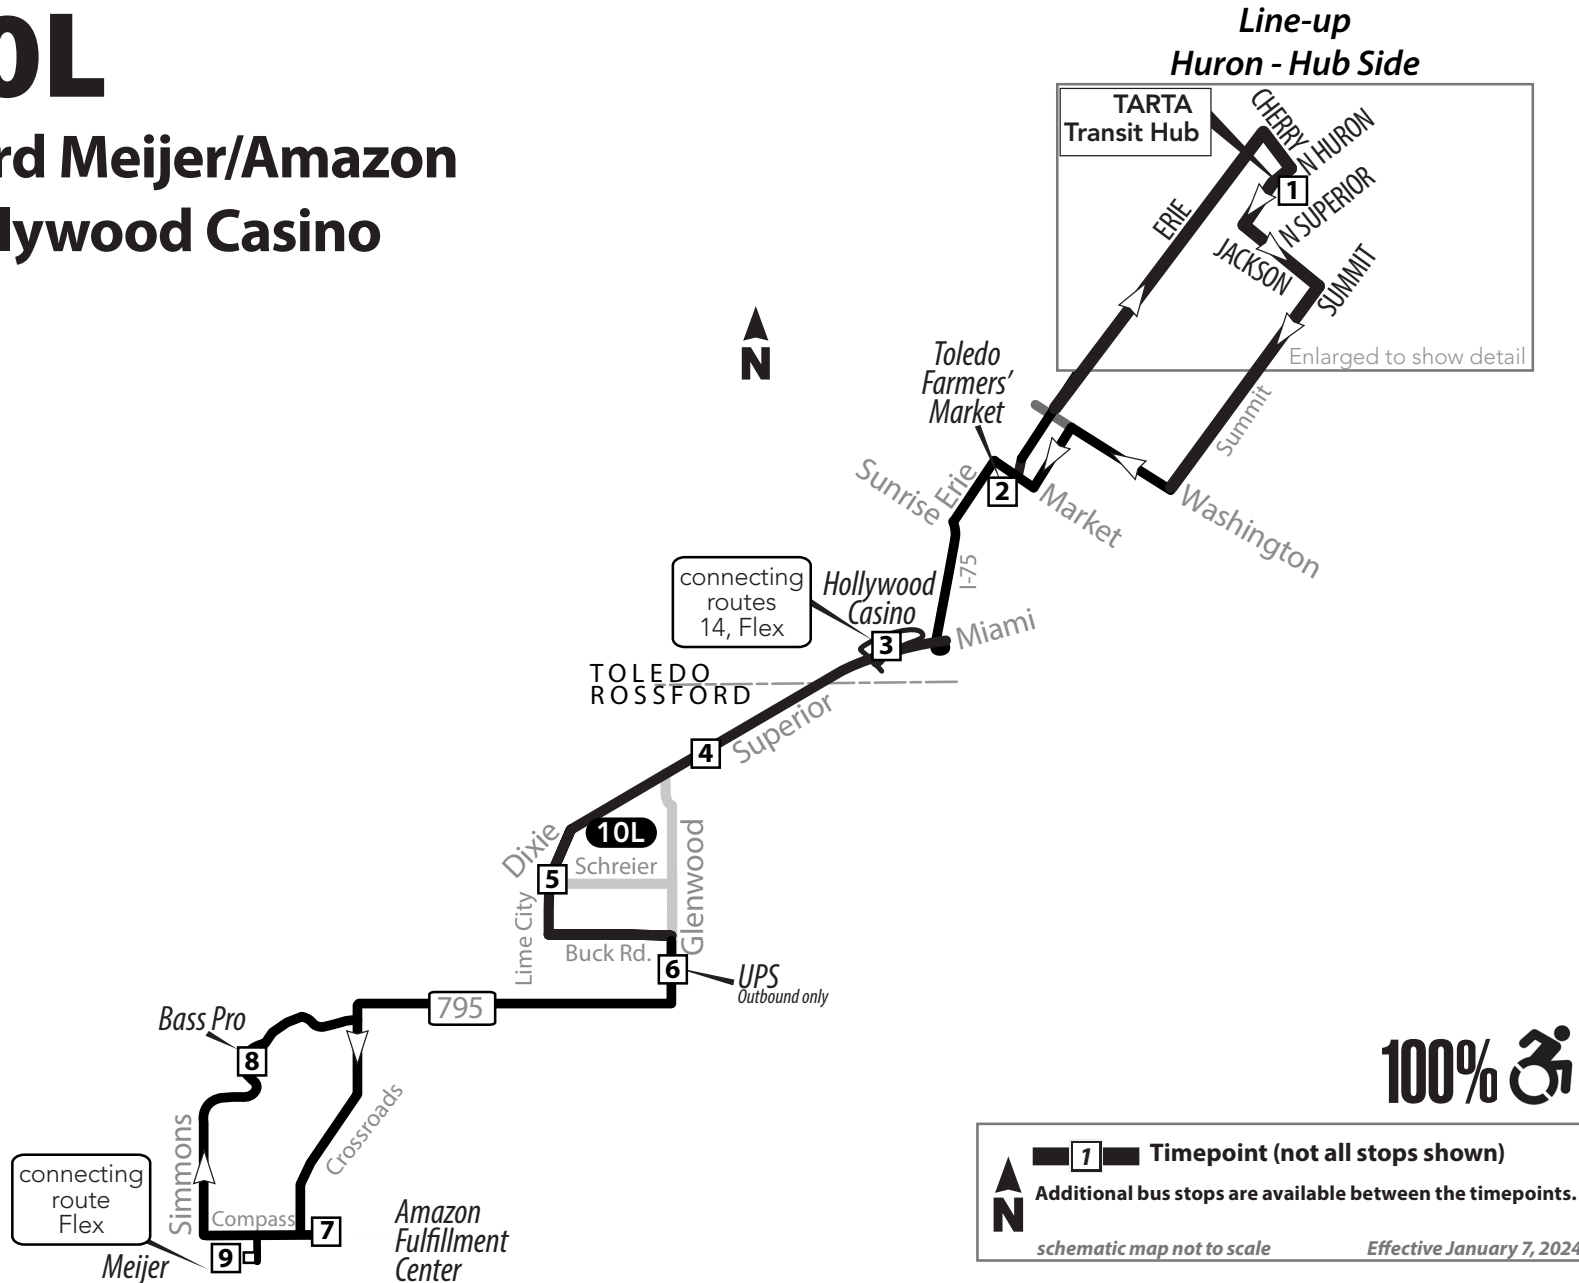

10L

Rossford Meijer/Amazon via Hollywood Casino

Contact Us

Information Line/Hours

419-243-RIDE (7433)
TTY Users: 7-1-1 or 1-800-750-0750
Monday – Friday: 8 a.m. – 5 p.m.
Weekends/Holidays: 8 a.m. – 5 p.m.

TARTA Flex Line/Hours

Reservations: 419-382-9901
Monday – Friday: 9 a.m. – 5 p.m.
Weekends/Holidays: 9 a.m. – 5 p.m.

TARPS Line/Hours

Reservations: 419-382-9901
Monday – Sunday: 9 a.m. – 5 p.m.
Holidays: 9 a.m. – 5 p.m.
Reservations may be made up to seven days in advance
Cancellation Line: 419-382-9915 (24 hours a day)

General Fare Information

Ages 19 and up — cash fare.....	$1.50
Youth Fare (ages 6-18) cash fare.....	75¢
Children 5 and under with adult (limit 2).....	FREE
TARTA Flex.....	$3.00
Senior Citizens/Medicare Card Holders*.....	75¢
Persons With Disabilities*.....	75¢
1-Day Pass.....	$3.00
7-Day Pass.....	$15.00
31-Day Pass.....	$45.00
Senior/Disabled/Veteran 7-Day Pass*.....	$7.50
Senior/Disabled/Veteran 31-Day Pass*.....	$22.50

*with TARTA Reduced Fare ID Card

Schedules are subject to change without notice.
All Scheduled Service is Open to the Public.
419-243-RIDE (419-243-7433) TARTA.com
TTY users call 711 or 1-800-750-0750