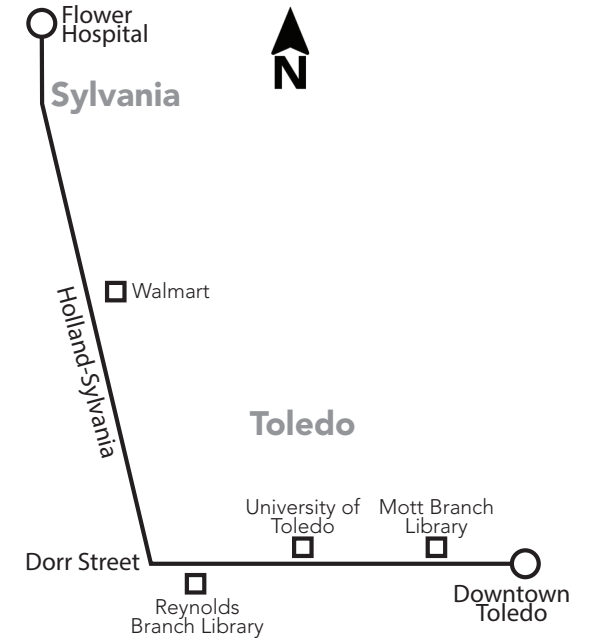

5

Bus Route Timetable and Map

5C UTMC/Dorr 5 Flower Hospital/Dorr

Effective April 7, 2024
A partir del 7 de abril de 2024