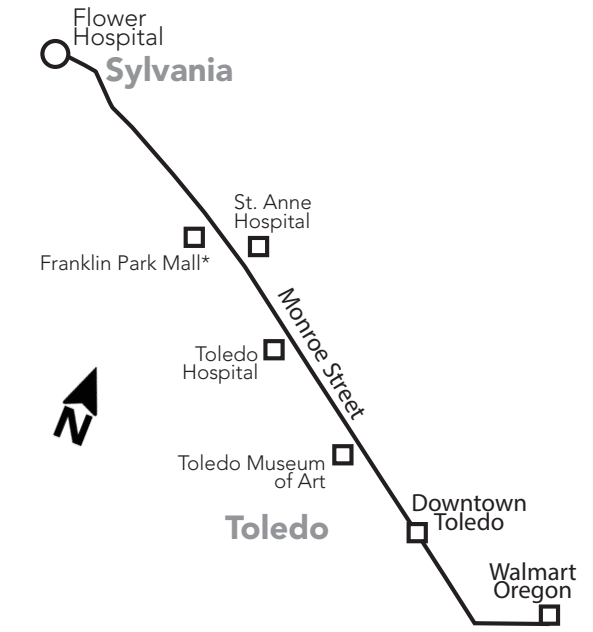

Bus Route Timetable and Map

2 Flower Hospital- Oregon/Monroe St.

Effective April 7, 2024
A partir del 7 de abril de 2024

100%

Additional bus stops are available between the timepoints.

Route 2 Timepoint

schematic map not to scale *Effective April 7, 2024*