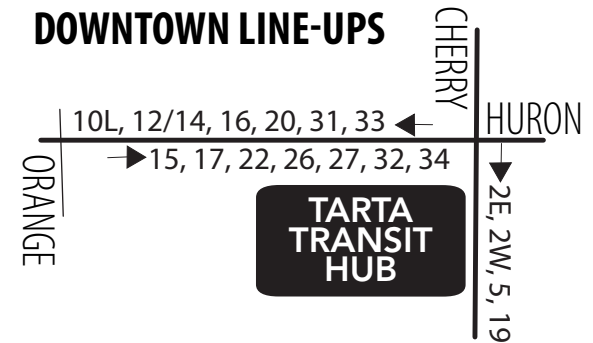

Holiday Service = Sunday Service

**2 Saturday/Sunday & Holiday
Westbound** (from Oregon)

Days Running	Walmart	Navarre & Wheeling	Starr & E. Broadway	TARTA Transit Hub	Monroe & Detroit	Monroe & Central	Monroe & Secor	Franklin Park Mall	Promedica Wellness	Main & Monroe	Flower Hospital
	1	2	3	4	5	6	7	8	9	10	11
Sat/Sun	7:07	7:12	7:18	7:30	7:40	7:47	7:51	7:54	8:02	8:09	8:17
Sat/Sun	8:07	8:12	8:18	8:30	8:40	8:47	8:51	8:54	9:02	9:09	9:17
Sat/Sun	9:07	9:12	9:18	9:30	9:40	9:47	9:51	9:54	10:02	10:09	10:17
Sat/Sun	10:07	10:12	10:18	10:30	10:40	10:47	10:51	10:54	11:02	11:09	11:17
Sat/Sun	11:07	11:12	11:18	11:30	11:40	11:47	11:51	11:54	12:02	12:09	12:17
Sat/Sun	12:07	12:12	12:18	12:30	12:40	12:47	12:51	12:54	1:02	1:09	1:17
Sat/Sun	1:07	1:12	1:18	1:30	1:40	1:47	1:51	1:54	2:02	2:09	2:17
Sat/Sun	2:07	2:12	2:18	2:30	2:40	2:47	2:51	2:54	3:02	3:09	3:17
Sat/Sun	3:07	3:12	3:18	3:30	3:40	3:47	3:51	3:54	4:02	4:09	4:17
Sat/Sun	4:07	4:12	4:18	4:30	4:40	4:47	4:51	4:54	5:02	5:09	5:17
Sat/Sun	5:07	5:12	5:18	5:30	5:40	5:47	5:51	5:54	6:02	6:09	6:17
Sat/Sun	6:07	6:12	6:18	6:30	6:40	6:47	6:51	6:54	7:02	7:09	7:17
Sat/Sun	7:07	7:12	7:18	7:30	7:40	7:47	7:51	7:54	8:02	8:09	8:17
Sat only	8:07	8:12	8:18	8:30	8:40	8:47	8:51	8:54	9:02	9:09	9:17
Sat only	8:37	8:42	8:48	9:00	9:10	9:17	9:21	9:24	9:32	9:39	9:47

Holiday Service = Sunday Service

No passenger stops are made in construction zones.

This schedule is subject to change without notice. Traffic and weather conditions may delay buses. Get updates on service at tarta.com or 419-243-7433.

- ToledoAreaRTA
- Tarta_Toledo
- Tarta_RTAA