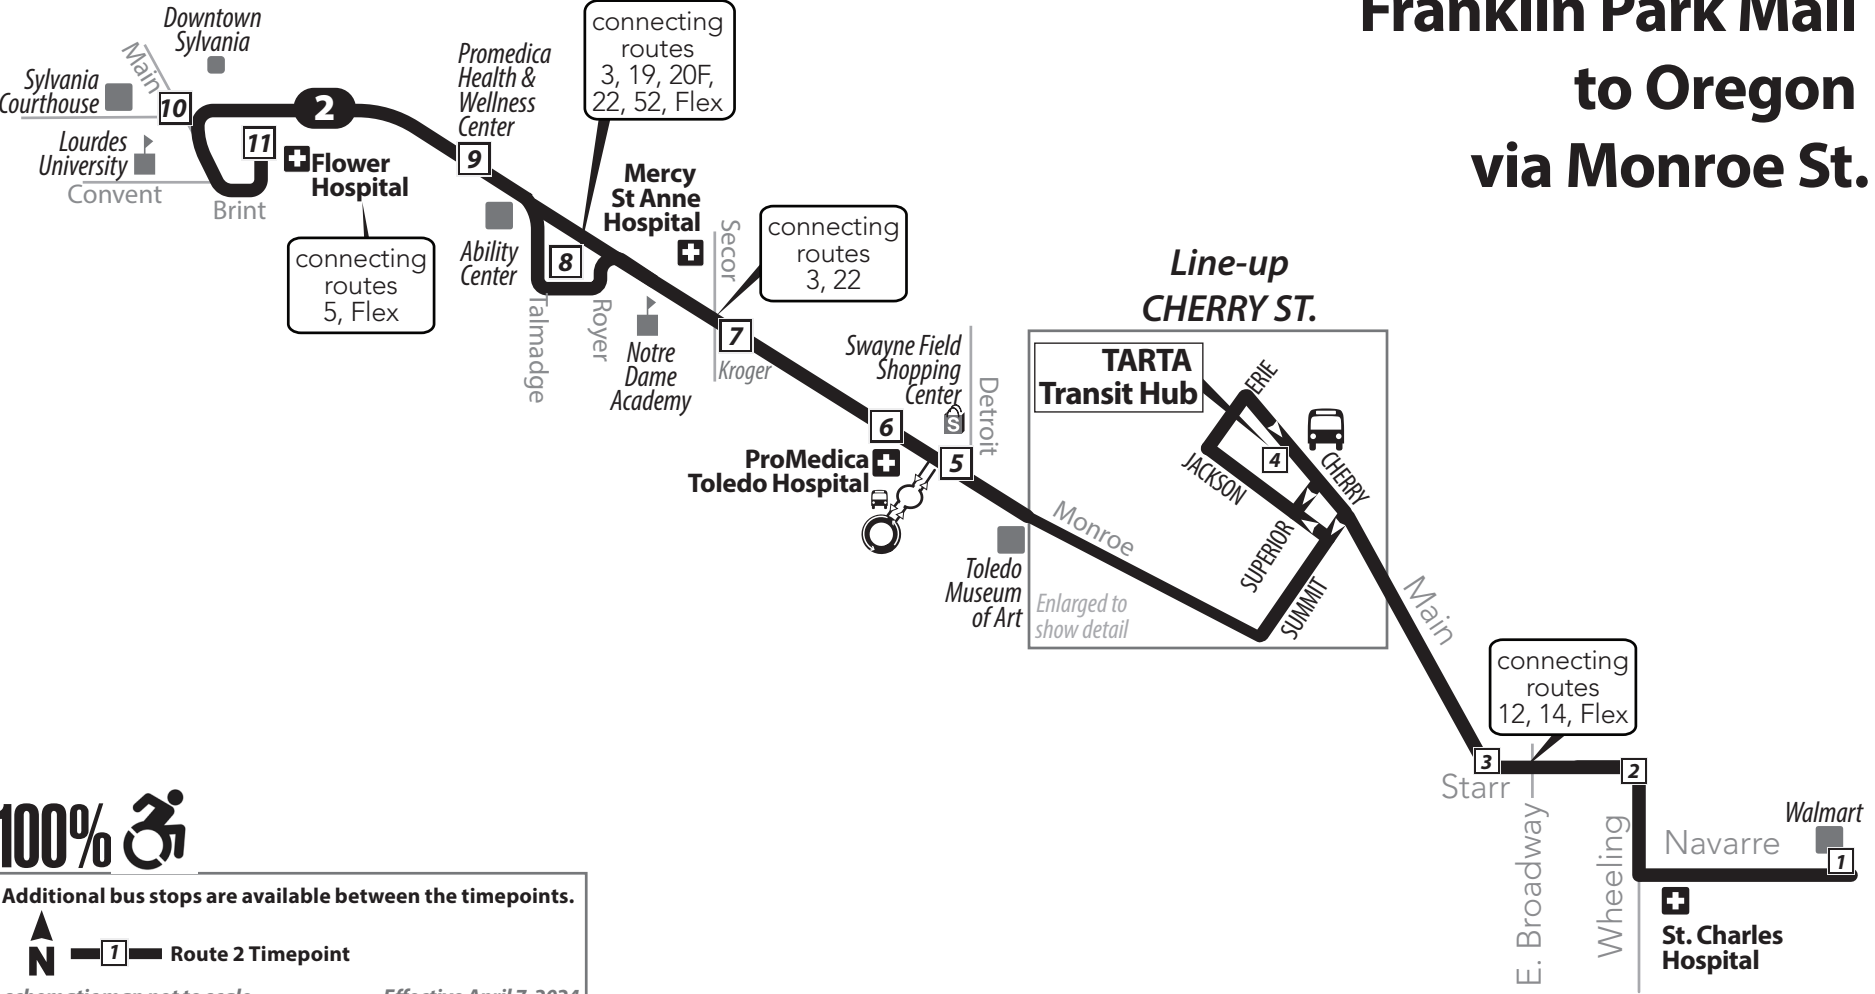

SYLVANIA

2 Flower Hospital or Franklin Park Mall to Oregon via Monroe St.

Contact Us

Information Line/Hours
419-243-RIDE (7433)
TTY Users: 7-1-1 or 1-800-750-0750
Monday – Friday: 8 a.m. – 5 p.m.
Weekends/Holidays: 8 a.m. – 5 p.m.

TARTA Flex Line/Hours
Reservations: 419-382-9901
Monday – Friday: 9 a.m. – 5 p.m.
Weekends/Holidays: 9 a.m. – 5 p.m.

TARPS Line/Hours
Reservations: 419-382-9901
Monday – Sunday: 9 a.m. – 5 p.m.
Holidays: 9 a.m. – 5 p.m.
Reservations may be made up to seven days in advance
Cancellation Line: 419-382-9915
(24 hours a day)

General Fare Information

Ages 19 and up — cash fare.....	$1.50
Youth Fare (ages 6-18) cash fare.....	75¢
Children 5 and under with adult (limit 2).....	FREE
TARTA Flex.....	$3.00
Senior Citizens/Medicare Card Holders*.....	75¢
Persons With Disabilities*.....	75¢
1-Day Pass.....	$3.00
7-Day Pass.....	$15.00
31-Day Pass.....	$45.00
Senior/Disabled/Veteran 7-Day Pass*.....	$7.50
Senior/Disabled/Veteran 31-Day Pass*.....	$22.50

*with TARTA Reduced Fare ID Card
Schedules are subject to change without notice.
All Scheduled Service is Open to the Public.
419-243-RIDE (419-243-7433) TARTA.com
TTY users call 711 or 1-800-750-0750