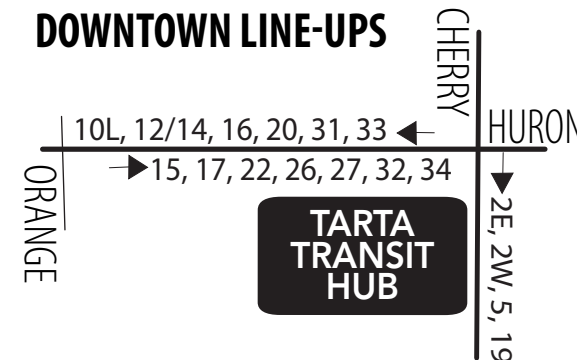

DOWNTOWN LINE-UPS

ToledoAreaRTA

Tarta_Toledo

Tarta_RTA