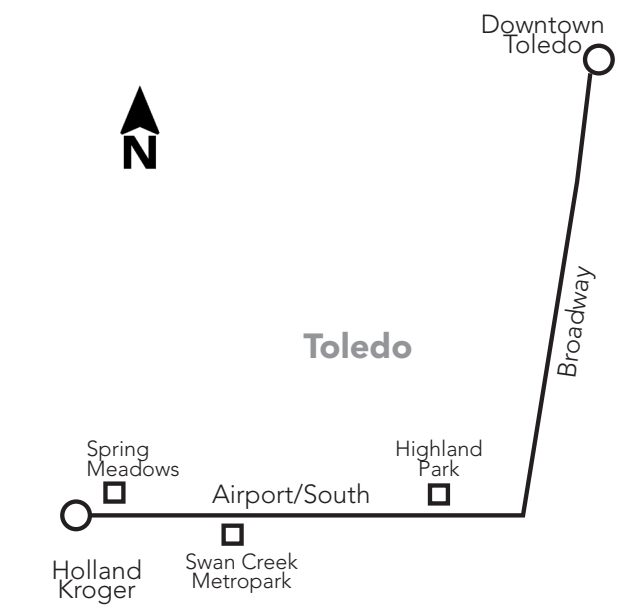

32

Bus Route Timetable and Map

32 Holland/Airport/South

Effective January 7, 2024
 A partir del 7 de enero de 2024

32 Monday-Friday

Inbound (to Downtown)

Holland Kroger	Spring Meadows Walmart	Home Depot	Airport/Byrne	South/Spencer	TARTA Transit Hub
6	5	4	3	2	1
4:58	5:04	5:10	5:20	5:30	5:45
5:58	6:04	6:10	6:20	6:30	6:45
6:58	7:04	7:10	7:20	7:30	7:45
7:58	8:04	8:10	8:20	8:30	8:45
8:58	9:04	9:10	9:20	9:30	9:45
9:58	10:04	10:10	10:20	10:30	10:45
10:58	11:04	11:10	11:20	11:30	11:45
11:58	12:04	12:10	12:20	12:30	12:45
12:58	1:04	1:10	1:20	1:30	1:45
1:58	2:04	2:10	2:20	2:30	2:45
2:58	3:04	3:10	3:20	3:30	3:45
3:58	4:04	4:10	4:20	4:30	4:45
4:58	5:04	5:10	5:20	5:30	5:45
5:58	6:04	6:10	6:20	6:30	6:45
6:58	7:04	7:10	7:20	7:30	7:45
7:58	8:04	8:10	8:20	8:30	8:45
8:58	9:04	9:10	9:20	9:30	9:45

32 Monday-Friday

Outbound from Downtown

TARTA Transit Hub	South/Spencer	Airport/Byrne	Home Depot	Spring Meadows Walmart	Holland Kroger
1	2	3	4	5	6
6:00	6:11	6:21	6:32	6:38	6:48
7:00	7:11	7:21	7:32	7:38	7:48
8:00	8:11	8:21	8:32	8:38	8:48
9:00	9:11	9:21	9:32	9:38	9:48
10:00	10:11	10:21	10:32	10:38	10:48
11:00	11:11	11:21	11:32	11:38	11:48
12:00	12:11	12:21	12:32	12:38	12:48
1:00	1:11	1:21	1:32	1:38	1:48
2:00	2:11	2:21	2:32	2:38	2:48
3:00	3:11	3:21	3:32	3:38	3:48
4:00	4:11	4:21	4:32	4:38	4:48
5:00	5:11	5:21	5:32	5:38	5:48
6:00	6:11	6:21	6:32	6:38	6:48
7:00	7:11	7:21	7:32	7:38	7:48
8:00	8:11	8:21	8:32	8:38	8:48
9:00	9:11	9:21	9:32	9:38	9:48
10:00	10:11	10:21	10:32	10:38	10:48

TARTA Flex

What is it?

TARTA Flex is an on-demand service designed to connect suburban and rural areas with TARTA's fixed-line service in Toledo. Customers can book a ride 30-to-60 minutes in advance, or schedule a trip the day before.