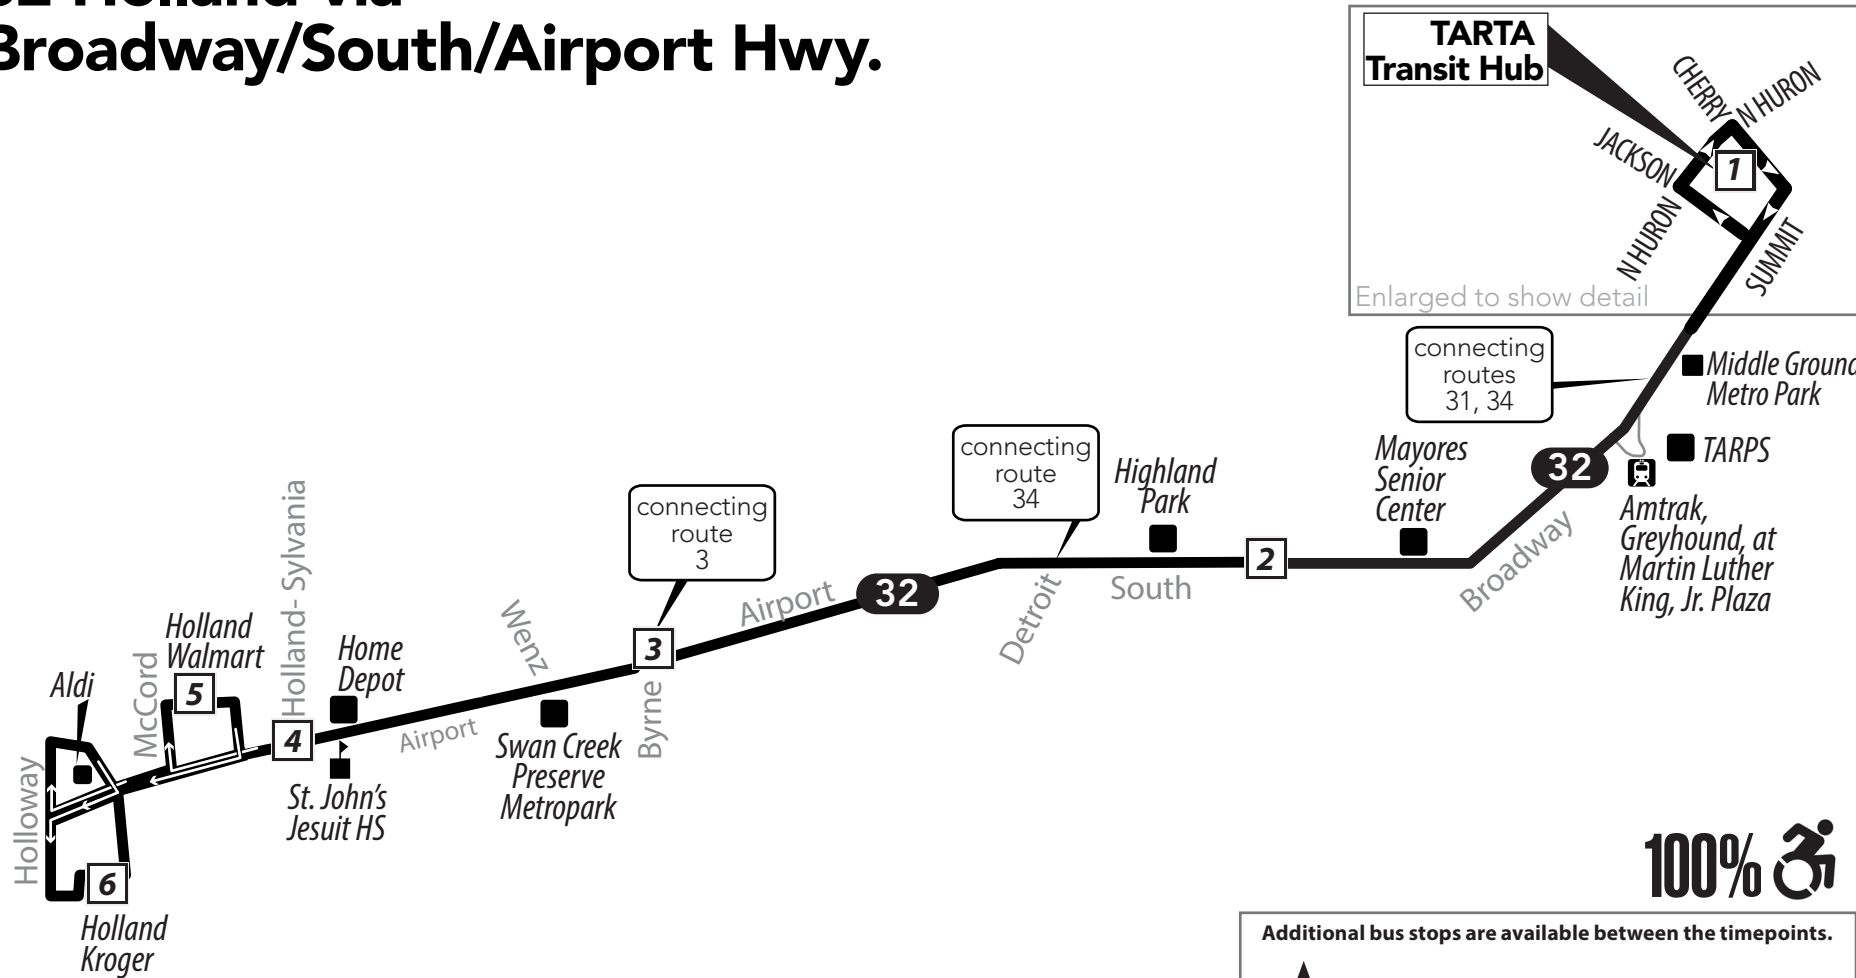

32

32 Holland via Broadway/South/Airport Hwy.

Additional bus stops are available between the timepoints.

100%

1 Route 32 & Timepoint

schematic map not to scale *Effective January 7, 2024*

Contact Us

Information Line/Hours

32

Bus Route Timetable and Map

32 Holland/Airport/South

Effective January 7, 2024
 A partir del 7 de enero de 2024

32 Monday-Friday

Inbound (to Downtown)

Holland Kroger	Spring Meadows Walmart	Home Depot	Airport/Byrne	South/Spencer	TARTA Transit Hub
6	5	4	3	2	1
4:58	5:04	5:10	5:20	5:30	5:45
5:58	6:04	6:10	6:20	6:30	6:45
6:58	7:04	7:10	7:20	7:30	7:45
7:58	8:04	8:10	8:20	8:30	8:45
8:58	9:04	9:10	9:20	9:30	9:45
9:58	10:04	10:10	10:20	10:30	10:45
10:58	11:04	11:10	11:20	11:30	11:45
11:58	12:04	12:10	12:20	12:30	12:45
12:58	1:04	1:10	1:20	1:30	1:45
1:58	2:04	2:10	2:20	2:30	2:45
2:58	3:04	3:10	3:20	3:30	3:45
3:58	4:04	4:10	4:20	4:30	4:45
4:58	5:04	5:10	5:20	5:30	5:45
5:58	6:04	6:10	6:20	6:30	6:45
6:58	7:04	7:10	7:20	7:30	7:45
7:58	8:04	8:10	8:20	8:30	8:45
8:58	9:04	9:10	9:20	9:30	9:45

32 Monday-Friday

Outbound from Downtown

TARTA Transit Hub	South/Spencer	Airport/Byrne	Home Depot	Spring Meadows Walmart	Holland Kroger
1	2	3	4	5	6
6:00	6:11	6:21	6:32	6:38	6:48
7:00	7:11	7:21	7:32	7:38	7:48
8:00	8:11	8:21	8:32	8:38	8:48
9:00	9:11	9:21	9:32	9:38	9:48
10:00	10:11	10:21	10:32	10:38	10:48
11:00	11:11	11:21	11:32	11:38	11:48
12:00	12:11	12:21	12:32	12:38	12:48
1:00	1:11	1:21	1:32	1:38	1:48
2:00	2:11	2:21	2:32	2:38	2:48
3:00	3:11	3:21	3:32	3:38	3:48
4:00	4:11	4:21	4:32	4:38	4:48
5:00	5:11	5:21	5:32	5:38	5:48
6:00	6:11	6:21	6:32	6:38	6:48
7:00	7:11	7:21	7:32	7:38	7:48
8:00	8:11	8:21	8:32	8:38	8:48
9:00	9:11	9:21	9:32	9:38	9:48
10:00	10:11	10:21	10:32	10:38	10:48

TARTA Flex

What is it?

TARTA Flex is an on-demand service designed to connect suburban and rural areas with TARTA's fixed-line service in Toledo. Customers can book a ride 30-to-60 minutes in advance, or schedule a trip the day before.