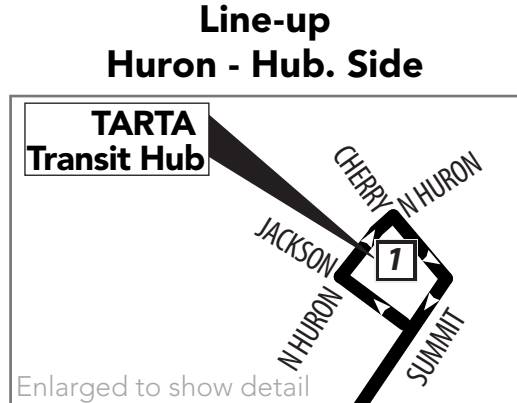

32

32 Holland via Broadway/South/Airport Hwy.

Additional bus stops are available between the timepoints.

100%

1 Route 32 & Timepoint

schematic map not to scale *Effective January 7, 2024*

Contact Us

Information Line/Hours

32

Bus Route Timetable and Map

32 Holland/Airport/South

Effective January 7, 2024
 A partir del 7 de enero de 2024

32 Monday-Friday

Inbound (to Downtown)

Holland Kroger	Spring Meadows Walmart	Home Depot	Airport/Byrne	South/Spencer	TARTA Transit Hub
6	5	4	3	2	1
4:58	5:04	5:10	5:20	5:30	5:45
5:58	6:04	6:10	6:20	6:30	6:45
6:58	7:04	7:10	7:20	7:30	7:45
7:58	8:04	8:10	8:20	8:30	8:45
8:58	9:04	9:10	9:20	9:30	9:45
9:58	10:04	10:10	10:20	10:30	10:45
10:58	11:04	11:10	11:20	11:30	11:45
11:58	12:04	12:10	12:20	12:30	12:45
12:58	1:04	1:10	1:20	1:30	1:45
1:58	2:04	2:10	2:20	2:30	2:45
2:58	3:04	3:10	3:20	3:30	3:45
3:58	4:04	4:10	4:20	4:30	4:45
4:58	5:04	5:10	5:20	5:30	5:45
5:58	6:04	6:10	6:20	6:30	6:45
6:58	7:04	7:10	7:20	7:30	7:45
7:58	8:04	8:10	8:20	8:30	8:45
8:58	9:04	9:10	9:20	9:30	9:45

32 Monday-Friday

Outbound from Downtown

TARTA Transit Hub	South/Spencer	Airport/Byrne	Home Depot	Spring Meadows Walmart	Holland Kroger
1	2	3	4	5	6
6:00	6:11	6:21	6:32	6:38	6:48
7:00	7:11	7:21	7:32	7:38	7:48
8:00	8:11	8:21	8:32	8:38	8:48
9:00	9:11	9:21	9:32	9:38	9:48
10:00	10:11	10:21	10:32	10:38	10:48
11:00	11:11	11:21	11:32	11:38	11:48
12:00	12:11	12:21	12:32	12:38	12:48
1:00	1:11	1:21	1:32	1:38	1:48
2:00	2:11	2:21	2:32	2:38	2:48
3:00	3:11	3:21	3:32	3:38	3:48
4:00	4:11	4:21	4:32	4:38	4:48
5:00	5:11	5:21	5:32	5:38	5:48
6:00	6:11	6:21	6:32	6:38	6:48
7:00	7:11	7:21	7:32	7:38	7:48
8:00	8:11	8:21	8:32	8:38	8:48
9:00	9:11	9:21	9:32	9:38	9:48
10:00	10:11	10:21	10:32	10:38	10:48

TARTA Flex

What is it?

TARTA Flex is an on-demand service designed to connect suburban and rural areas with TARTA's fixed-line service in Toledo. Customers can book a ride 30-to-60 minutes in advance, or schedule a trip the day before.