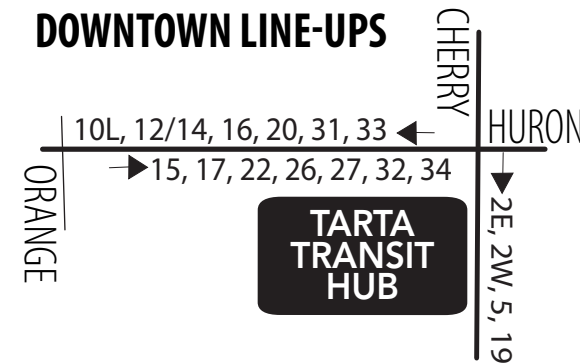

DOWNTOWN LINE-UPS

ToledoAreaRTA

Tarta_Toledo

Tarta_RTA

Holidays

Holidays include: New Year's Day, Memorial Day, Independence Day (July 4), Labor Day, Thanksgiving Day and Christmas Day.

This schedule is subject to change without notice. Traffic and weather conditions may delay buses. Get updates on service at tarta.com or 419-243-7433.