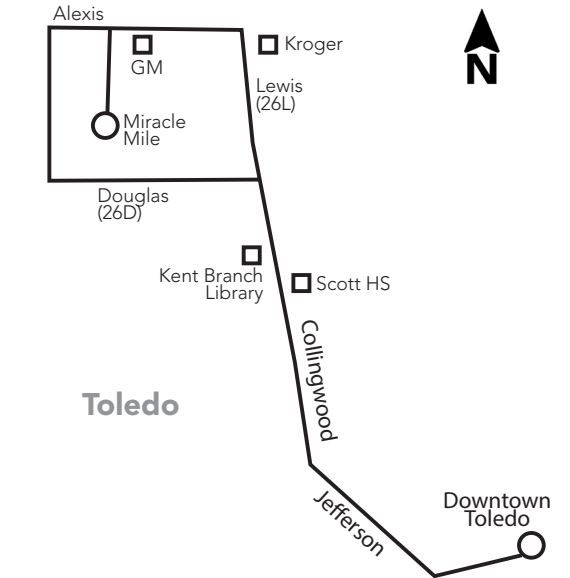

26 Miracle Mile via Douglas/Berdan 26D or Lewis/Alexis 26L

Contact Us

Information Line/Hours

419-243-RIDE (7433)
TTY Users: 7-1-1 or 1-800-750-0750
Monday – Friday: 8 a.m. – 5 p.m.
Weekends/Holidays: 8 a.m. – 5 p.m.

Bus Route Timetable and Map

26D Douglas/Alexis 26L Lewis/Alexis

Effective January 7, 2024
A partir del 7 de enero de 2024

Additional bus stops are available between the timepoints.

-  Route 26D & Timepoint
-  Route 26L & Timepoint
-  26D & 26L

26 Monday-Friday Outbound (from Downtown)

Route	TARTA Transit Hub	Collingwood at Central	Lewis/Laskey	Berdan/ Douglas	Brooke Park	Miracle Mile
	1	2	3	4	5	6
26L	6:00	6:12	6:20	—	—	6:32
26D	7:00	7:12	—	7:21	7:32	7:39
26L	8:00	8:12	8:20	—	—	8:32
26D	9:00	9:12	—	9:21	9:32	9:39
26L	10:00	10:12	10:20	—	—	10:32
26D	11:00	11:12	—	11:21	11:32	11:39
26L	12:00	12:12	12:20	—	—	12:32
26D	1:00	1:12	—	1:21	1:32	1:39
26L	2:00	2:12	2:20	—	—	2:32
26D	3:00	3:12	—	3:21	3:32	3:39
26L	4:00	4:12	4:20	—	—	4:32
26D	5:00	5:12	—	5:21	5:32	5:39
26L	6:00	6:12	6:20	—	—	6:32
26D	7:00	7:12	—	7:21	7:32	7:39
26L	8:00	8:12	8:20	—	—	8:32
26D	9:00	9:12	—	9:21	9:32	9:39
26L	10:00	10:12	10:20	—	—	10:32

26 Saturday/Sunday Outbound (from Downtown)

Days Running	Route	TARTA Transit Hub	Collingwood at Central	Lewis/Laskey	Berdan/ Douglas	Brooke Park	Miracle Mile
		1	2	3	4	5	6
Sat/Sun	26L	7:30	7:42	7:50	—	—	8:02
Sat/Sun	26D	9:00	9:12	—	9:21	9:32	9:39
Sat/Sun	26L	10:30	10:42	10:50	—	—	11:02
Sat/Sun	26D	12:00	12:12	—	12:21	12:32	12:39
Sat/Sun	26L	1:30	1:42	1:50	—	—	2:02
Sat/Sun	26D	3:00	3:12	—	3:21	3:32	3:39
Sat/Sun	26L	4:30	4:42	4:50	—	—	5:02
Sat/Sun	26D	6:00	6:12	—	6:21	6:32	6:39
Sat only	26L	7:30	7:42	7:50	—	—	8:02