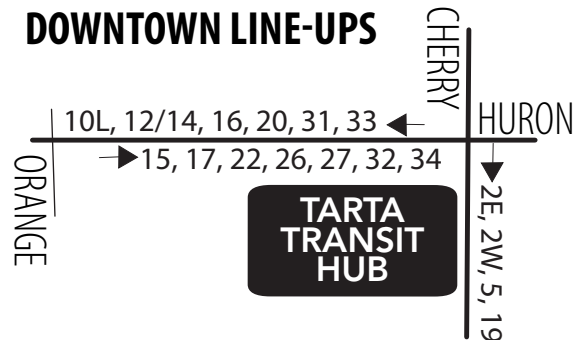

schematic map not to scale

Effective January 7, 2024

26 Monday-Friday Inbound (to Downtown)

Route	Miracle Mile	Brooke Park	Berdan/ Douglas	Lewis/Laskey	Central at Collingwood	Collingwood at Central	TARTA Transit Hub
	6	5	4	3	2	2	1
26D	5:03	5:11	5:23	—	5:33	—	5:45
26L	5:43	—	—	5:53	—	6:03	6:15
26D	6:33	6:41	6:53	—	7:03	—	7:15
26L	7:43	—	—	7:53	—	8:03	8:15
26D	8:33	8:41	8:53	—	9:03	—	9:15
26L	9:43	—	—	9:53	—	10:03	10:15
26D	10:33	10:41	10:53	—	11:03	—	11:15
26L	11:43	—	—	11:53	—	12:03	12:15
26D	12:33	12:41	12:53	—	1:03	—	1:15
26L	1:43	—	—	1:53	—	2:03	2:15
26D	2:33	2:41	2:53	—	3:03	—	3:15
26L	3:43	—	—	3:53	—	4:03	4:15
26D	4:33	4:41	4:53	—	5:03	—	5:15
26L	5:43	—	—	5:53	—	6:03	6:15
26D	6:33	6:41	6:53	—	7:03	—	7:15
26L	7:43	—	—	7:53	—	8:03	8:15
26D	8:33	8:41	8:53	—	9:03	—	9:15

26 Monday-Friday Outbound (from Downtown)

Route	TARTA Transit Hub	Collingwood at Central	Lewis/Laskey	Berdan/ Douglas	Brooke Park	Miracle Mile
	1	2	3	4	5	6
26L	6:00	6:12	6:20	—	—	6:32
26D	7:00	7:12	—	7:21	7:32	7:39
26L	8:00	8:12	8:20	—	—	8:32
26D	9:00	9:12	—	9:21	9:32	9:39
26L	10:00	10:12	10:20	—	—	10:32
26D	11:00	11:12	—	11:21	11:32	11:39
26L	12:00	12:12	12:20	—	—	12:32
26D	1:00	1:12	—	1:21	1:32	1:39
26L	2:00	2:12	2:20	—	—	2:32
26D	3:00	3:12	—	3:21	3:32	3:39
26L	4:00	4:12	4:20	—	—	4:32
26D	5:00	5:12	—	5:21	5:32	5:39
26L	6:00	6:12	6:20	—	—	6:32
26D	7:00	7:12	—	7:21	7:32	7:39
26L	8:00	8:12	8:20	—	—	8:32
26D	9:00	9:12	—	9:21	9:32	9:39
26L	10:00	10:12	10:20	—	—	10:32

26 Saturday/Sunday Outbound (from Downtown)

Days Running	Route	TARTA Transit Hub	Collingwood at Central	Lewis/Laskey	Berdan/ Douglas	Brooke Park	Miracle Mile
		1	2	3	4	5	6
Sat/Sun	26L	7:30	7:42	7:50	—	—	8:02
Sat/Sun	26D	9:00	9:12	—	9:21	9:32	9:39
Sat/Sun	26L	10:30	10:42	10:50	—	—	11:02
Sat/Sun	26D	12:00	12:12	—	12:21	12:32	12:39
Sat/Sun	26L	1:30	1:42	1:50	—	—	2:02
Sat/Sun	26D	3:00	3:12	—	3:21	3:32	3:39
Sat/Sun	26L	4:30	4:42	4:50	—	—	5:02
Sat/Sun	26D	6:00	6:12	—	6:21	6:32	6:39
Sat only	26L	7:30	7:42	7:50	—	—	8:02