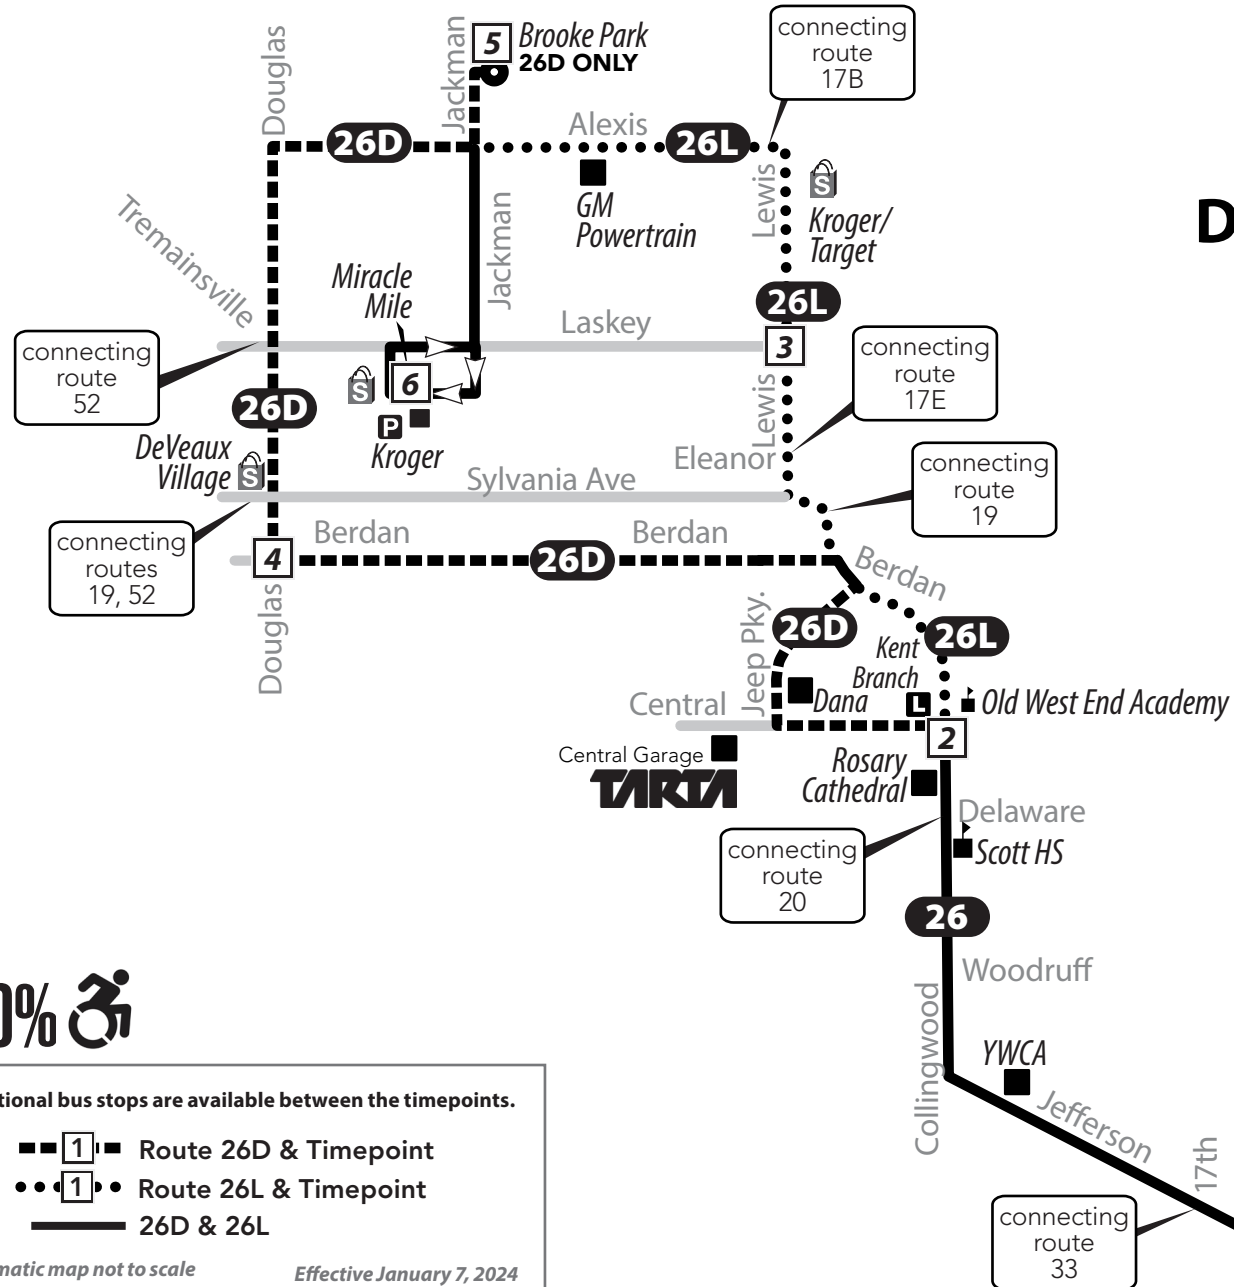

26 Miracle Mile via Douglas/Berdan 26D or Lewis/Alexis 26L

Contact Us

Information Line/Hours

419-243-RIDE (7433)
TTY Users: 7-1-1 or 1-800-750-0750
Monday – Friday: 8 a.m. – 5 p.m.
Weekends/Holidays: 8 a.m. – 5 p.m.

TARTA Flex Line/Hours

Reservations: 419-382-9901
Monday – Friday: 9 a.m. – 5 p.m.
Weekends/Holidays: 9 a.m. – 5 p.m.

TARPS Line/Hours

Reservations: 419-382-9901
Monday – Sunday: 9 a.m. – 5 p.m.
Holidays: 9 a.m. – 5 p.m.
Reservations may be made up to seven days in advance
Cancellation Line: 419-382-9915
(24 hours a day)

General Fare Information

Ages 19 and up — cash fare.....	$1.50
Youth Fare (ages 6-18) cash fare.....	75¢
Children 5 and under with adult (limit 2).....	FREE
TARTA Flex.....	$3.00
Senior Citizens/Medicare Card Holders*.....	75¢
Persons With Disabilities*.....	75¢
1-Day Pass.....	$3.00
7-Day Pass.....	$15.00
31-Day Pass.....	$45.00
Senior/Disabled/Veteran 7-Day Pass*.....	$7.50
Senior/Disabled/Veteran 31-Day Pass*.....	$22.50

*with TARTA Reduced Fare ID Card
Schedules are subject to change without notice.
All Scheduled Service is Open to the Public.
419-243-RIDE (419-243-7433) TARTA.com
TTY users call 711 or 1-800-750-0750