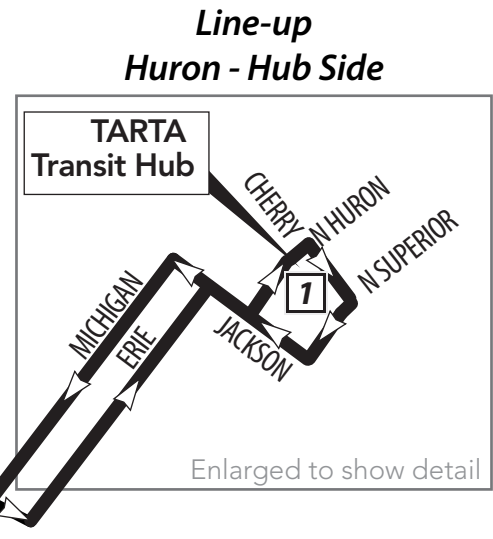

26 Miracle Mile via Douglas/Berdan 26D or Lewis/Alexis 26L

Contact Us

Information Line/Hours

419-243-RIDE (7433)
TTY Users: 7-1-1 or 1-800-750-0750
Monday – Friday: 8 a.m. – 5 p.m.
Weekends/Holidays: 8 a.m. – 5 p.m.

Bus Route Timetable and Map

26D Douglas/Alexis 26L Lewis/Alexis

Effective January 7, 2024
A partir del 7 de enero de 2024

Additional bus stops are available between the timepoints.

-  Route 26D & Timepoint
-  Route 26L & Timepoint
-  26D & 26L

26 Monday-Friday Outbound (from Downtown)

Route	TARTA Transit Hub	Collingwood at Central	Lewis/Laskey	Berdan/ Douglas	Brooke Park	Miracle Mile
	1	2	3	4	5	6
26L	6:00	6:12	6:20	—	—	6:32
26D	7:00	7:12	—	7:21	7:32	7:39
26L	8:00	8:12	8:20	—	—	8:32
26D	9:00	9:12	—	9:21	9:32	9:39
26L	10:00	10:12	10:20	—	—	10:32
26D	11:00	11:12	—	11:21	11:32	11:39
26L	12:00	12:12	12:20	—	—	12:32
26D	1:00	1:12	—	1:21	1:32	1:39
26L	2:00	2:12	2:20	—	—	2:32
26D	3:00	3:12	—	3:21	3:32	3:39
26L	4:00	4:12	4:20	—	—	4:32
26D	5:00	5:12	—	5:21	5:32	5:39
26L	6:00	6:12	6:20	—	—	6:32
26D	7:00	7:12	—	7:21	7:32	7:39
26L	8:00	8:12	8:20	—	—	8:32
26D	9:00	9:12	—	9:21	9:32	9:39
26L	10:00	10:12	10:20	—	—	10:32

26 Saturday/Sunday Outbound (from Downtown)

Days Running	Route	TARTA Transit Hub	Collingwood at Central	Lewis/Laskey	Berdan/ Douglas	Brooke Park	Miracle Mile
		1	2	3	4	5	6
Sat/Sun	26L	7:30	7:42	7:50	—	—	8:02
Sat/Sun	26D	9:00	9:12	—	9:21	9:32	9:39
Sat/Sun	26L	10:30	10:42	10:50	—	—	11:02
Sat/Sun	26D	12:00	12:12	—	12:21	12:32	12:39
Sat/Sun	26L	1:30	1:42	1:50	—	—	2:02
Sat/Sun	26D	3:00	3:12	—	3:21	3:32	3:39
Sat/Sun	26L	4:30	4:42	4:50	—	—	5:02
Sat/Sun	26D	6:00	6:12	—	6:21	6:32	6:39
Sat only	26L	7:30	7:42	7:50	—	—	8:02