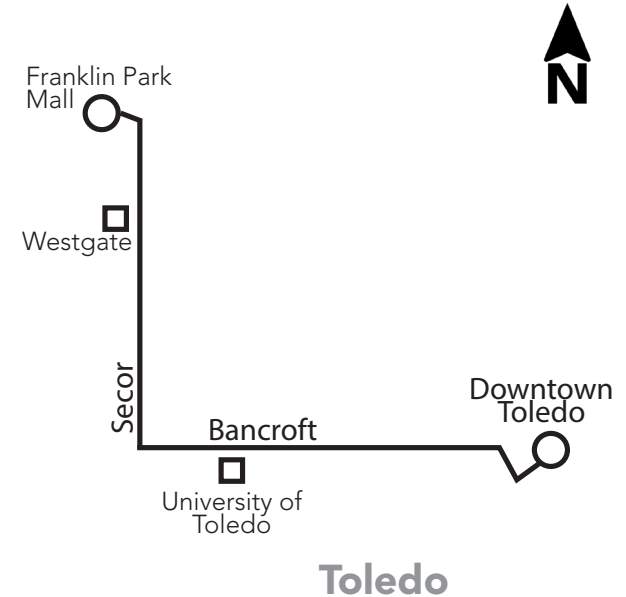

Toledo

Effective January 7, 2024
A partir del 7 de enero de 2024