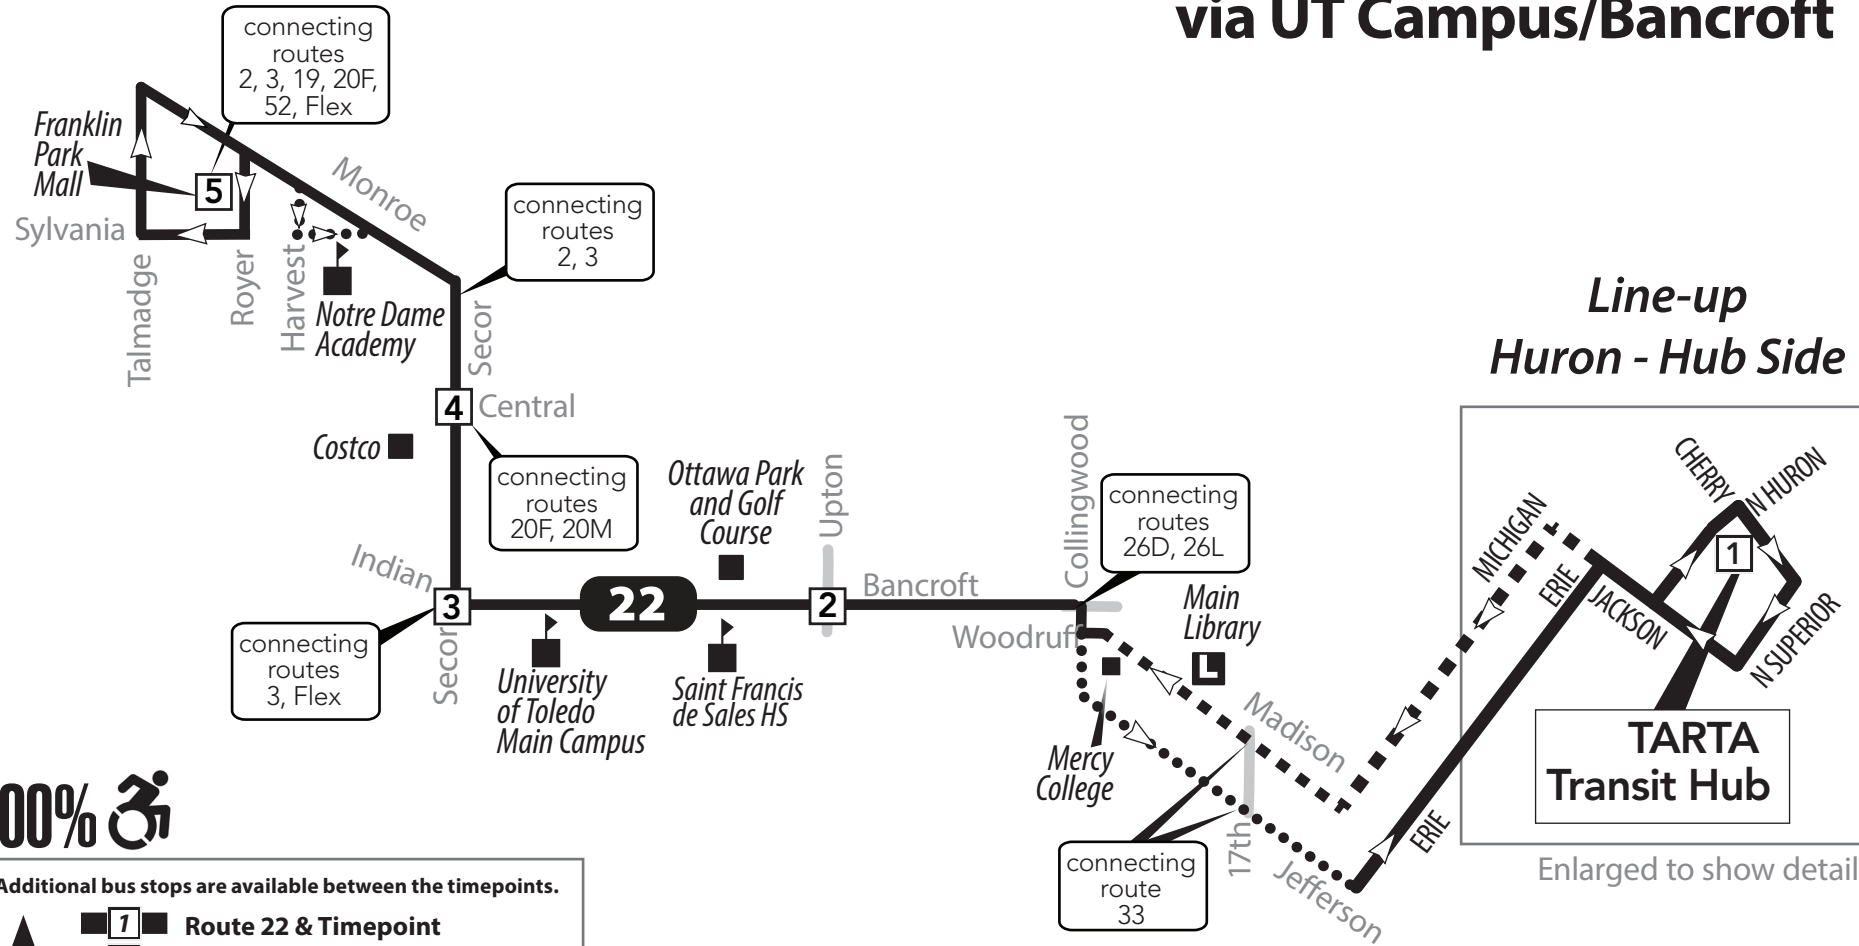

Bus 22 Franklin Park Mall via UT Campus/Bancroft

Additional bus stops are available between the timepoints.

- Route 22 & Timepoint**
- Route 22 Inbound only**
- Route 22 Outbound only**

schematic map not to scale Effective January 7, 2024

TARTA Flex is an on-demand service designed to connect suburban and rural areas with TARTA's fixed-line service in Toledo. Customers can book a ride 30-to-60 minutes in advance, or schedule a trip the day before.

No passenger stops are made in construction zones.

22 Saturday/Sunday

Inbound (to Downtown)

Days Running	Franklin Park Mall	Secor & Central	Secor & Bancroft	Bancroft & Upton	TARTA Transit Hub	TARTA Transit Hub	Bancroft & Upton	Secor & Bancroft	Secor & Central	Franklin Park Mall
	5	4	3	2	1	1	2	3	4	5
Sat/Sun	6:38	6:53	6:55	7:00	7:15	7:30	7:45	7:49	7:53	8:08
Sat/Sun	8:08	8:23	8:25	8:30	8:45	9:00	9:15	9:19	9:23	9:38
Sat/Sun	9:38	9:53	9:55	10:00	10:15	10:30	10:45	10:49	10:53	11:08
Sat/Sun	11:08	11:23	11:25	11:30	11:45	12:00	12:15	12:19	12:23	12:38
Sat/Sun	12:38	12:53	12:55	1:00	1:15	1:30	1:45	1:49	1:53	2:08
Sat/Sun	2:08	2:23	2:25	2:30	2:45	3:00	3:15	3:19	3:23	3:38
Sat/Sun	3:38	3:53	3:55	4:00	4:15	4:30	4:45	4:49	4:53	5:08
Sat/Sun	5:08	5:23	5:25	5:30	5:45	6:00	6:15	6:19	6:23	6:38
Sat/Sun	6:38	6:53	6:55	7:00	7:15	7:30	7:45	7:49	7:53	8:08
Sat only	8:08	8:23	8:25	8:30	8:45	9:00	9:15	9:19	9:23	9:38

22 Saturday/Sunday

Outbound (from Downtown)

DOWNTOWN LINE-UPS

ToledoAreaRTA

Tarta_Toledo

Tarta_RTAT