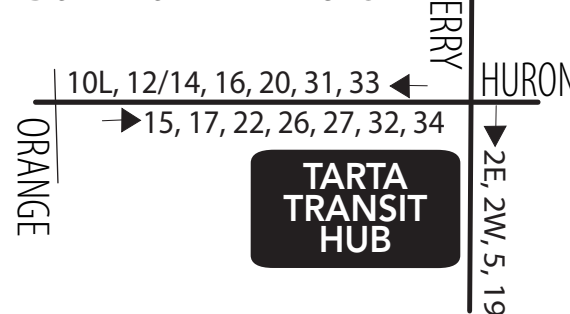

No passenger stops are made in construction zones.

22 Saturday/Sunday

Inbound (to Downtown)

Days Running	Franklin Park Mall	Secor & Central	Secor & Bancroft	Bancroft & Upton	TARTA Transit Hub	TARTA Transit Hub	Bancroft & Upton	Secor & Bancroft	Secor & Central	Franklin Park Mall
	5	4	3	2	1	1	2	3	4	5
Sat/Sun	6:38	6:53	6:55	7:00	7:15	7:30	7:45	7:49	7:53	8:08
Sat/Sun	8:08	8:23	8:25	8:30	8:45	9:00	9:15	9:19	9:23	9:38
Sat/Sun	9:38	9:53	9:55	10:00	10:15	10:30	10:45	10:49	10:53	11:08
Sat/Sun	11:08	11:23	11:25	11:30	11:45	12:00	12:15	12:19	12:23	12:38
Sat/Sun	12:38	12:53	12:55	1:00	1:15	1:30	1:45	1:49	1:53	2:08
Sat/Sun	2:08	2:23	2:25	2:30	2:45	3:00	3:15	3:19	3:23	3:38
Sat/Sun	3:38	3:53	3:55	4:00	4:15	4:30	4:45	4:49	4:53	5:08
Sat/Sun	5:08	5:23	5:25	5:30	5:45	6:00	6:15	6:19	6:23	6:38
Sat/Sun	6:38	6:53	6:55	7:00	7:15	7:30	7:45	7:49	7:53	8:08
Sat only	8:08	8:23	8:25	8:30	8:45	9:00	9:15	9:19	9:23	9:38

22 Saturday/Sunday

Outbound (from Downtown)

DOWNTOWN LINE-UPS

ToledoAreaRTA

Tarta_Toledo

Tarta_RTAT