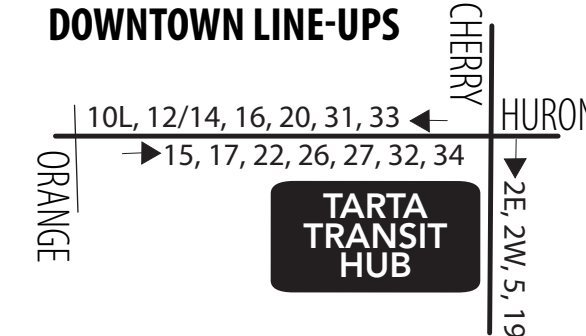

DOWNTOWN LINE-UPS

- ToledoAreaRTA
- Tarta_Toledo
- Tarta_RTA