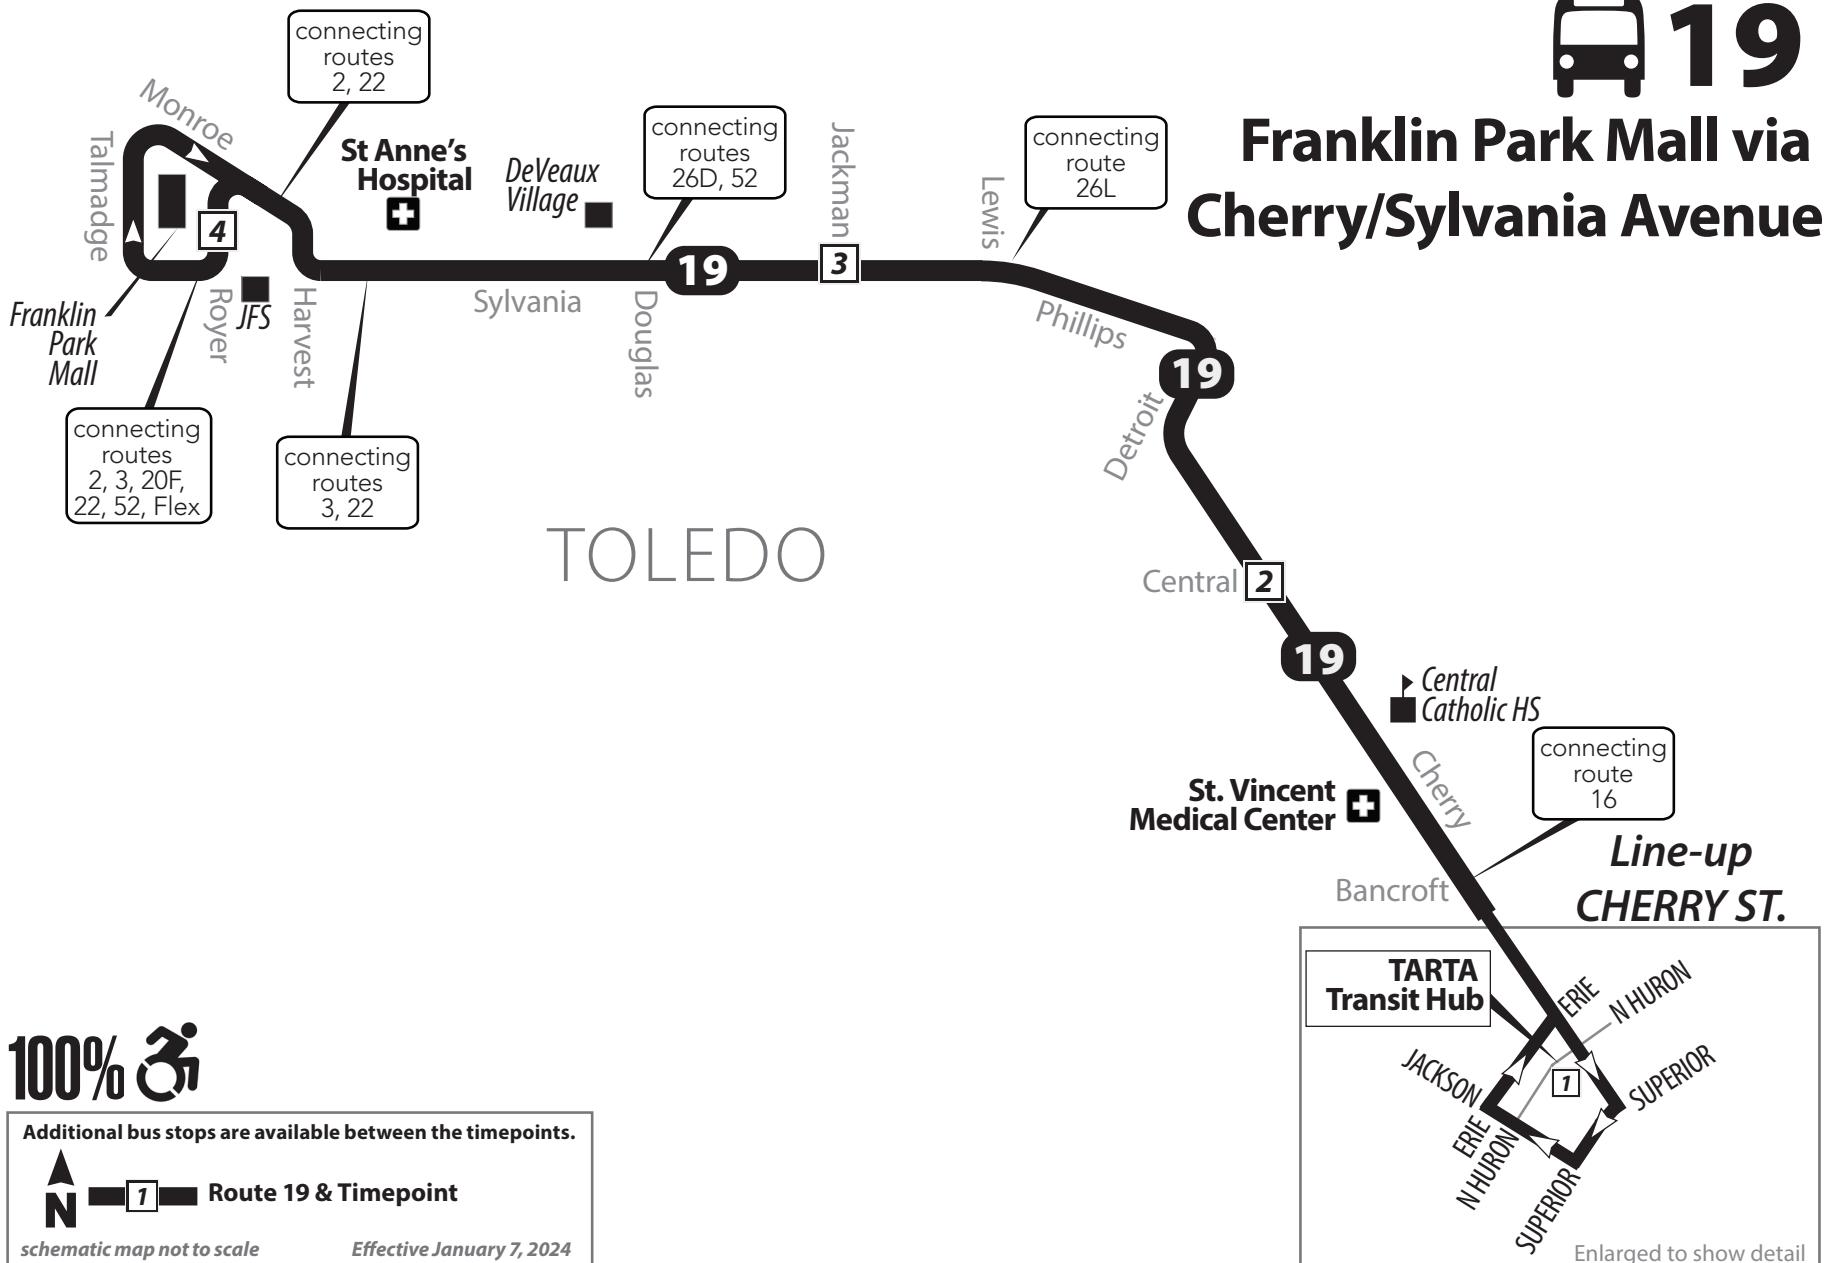

Franklin Park Mall via Cherry/Sylvania Avenue

100%

Additional bus stops are available between the timepoints.

Route 19 & Timepoint

schematic map not to scale *Effective January 7, 2024*

Contact Us

Information Line/Hours
 419-243-RIDE (7433)
 TTY Users: 7-1-1 or 1-800-750-0750
 Monday – Friday: 8 a.m. – 5 p.m.
 Weekends/Holidays: 8 a.m. – 5 p.m.

TARTA Flex

What is it?

TARTA Flex is an on-demand service designed to connect suburban and rural areas with TARTA's fixed-line service in Toledo. Customers can book a ride 30-to-60 minutes in advance, or schedule a trip the day before.

19 Saturday/Sunday
Outbound (from Downtown)

Days Running	TARTA Transit Hub	Cherry & Central	Sylvania & Jackman	Franklin Park Mall
	1	2	3	4
Sat/Sun	8:00	8:09	8:17	8:30
Sat/Sun	9:00	9:09	9:17	9:30
Sat/Sun	10:00	10:09	10:17	10:30
Sat/Sun	11:00	11:09	11:17	11:30
Sat/Sun	12:00	12:09	12:17	12:30
Sat/Sun	1:00	1:09	1:17	1:30
Sat/Sun	2:00	2:09	2:17	2:30
Sat/Sun	3:00	3:09	3:17	3:30
Sat/Sun	4:00	4:09	4:17	4:30
Sat/Sun	5:00	5:09	5:17	5:30
Sat/Sun	6:00	6:09	6:17	6:30
Sat/Sun	7:00	7:09	7:17	7:30
Sun only	7:30	7:39	7:47	8:00
Sat only	8:00	8:09	8:17	8:30
Sat only	9:00	9:09	9:17	9:30