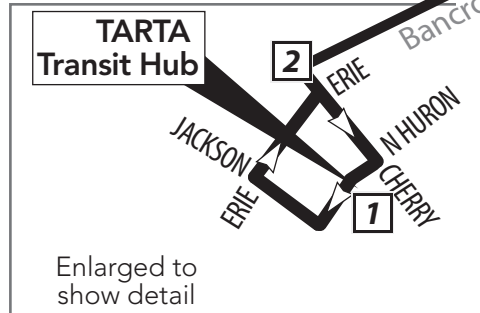

16

Meijer Alexis Rd. via Manhattan

100%

Additional bus stops are available between the timepoints.

Route 16 & Timenoint

100% **January 7, 2024**

schematic map not to scale

Contact Us

Information Line/Hours

419-243-RIDE (7433)
TTY Users: 7-1-1 or 1-800-750-0750
Monday – Friday: 8 a.m. – 5 p.m.
Weekends/Holidays: 8 a.m. – 5 p.m.

TARTA Flex Line/Hours

Reservations: 419-382-9901
Monday – Friday: 9 a.m. – 5 p.m.
Weekends/Holidays: 9 a.m. – 5 p.m.

TARPS Line/Hours

Reservations: 419-382-9901
Monday – Sunday: 9 a.m. – 5 p.m.
Holidays: 9 a.m. – 5 p.m.
Reservations may be made up to seven days in advance
Cancellation Line: 419-382-9915
(24 hours a day)

General Fare Information

Ages 19 and up — cash fare.....	$1.50
Youth Fare (ages 6-18) cash fare.....	75¢
Children 5 and under with adult (limit 2).....	FREE
TARTA Flex.....	$3.00
Senior Citizens/Medicare Card Holders*.....	75¢
Persons With Disabilities*.....	75¢
1-Day Pass.....	$3.00
7-Day Pass.....	$15.00
31-Day Pass.....	$45.00
Senior/Disabled/Veteran 7-Day Pass*.....	$7.50
Senior/Disabled/Veteran 31-Day Pass*.....	$22.50

*with TARTA Reduced Fare ID Card
Schedules are subject to change without notice.
All Scheduled Service is Open to the Public.
419-243-RIDE (419-243-7433) TARTA.com
TTY users call 711 or 1-800-750-0750