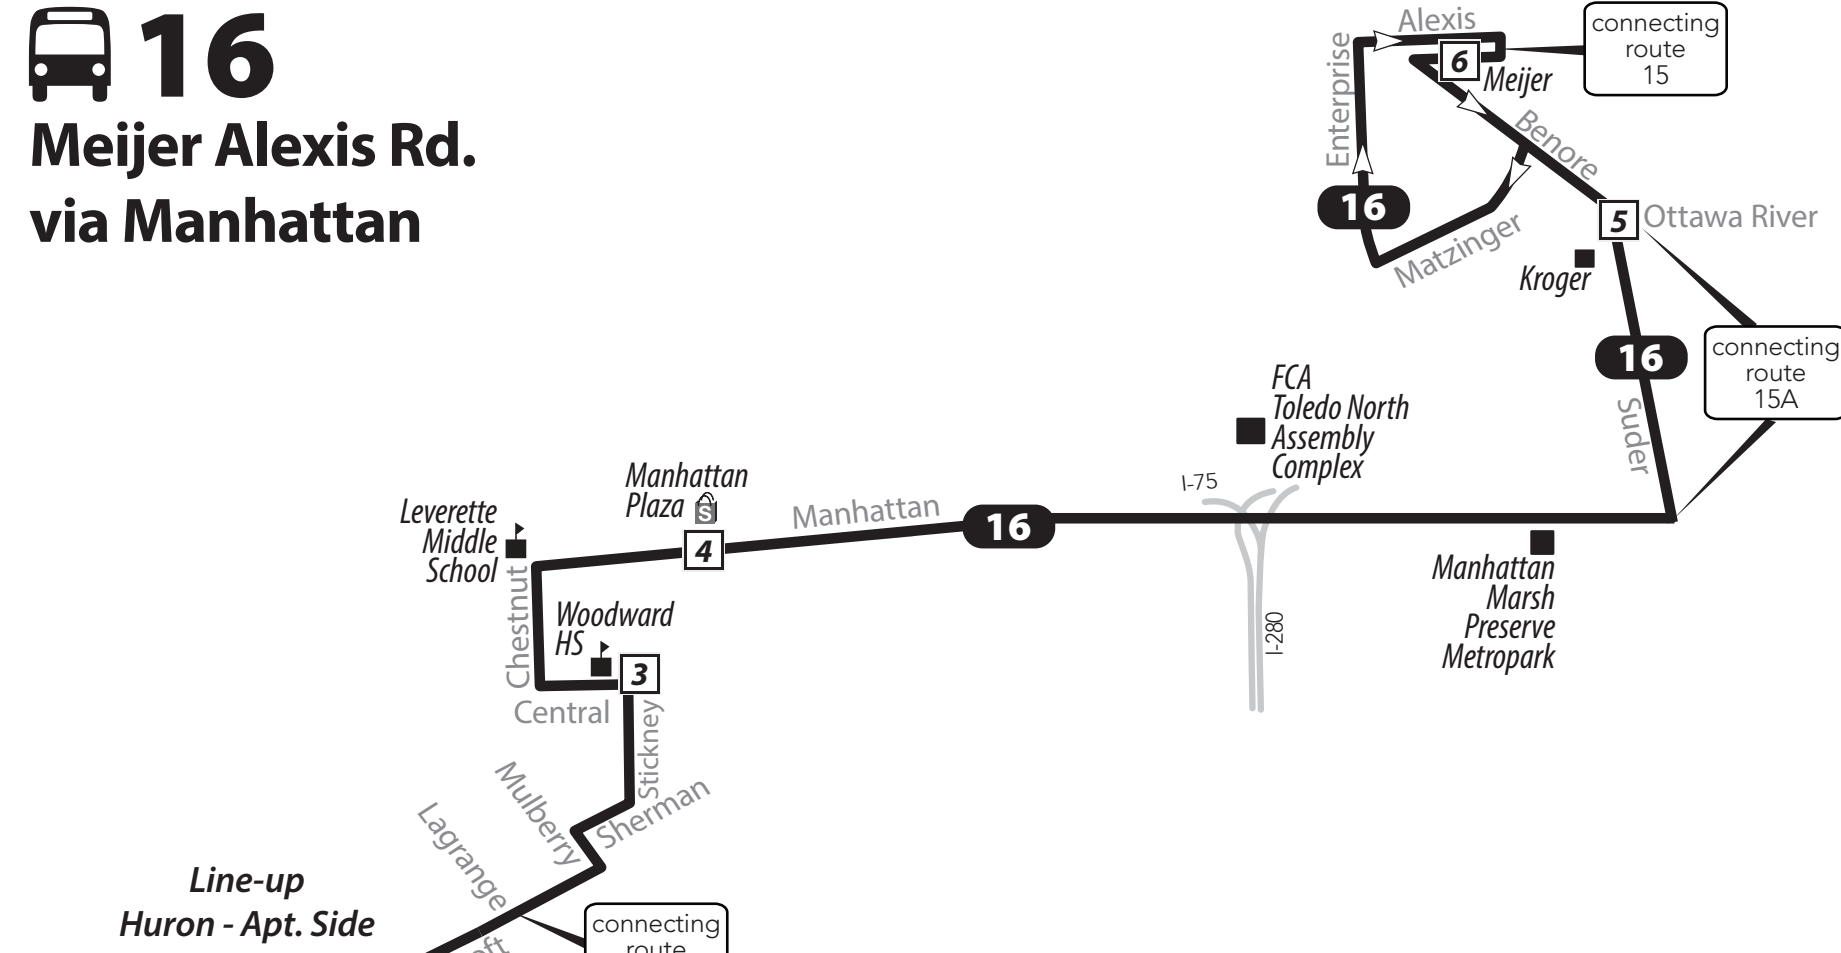

16

Meijer Alexis Rd. via Manhattan

100%

Additional bus stops are available between the timepoints.

Route 16 & Timenoint

100% **January 7, 2024**

schematic map not to scale

Contact Us

Information Line/Hours

419-243-RIDE (7433)
TTY Users: 7-1-1 or 1-800-750-0750
Monday – Friday: 8 a.m. – 5 p.m.
Weekends/Holidays: 8 a.m. – 5 p.m.

TARTA Flex Line/Hours

Reservations: 419-382-9901
Monday – Friday: 9 a.m. – 5 p.m.
Weekends/Holidays: 9 a.m. – 5 p.m.

TARPS Line/Hours

Reservations: 419-382-9901
Monday – Sunday: 9 a.m. – 5 p.m.
Holidays: 9 a.m. – 5 p.m.
Reservations may be made up to seven days in advance
Cancellation Line: 419-382-9915
(24 hours a day)

General Fare Information

Ages 19 and up — cash fare.....	$1.50
Youth Fare (ages 6-18) cash fare.....	75¢
Children 5 and under with adult (limit 2).....	FREE
TARTA Flex.....	$3.00
Senior Citizens/Medicare Card Holders*.....	75¢
Persons With Disabilities*.....	75¢
1-Day Pass.....	$3.00
7-Day Pass.....	$15.00
31-Day Pass.....	$45.00
Senior/Disabled/Veteran 7-Day Pass*.....	$7.50
Senior/Disabled/Veteran 31-Day Pass*.....	$22.50

*with TARTA Reduced Fare ID Card
Schedules are subject to change without notice.
All Scheduled Service is Open to the Public.
419-243-RIDE (419-243-7433) TARTA.com
TTY users call 711 or 1-800-750-0750