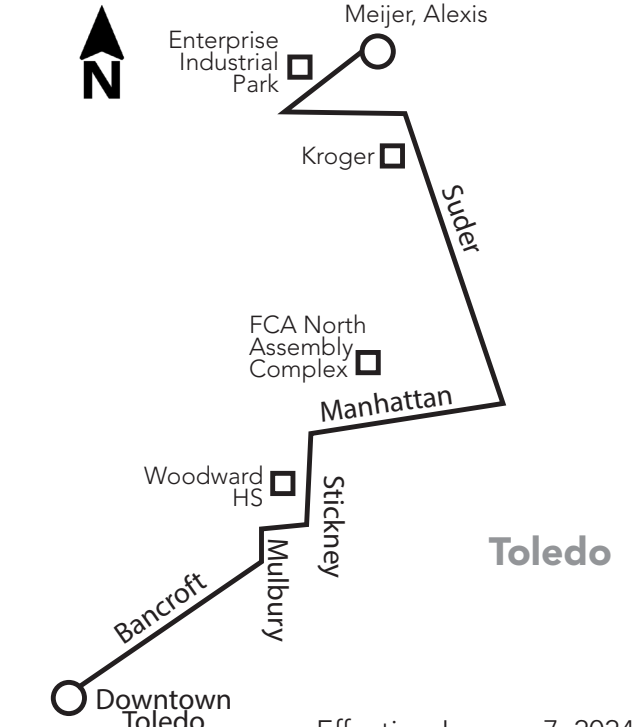

16

Bus Route Timetable and Map

16 Manhattan/Suder

Effective January 7, 2024
A partir del 7 de enero de 2024