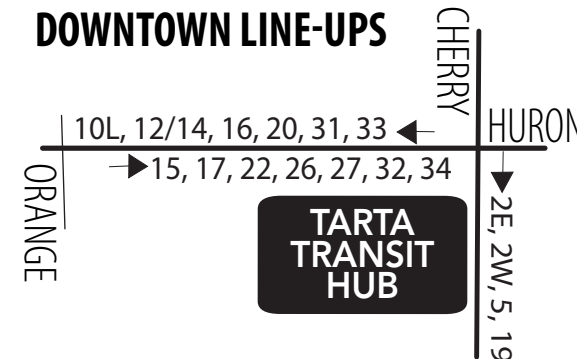

No passenger stops are made in construction zones.

16 Saturday/Sunday
Inbound (to Downtown)

Days Running	Meijer, Alexis Rd.	Suder/Ottawa River	Manhattan Plaza	Stickney/Central	Bancroft/Cherry	TARTA Transit Hub
	6	5	4	3	2	1
Sat/Sun	6:39	6:44	6:55	7:01	7:07	7:15
Sat/Sun	8:09	8:14	8:25	8:31	8:37	8:45
Sat/Sun	9:39	9:44	9:55	10:01	10:07	10:15
Sat/Sun	11:09	11:14	11:25	11:31	11:37	11:45
Sat/Sun	12:39	12:44	12:55	1:01	1:07	1:15
Sat/Sun	2:09	2:14	2:25	2:31	2:37	2:45
Sat/Sun	3:39	3:44	3:55	4:01	4:07	4:15
Sat/Sun	5:09	5:14	5:25	5:31	5:37	5:45
Sat/Sun	6:39	6:44	6:55	7:01	7:07	7:15
Sat only	8:09	8:14	8:25	8:31	8:37	8:45

16 Saturday/Sunday
Outbound (from Downtown)

Days Running	TARTA Transit Hub	Bancroft/Cherry	Stickney/Central	Manhattan Plaza	Suder/Ottawa River	Meijer, Alexis Rd.
	1	2	3	4	5	6
Sat/Sun	7:30	7:35	7:42	7:47	7:58	8:09
Sat/Sun	9:00	9:05	9:12	9:17	9:28	9:39
Sat/Sun	10:30	10:35	10:42	10:47	10:58	11:09
Sat/Sun	12:00	12:05	12:12	12:17	12:28	12:39
Sat/Sun	1:30	1:35	1:42	1:47	1:58	2:09
Sat/Sun	3:00	3:05	3:12	3:17	3:28	3:39
Sat/Sun	4:30	4:35	4:42	4:47	4:58	5:09
Sat/Sun	6:00	6:05	6:12	6:17	6:28	6:39
Sat/Sun	7:30	7:35	7:42	7:47	7:58	8:09
Sat only	9:00	9:05	9:12	9:17	9:28	9:39

DOWNTOWN LINE-UPS

ToledoAreaRTA

Tarta_Toledo

Tarta_RTAT