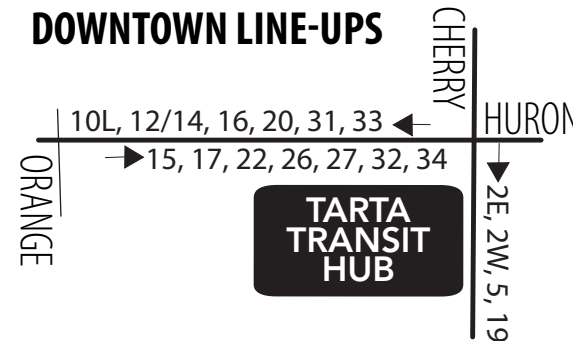

15 Saturday/Sunday Outbound (from Downtown)

DOWNTOWN LINE-UPS

- ToledoAreaRTA
- Tarta_Toledo
- Tarta_RTAs

Holidays

Holidays include: New Year's Day, Memorial Day, Independence Day (July 4), Labor Day, Thanksgiving Day and Christmas Day.

This schedule is subject to change without notice. Traffic and weather conditions may delay buses. Get updates on service at tarta.com or 419-243-7433.