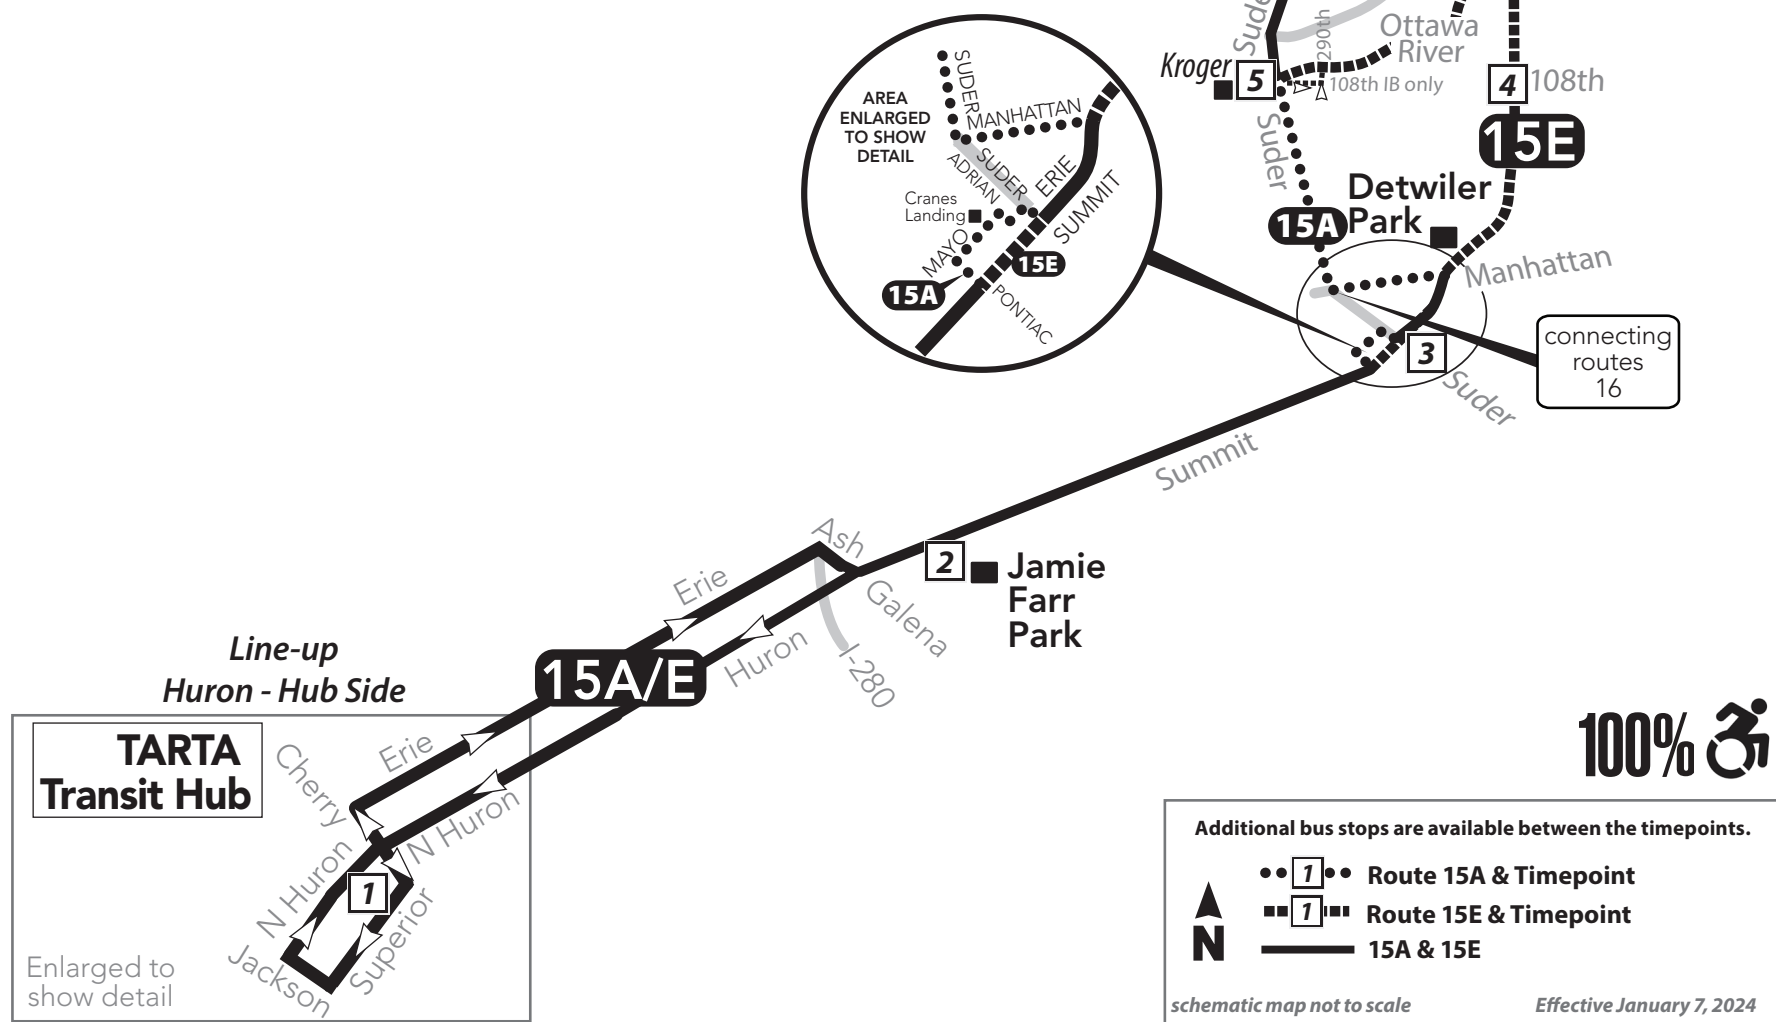

## Meijer Alexis Rd. via Suder 15A or Summit 15E

**Additional bus stops are available between the timepoints.**

- Route 15A & Timepoint
- Route 15E & Timepoint
- 15A & 15E

schematic map not to scale Effective January 7, 2024

**15 Monday-Friday Outbound** (to Downtown)

**TARTA Flex**

**What is it?**

TARTA Flex is an on-demand service designed to connect suburban and rural areas with TARTA's fixed-line service in Toledo. Customers can book a ride 30-to-60 minutes in advance, or schedule a trip the day before.

**15 Saturday/Sunday Outbound** (from Downtown)

**DOWNTOWN LINE-UPS**

- ToledoAreaRTA
- Tarta\_Toledo
- Tarta\_RTAs

**Holidays**

Holidays include: New Year's Day, Memorial Day, Independence Day (July 4), Labor Day, Thanksgiving Day and Christmas Day.