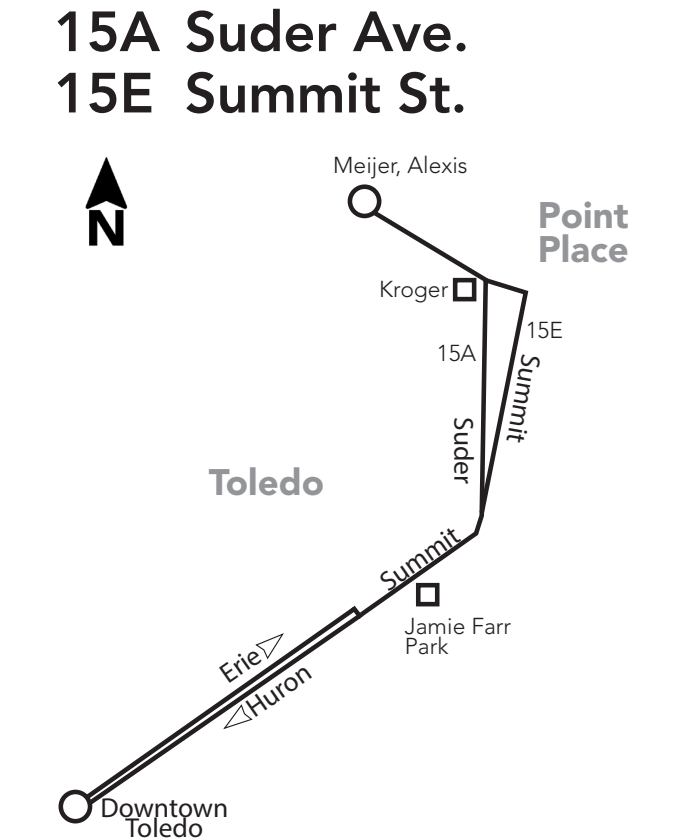

Bus 15

Bus Route Timetable and Map

Effective January 7, 2024
A partir del 7 de enero de 2024