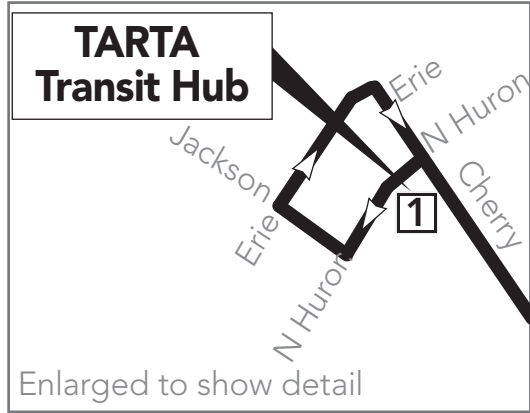

# Line-up Huron-Apt. Side

# Hollywood Casino Via East Broadway

TOLEDO

OREGON

**14 Saturday/Sunday**  
**Inbound** (to Downtown)

Days Running	Hollywood Casino	Oak & Fassett	Main & Starr	TARTA Transit Hub
	4	5	6	1
Sat/Sun	7:27	7:39	7:44	7:50
Sat/Sun	8:27	8:39	8:44	8:50
Sat/Sun	9:27	9:39	9:44	9:50
Sat/Sun	10:27	10:39	10:44	10:50
Sat/Sun	11:27	11:39	11:44	11:50
Sat/Sun	12:27	12:39	12:44	12:50
Sat/Sun	1:27	1:39	1:44	1:50
Sat/Sun	2:27	2:39	2:44	2:50
Sat/Sun	3:27	3:39	3:44	3:50
Sat/Sun	4:27	4:39	4:44	4:50
Sat/Sun	5:27	5:39	5:44	5:50
Sat/Sun	6:27	6:39	6:44	6:50
Sat only	7:27	7:39	7:44	7:50
Sat only	8:27	8:39	8:44	8:50

**DOWNTOWN LINE-UPS**

**Holidays**

Holidays include: New Year's Day, Memorial Day, Independence Day (July 4), Labor Day, Thanksgiving Day and Christmas Day.