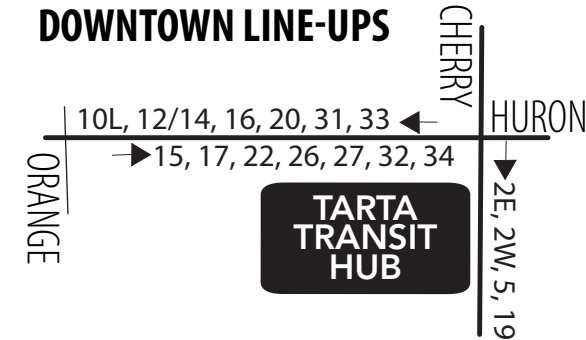

DOWNTOWN LINE-UPS

Holidays

Holidays include: New Year's Day, Memorial Day, Independence Day (July 4), Labor Day, Thanksgiving Day and Christmas Day.