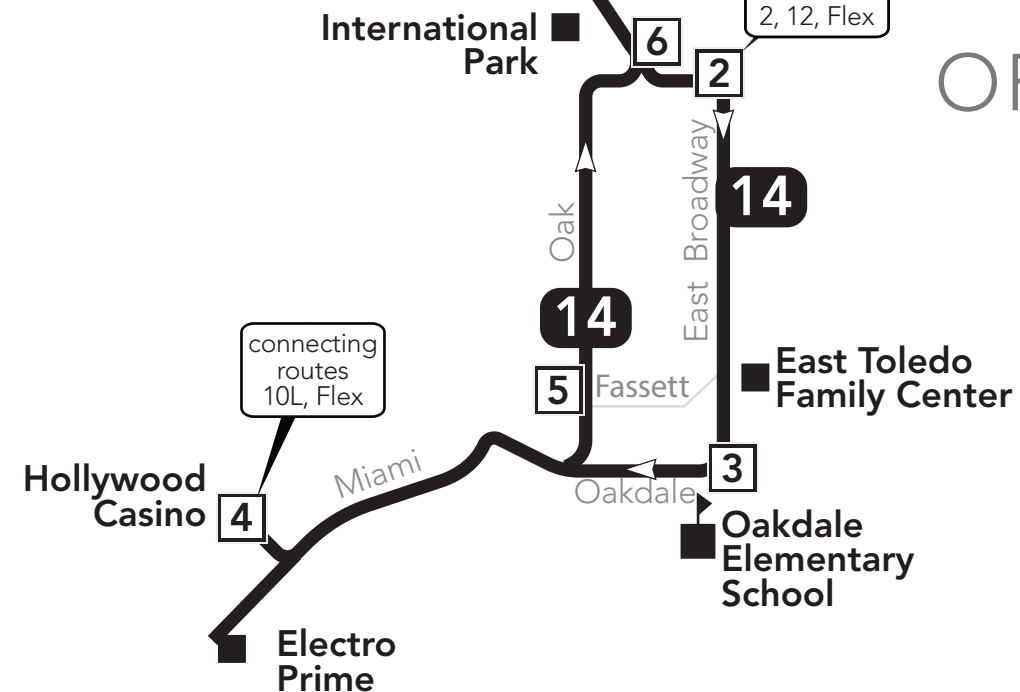

# Hollywood Casino Via East Broadway

TOLEDO

OREGON

**14 Saturday/Sunday**  
**Inbound** (to Downtown)

Days Running	Hollywood Casino	Oak & Fassett	Main & Starr	TARTA Transit Hub
	4	5	6	1
Sat/Sun	7:27	7:39	7:44	7:50
Sat/Sun	8:27	8:39	8:44	8:50
Sat/Sun	9:27	9:39	9:44	9:50
Sat/Sun	10:27	10:39	10:44	10:50
Sat/Sun	11:27	11:39	11:44	11:50
Sat/Sun	12:27	12:39	12:44	12:50
Sat/Sun	1:27	1:39	1:44	1:50
Sat/Sun	2:27	2:39	2:44	2:50
Sat/Sun	3:27	3:39	3:44	3:50
Sat/Sun	4:27	4:39	4:44	4:50
Sat/Sun	5:27	5:39	5:44	5:50
Sat/Sun	6:27	6:39	6:44	6:50
Sat only	7:27	7:39	7:44	7:50
Sat only	8:27	8:39	8:44	8:50

**14 Saturday/Sunday**  
**Outbound** (from Downtown)

TARTA Transit Hub	Starr & E. Broadway	E. Broadway & Oakdale	Hollywood Casino
1	2	3	4
8:00	8:08	8:14	8:22
9:00	9:08	9:14	9:22
10:00	10:08	10:14	10:22
11:00	11:08	11:14	11:22
12:00	12:08	12:14	12:22
1:00	1:08	1:14	1:22
2:00	2:08	2:14	2:22
3:00	3:08	3:14	3:22
4:00	4:08	4:14	4:22
5:00	5:08	5:14	5:22
6:00	6:08	6:14	6:22
7:00	7:08	7:14	7:22
8:00	8:08	8:14	8:22
9:00	9:08	9:14	9:22

**DOWNTOWN LINE-UPS**

**Holidays**

Holidays include: New Year's Day, Memorial Day, Independence Day (July 4), Labor Day, Thanksgiving Day and Christmas Day.