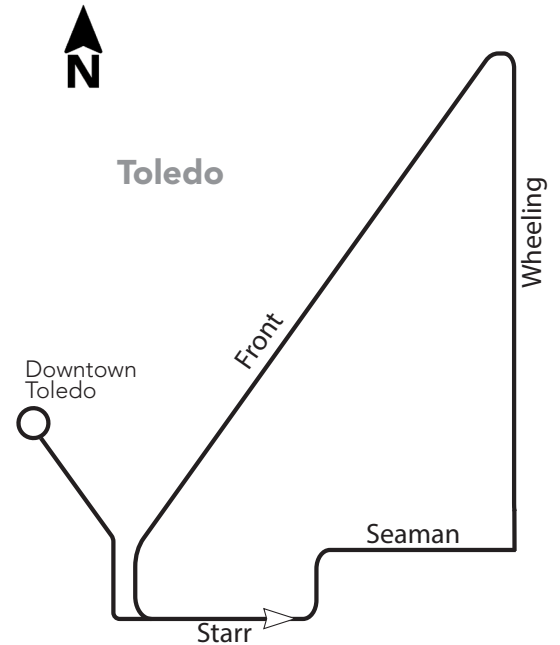

Birmingham via Starr/Wheeling/Front

Contact Us

Information Line/Hours
419-243-RIDE (7433)
TTY Users: 7-1-1 or 1-800-750-0750
Monday – Friday: 8 a.m. – 5 p.m.
Weekends/Holidays: 8 a.m. – 5 p.m.

TARTA Flex Line/Hours
Reservations: 419-382-9901
Monday – Friday: 9 a.m. – 5 p.m.
Weekends/Holidays: 9 a.m. – 5 p.m.

TARPS Line/Hours
Reservations: 419-382-9901
Monday – Sunday: 9 a.m. – 5 p.m.
Holidays: 9 a.m. – 5 p.m.
Reservations may be made up to seven days in advance
Cancellation Line: 419-382-9915
(24 hours a day)

General Fare Information
Ages 19 and up — cash fare.....$1.50
Youth Fare (ages 6-18) cash fare..... 75¢
Children 5 and under with adult (limit 2).....FREE
TARTA Flex.....$3.00
Senior Citizens/Medicare Card Holders*.....75¢
Persons With Disabilities*.....75¢
1-Day Pass.....$3.00
7-Day Pass.....$15.00
31-Day Pass.....$45.00
Senior/Disabled/Veteran 7-Day Pass*.....$7.50
Senior/Disabled/Veteran 31-Day Pass*.....$22.50
*with TARTA Reduced Fare ID Card
Schedules are subject to change without notice.
All Scheduled Service is Open to the Public.
419-243-RIDE (419-243-7433) TARTA.com
TTY users call 711 or 1-800-750-0750

Bus Route Timetable and Map

12 Starr/Wheeling/ Front

Effective January 7, 2024
A partir del 7 de enero de 2024