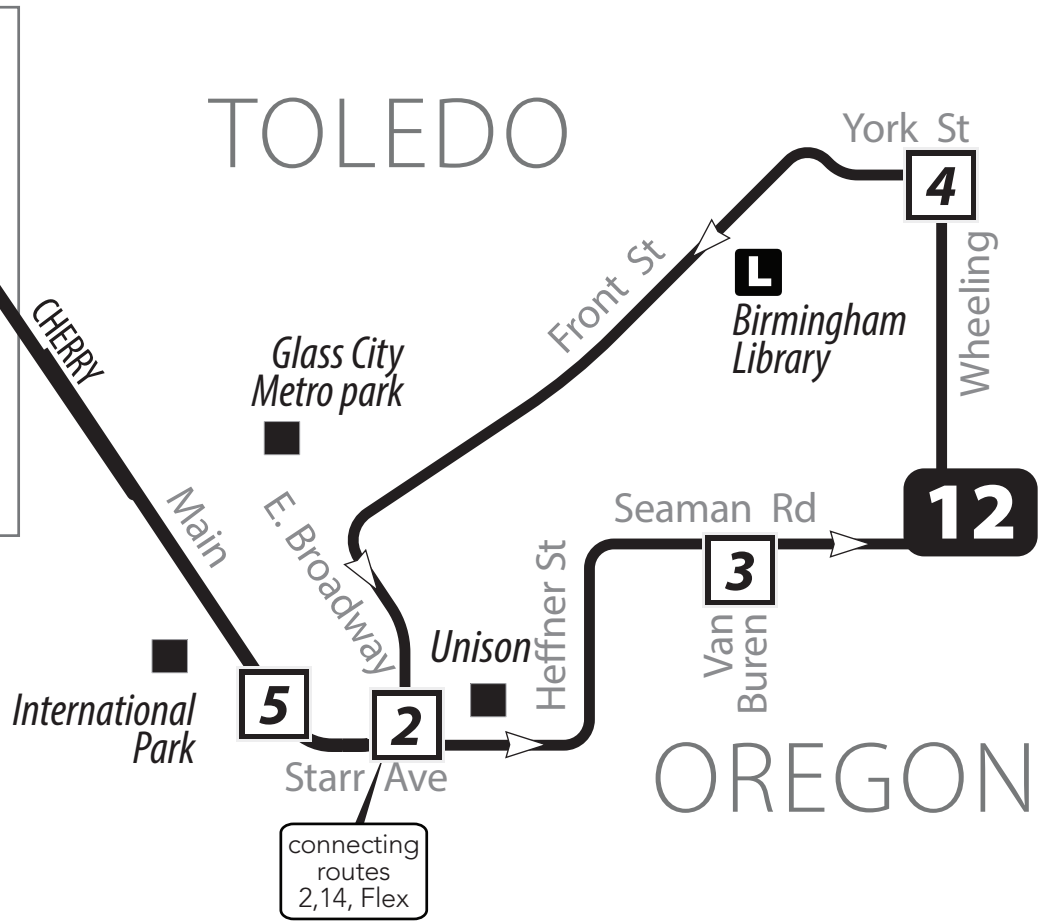

Bus Route Timetable and Map

12 Starr/Wheeling/ Front

Effective January 7, 2024
A partir del 7 de enero de 2024

Line-up Huron-Apt. Side

Additional bus stops are available between the timepoints.
N schematic map not to scale Effective January 7, 2024

12 Monday-Friday
Inbound (to Downtown)

Seaman & Van Buren	Wheeling & York	Main & Starr	TARTA Transit Hub
3	4	5	1
5:53	5:59	6:07	6:15
6:53	6:59	7:07	7:15
7:53	7:59	8:07	8:15
8:53	8:59	9:07	9:15
9:53	9:59	10:07	10:15
10:53	10:59	11:07	11:15
11:53	11:59	12:07	12:15
12:53	12:59	1:07	1:15
1:53	1:59	2:07	2:15
2:53	2:59	3:07	3:15
3:53	3:59	4:07	4:15
4:53	4:59	5:07	5:15
5:53	5:59	6:07	6:15
6:53	6:59	7:07	7:15
7:53	7:59	8:07	8:15
8:53	8:59	9:07	9:15

No passenger stops are made in construction zones.

12 Saturday/Sunday
Inbound (to Downtown)

Days Running	Seaman & Van Buren	Wheeling & York	Main & Starr	TARTA Transit Hub
	3	4	5	1
Sat/Sun	6:53	6:59	7:07	7:15
Sat/Sun	7:53	7:59	8:07	8:15
Sat/Sun	8:53	8:59	9:07	9:15
Sat/Sun	9:53	9:59	10:07	10:15
Sat/Sun	10:53	10:59	11:07	11:15
Sat/Sun	11:53	11:59	12:07	12:15
Sat/Sun	12:53	12:59	1:07	1:15
Sat/Sun	1:53	1:59	2:07	2:15
Sat/Sun	2:53	2:59	3:07	3:15
Sat/Sun	3:53	3:59	4:07	4:15
Sat/Sun	4:53	4:59	5:07	5:15
Sat/Sun	5:53	5:59	6:07	6:15
Sat/Sun	6:53	6:59	7:07	7:15
Sat only	7:53	7:59	8:07	8:15

12 Saturday/Sunday
Outbound (from Downtown)

TARTA Transit Hub	Starr & E. Broadway	Seaman & Van Buren
1	2	3
7:30	7:38	7:46
8:30	8:38	8:46
9:30	9:38	9:46
10:30	10:38	10:46
11:30	11:38	11:46
12:30	12:38	12:46
1:30	1:38	1:46
2:30	2:38	2:46
3:30	3:38	3:46
4:30	4:38	4:46
5:30	5:38	5:46
6:30	6:38	6:46
7:30	7:38	7:46
8:30	8:38	8:46