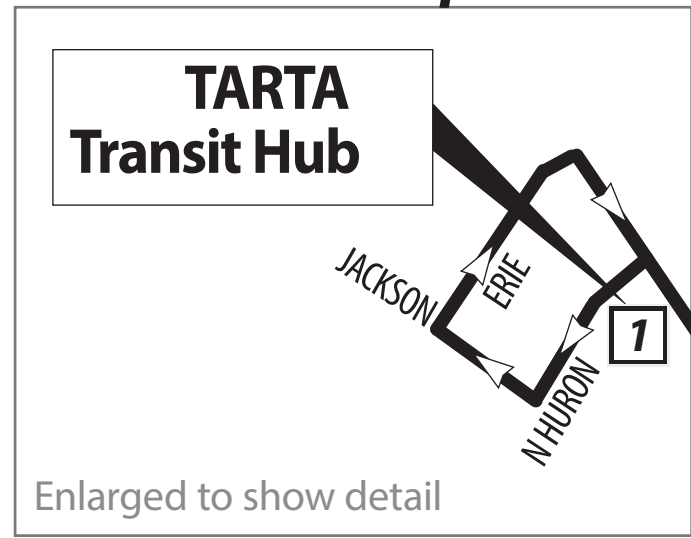

Bus Route Timetable and Map

12 Starr/Wheeling/ Front

Effective January 7, 2024
A partir del 7 de enero de 2024

Line-up Huron-Apt. Side

Additional bus stops are available between the timepoints.
N schematic map not to scale Effective January 7, 2024

12 Monday-Friday
Inbound (to Downtown)

Seaman & Van Buren	Wheeling & York	Main & Starr	TARTA Transit Hub
3	4	5	1
5:53	5:59	6:07	6:15
6:53	6:59	7:07	7:15
7:53	7:59	8:07	8:15
8:53	8:59	9:07	9:15
9:53	9:59	10:07	10:15
10:53	10:59	11:07	11:15
11:53	11:59	12:07	12:15
12:53	12:59	1:07	1:15
1:53	1:59	2:07	2:15
2:53	2:59	3:07	3:15
3:53	3:59	4:07	4:15
4:53	4:59	5:07	5:15
5:53	5:59	6:07	6:15
6:53	6:59	7:07	7:15
7:53	7:59	8:07	8:15
8:53	8:59	9:07	9:15

TARTA Transit Hub	Starr & E. Broadway	Seaman & Van Buren
1	2	3
6:30	6:38	6:46
7:30	7:38	7:46
8:30	8:38	8:46
9:30	9:38	9:46
10:30	10:38	10:46
11:30	11:38	11:46
12:30	12:38	12:46
1:30	1:38	1:46
2:30	2:38	2:46
3:30	3:38	3:46
4:30	4:38	4:46
5:30	5:38	5:46
6:30	6:38	6:46
7:30	7:38	7:46
8:30	8:38	8:46
9:30	9:38	9:46

12 Saturday/Sunday
Outbound (from Downtown)

TARTA Transit Hub	Starr & E. Broadway	Seaman & Van Buren
1	2	3
7:30	7:38	7:46
8:30	8:38	8:46
9:30	9:38	9:46
10:30	10:38	10:46
11:30	11:38	11:46
12:30	12:38	12:46
1:30	1:38	1:46
2:30	2:38	2:46
3:30	3:38	3:46
4:30	4:38	4:46
5:30	5:38	5:46
6:30	6:38	6:46
7:30	7:38	7:46
8:30	8:38	8:46